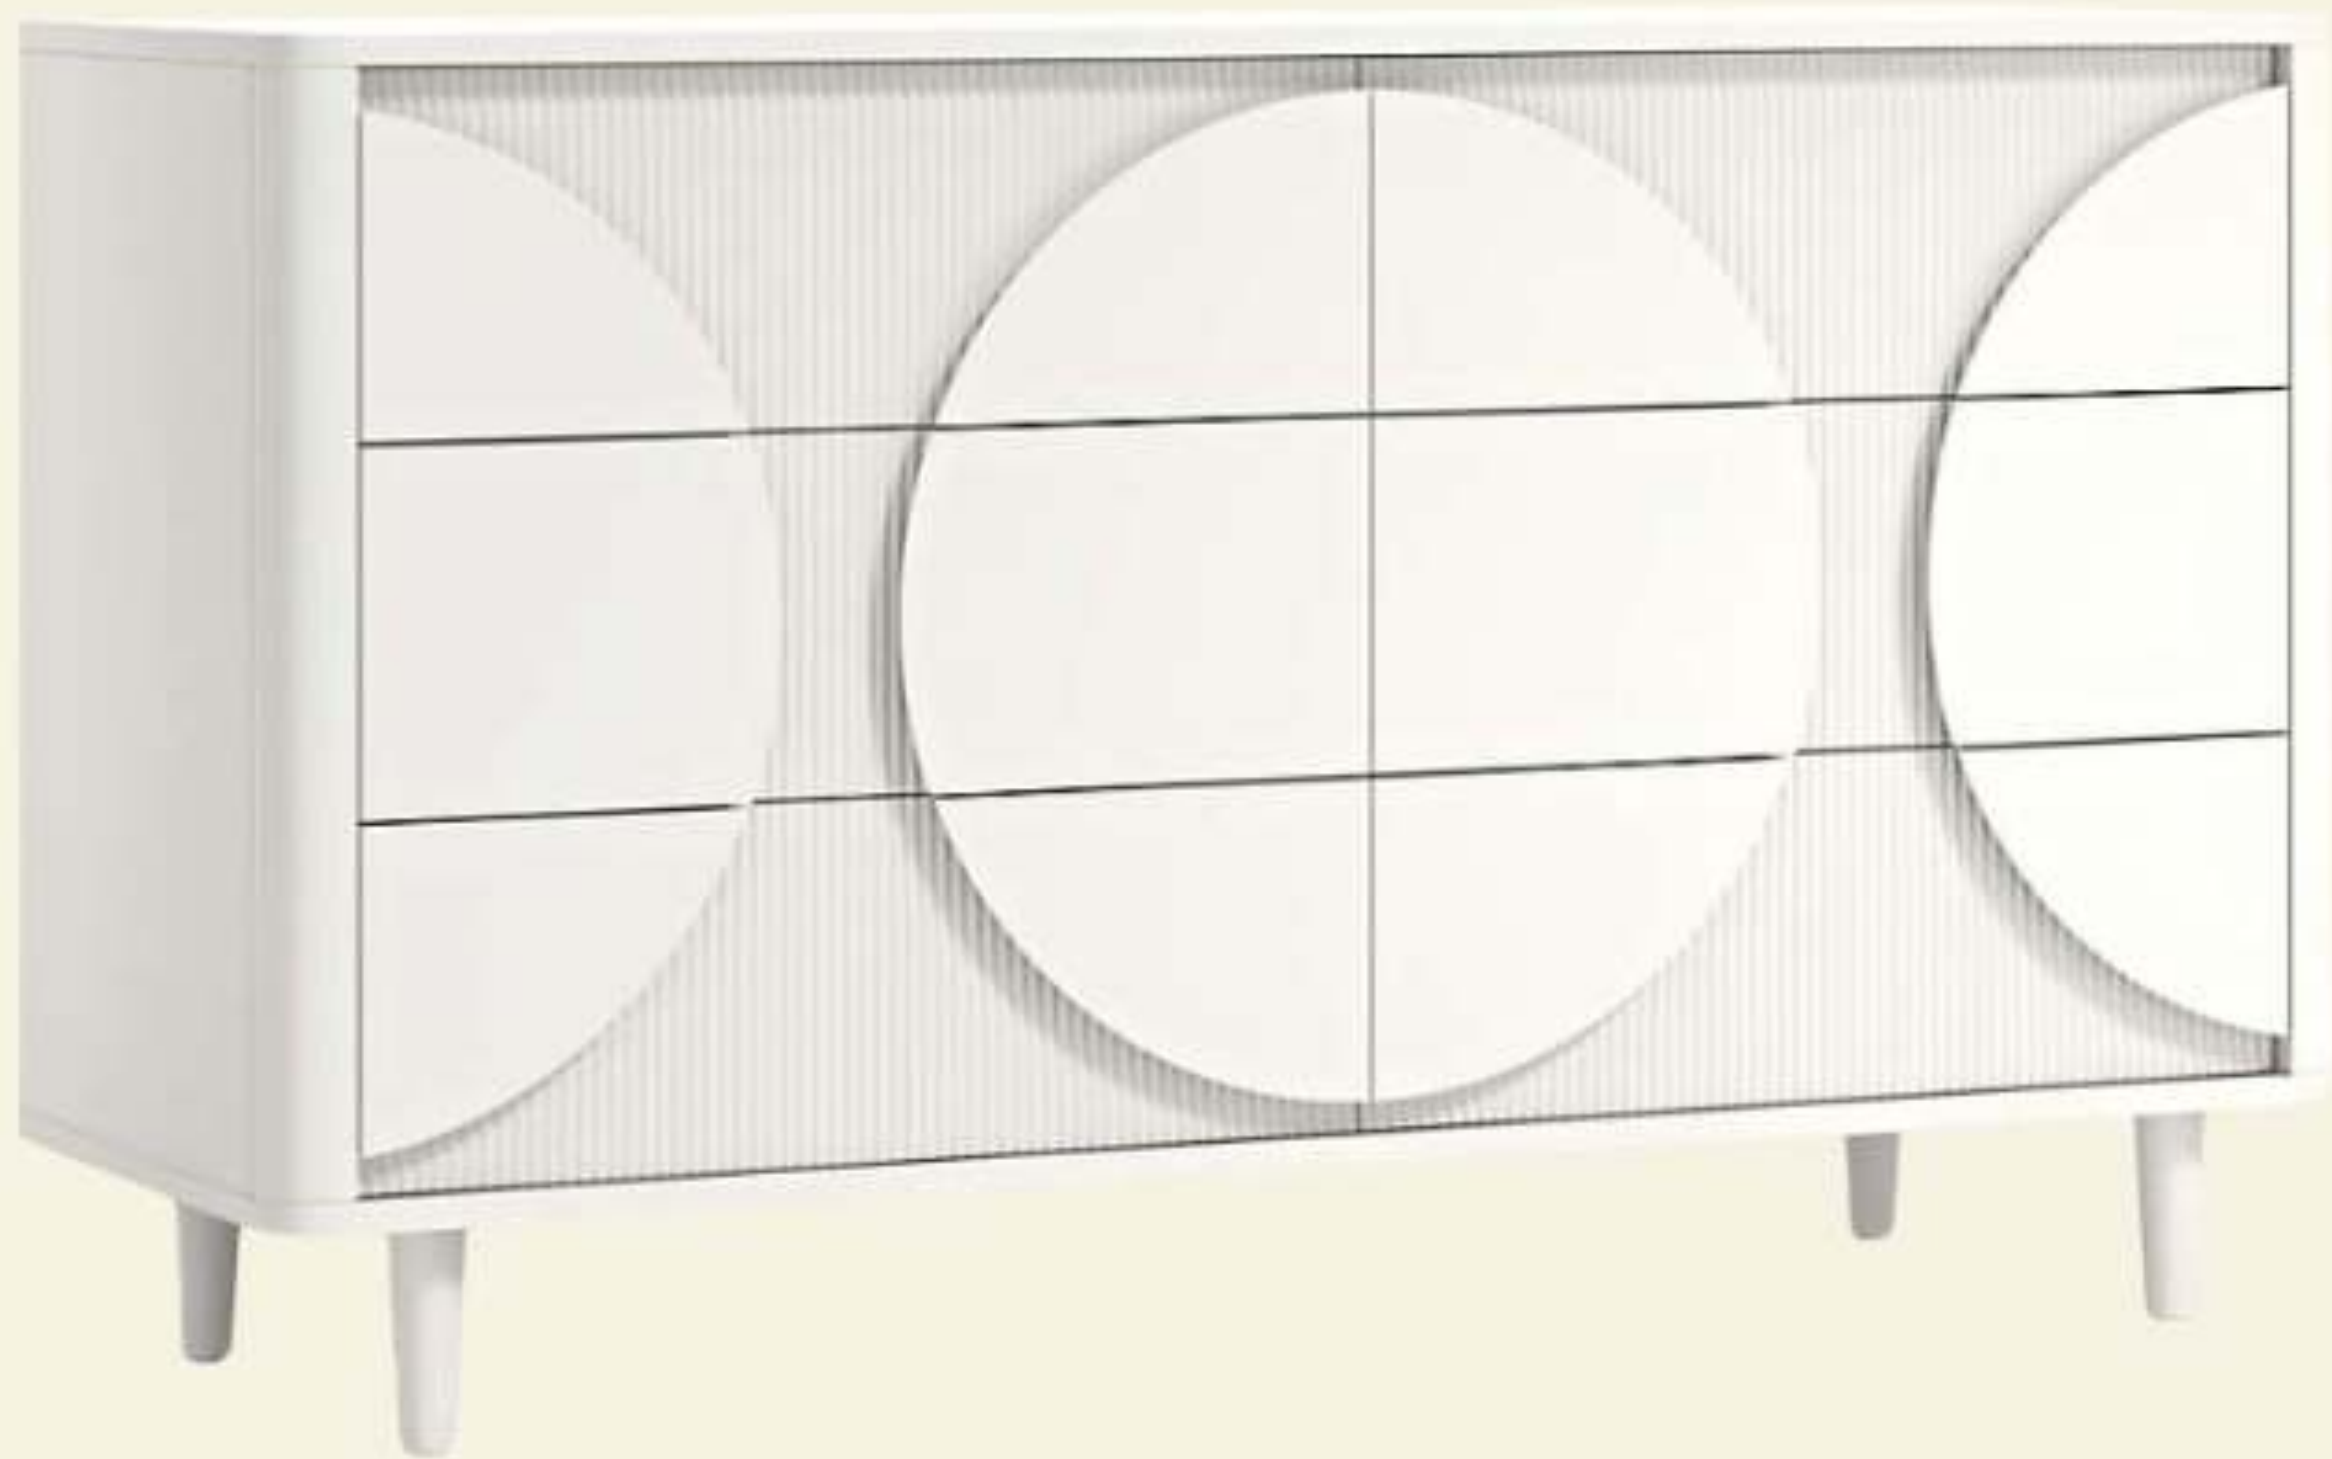

RRP: 212

Name: Corner TV stand with metal mesh door

Code : TVU001

Material : Teak Veneer with MDF Table top/ Metal mesh & Legs (powder coated)

Dimensions : 121W x 40D x 81H (cm)