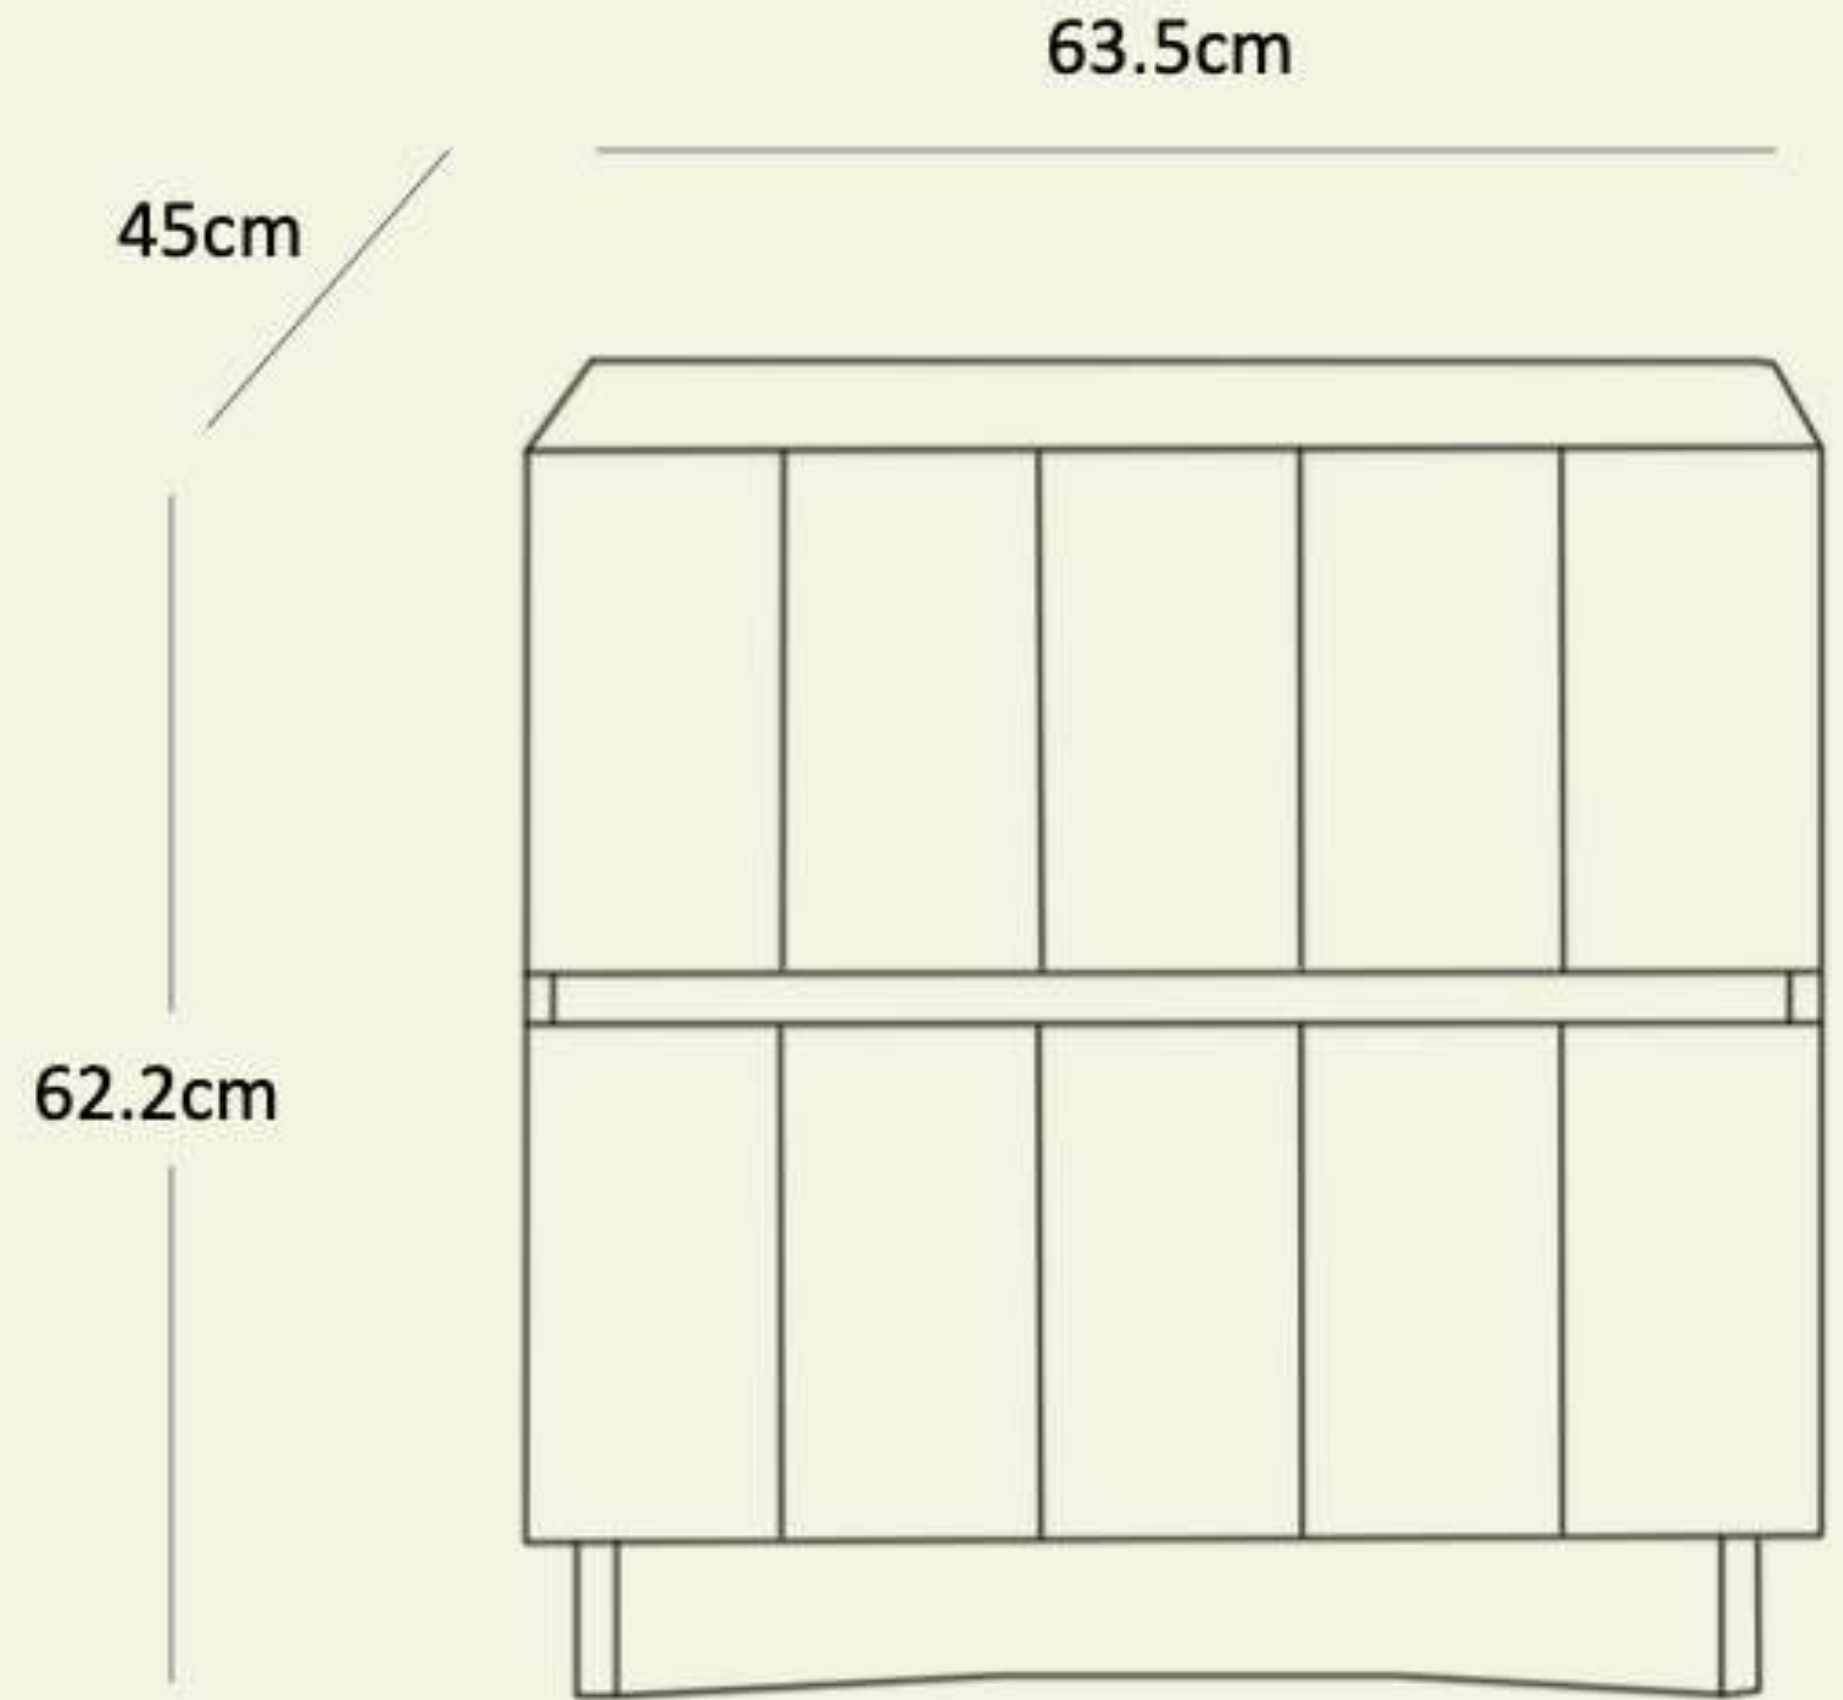

Dimensions small : 30W x 30D x 40H (cm)

RRP: 207

Name: Twin Dreams Nested End Table

Code : NST001

Material : Mango wood top, wrought iron leg

Dimensions large : 40W x 40D x 54H (cm)

Dimensions small : 30W x 30D x 40H (cm)

Dimensions : 60W x 40D x 50H (cm)

RRP: 244

Name: Semi open Nightstand

Code : NSTSW009

Material : Solid sheesham wood

Dimensions : 53.3W x 44D x 67.3H (cm)

RRP: 257

Name: Bamboo Wood Nightstand

Code : NSTSW010

Material : Bamboo Wood

Dimensions : 52.4W x 47D x 53.3H (cm)

RRP: 244

Name: Stella Nightstand

Code : NSTSW011

Material : Acacia Wood, Plywood, Metal legs (Powder coated)

Dimensions: 45.7W x 40D x 68.5H (cm)