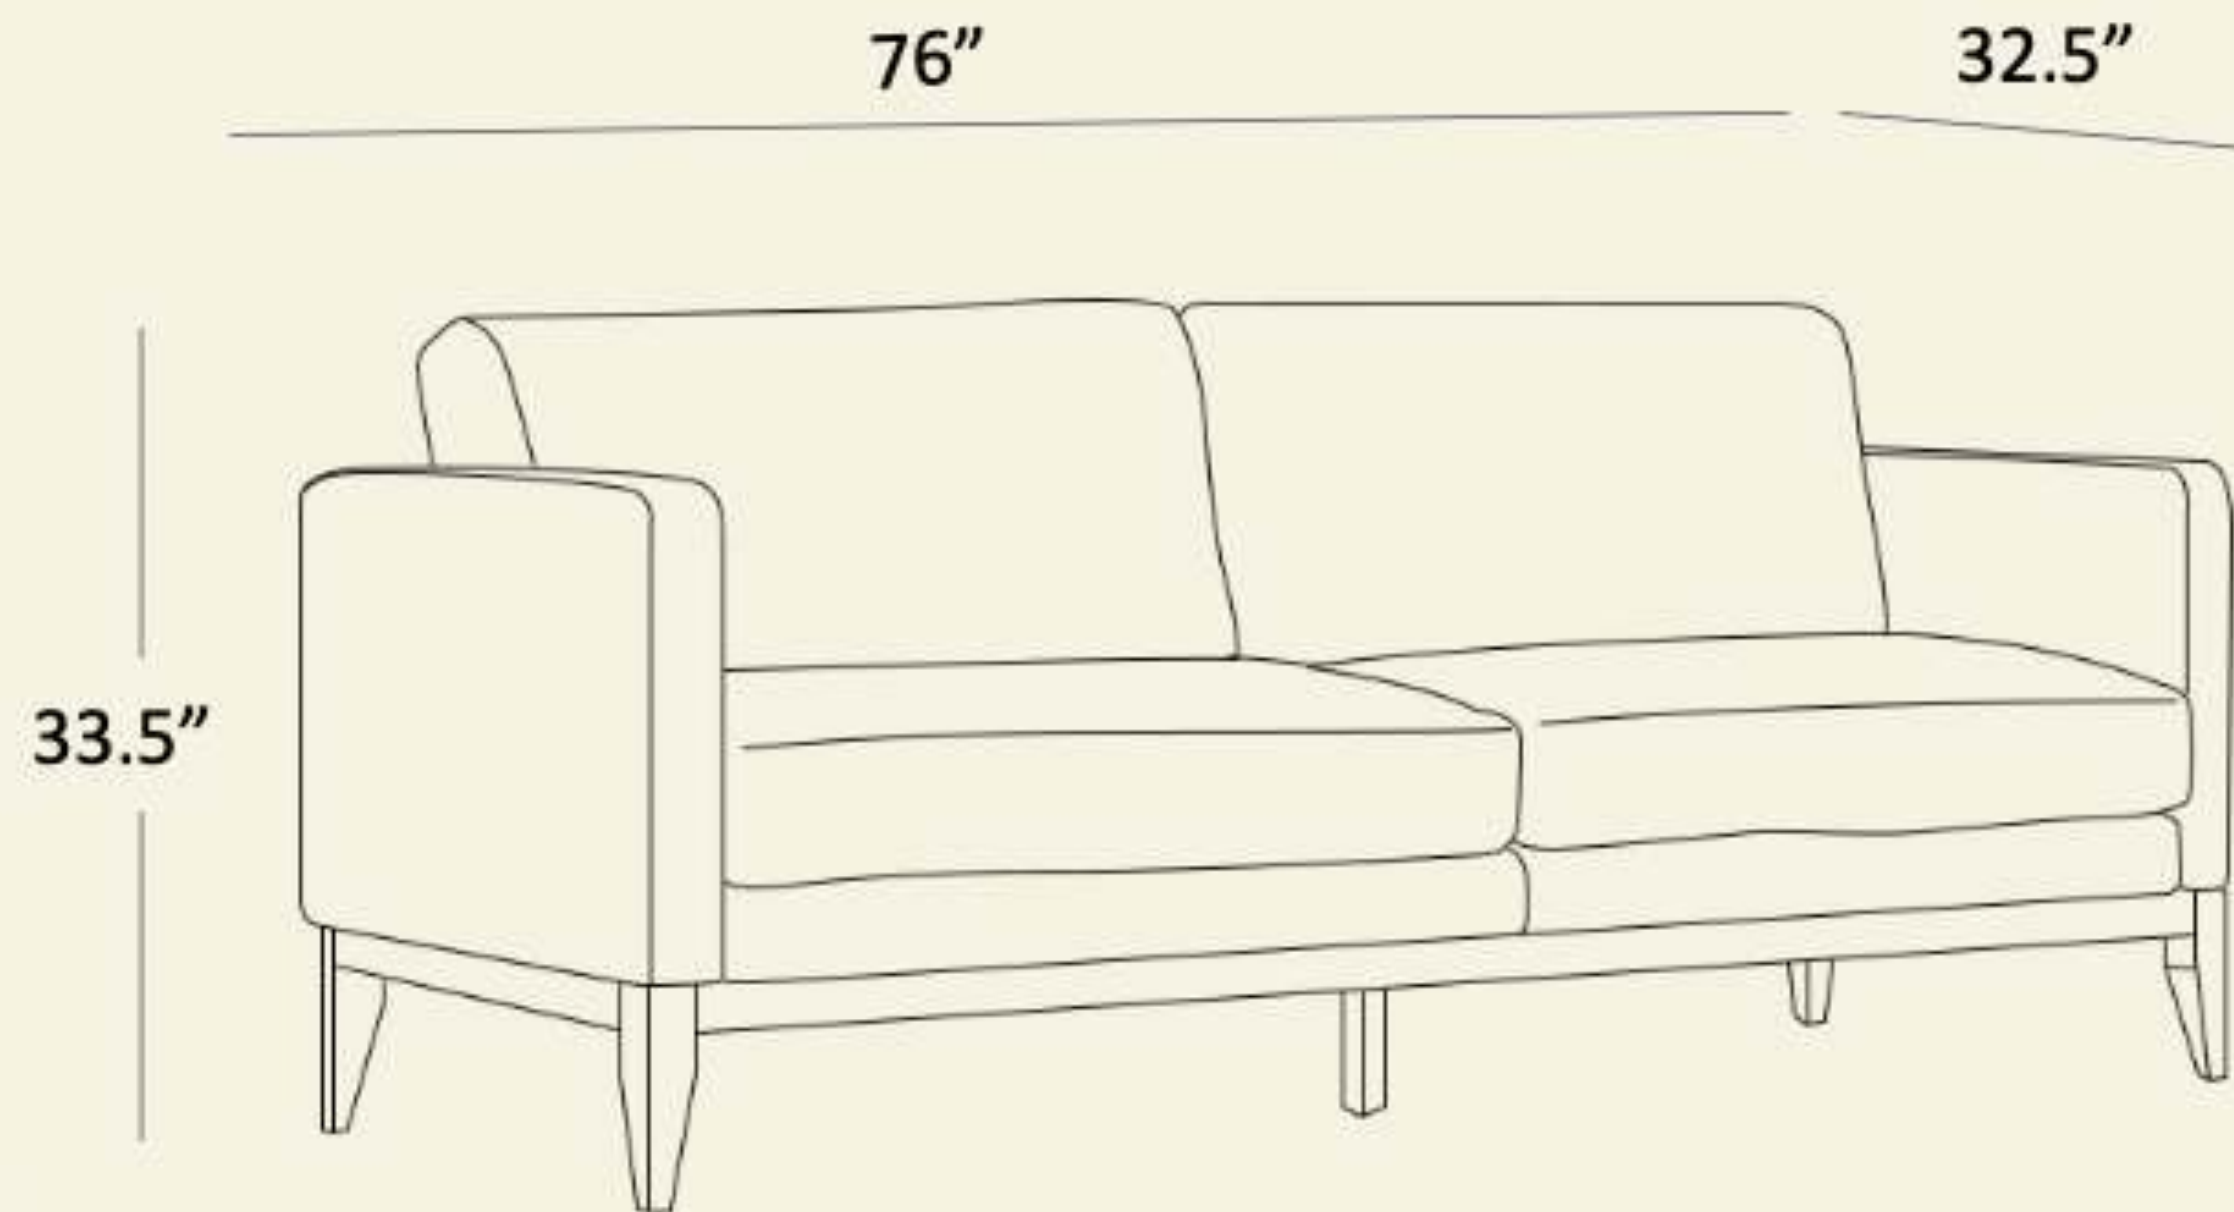

RRP: 715

Name: Classic Duo Living Sofa

Code : SF002

Material : Polyester Fabric, 32 density foam, Polyfill, Plywood (internal structure),
Acacia/mango wood bottom base structure

Dimensions : 76"W x 32.5"D x 33.5"H (inches)