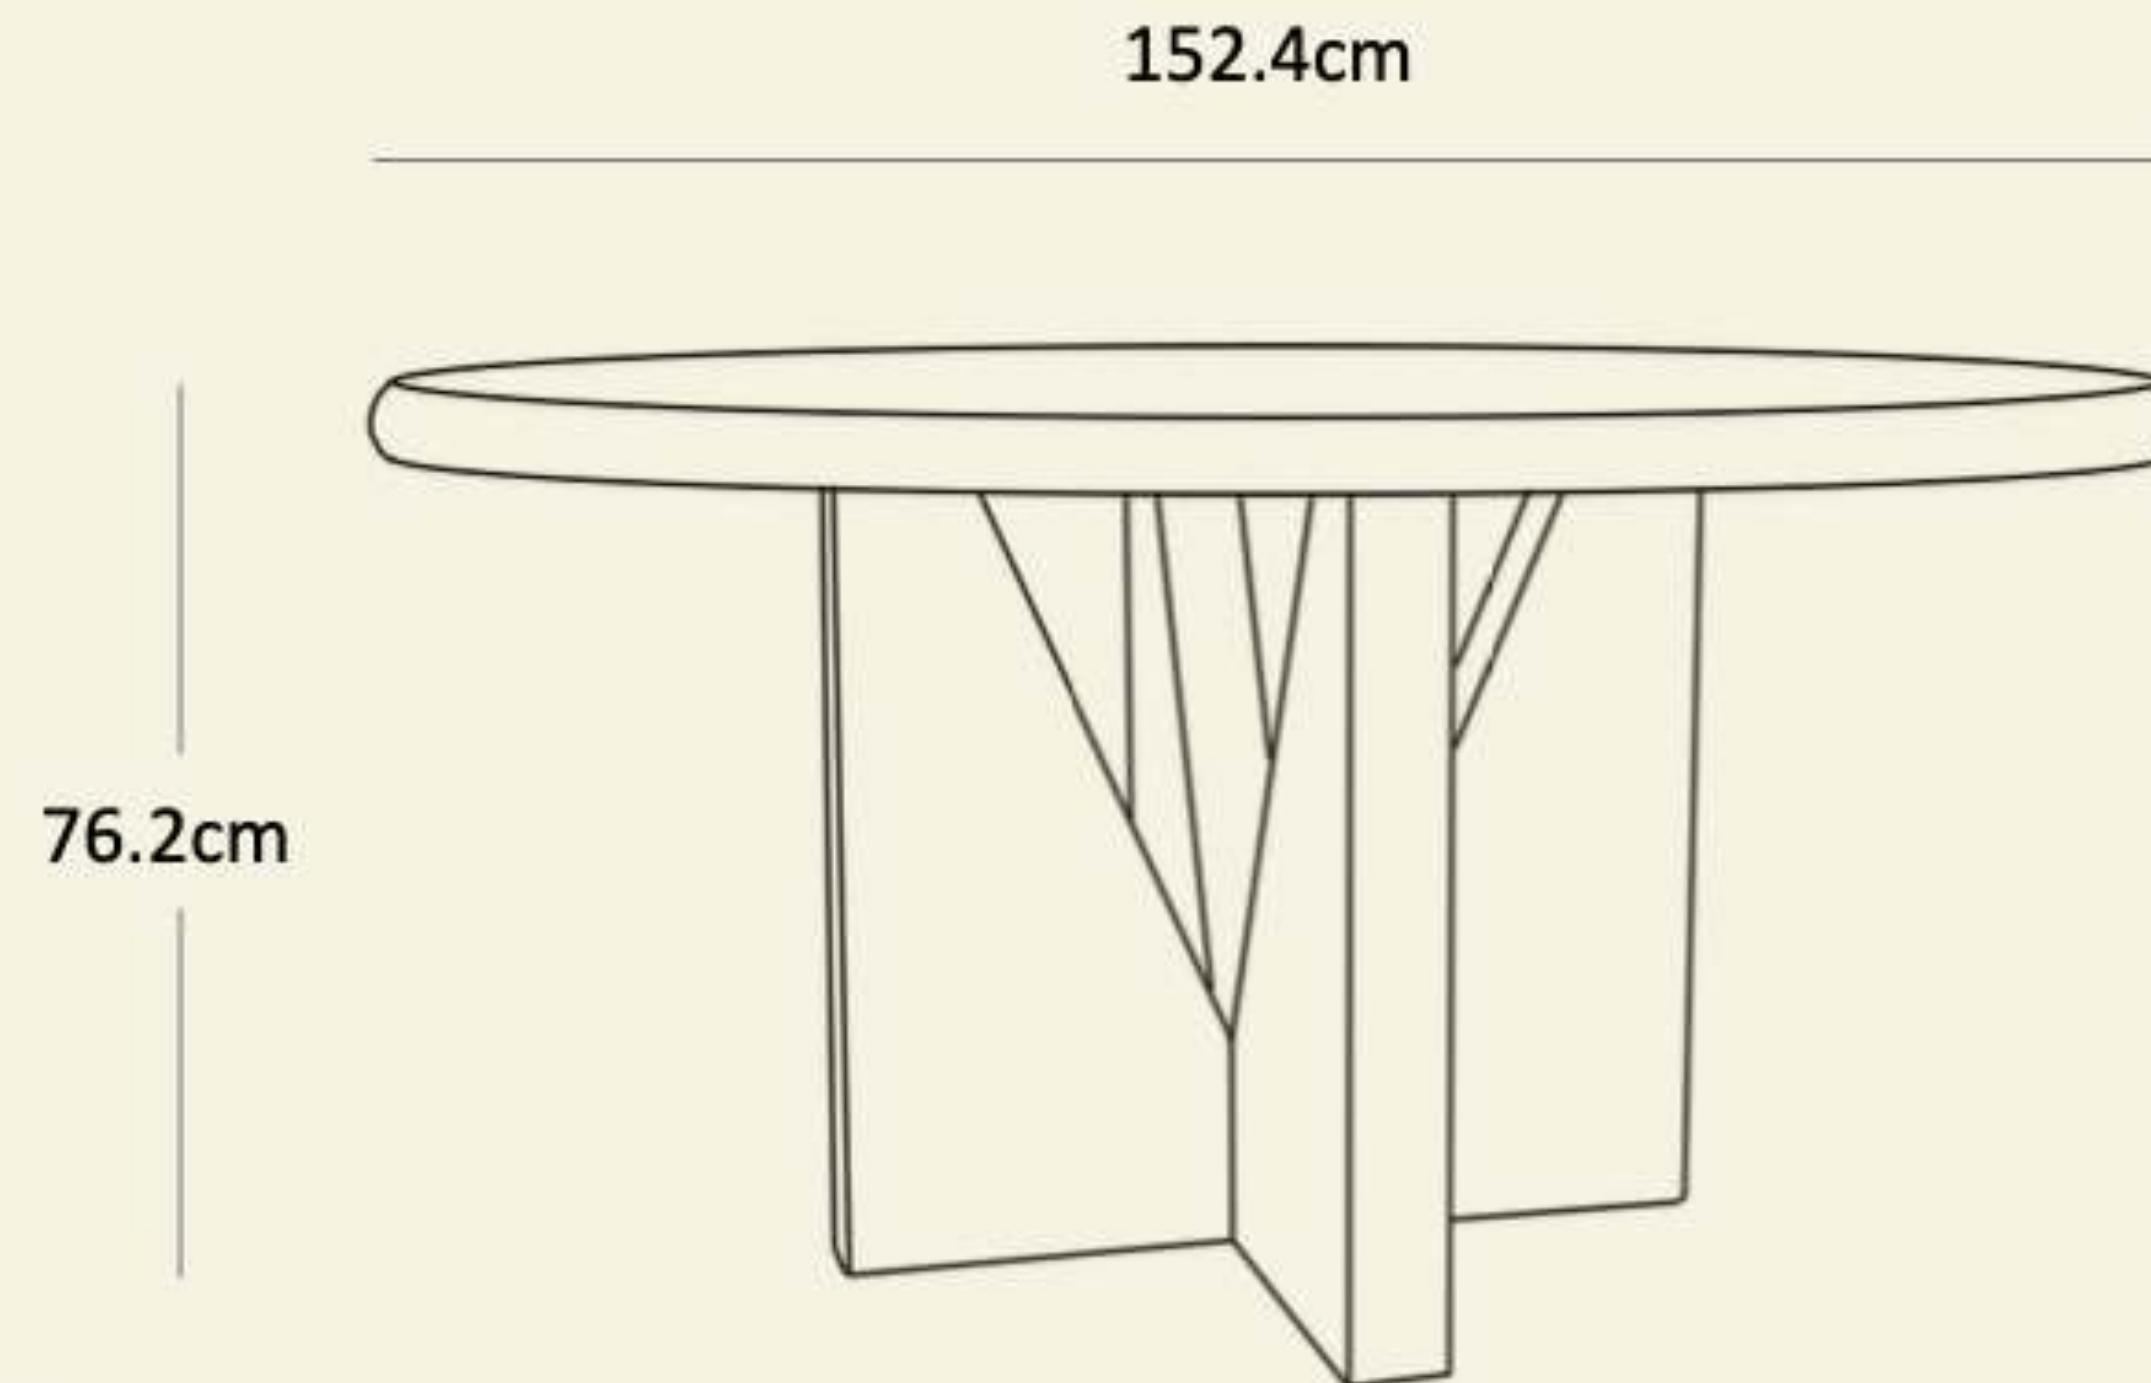

RRP: 669

Name: Titan Dining Table

Code : DT001

Material : Stone travertine cream, Acacia/Mango wood base

Dimensions : 152.4W x 152.4D x 76.2H (cm)