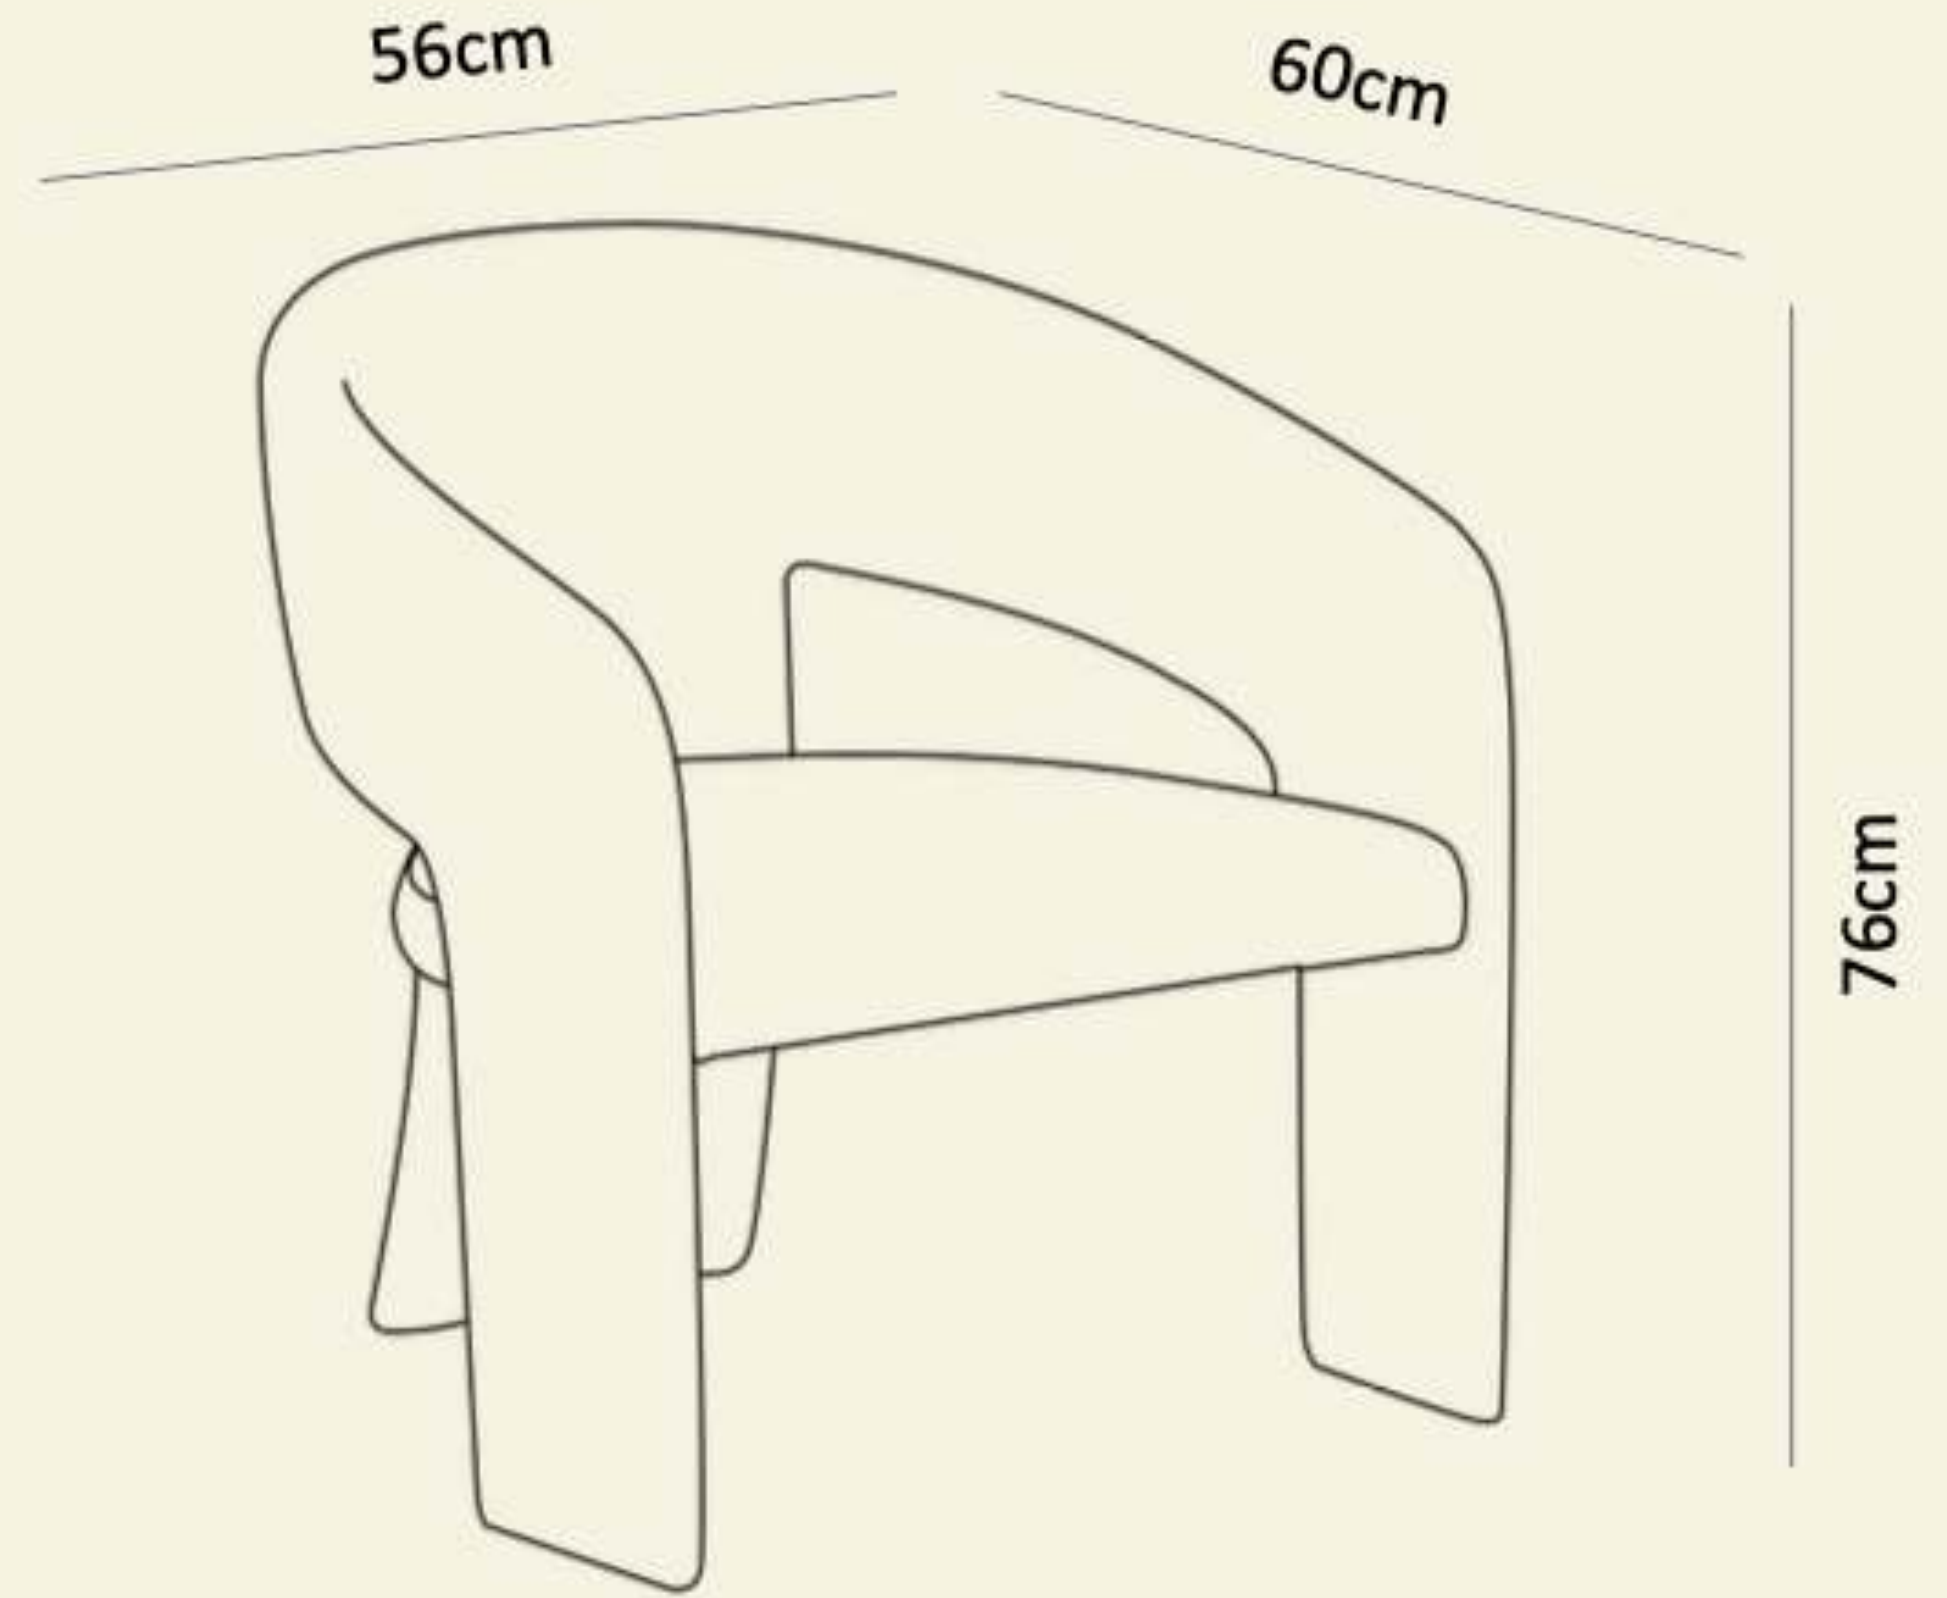

RRP: 411

Code : CH001

Material : Polyester Fabric, 32 density foam,
Bentply (internal structure)

Dimensions : 56W x 60D x 76H (cm)