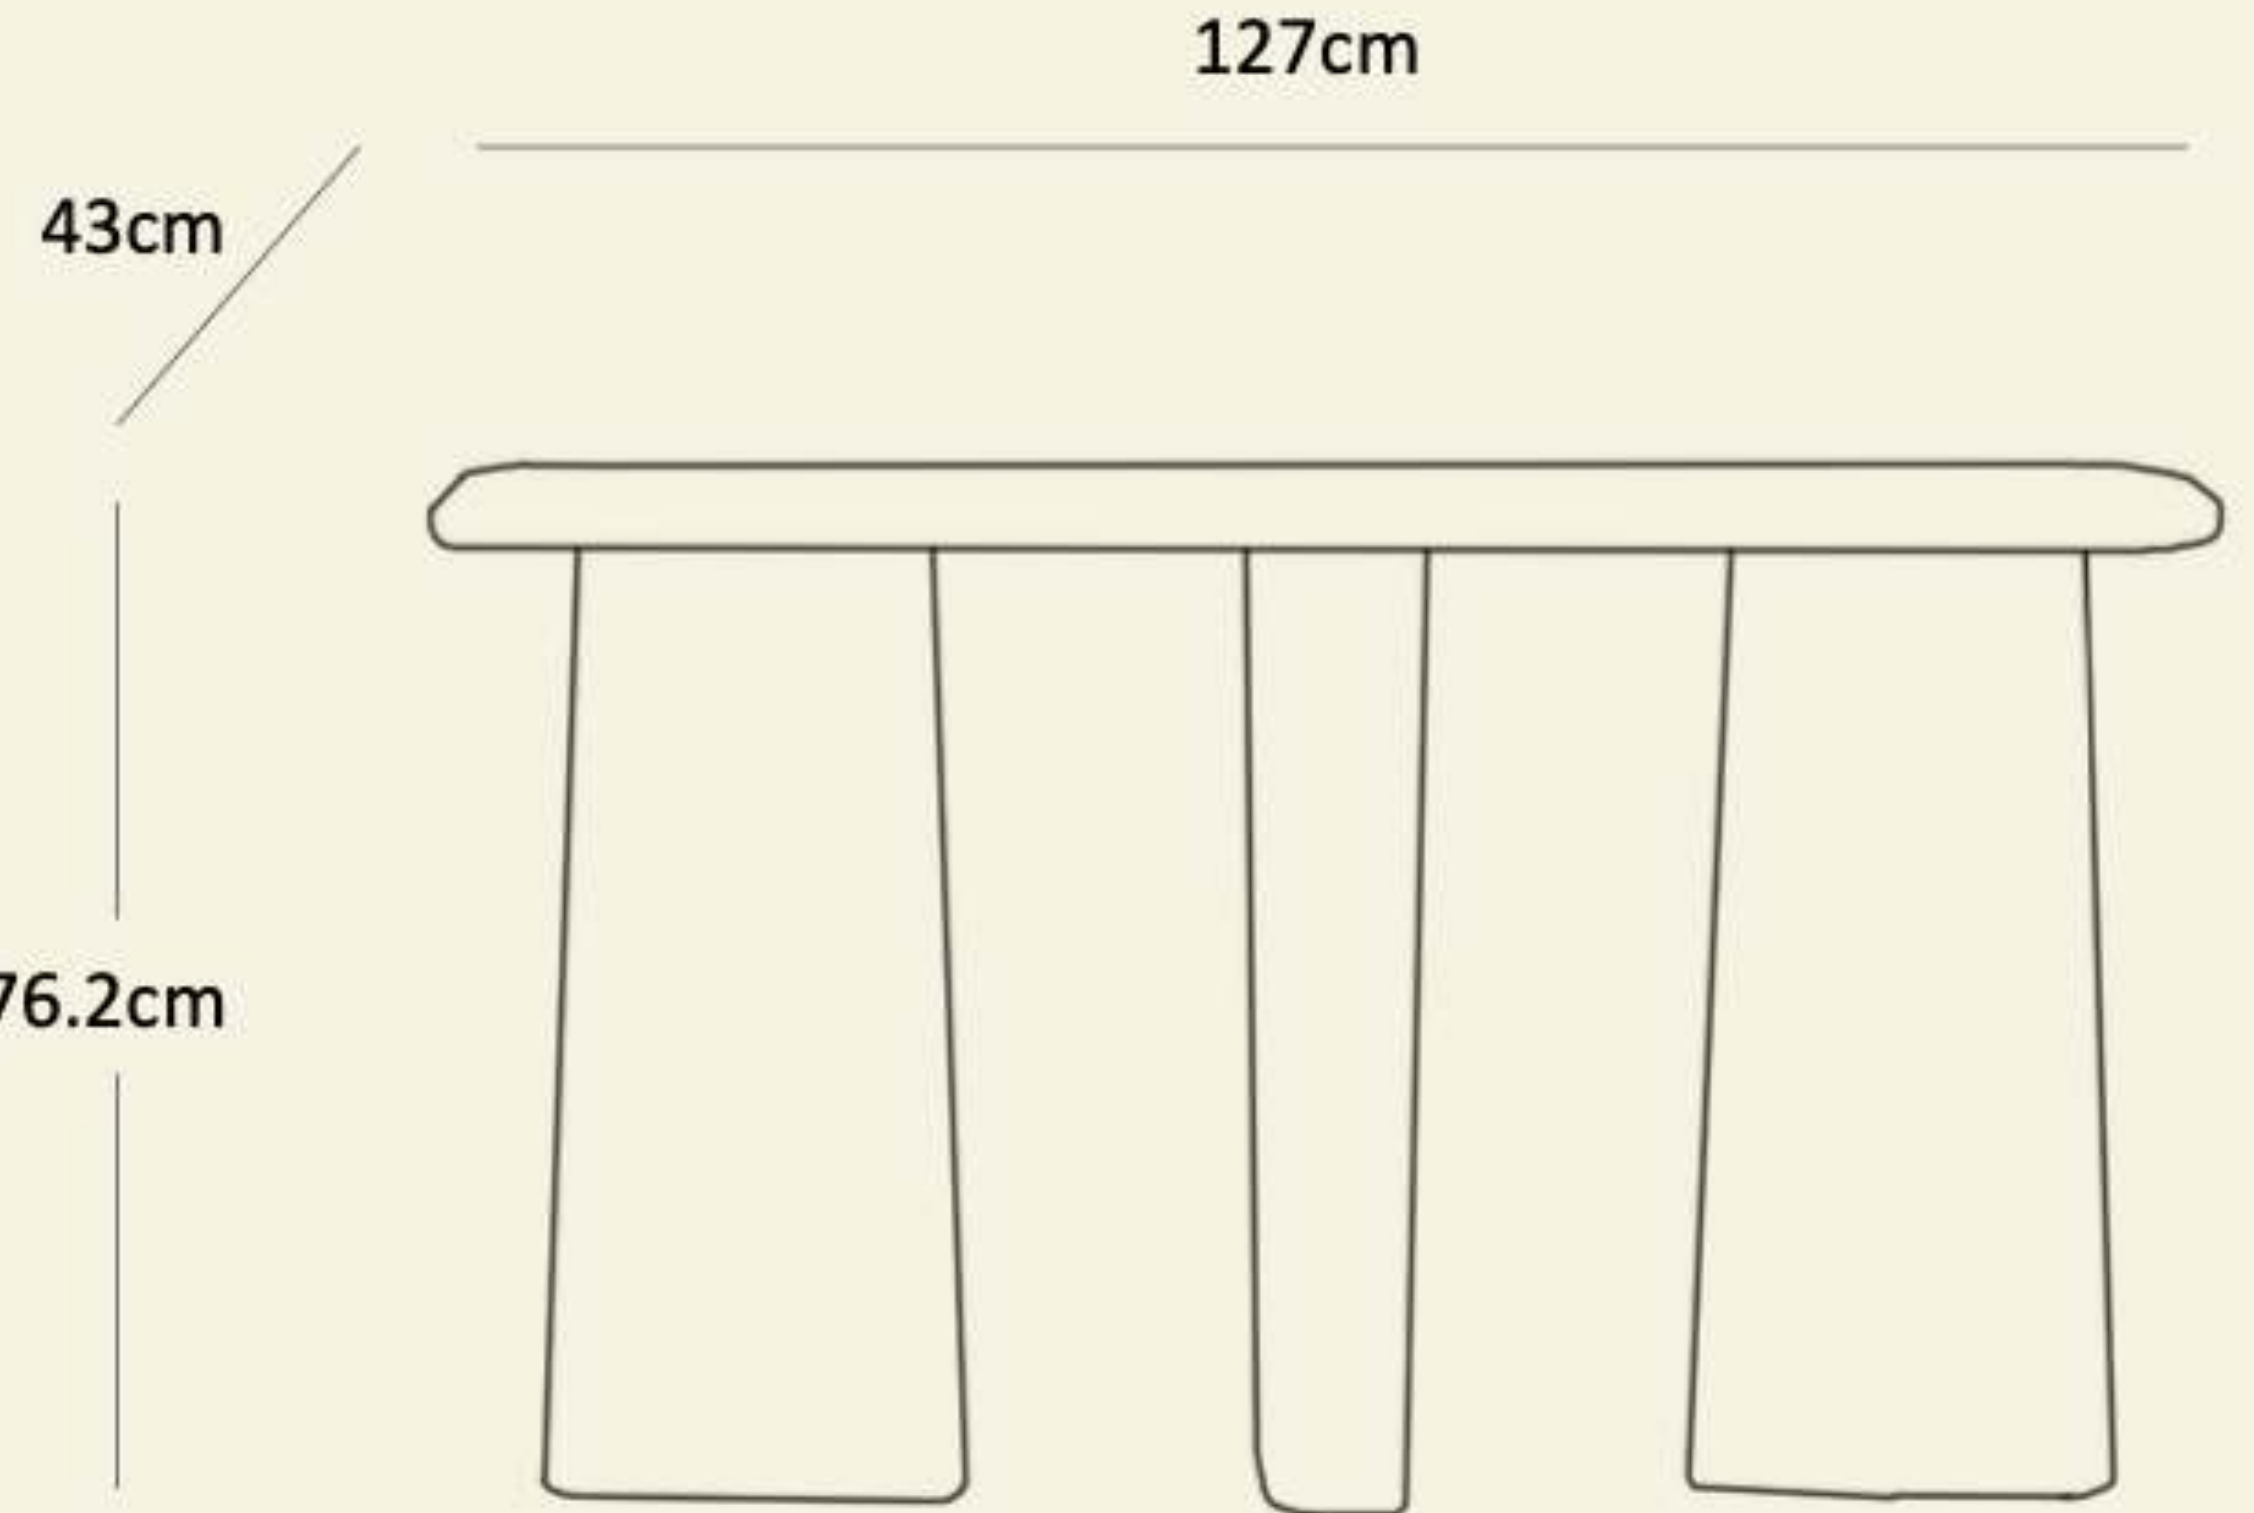

Dimensions : 48W x 35D x 50H (cm)

RRP: 207

Name: Tic-Tac Solid Wood Nightstand

Code : NSTSW015

Material : Sheesham Wood with Honey Finish

Dimensions : 40.6W x 35.6D x 40.6H (cm)

RRP: 544

Name: Rhea Console Table