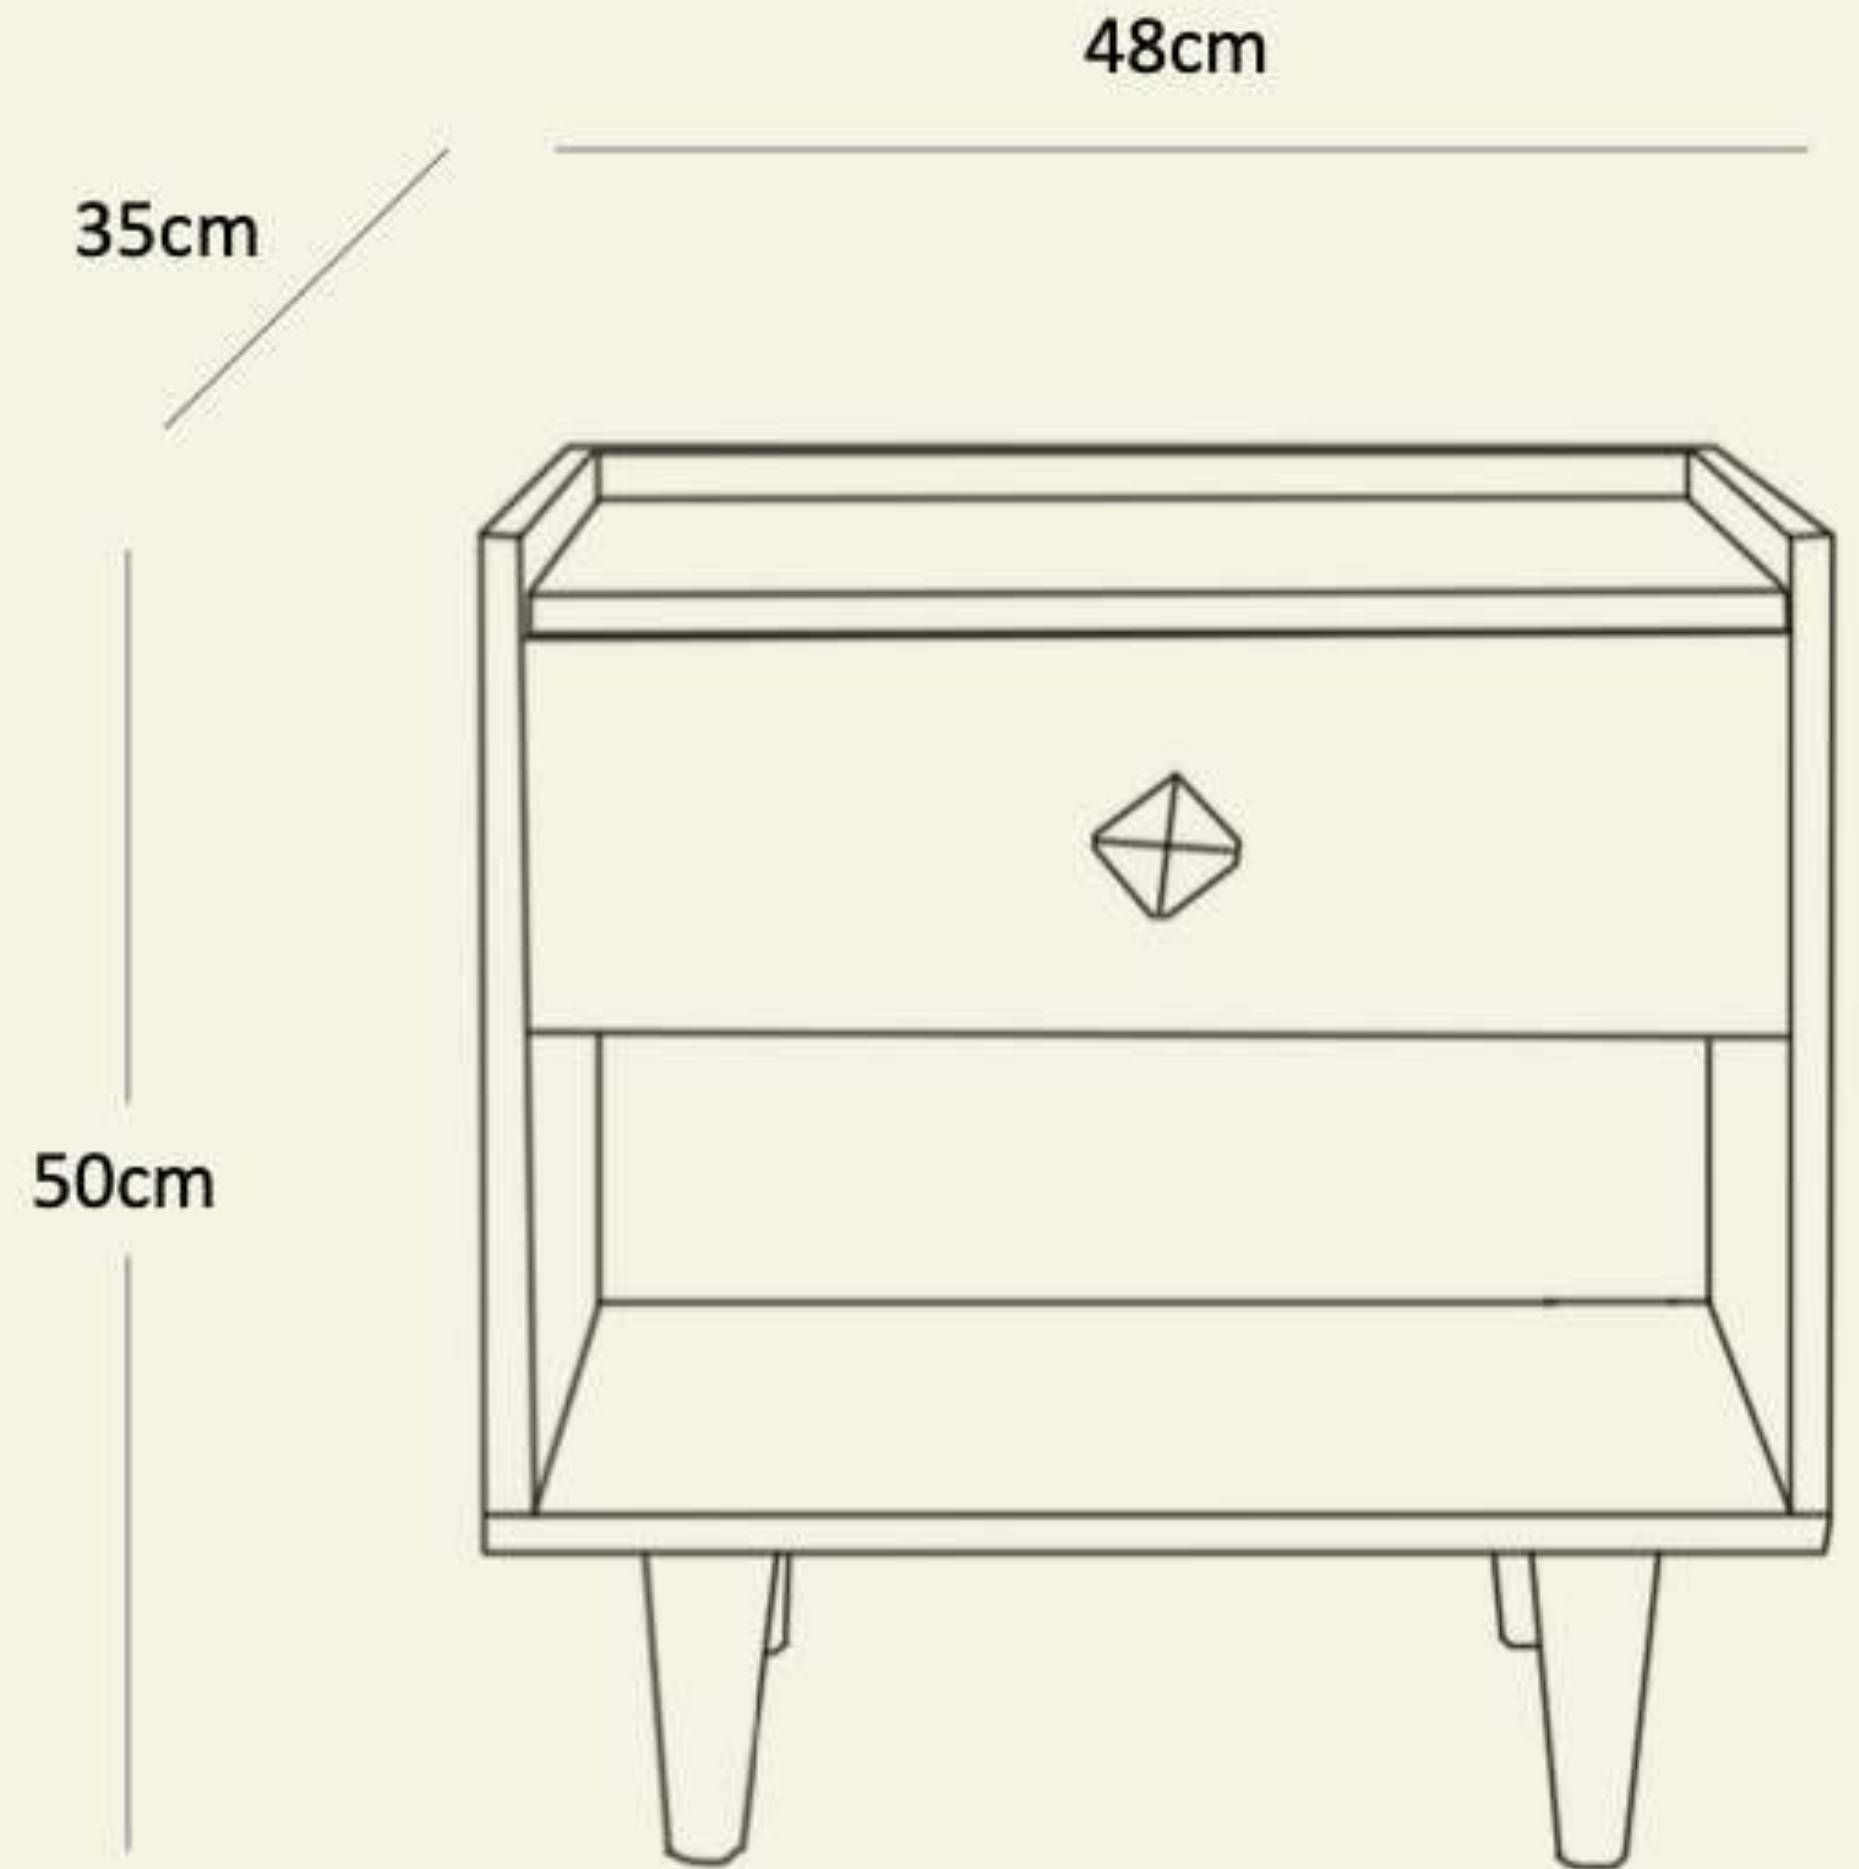

RRP: 219

Name: Milo Marble Top Nightstand

Code : NSTSW014

Material : Sheesham Wood & Marble top

Dimensions : 48W x 35D x 50H (cm)