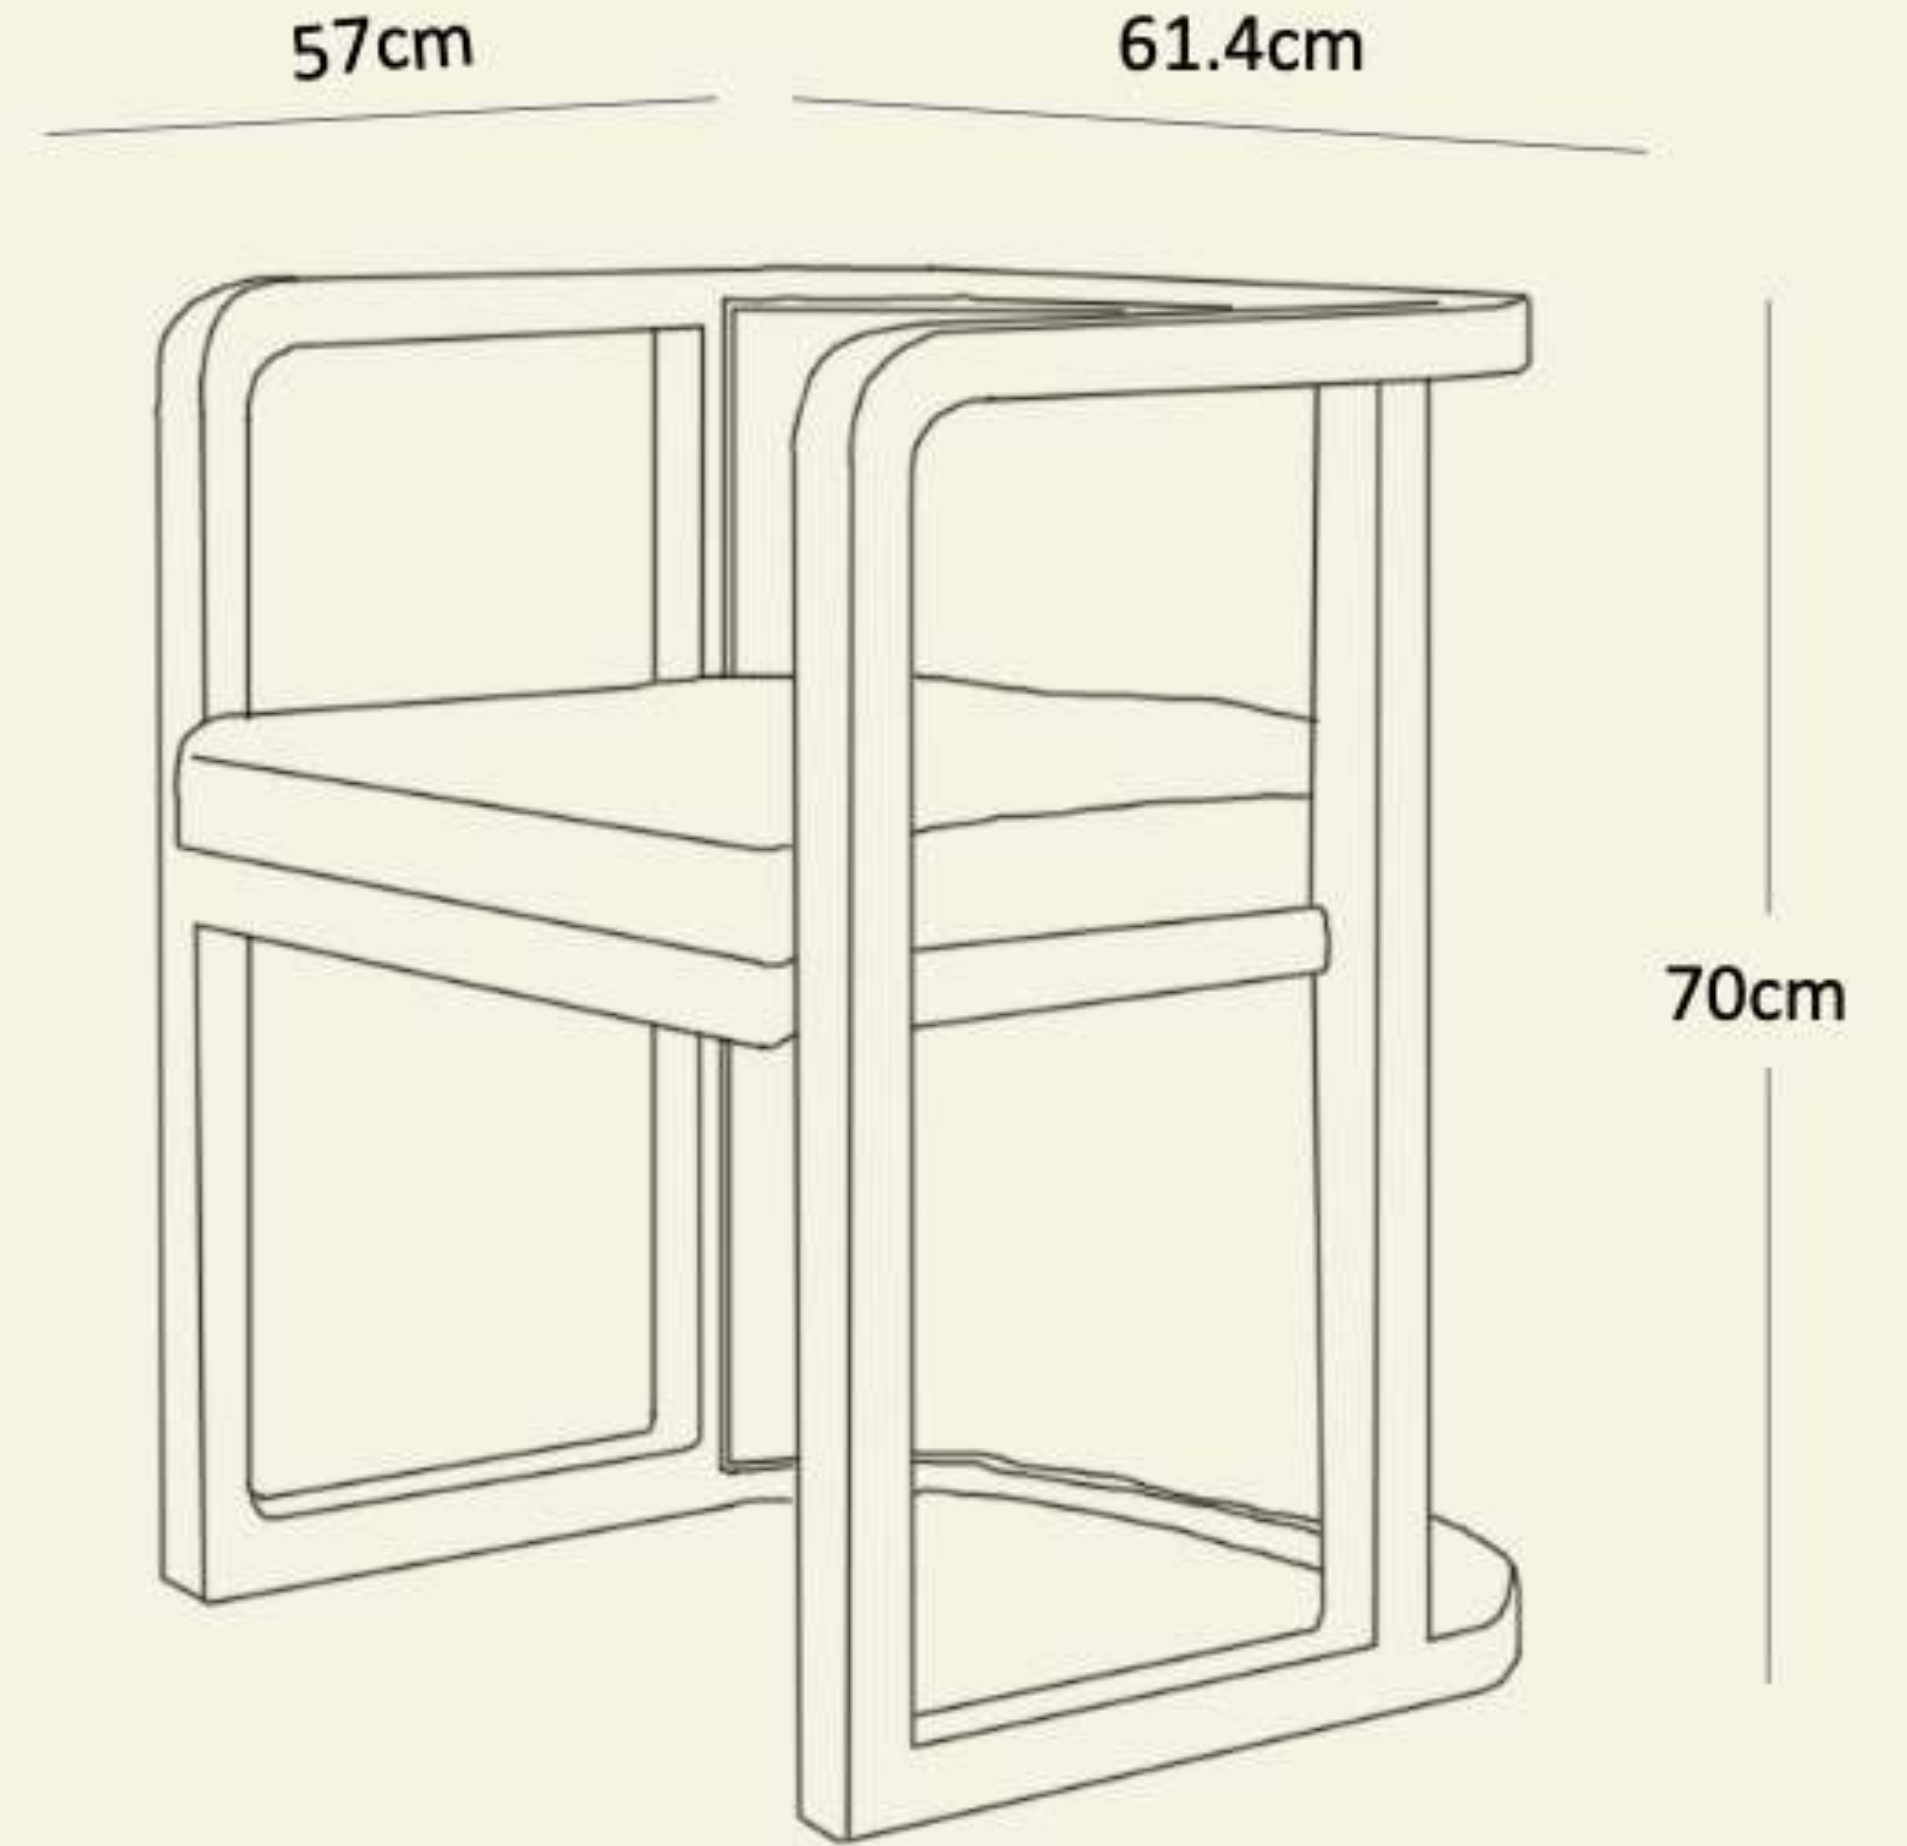

RRP: 243

Name: Urban Oasis Accent/Balcony chair

Code : CH005

Material : Boucle Fabric, Acacia wood frame structure, Plywood (seat support)

Dimensions : 61.4W x 57D x 70H (cm)