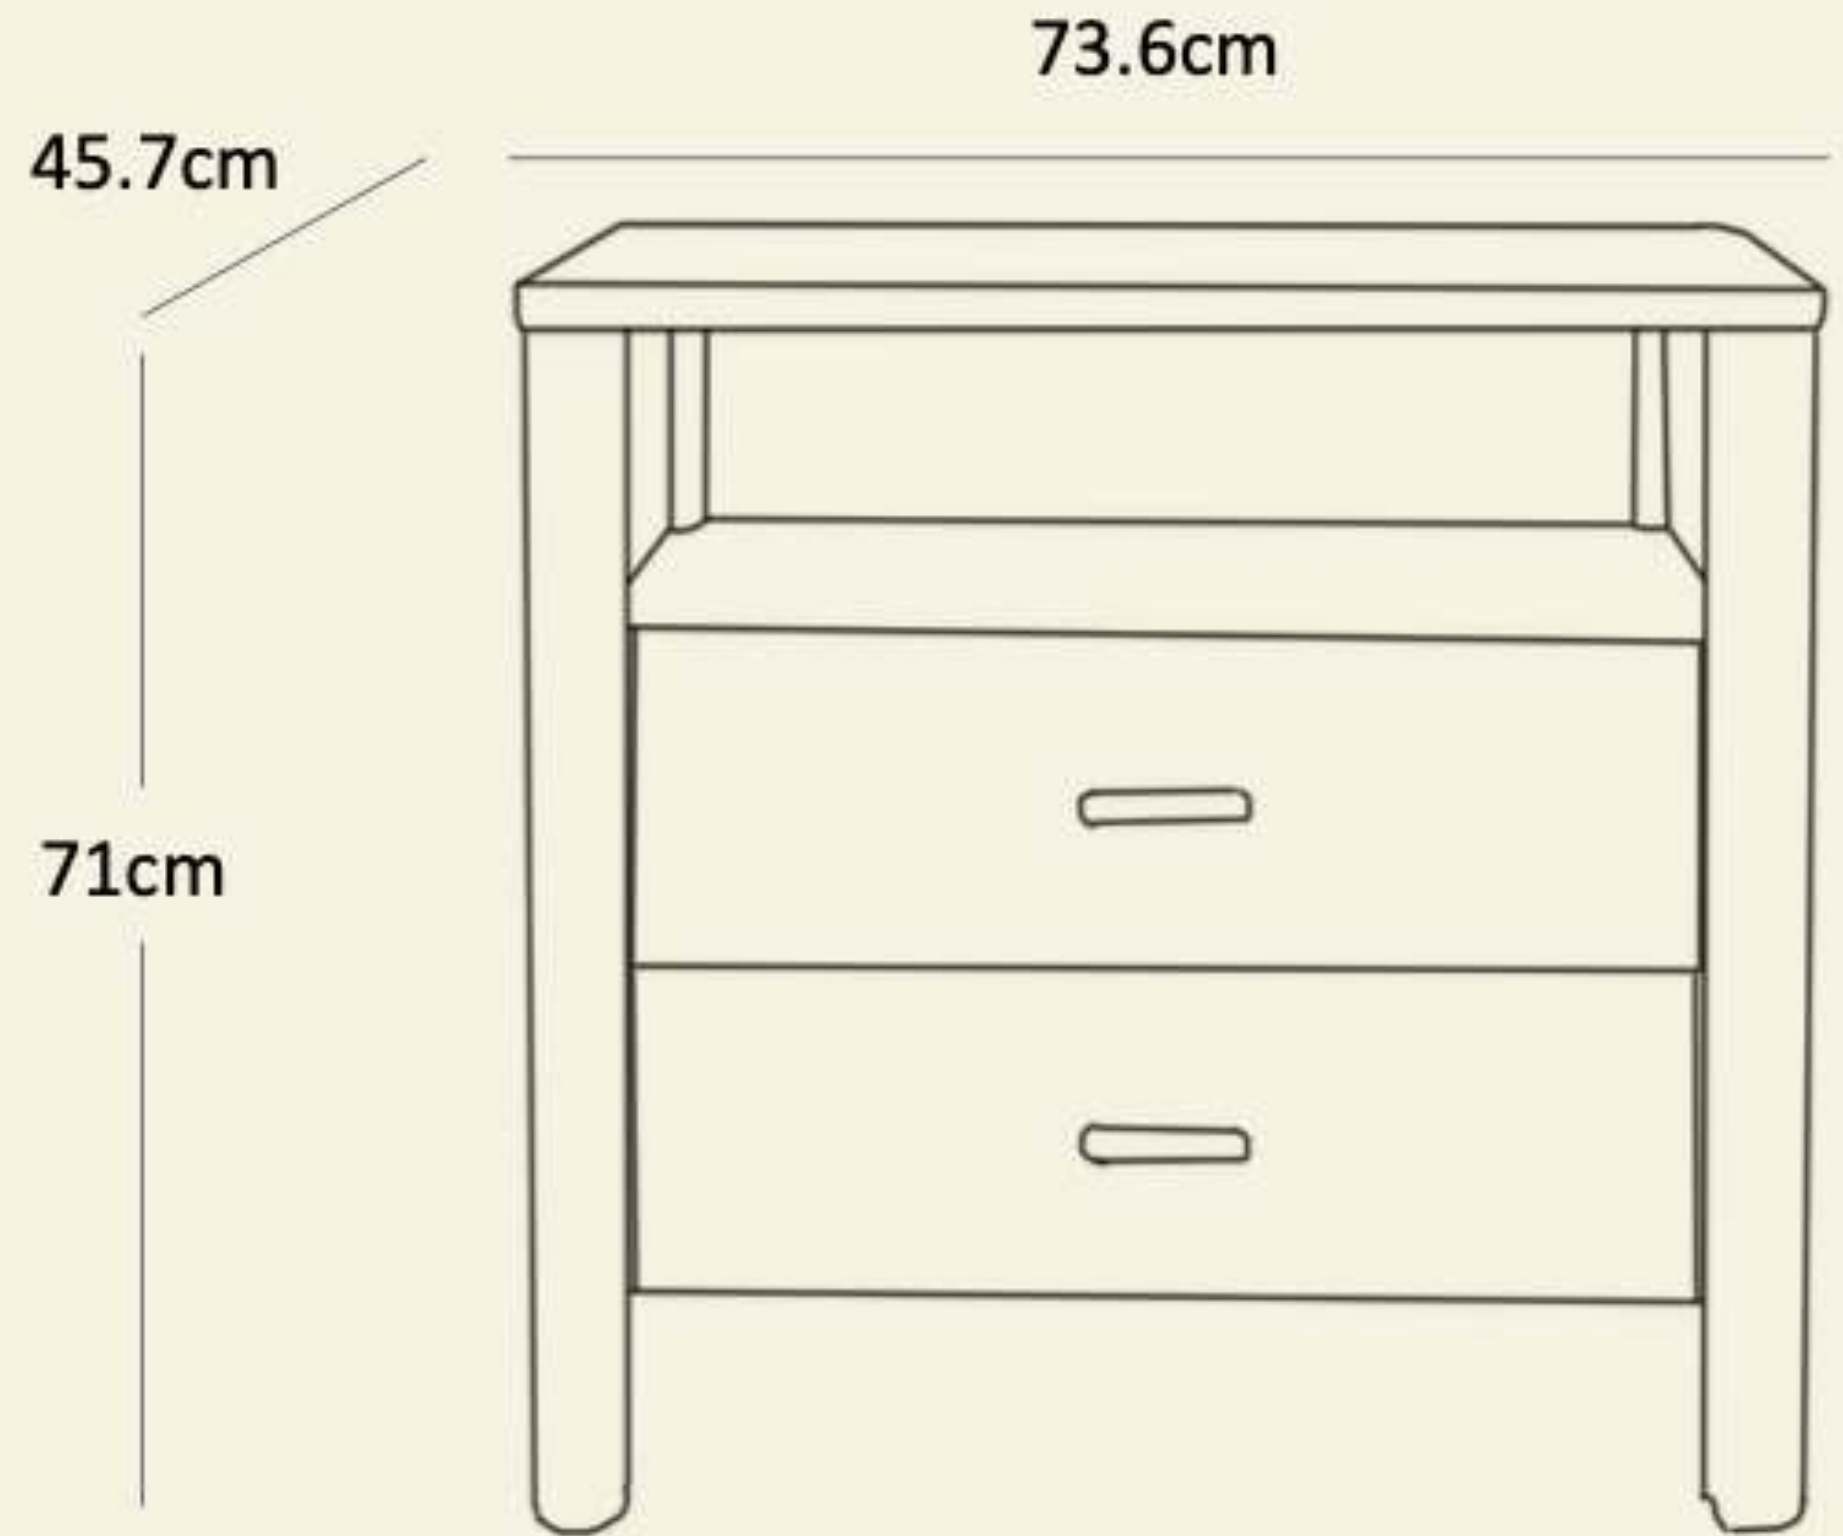

Dimensions large : 40W x 40D x 54H (cm)

Dimensions small : 30W x 30D x 40H (cm)

RRP: 207

Name: Twin Dreams Nested End Table

Code : NST001

Material : Mango wood top, wrought iron leg

Dimensions large : 40W x 40D x 54H (cm)

Dimensions small : 30W x 30D x 40H (cm)

RRP: 207

Name: Twin Dreams Nested End Table

Code : NST001

Material : Mango wood top, wrought iron leg

Dimensions large : 40W x 40D x 54H (cm)

Dimensions small : 30W x 30D x 40H (cm)

Dimensions : 53W x 40.6D x 53H (cm)

RRP: 331

Name: Acacia wood Nightstand

Code : NSTSW002

Material : Acacia wood

Dimensions : 66W x 40D x 56H (cm)

RRP: 306

Name: Mahogany solidwood Nightstand