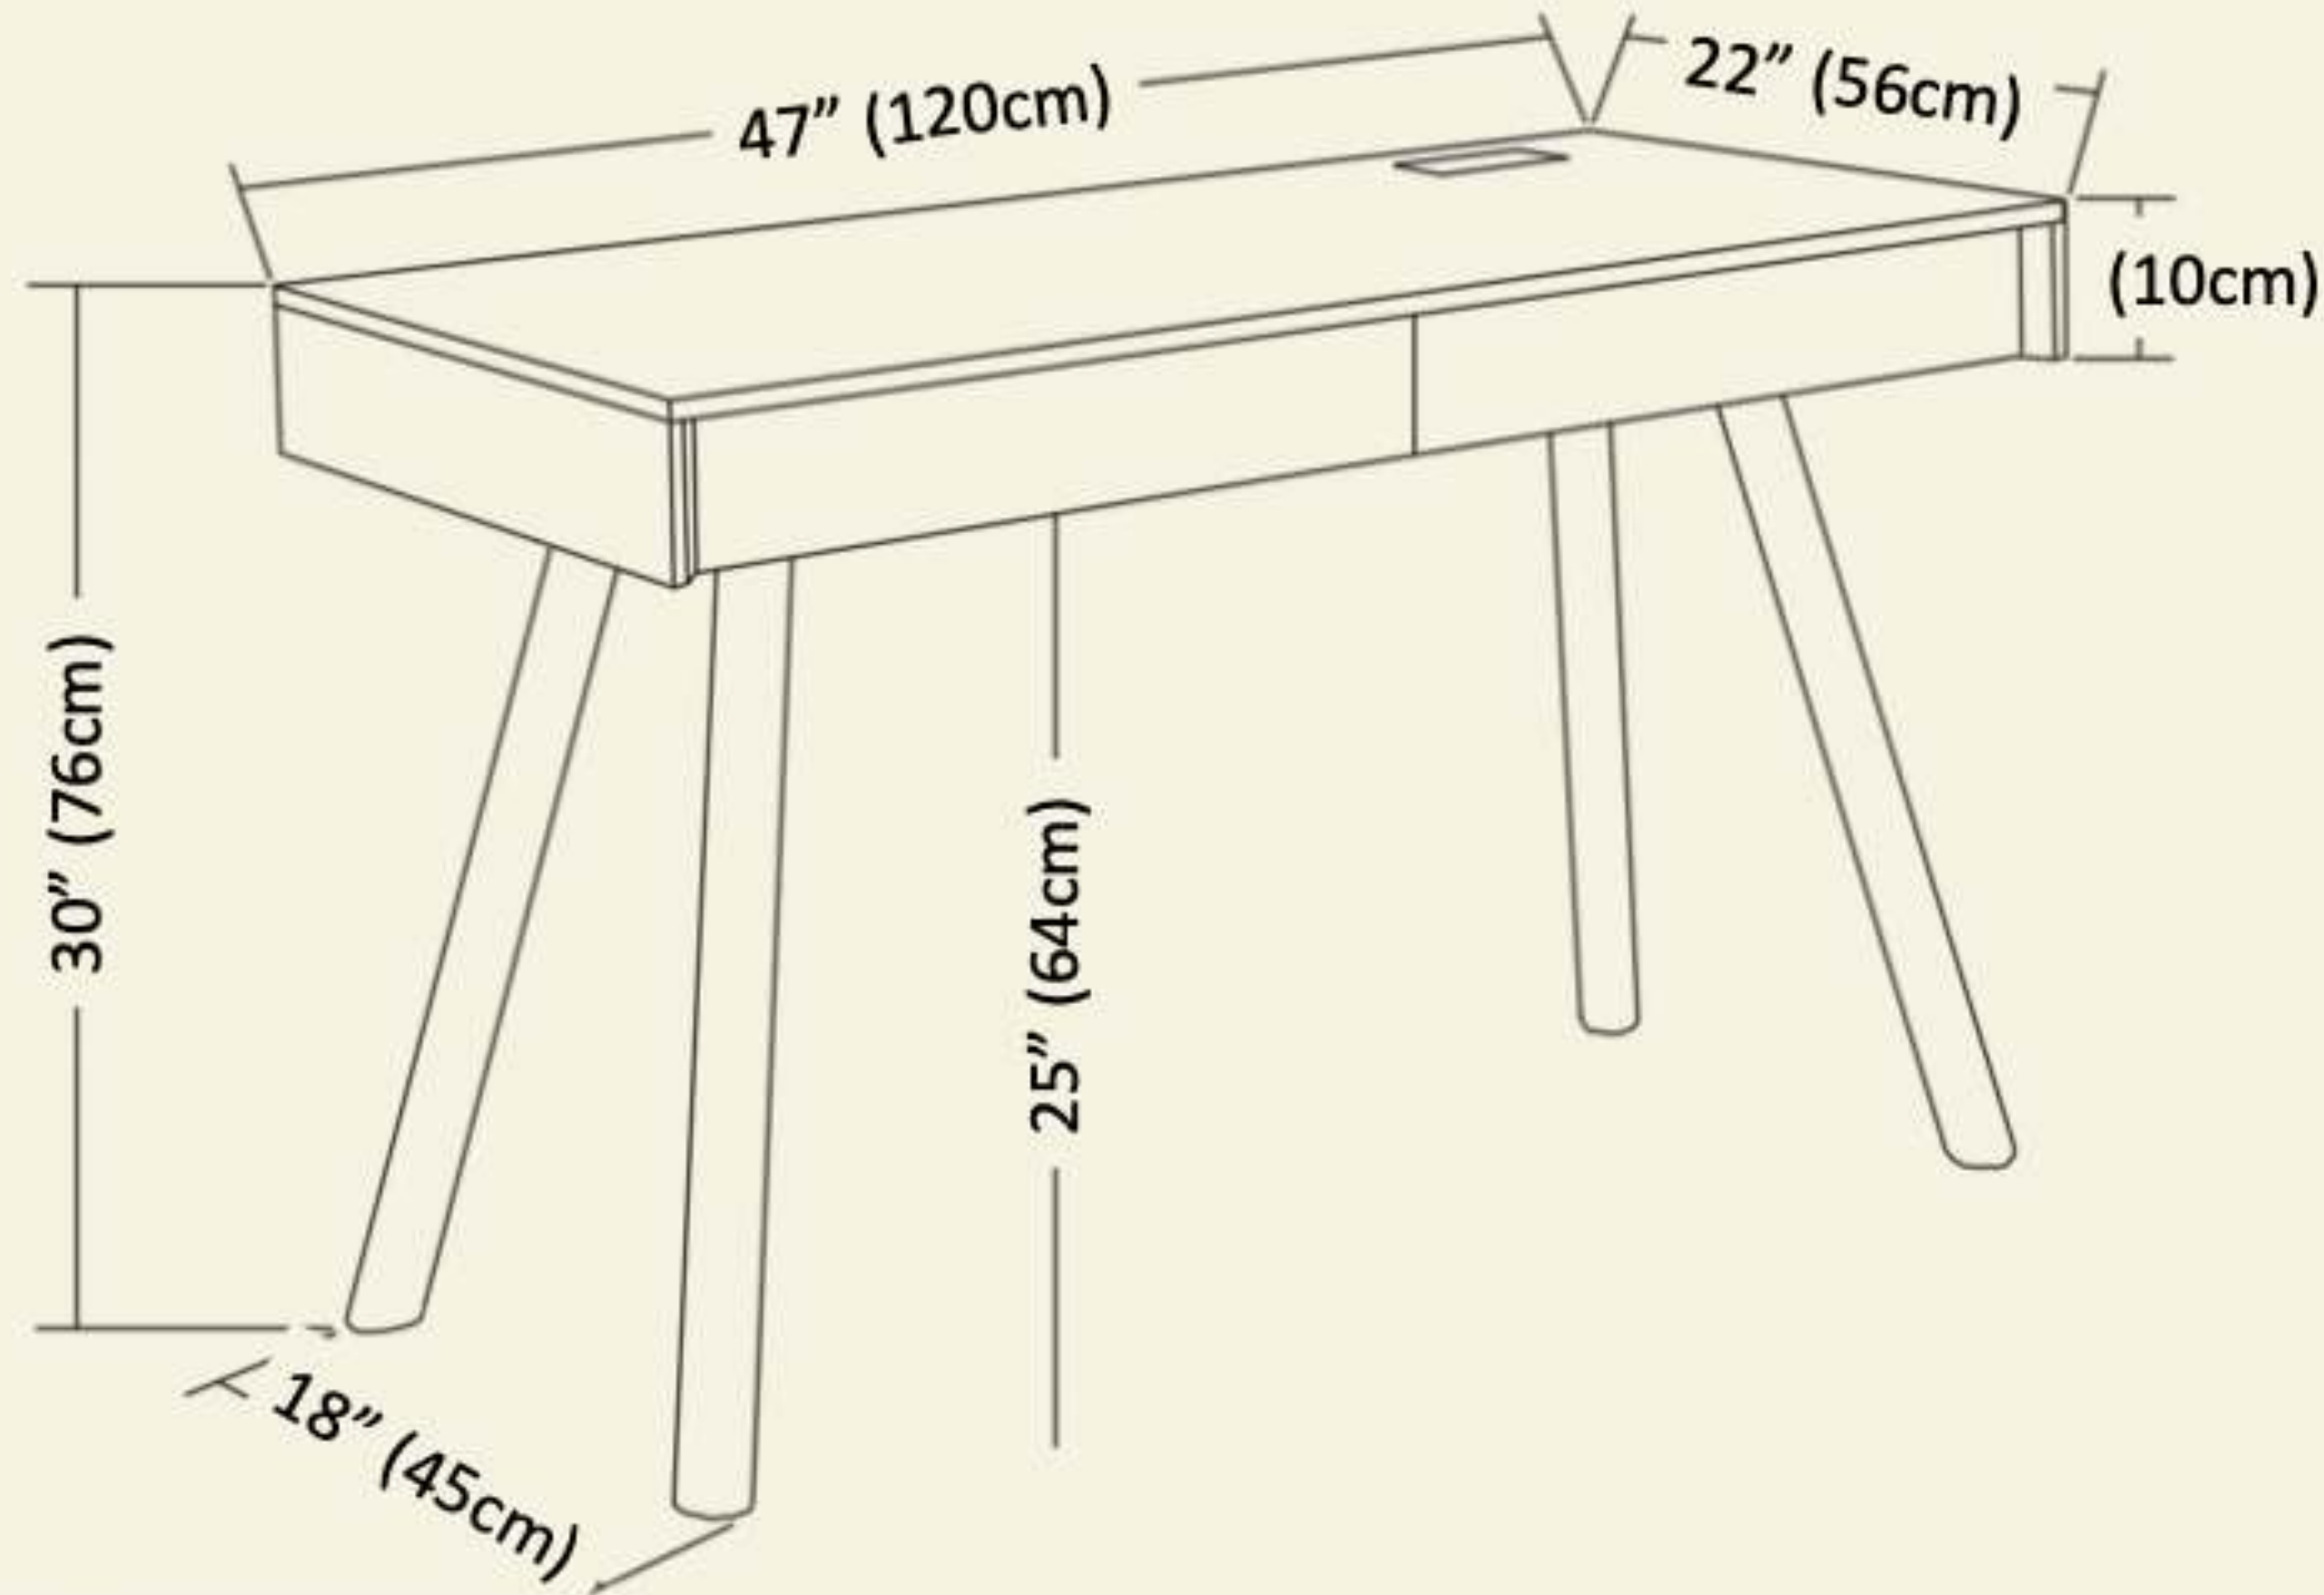

RRP: 535

Name: Smart workstation with Bluetooth speaker and sockets

Code : ST002

Material : Veneer with MDF Table top & Metal Legs (powder coated)

Dimensions : 47"W x 22"D x 30"H (inches)