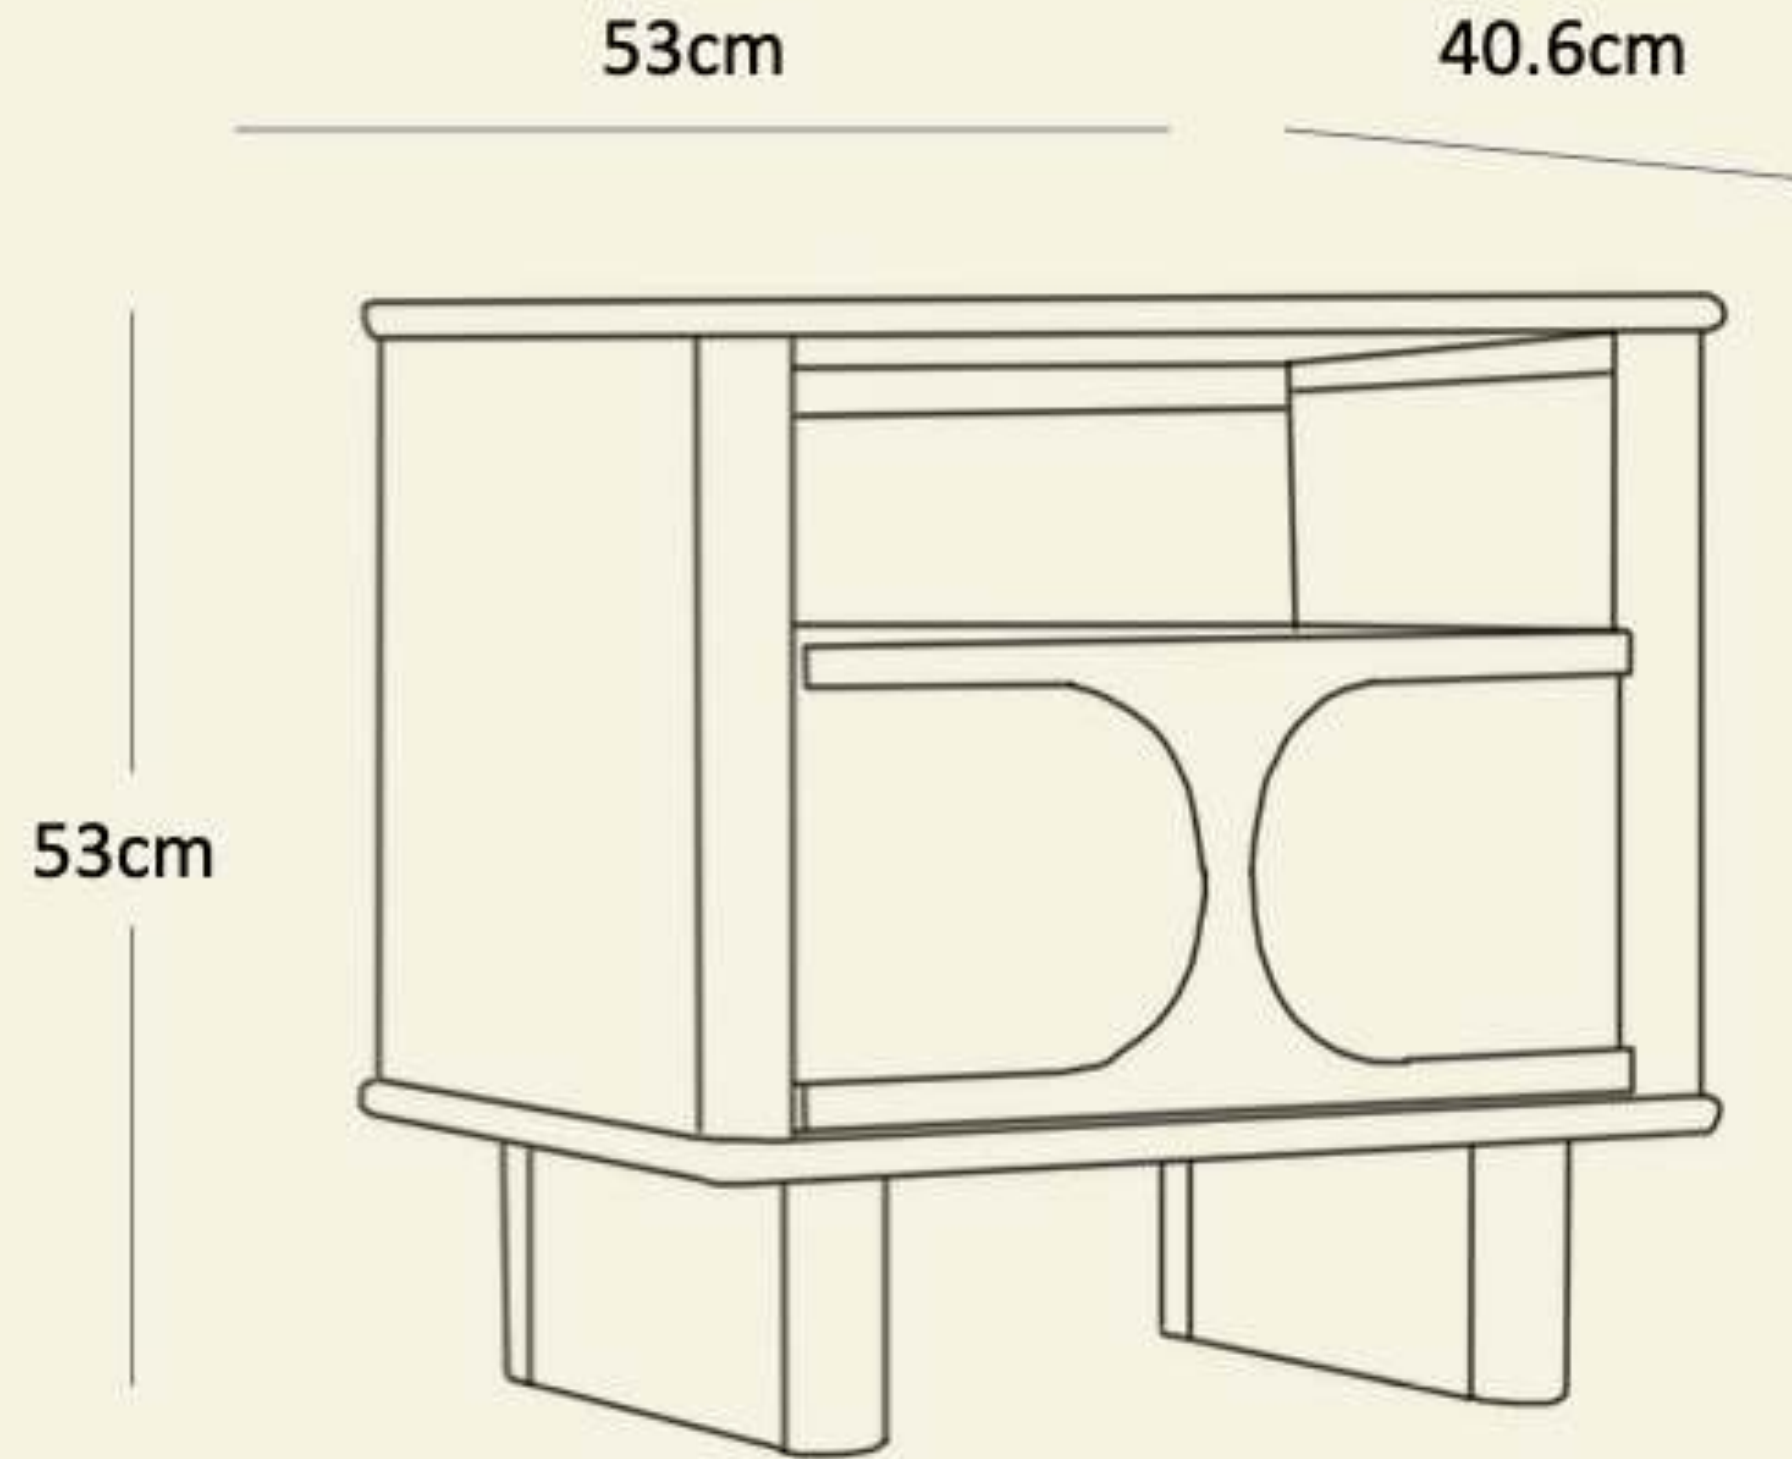

RRP: 344

Name: Solid Oak Nightstand

Code : NSTSW001

Material : Oakwood, Plywood & Engineered wood

Dimensions : 53W x 40.6D x 53H (cm)