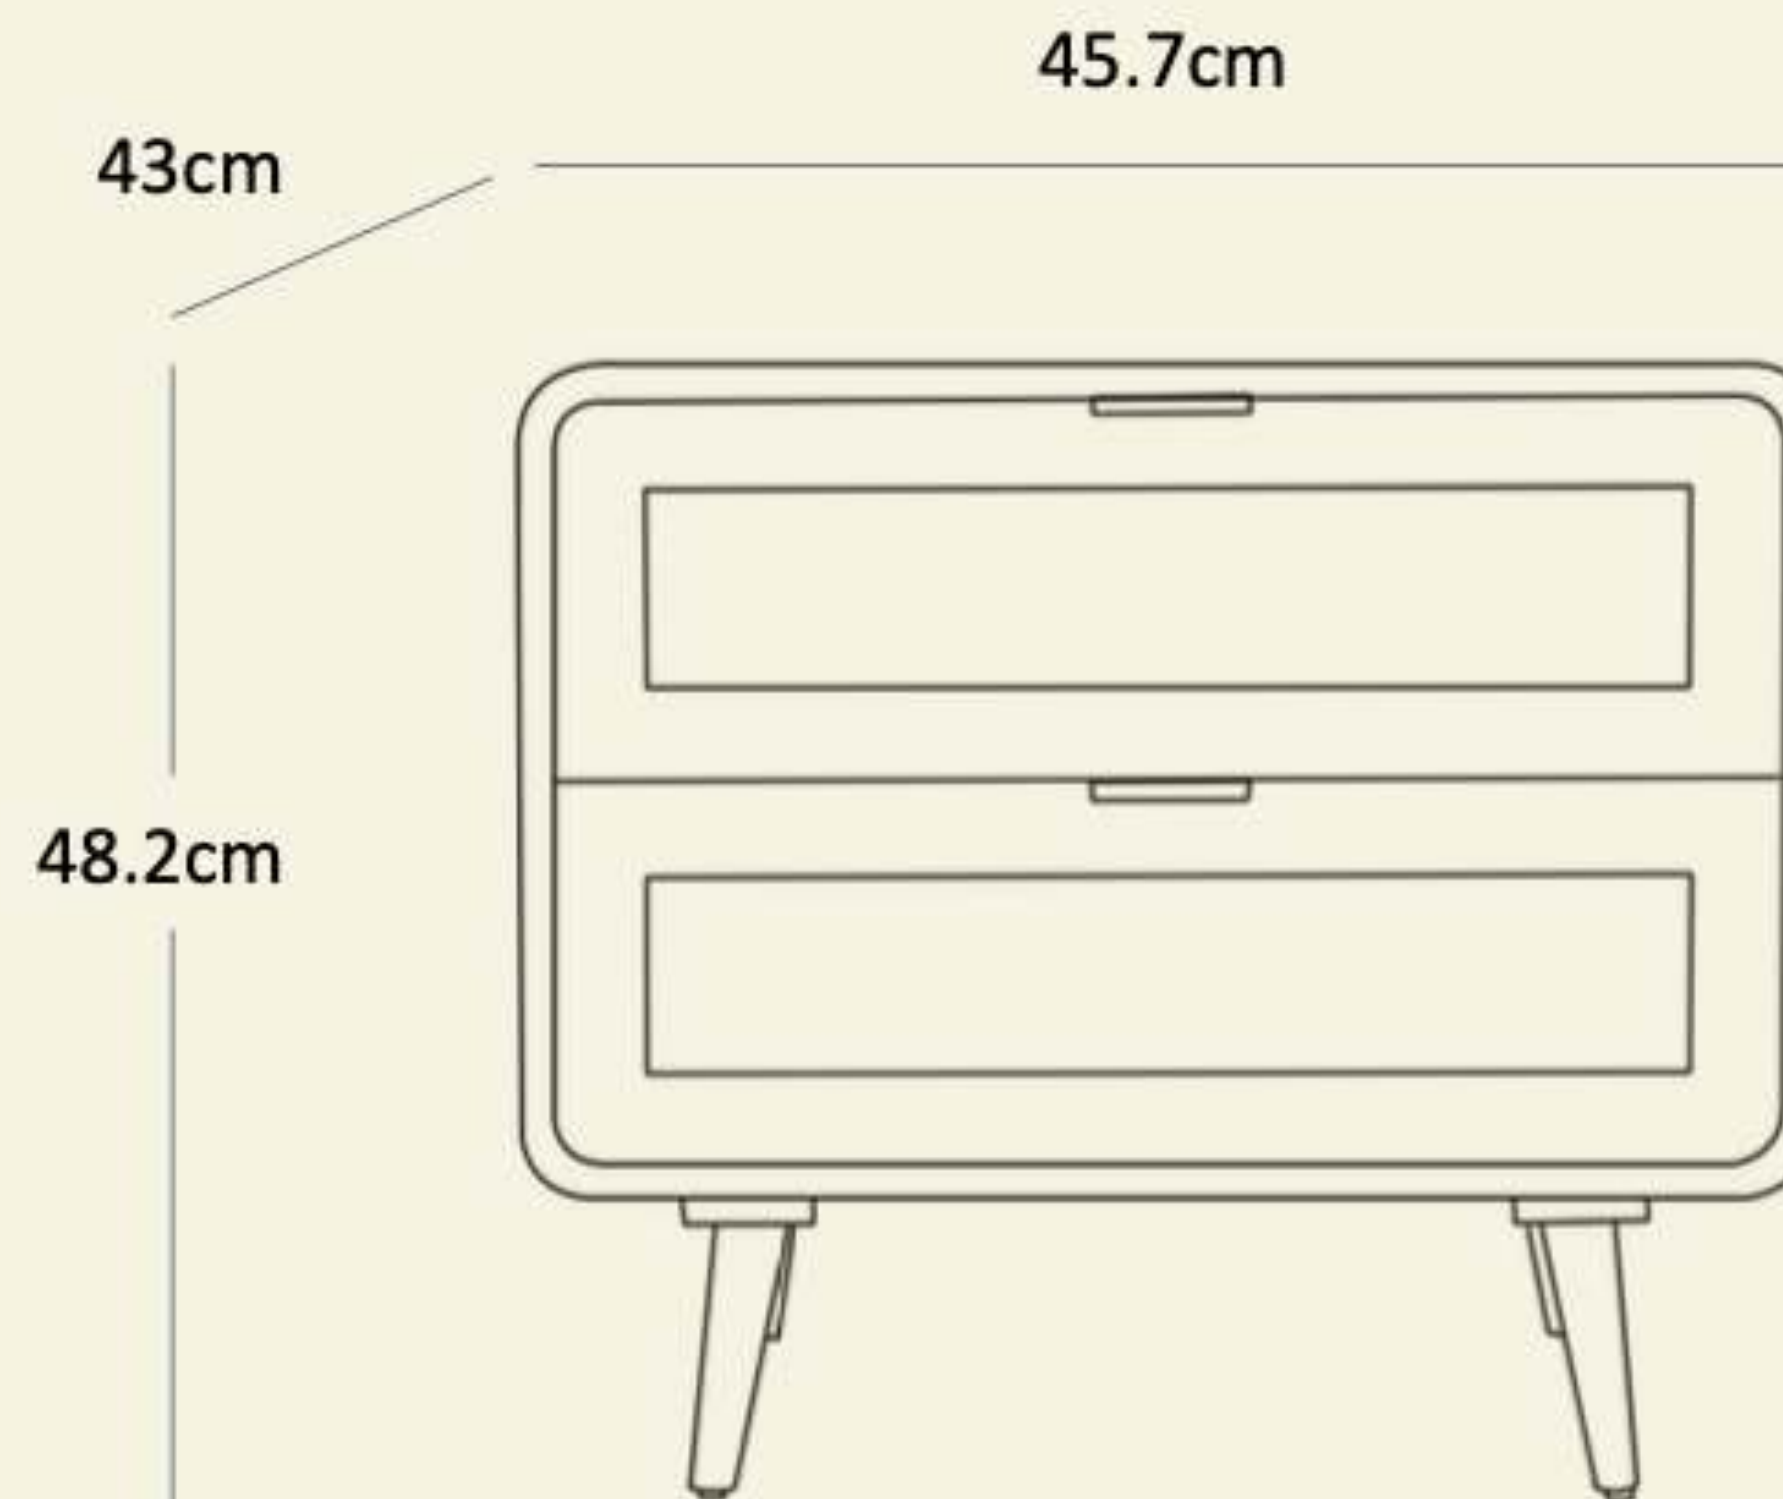

Dimensions large : 40W x 40D x 54H (cm)

Dimensions small : 30W x 30D x 40H (cm)

RRP: 207

Name: Twin Dreams Nested End Table

Code : NST001

Material : Mango wood top, wrought iron leg

Dimensions large : 40W x 40D x 54H (cm)

Dimensions small : 30W x 30D x 40H (cm)

RRP: 207

Name: Twin Dreams Nested End Table

Code : NST001

Material : Mango wood top, wrought iron leg

Dimensions large : 40W x 40D x 54H (cm)

Dimensions small : 30W x 30D x 40H (cm)

Dimensions : 43W x 38D x 53H (cm)

RRP: 244

Name: Wicker Nightstand

Code : NSTSW005

Material : Sheesham wood + Cane wicker

Dimensions : 38W x 37D x 56H (cm)

RRP: 319

Name: Wicker Nightstand