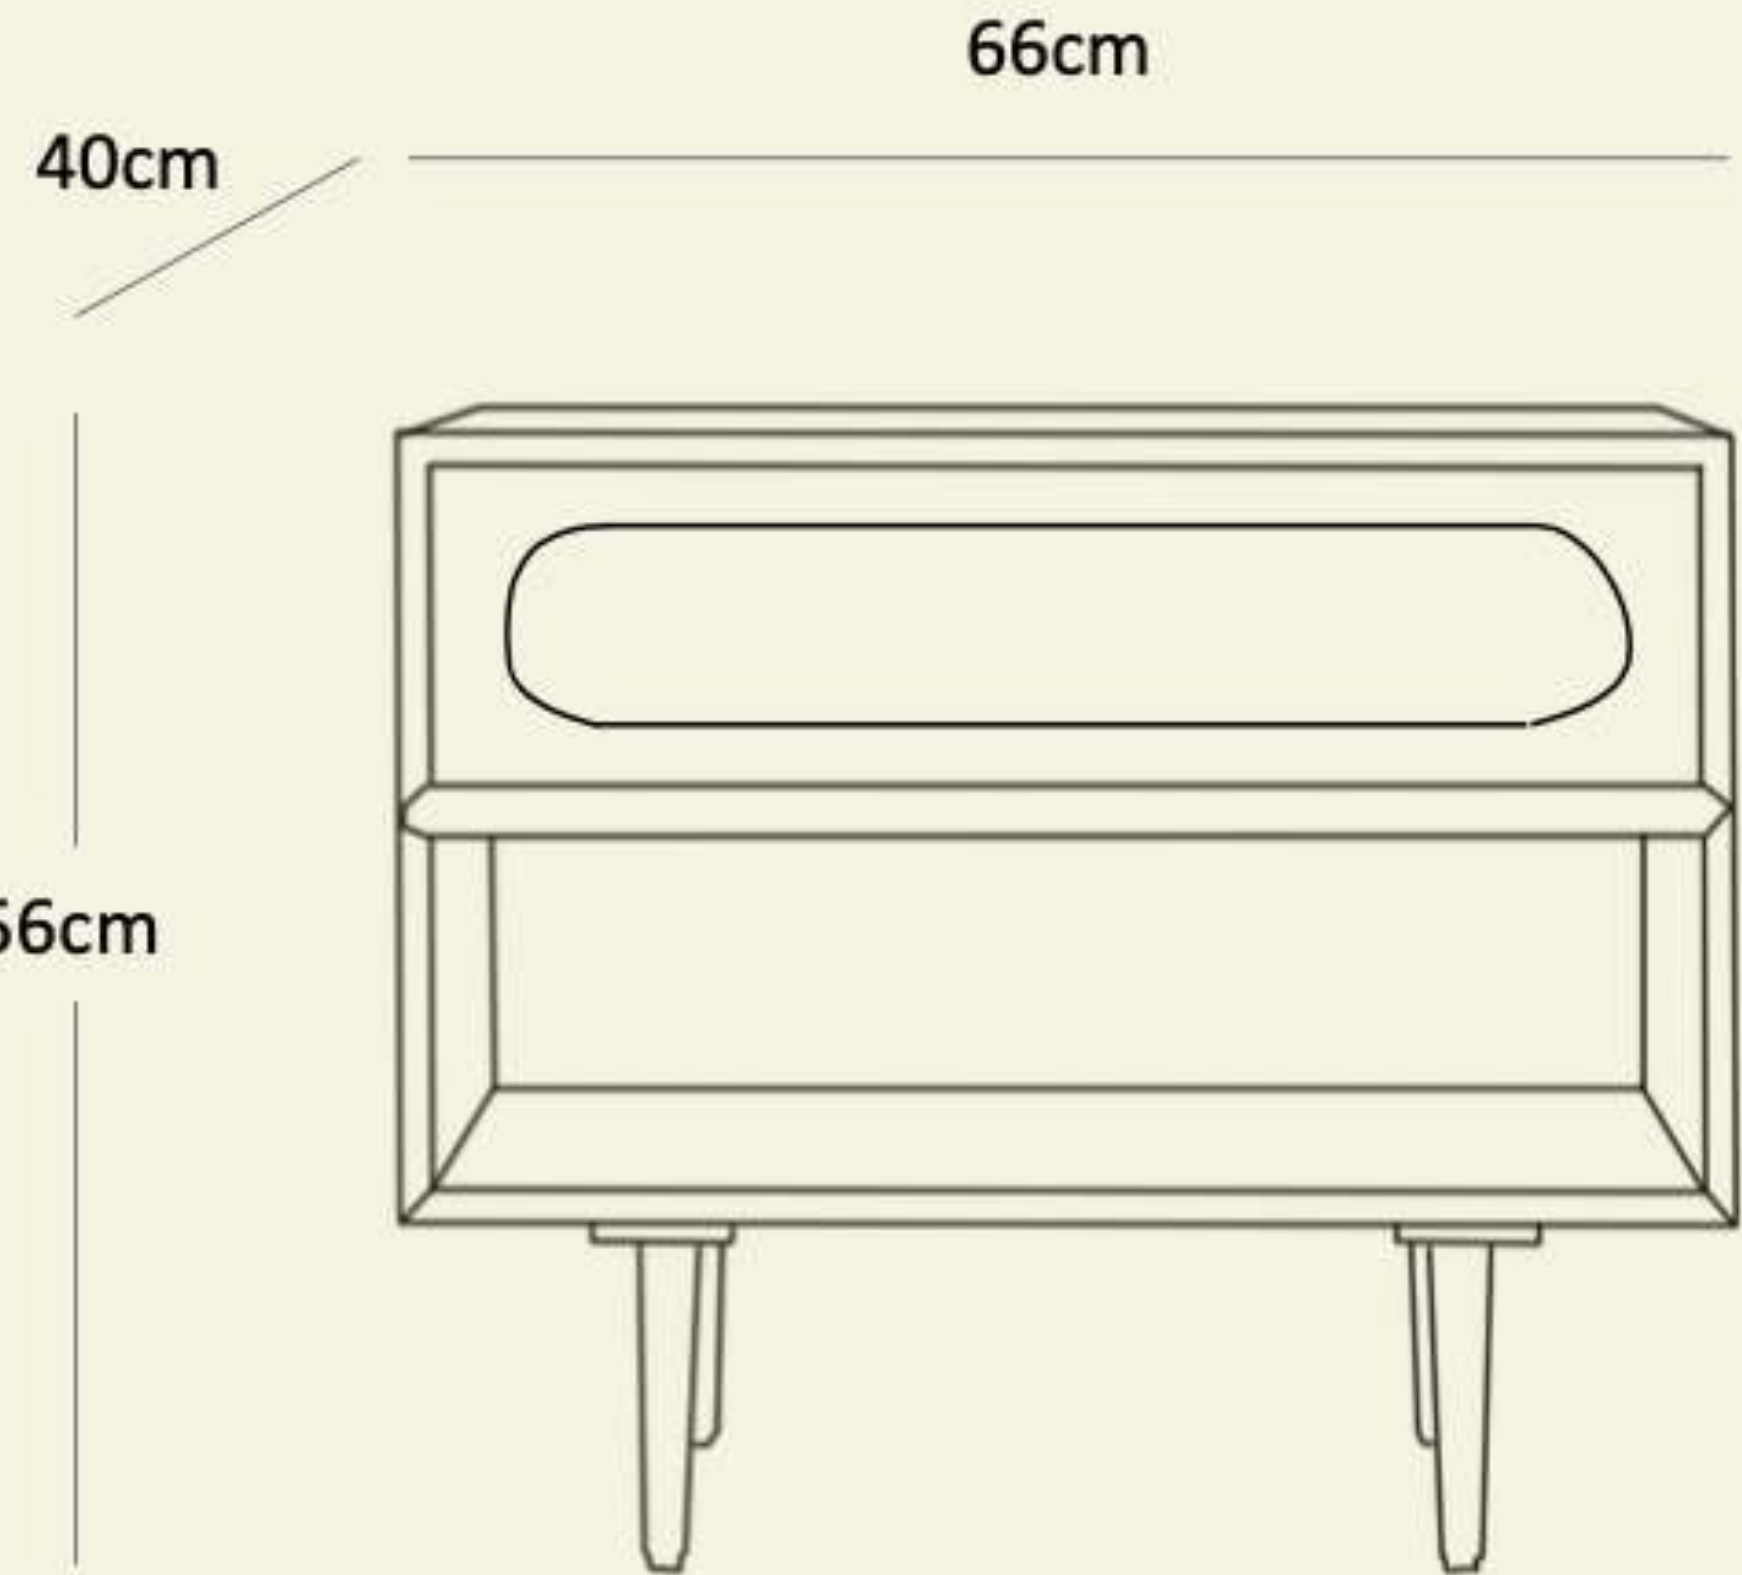

Dimensions large : 40W x 40D x 54H (cm)

Dimensions small : 30W x 30D x 40H (cm)

RRP: 207

Name: Twin Dreams Nested End Table

Code : NST001

Material : Mango wood top, wrought iron leg

Dimensions large : 40W x 40D x 54H (cm)

Dimensions small : 30W x 30D x 40H (cm)

RRP: 207

Name: Twin Dreams Nested End Table

Code : NST001

Material : Mango wood top, wrought iron leg

Dimensions large : 40W x 40D x 54H (cm)

Dimensions small : 30W x 30D x 40H (cm)

Dimensions : 53W x 40.6D x 53H (cm)

RRP: 331

Name: Acacia wood Nightstand

Code : NSTSW002

Material : Acacia wood

Dimensions : 66W x 40D x 56H (cm)

RRP: 306

Name: Mahogany solidwood Nightstand