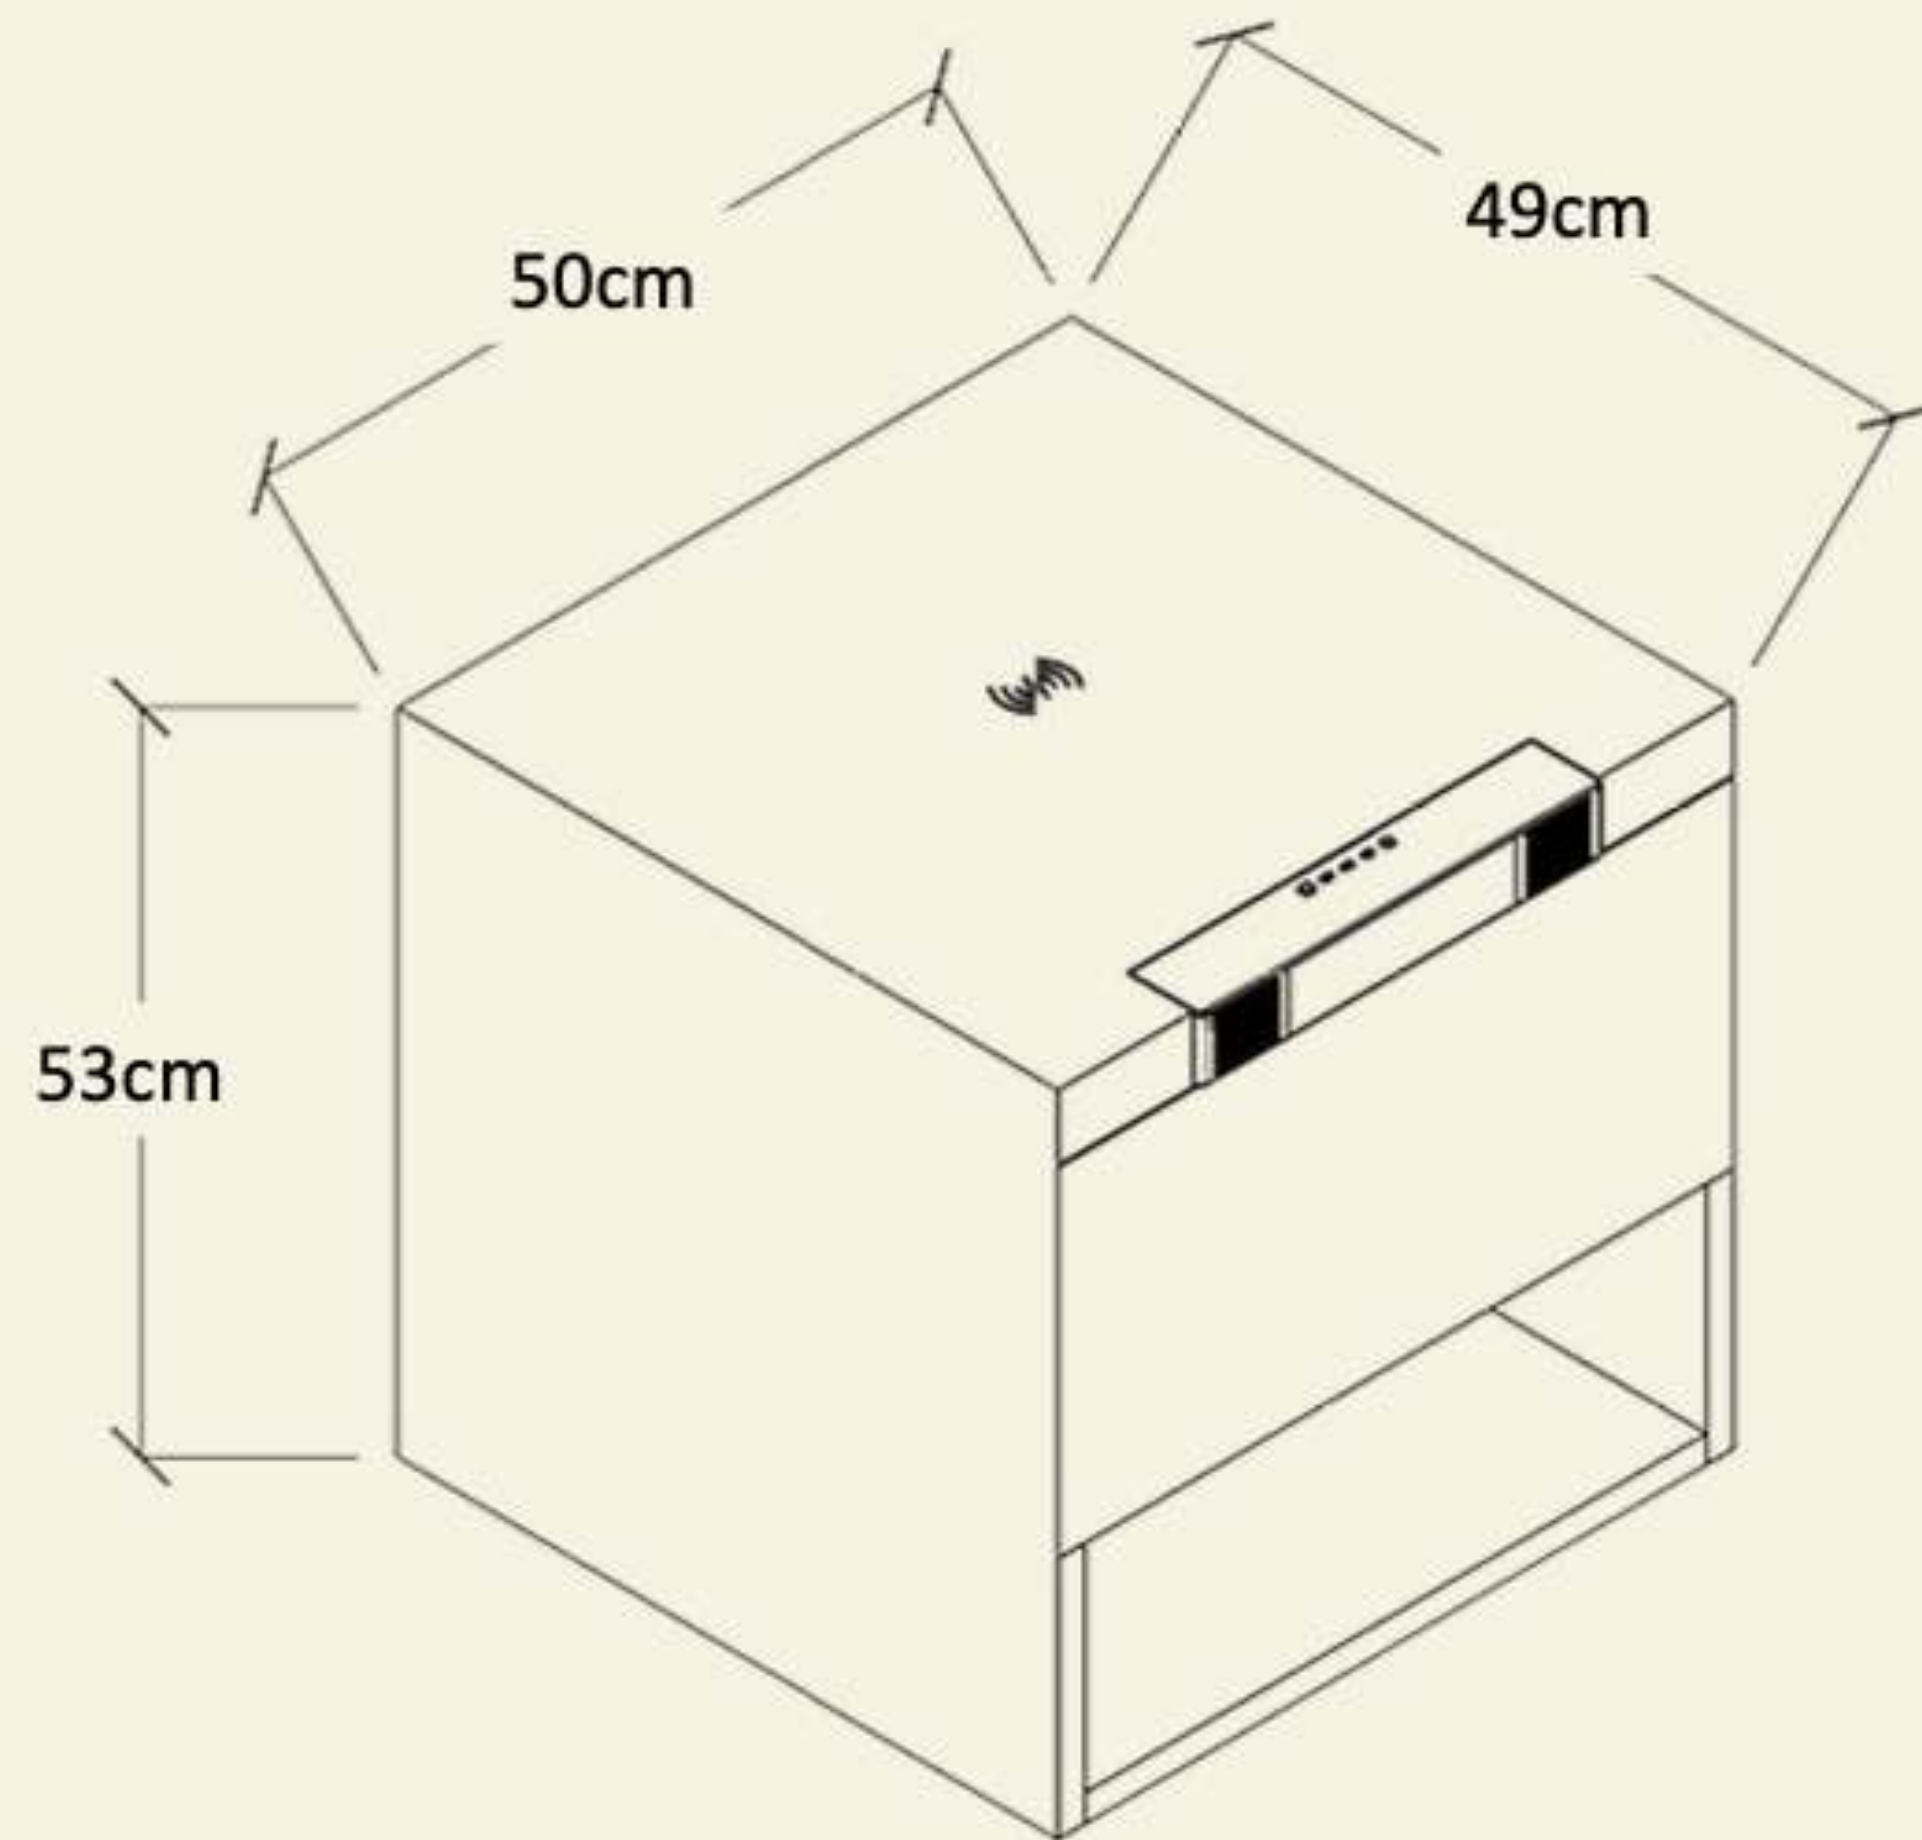

RRP: 485

Name: Sonic Nightstand (Smart Furniture)

Code : SNS002

Material : Beech Veneer on Engineered wood, 15W wireless charging, 20W inbuilt bluetooth speaker, Motion sensor based LED light

Dimensions : 50W x 49D x 53H (cm)