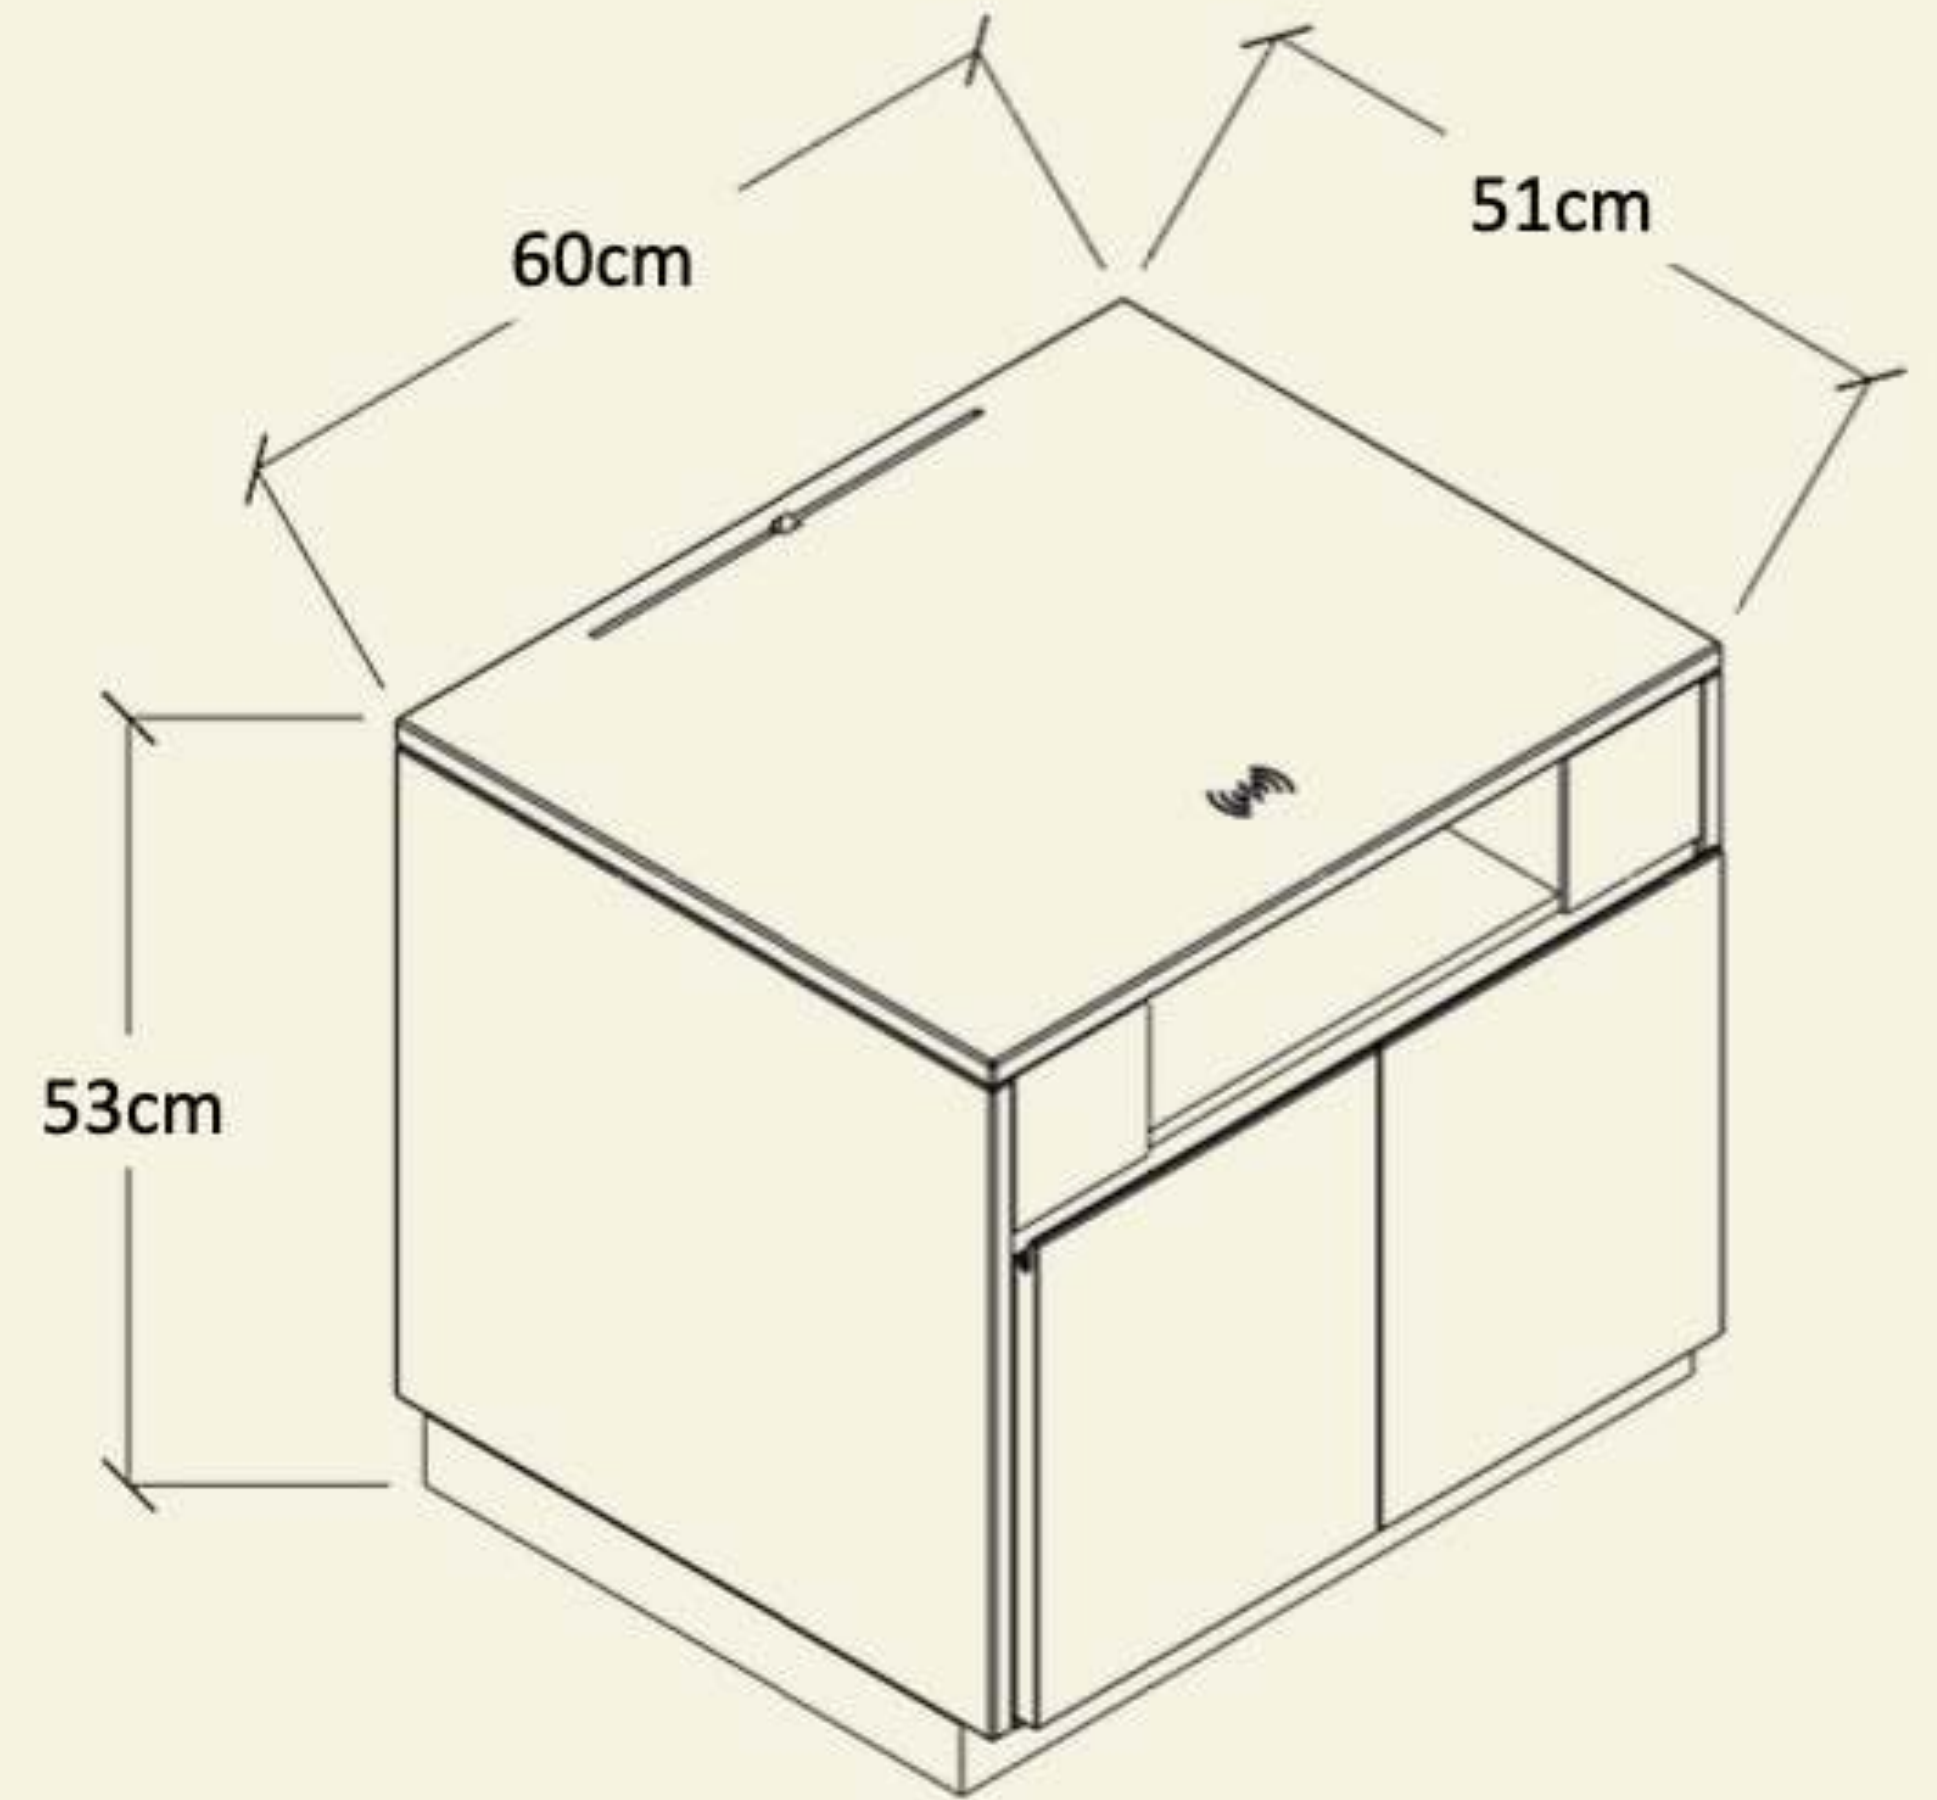

RRP: 933

Name: Aura Nightstand (Smart Furniture)

Code : SNS001

Material : Walnut Veneer on Engineered wood, 15W wireless charging, 20W inbuilt bluetooth speaker, upto 20 degree below room temperature, Motion sensor based LED light

Dimensions : 60W x 51D x 53H (cm)