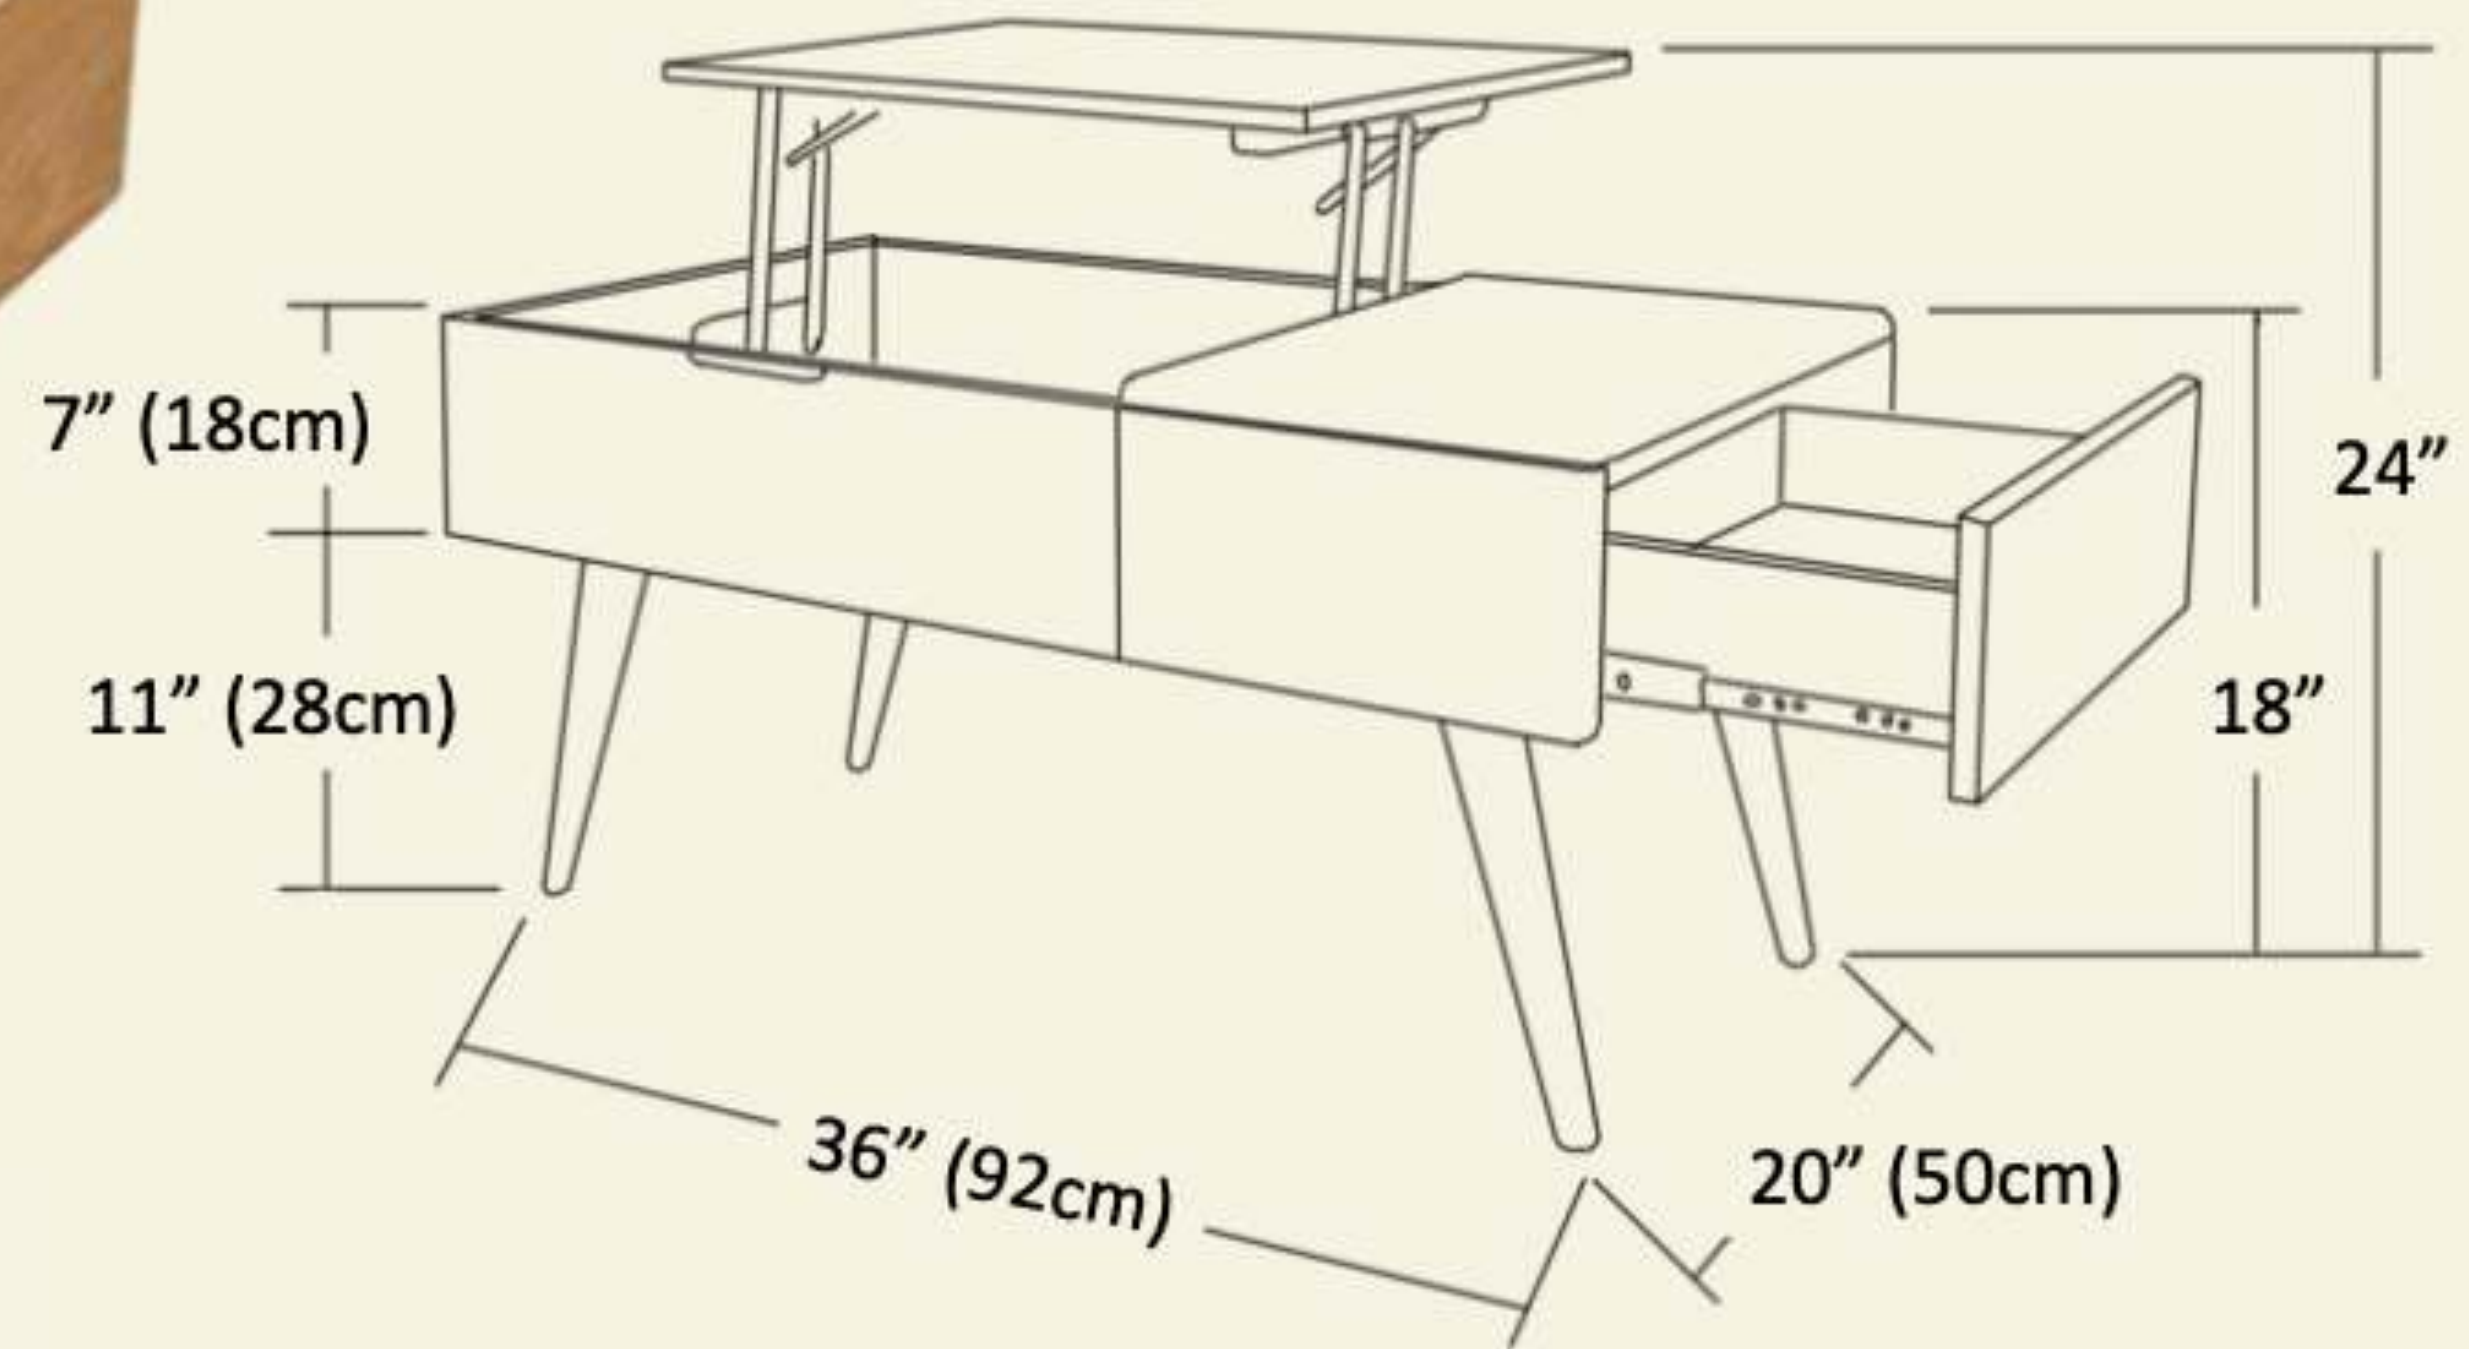

Dimensions : 50W x 49D x 53H (cm)

RRP: 199

Name: Zenith Nightstand (Smart Furniture)

Code : SNS003

Material : Wooden frame, Leather cover surface, wireless charging, Fingerprint Lock

Dimensions : 55W x 45D x 53H (cm)