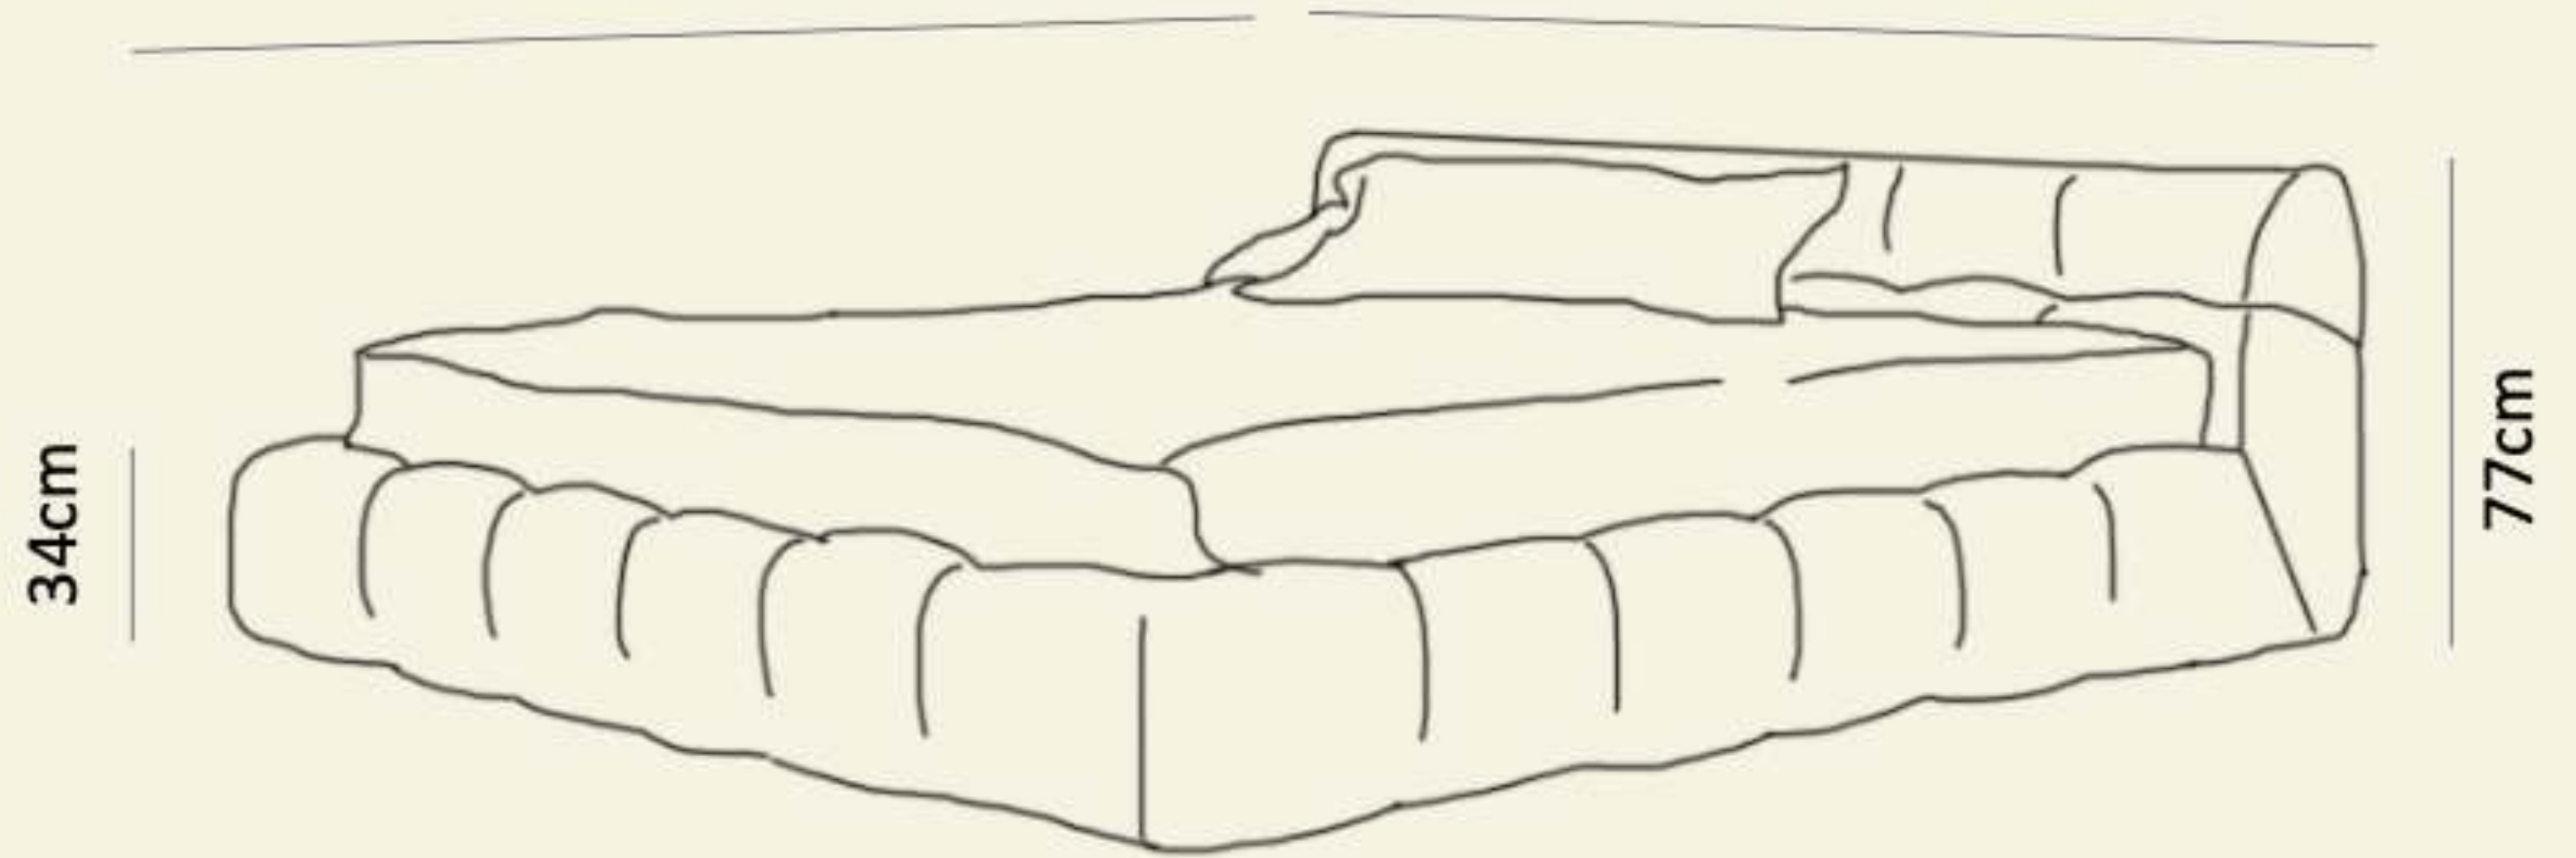

Dimensions : 218W x 230D x 137H (cm)

247cm

200cm

RRP: 1583

Code : BD001

Material : Polyester Fabric, 32 Density Foam, Polyfill, Plywood (internal Structure)

Dimensions : 200W x 247D x 34H , Headboard height -77H (cm)