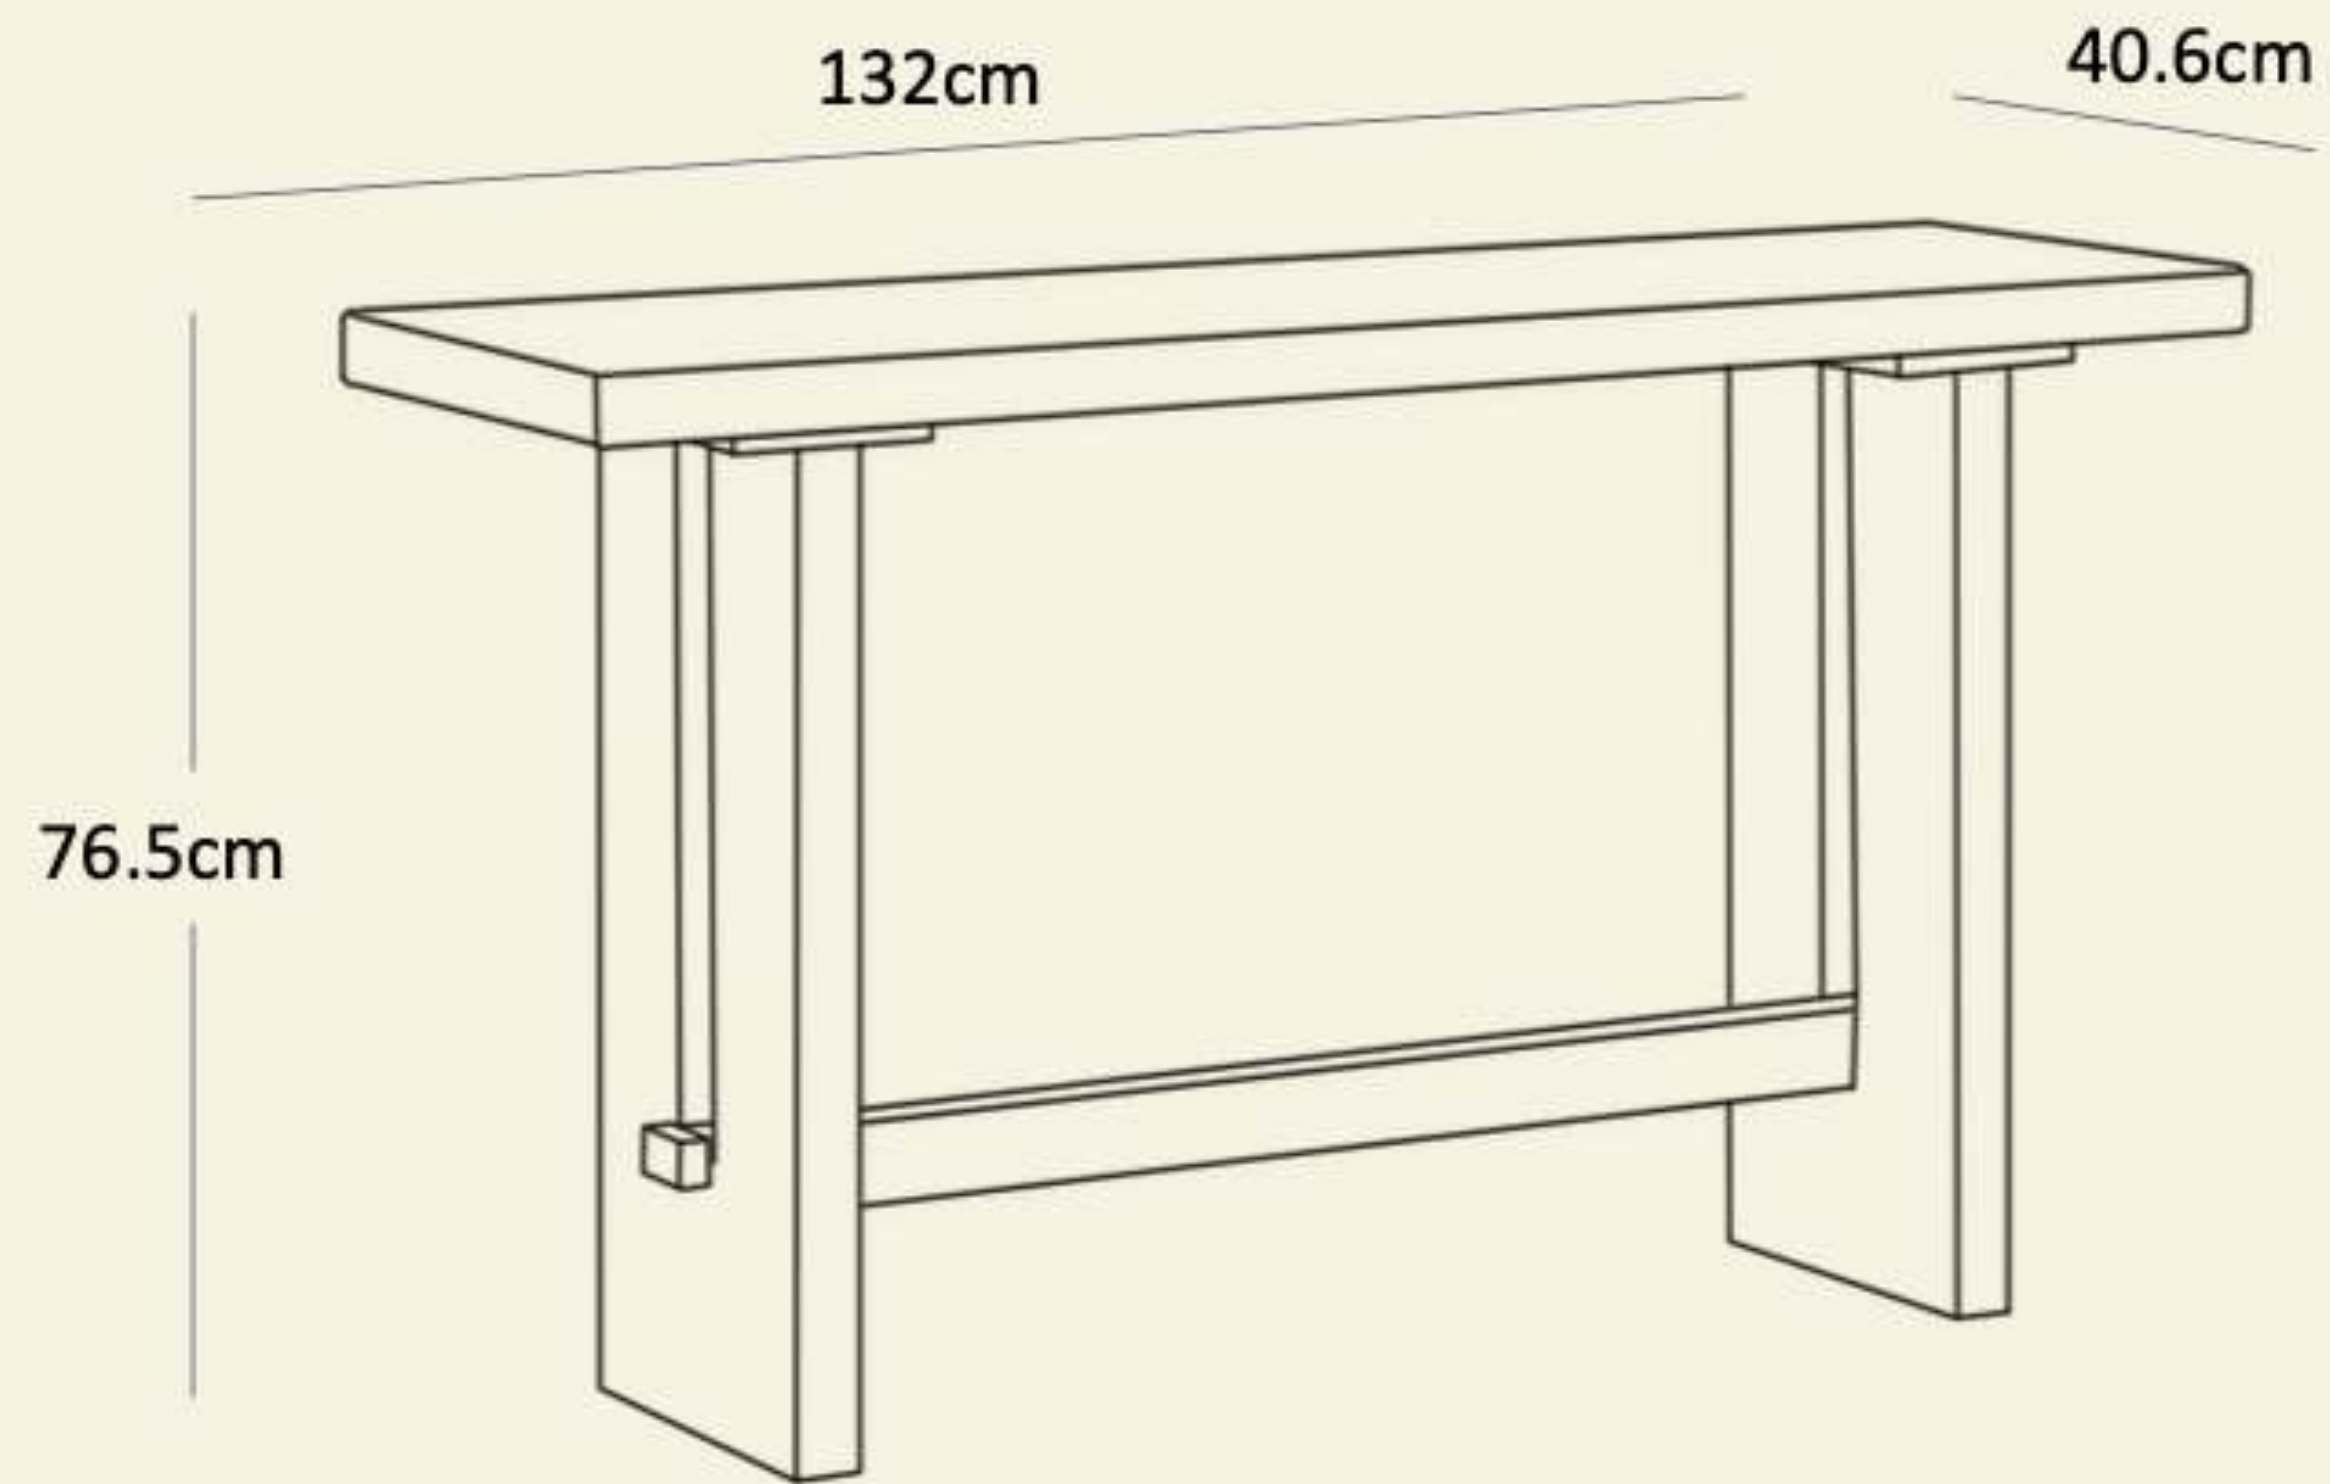

RRP: 246

Name: Liaison Console Table

Code : CON005

Material : Oak Wood with Dark Brown Polish,
Marble Top

Dimensions : 132W x 40.6D x 76.5H (cm)