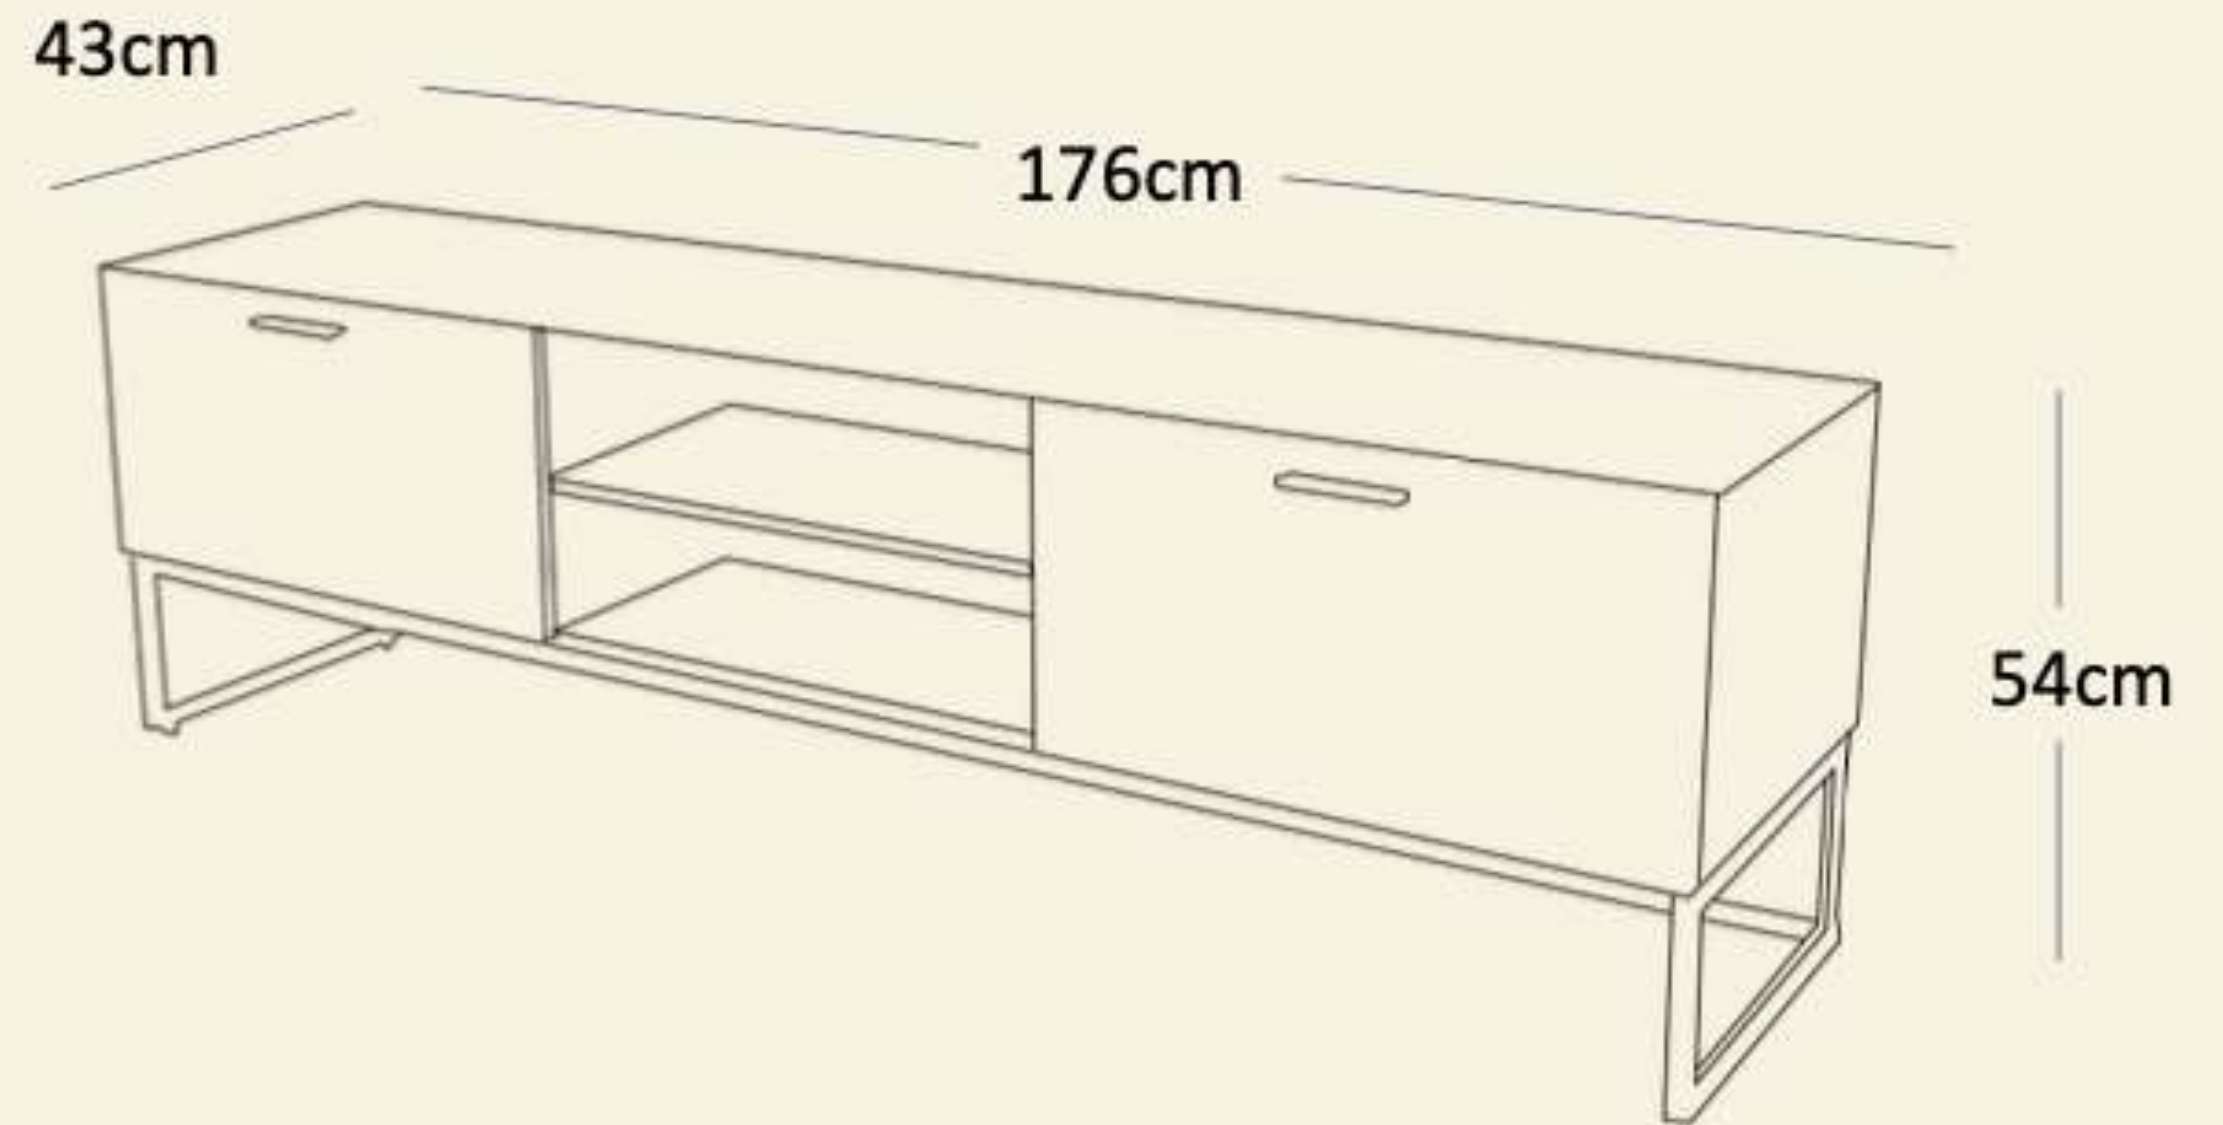

RRP: 212

Name: Grey Sideboard

Code : SB001

Material : Grey Veneer on MDF with Metal Understructure (powder coated)

Dimensions : 176W x 43D x 54H (cm)