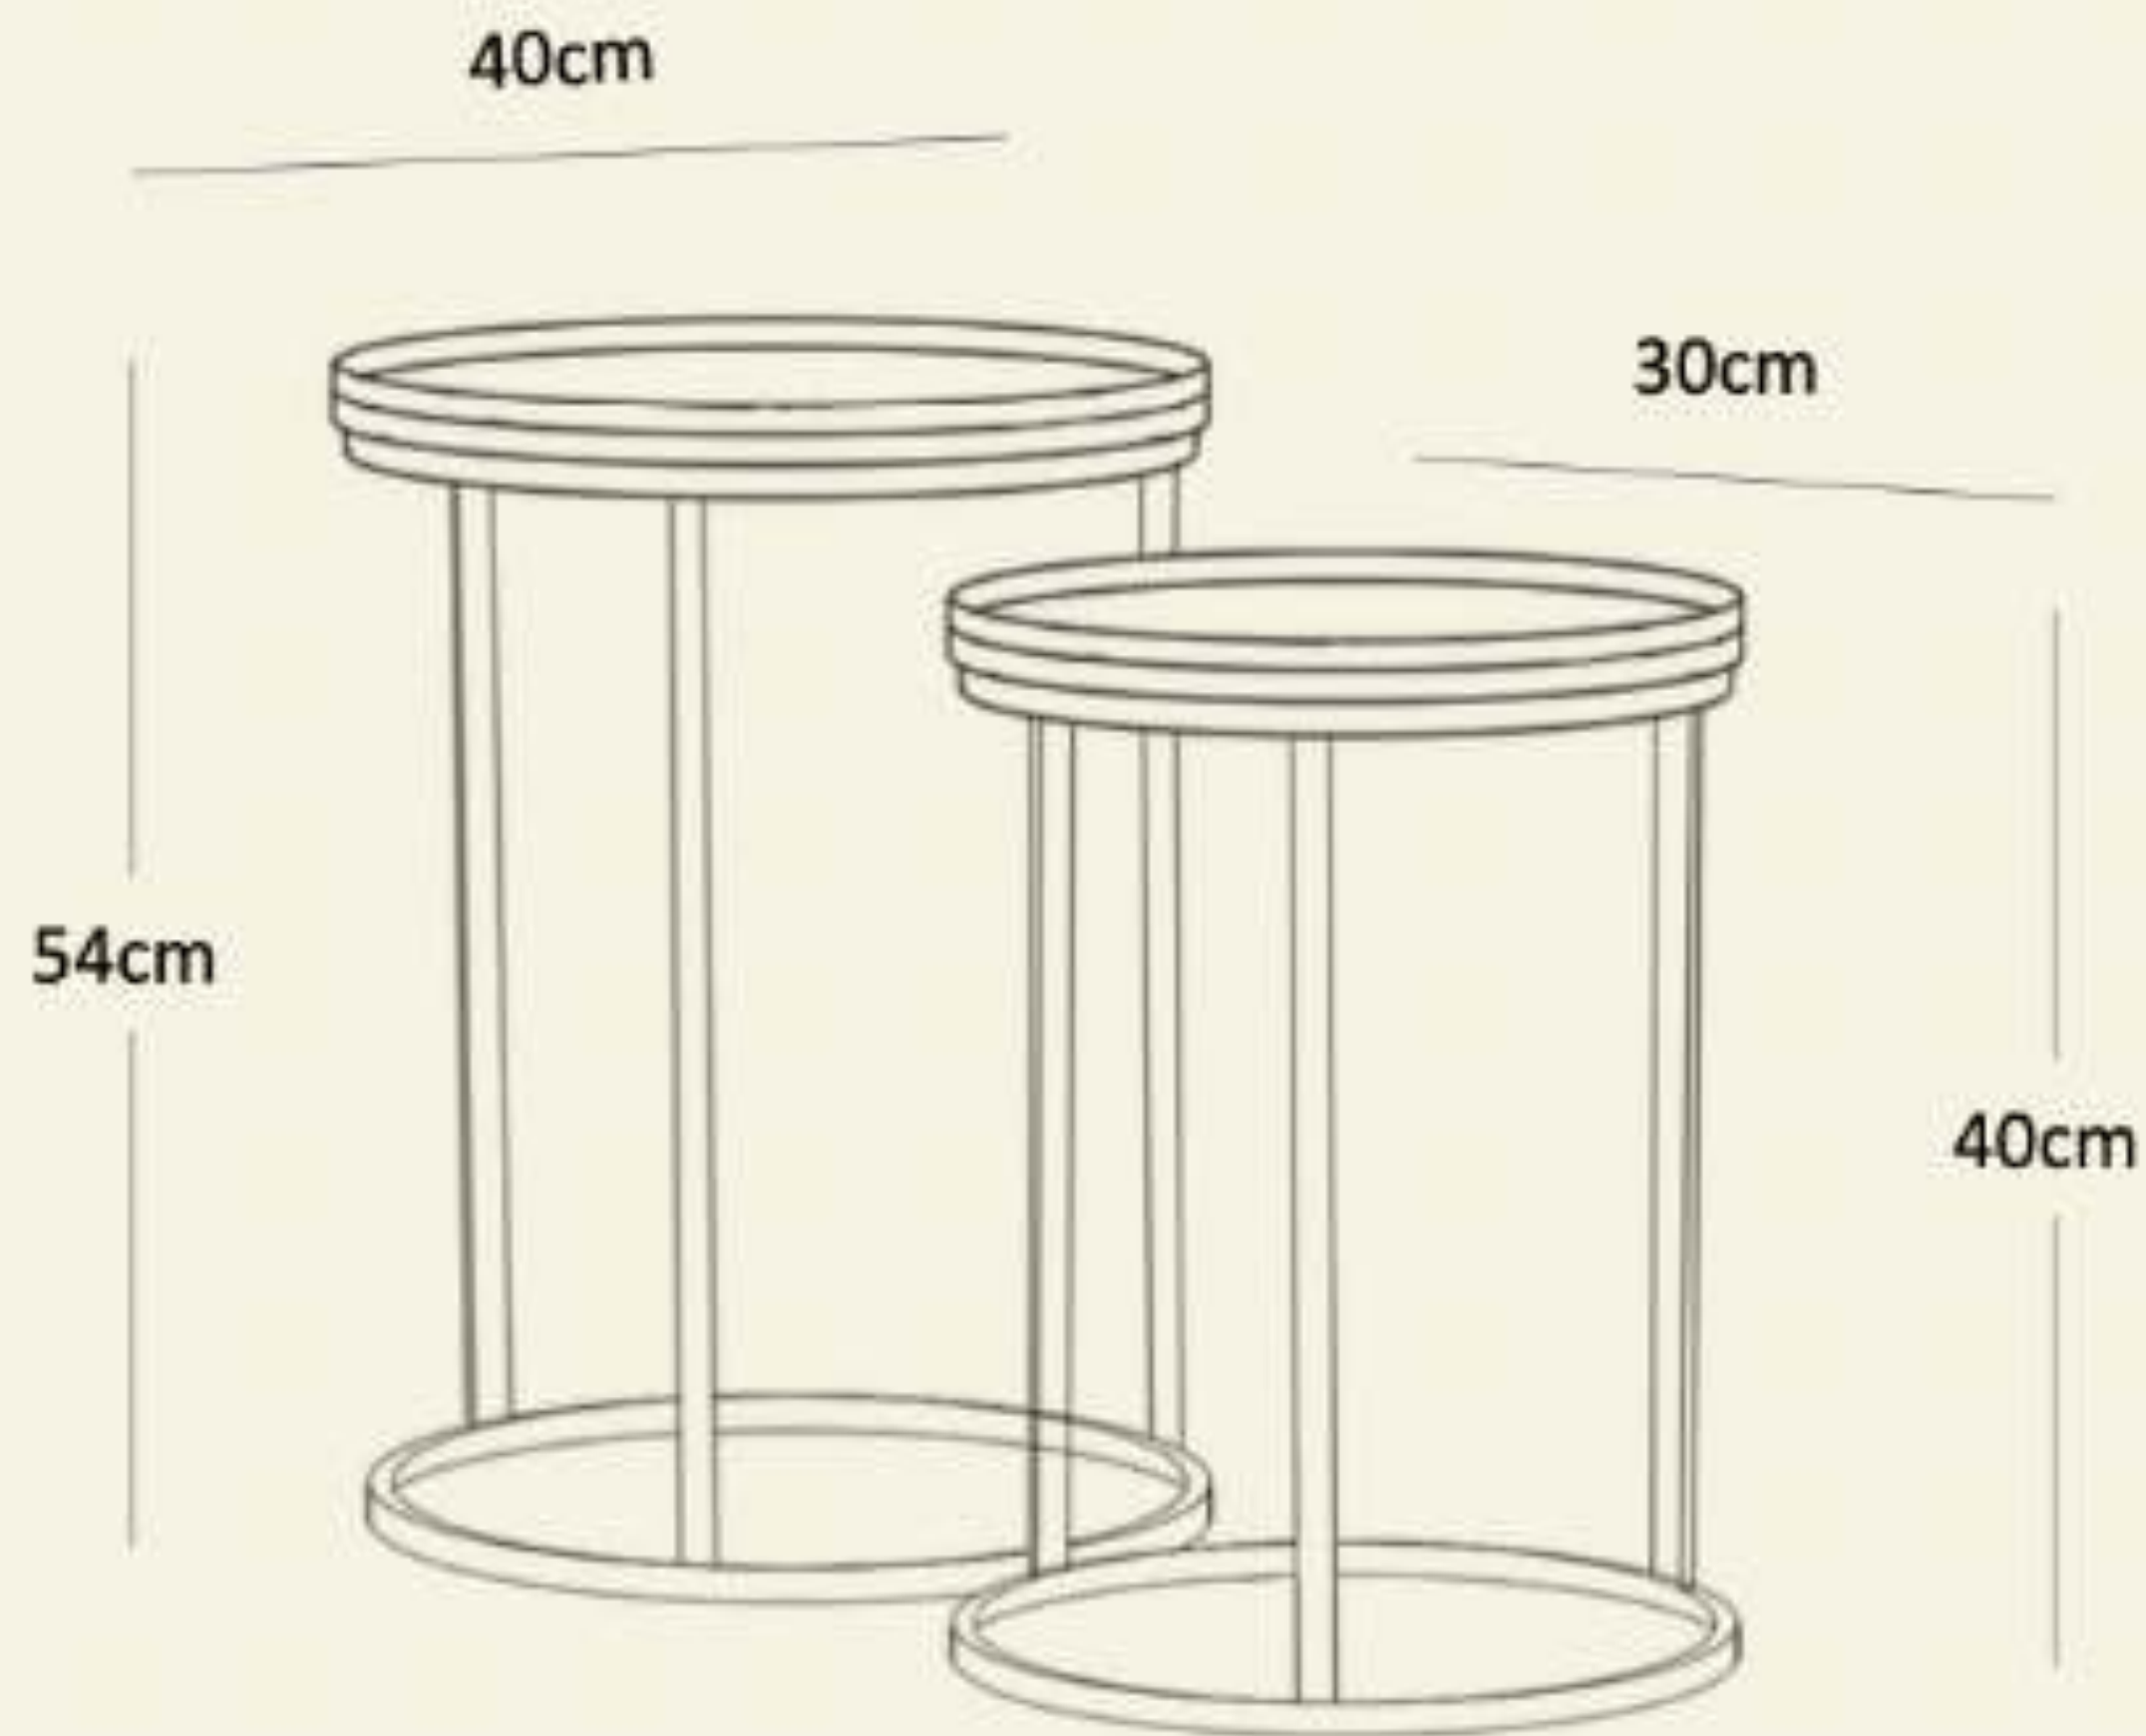

Name: Egyptian Essence End Table

Code : ST003

Material : Mango/Acacia wood, Wrought iron legs,

Dimensions : 42W x 42D x 50H (cm)

RRP: 132

Name: C Shaped End Table with Drawer

Code : ST003

Material : Mango/Acacia wood, Metal legs

Dimensions : 35W x 45D x 69H (cm)

RRP: 160

Name: Midnight Serenade End Table

Code : ST002

Material : Legs with veneer finish, Oakwood top

Dimensions : 40W x 40D x 50H (cm)

RRP: 207

Name: Twin Dreams Nested End Table

Code : NST001

Material : Mango wood top, wrought iron leg

Dimensions large : 40W x 40D x 54H (cm)

Dimensions small : 30W x 30D x 40H (cm)

RRP: 207

Name: Twin Dreams Nested End Table

Code : NST001

Material : Mango wood top, wrought iron leg

Dimensions large : 40W x 40D x 54H (cm)

Dimensions small : 30W x 30D x 40H (cm)

RRP: 207

Name: Twin Dreams Nested End Table

Code : NST001

Material : Mango wood top, wrought iron leg

Dimensions large : 40W x 40D x 54H (cm)