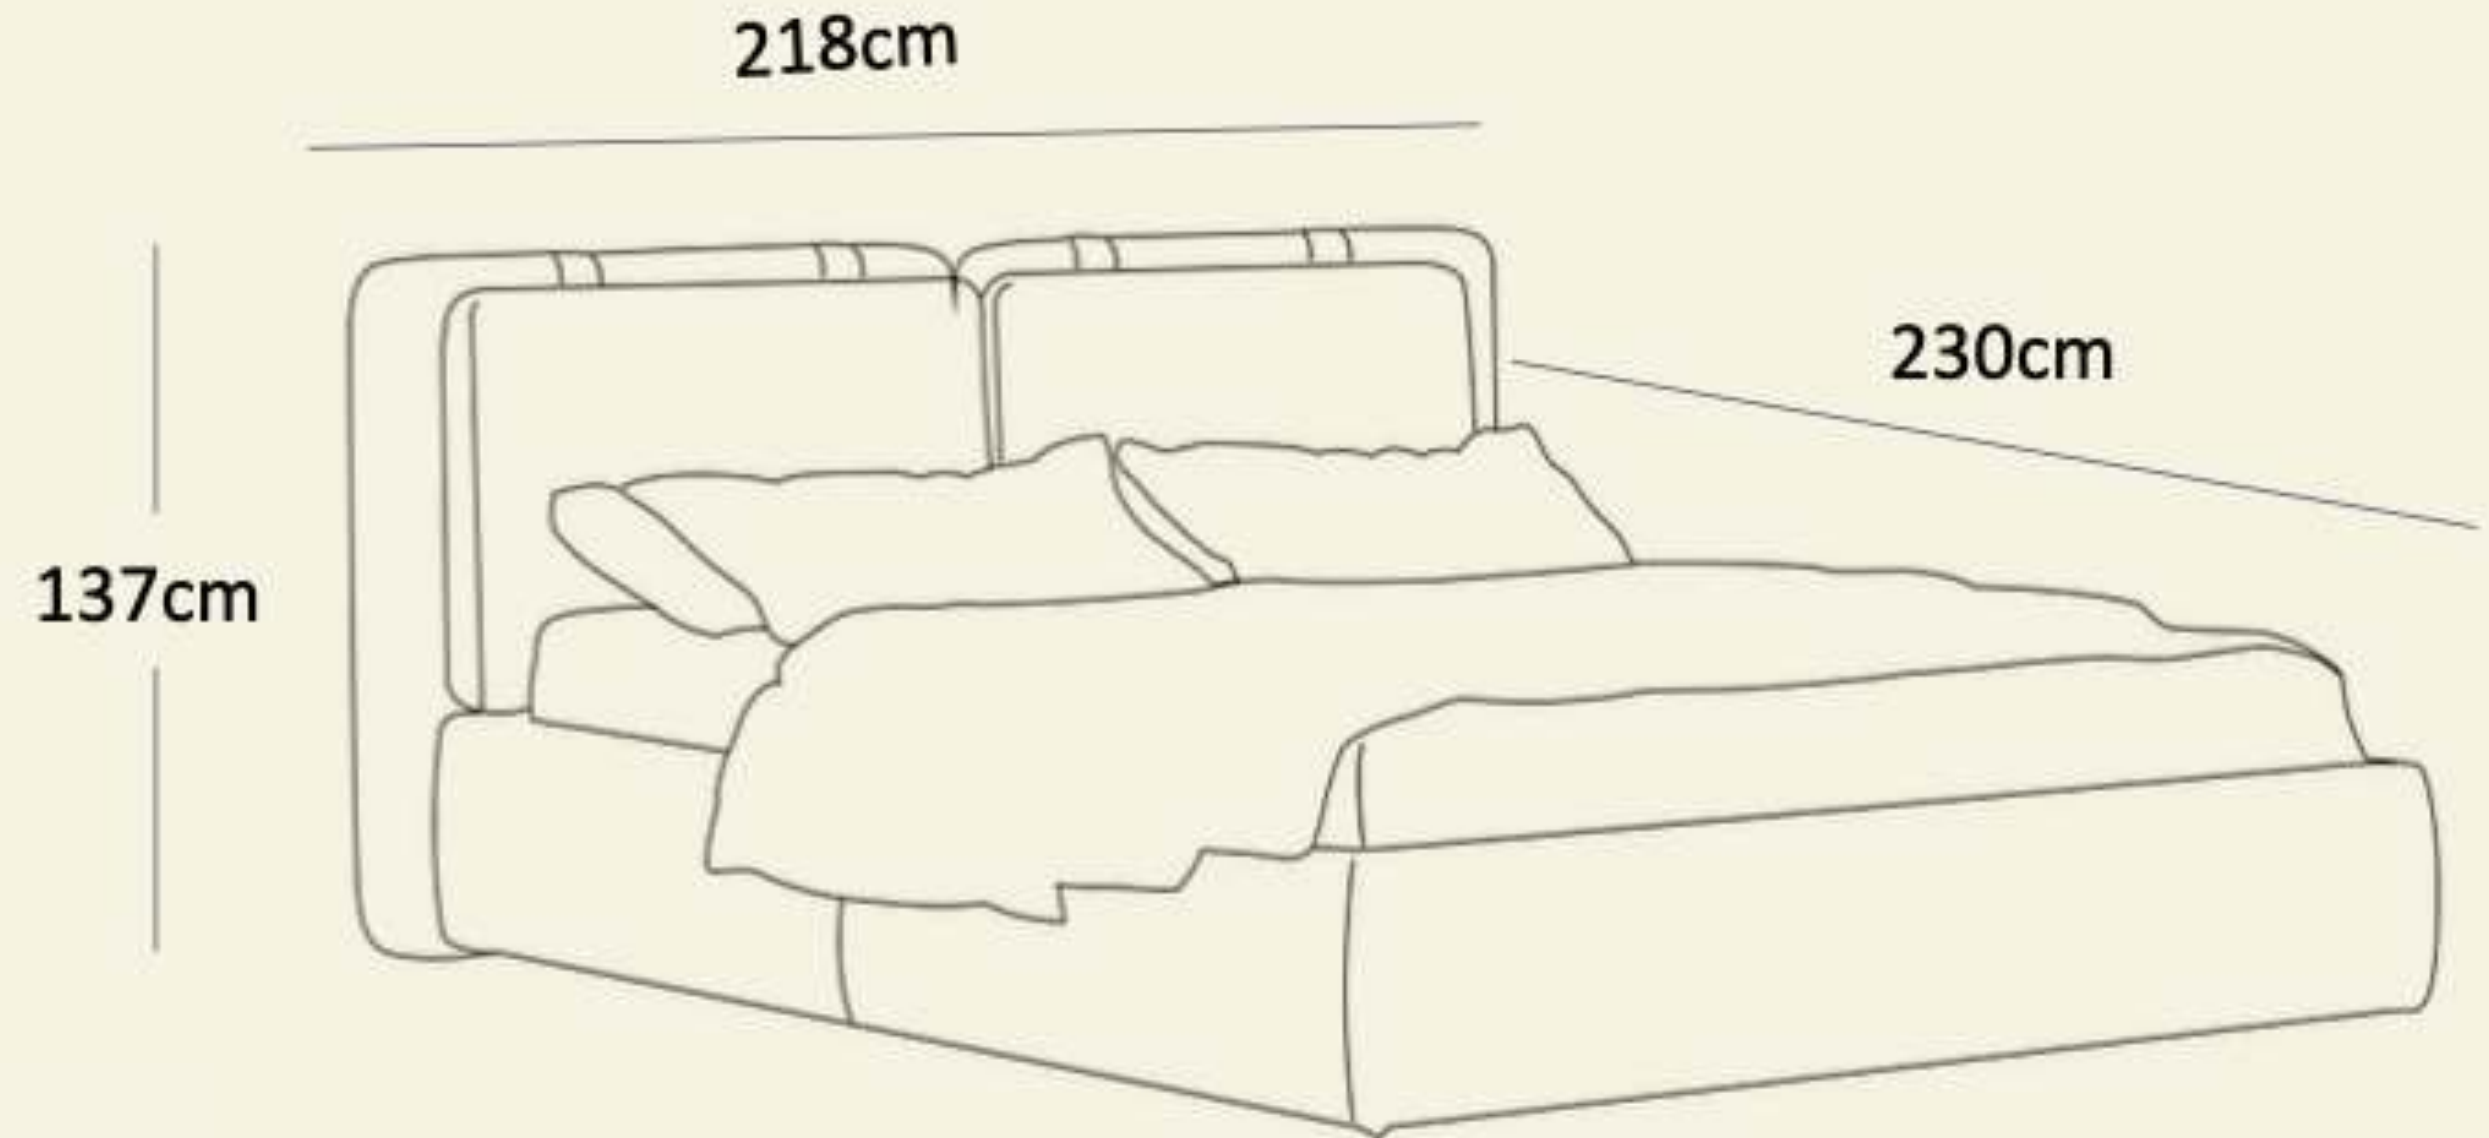

RRP: 1633

Name: Regal Bed

Code : BD002

Material : Fabric suede, 32 density foam, Plywood (internal structure)

Dimensions : 218W x 230D x 137H (cm)