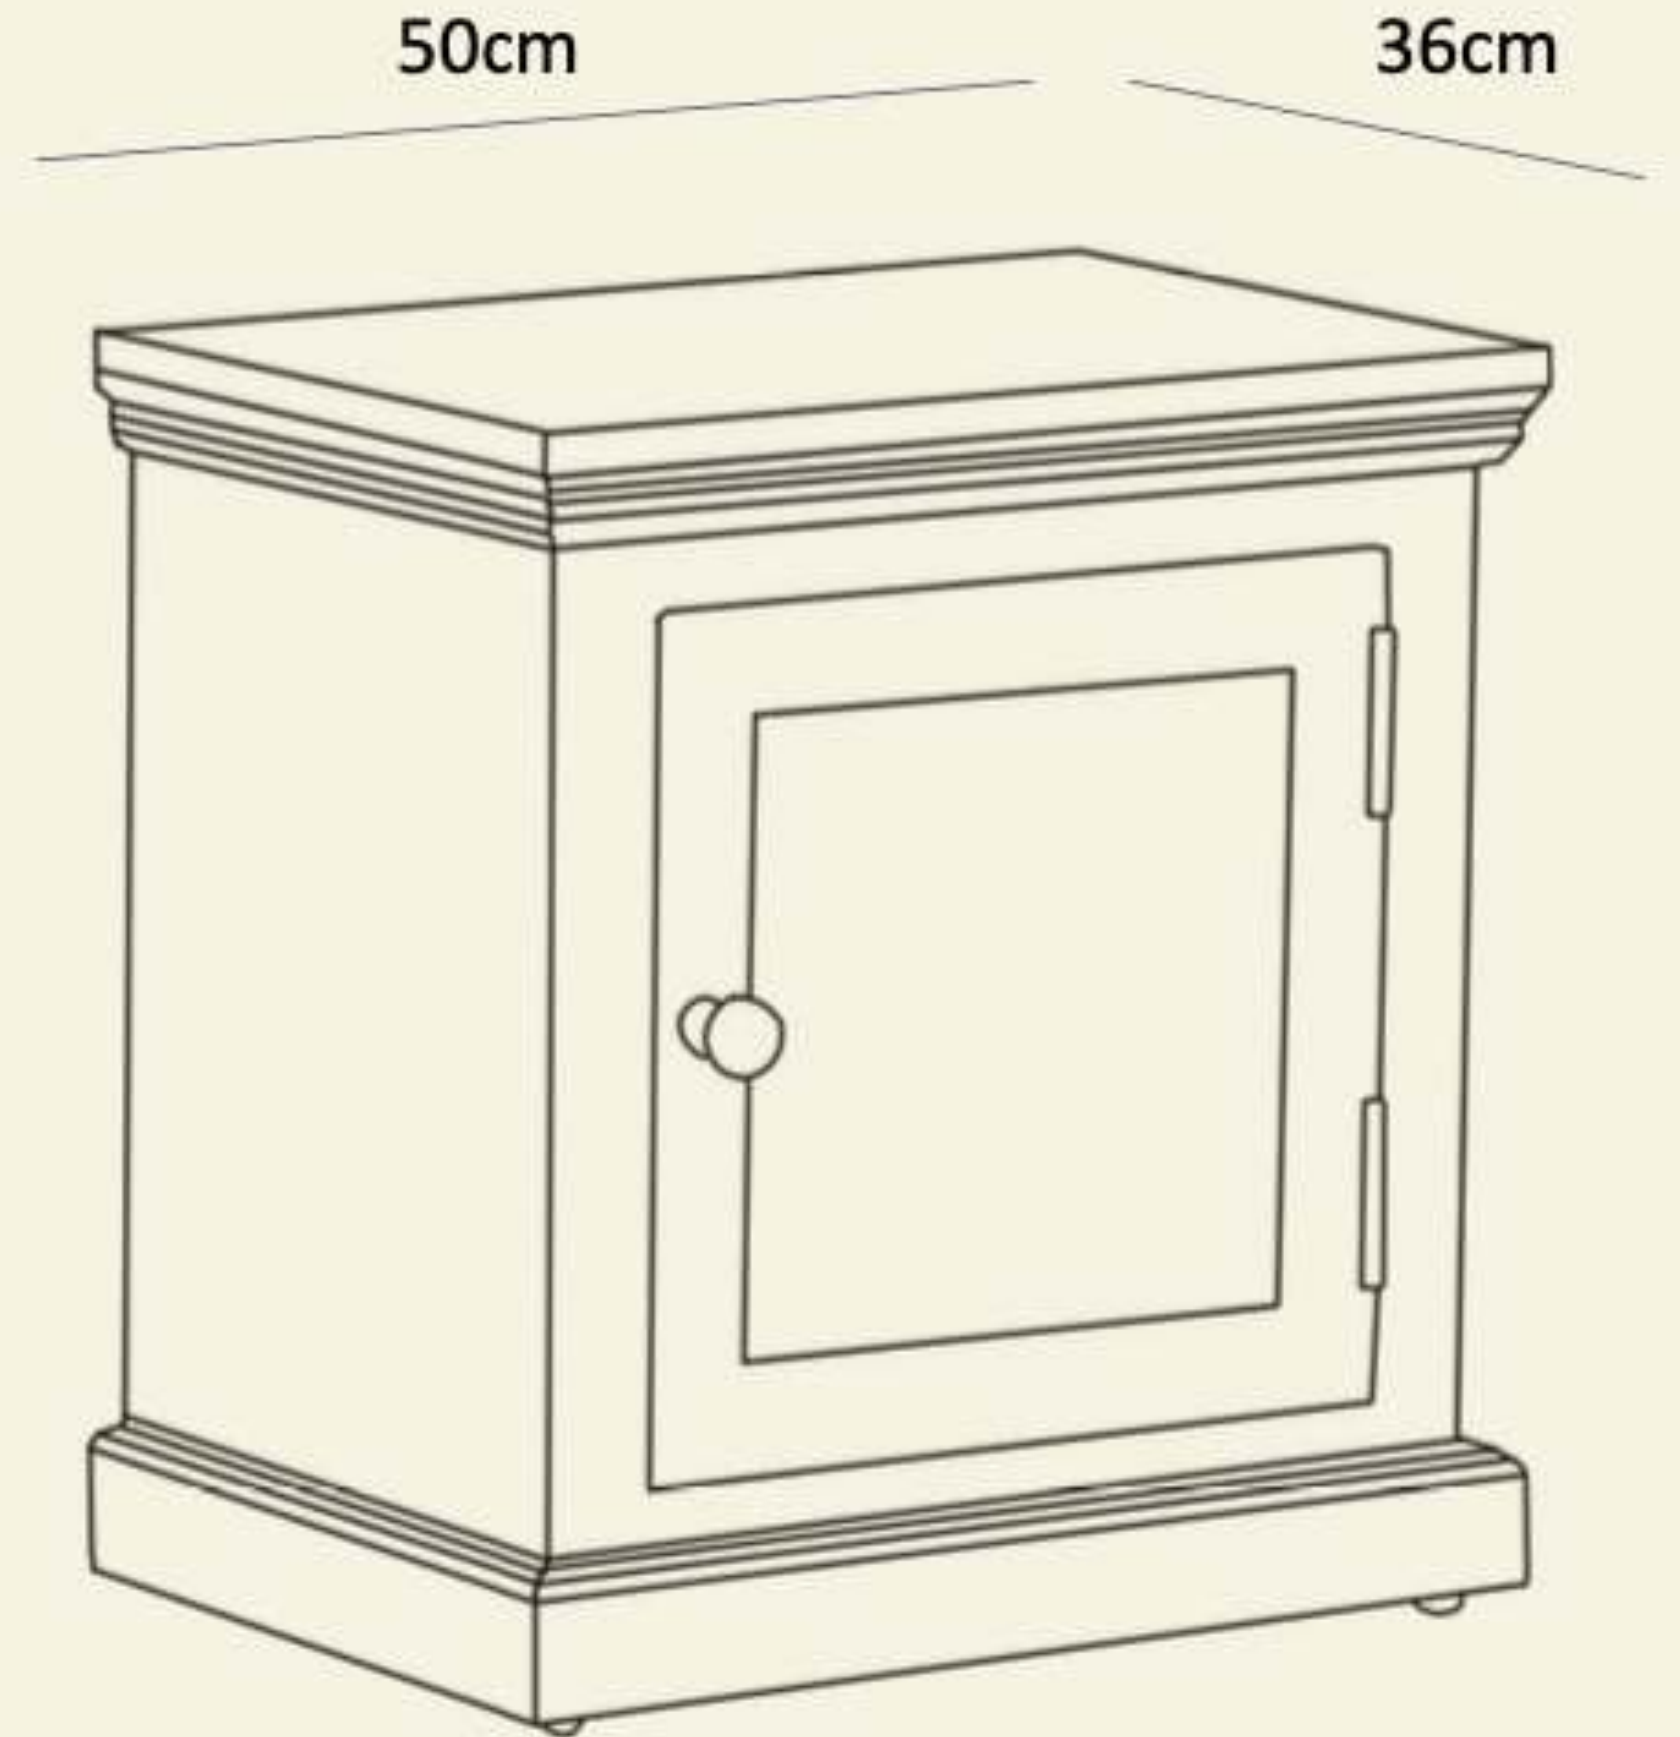

RRP: 244

Name: Capri Solid Wood Nightstand

Code : NSTSW012

Material : Solid Wood Drawer front, Frame & Base + Cedar Veneer on Engineered Wood for Top & Sides

Dimensions Large : 63.5W x 45D x 62.2H (cm)

RRP: 281

Name: Ledge Solid Wood Nightstand

Code : NSTSW013

Material : Sheesham Wood with Natural Polish

Dimensions : 50W x 36D x 55H (cm)

RRP: 219

Name: Milo Marble Top Nightstand

Code : NSTSW014

Material : Sheesham Wood & Marble top

Dimensions : 48W x 35D x 50H (cm)

RRP: 207

Name: Tic-Tac Solid Wood Nightstand

Code : NSTSW015

Material : Sheesham Wood with Honey Finish

Dimensions : 40.6W x 35.6D x 40.6H (cm)

RRP: 544

Name: Rhea Console Table