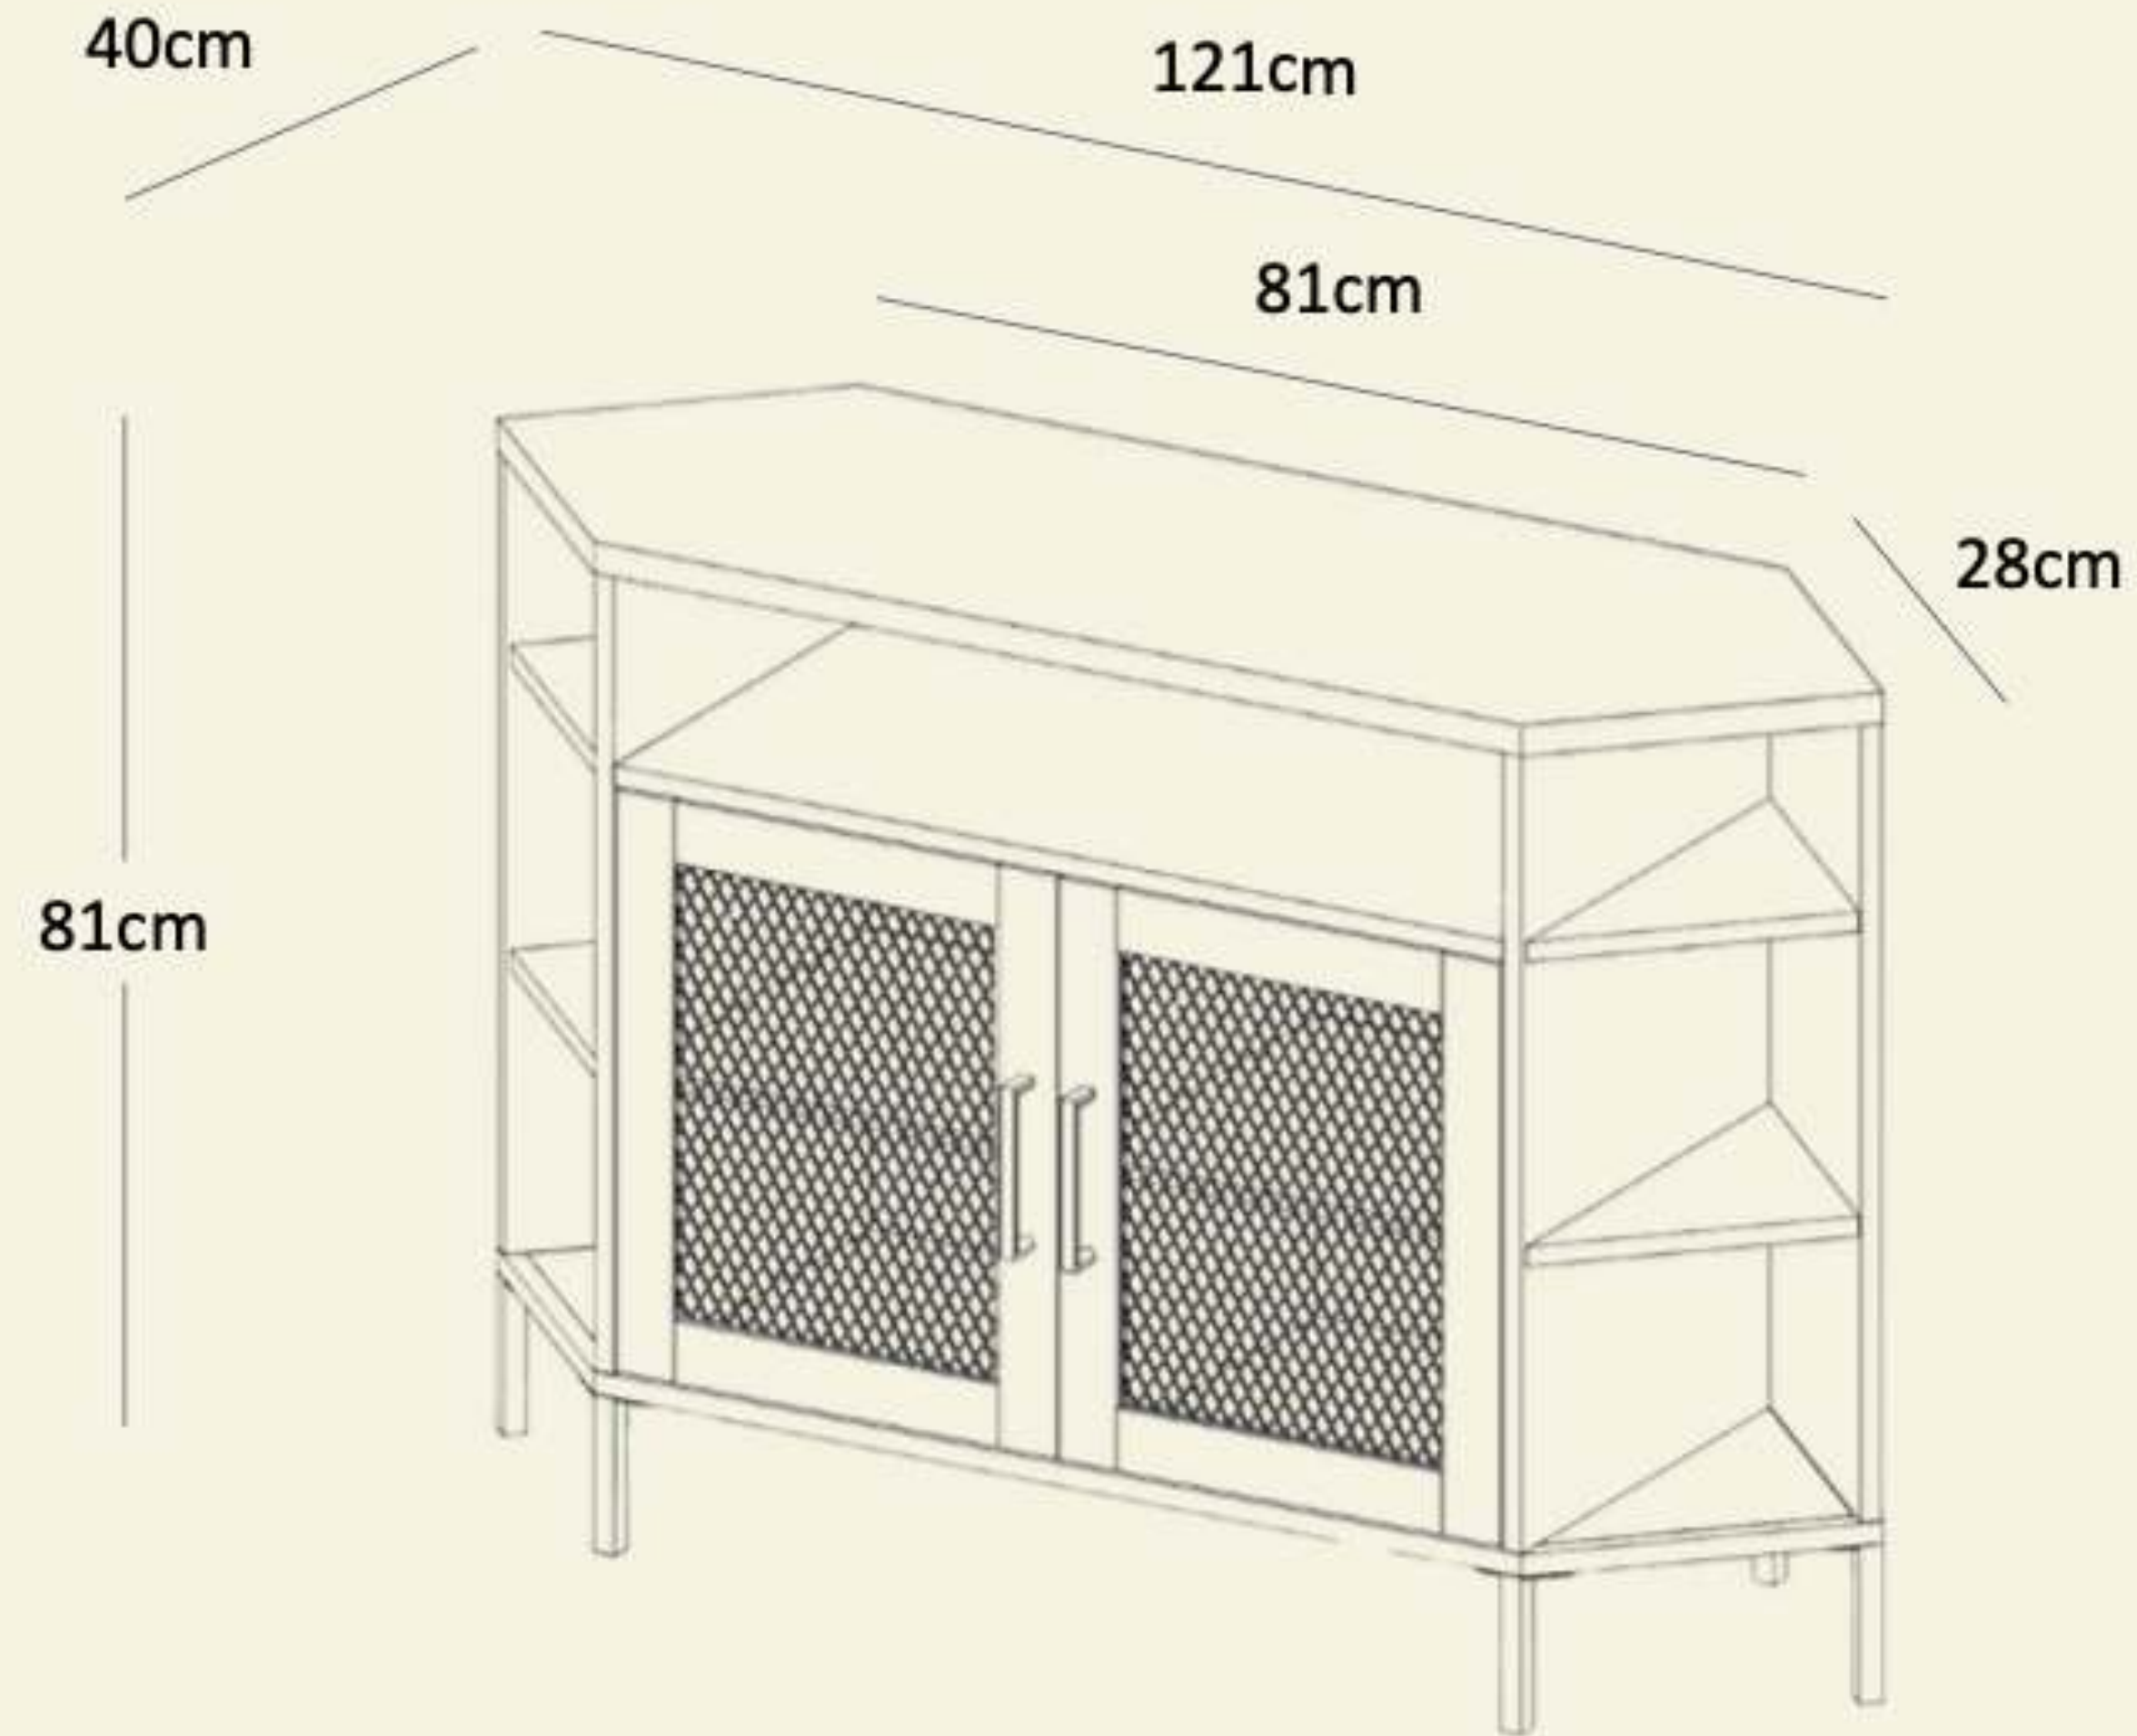

Material : HDHMR Board + Dark Teak paint satin

Dimensions : 106W x 30D x 75H (cm)

RRP: 246

Name: Dark contemporary Console Table

Code :CO001

Material : HDHMR Board + Dark Teak paint satin

Dimensions : 106W x 30D x 75H (cm)