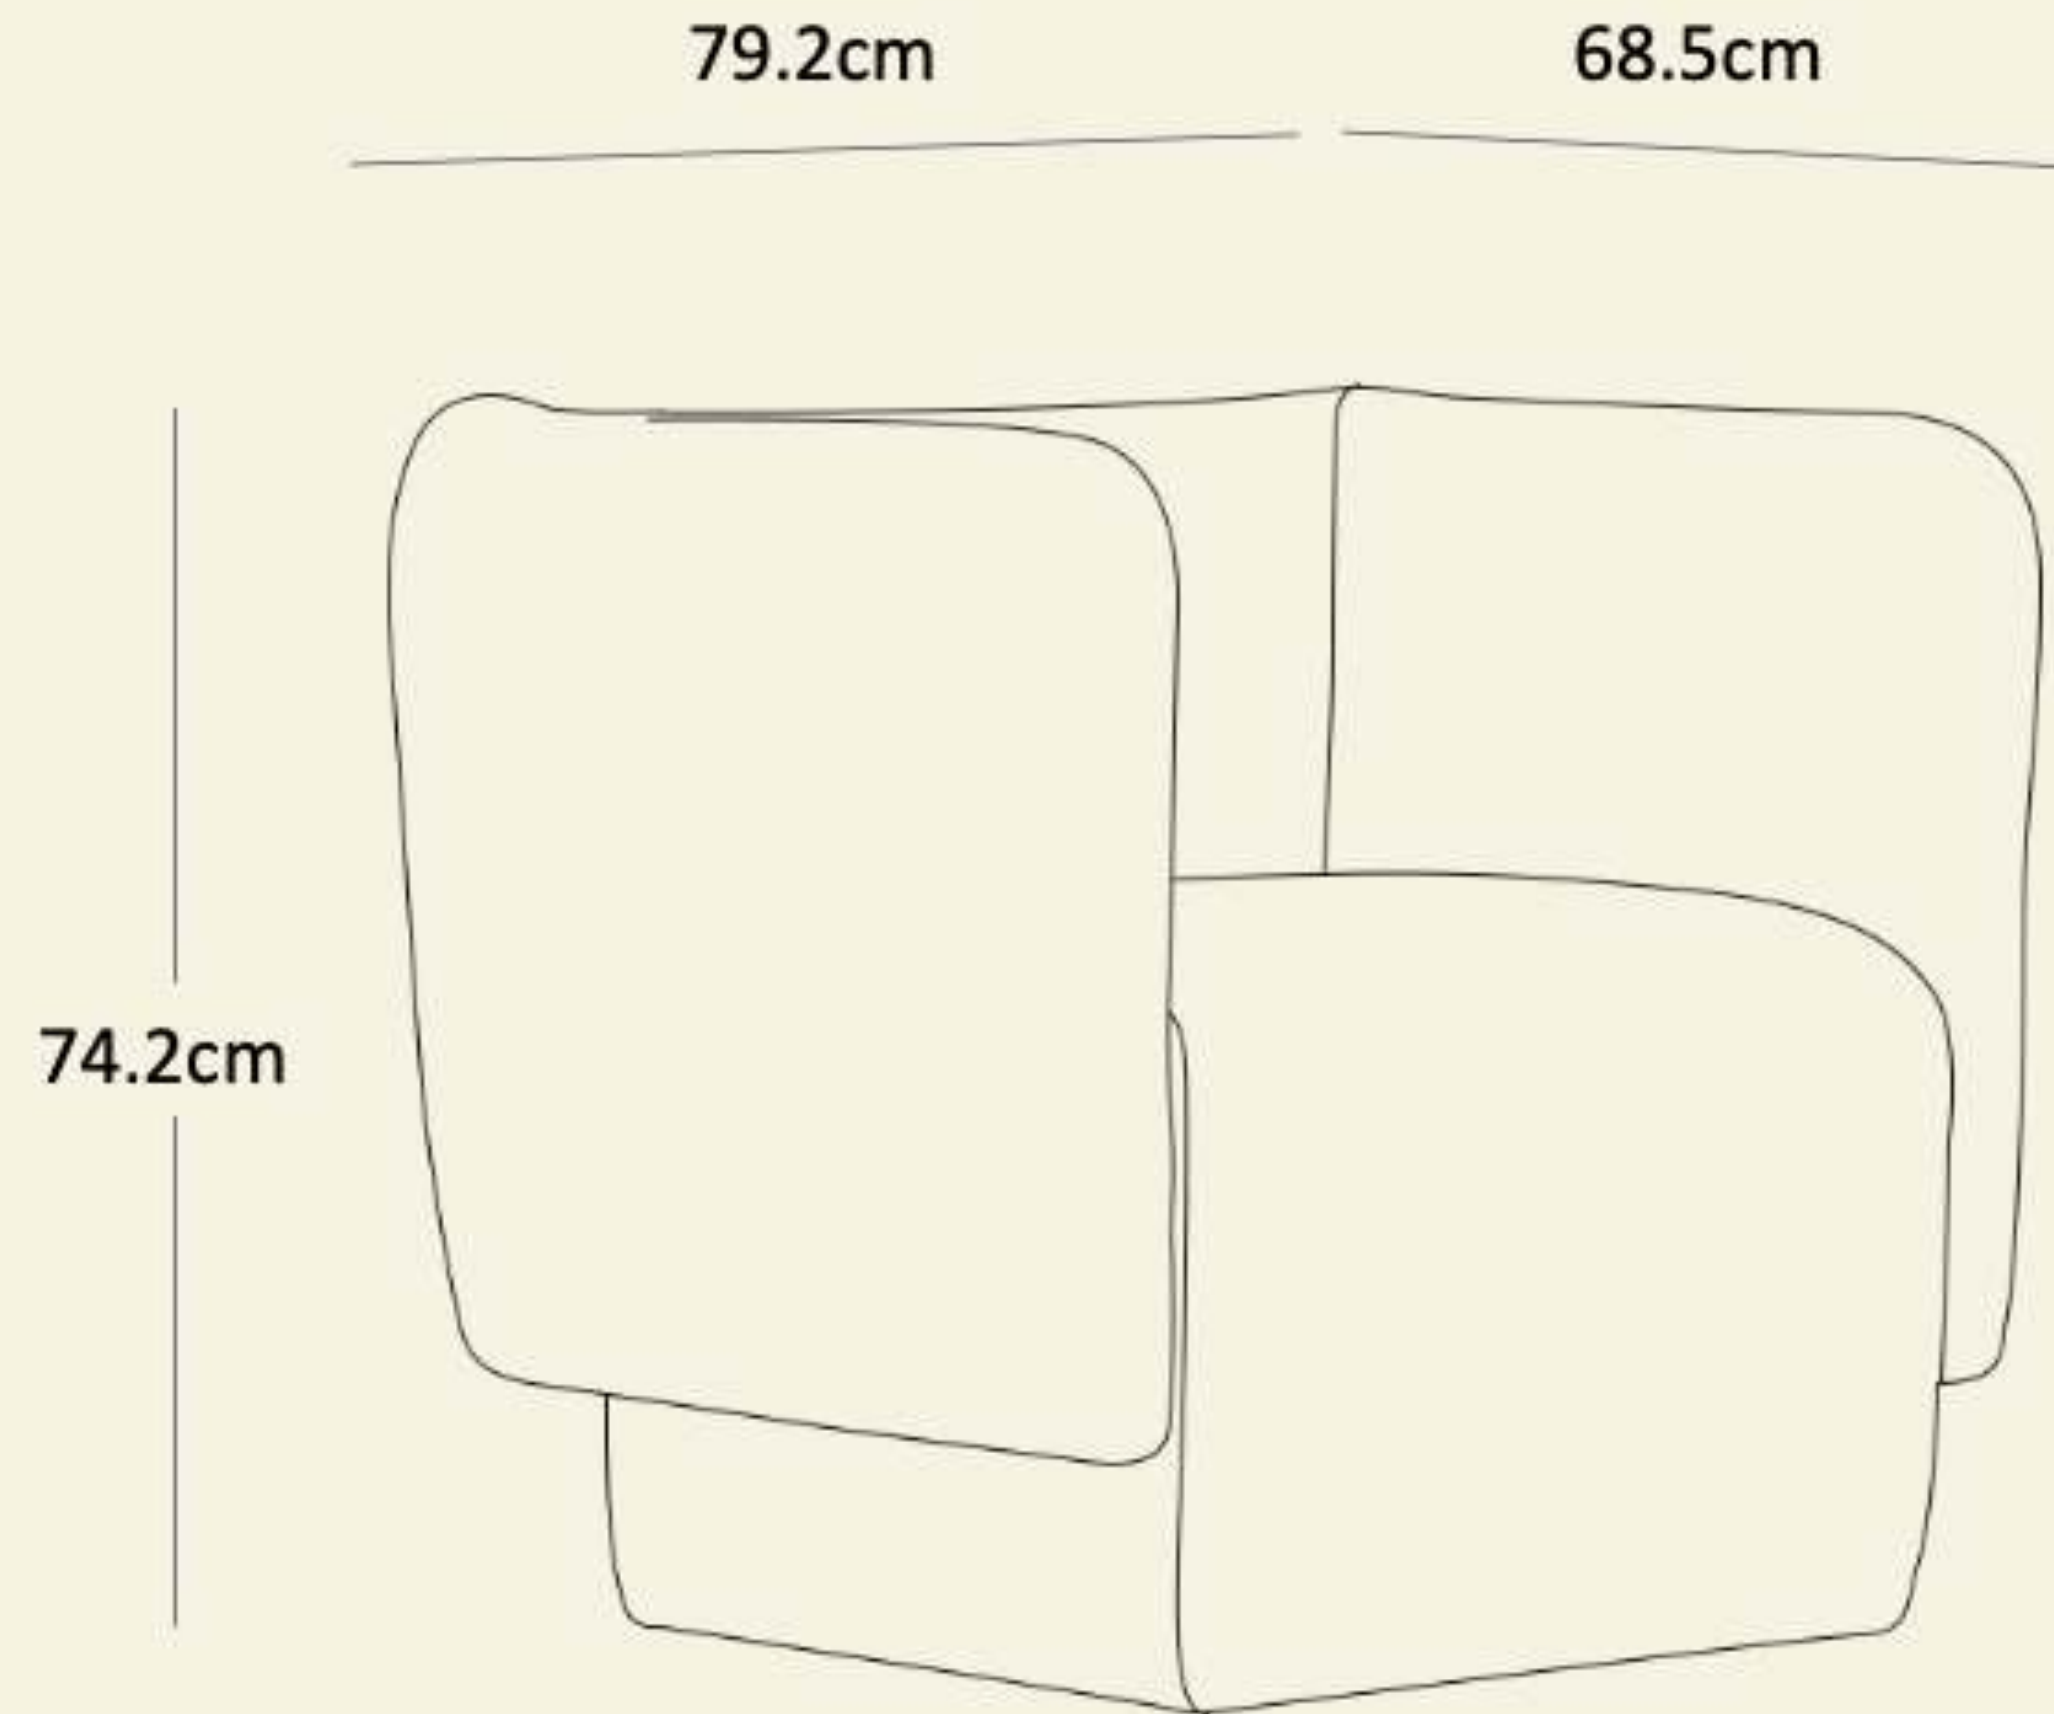

RRP: 305

Name: Sophisticate Living room Chair

Code : CH003

Material : Boucle Fabric, 32 density foam, Bentply (Internal structure)

Dimensions : 79.2W x 68.5D x 74.2H (cm)