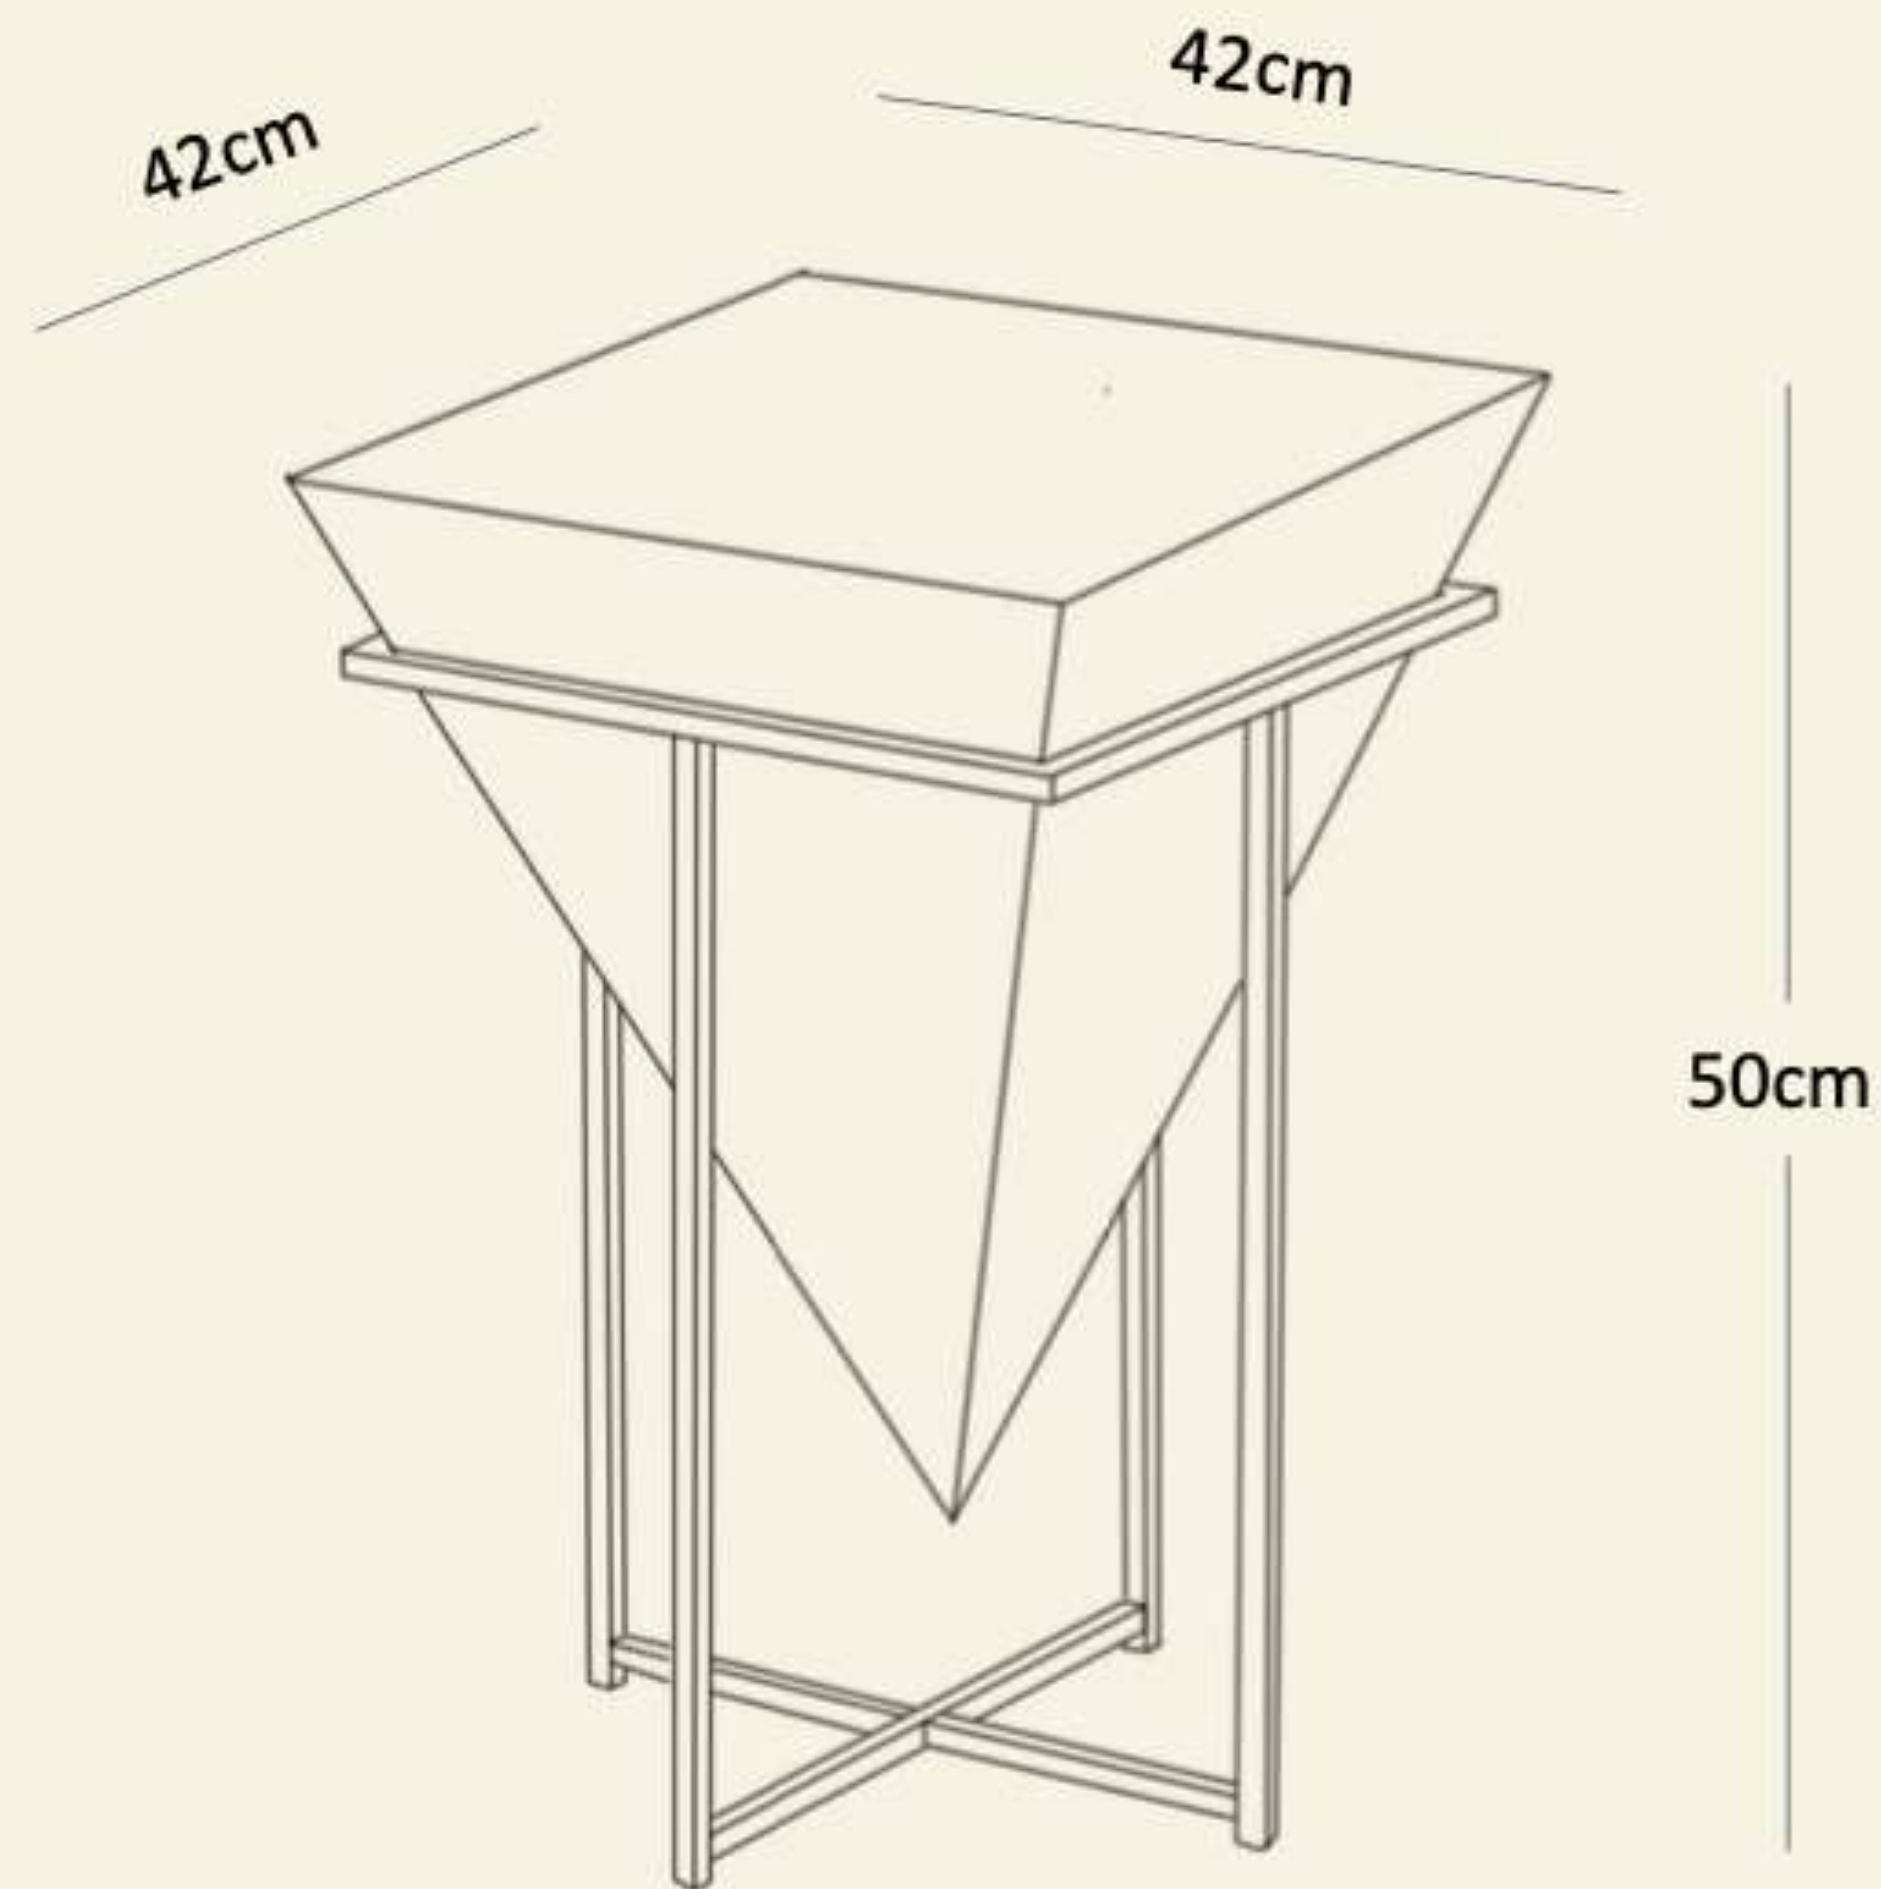

PRICING FOR
PRODUCTS

Solidwood

RRP: 137

Name: Midnight Symphony End Table

Code : ST001

Material : Mango/Acacia wood

Dimensions : 38W x 38D x 53H (cm)

RRP: 155

Name: Egyptian Essence End Table

Code : ST003

Material : Mango/Acacia wood, Wrought iron legs,

Dimensions : 42W x 42D x 50H (cm)

RRP: 132

Name: C Shaped End Table with Drawer

Code : ST003

Material : Mango/Acacia wood, Metal legs

Dimensions : 35W x 45D x 69H (cm)

RRP: 160

Name: Midnight Serenade End Table

Code : ST002

Material : Legs with veneer finish, Oakwood top

Dimensions : 40W x 40D x 50H (cm)

RRP: 207

Name: Twin Dreams Nested End Table

Dimensions large : 40W x 40D x 54H (cm)

Dimensions small : 30W x 30D x 40H (cm)

RRP: 207

Name: Twin Dreams Nested End Table

Code : NST001

Material : Mango wood top, wrought iron leg

Dimensions large : 40W x 40D x 54H (cm)