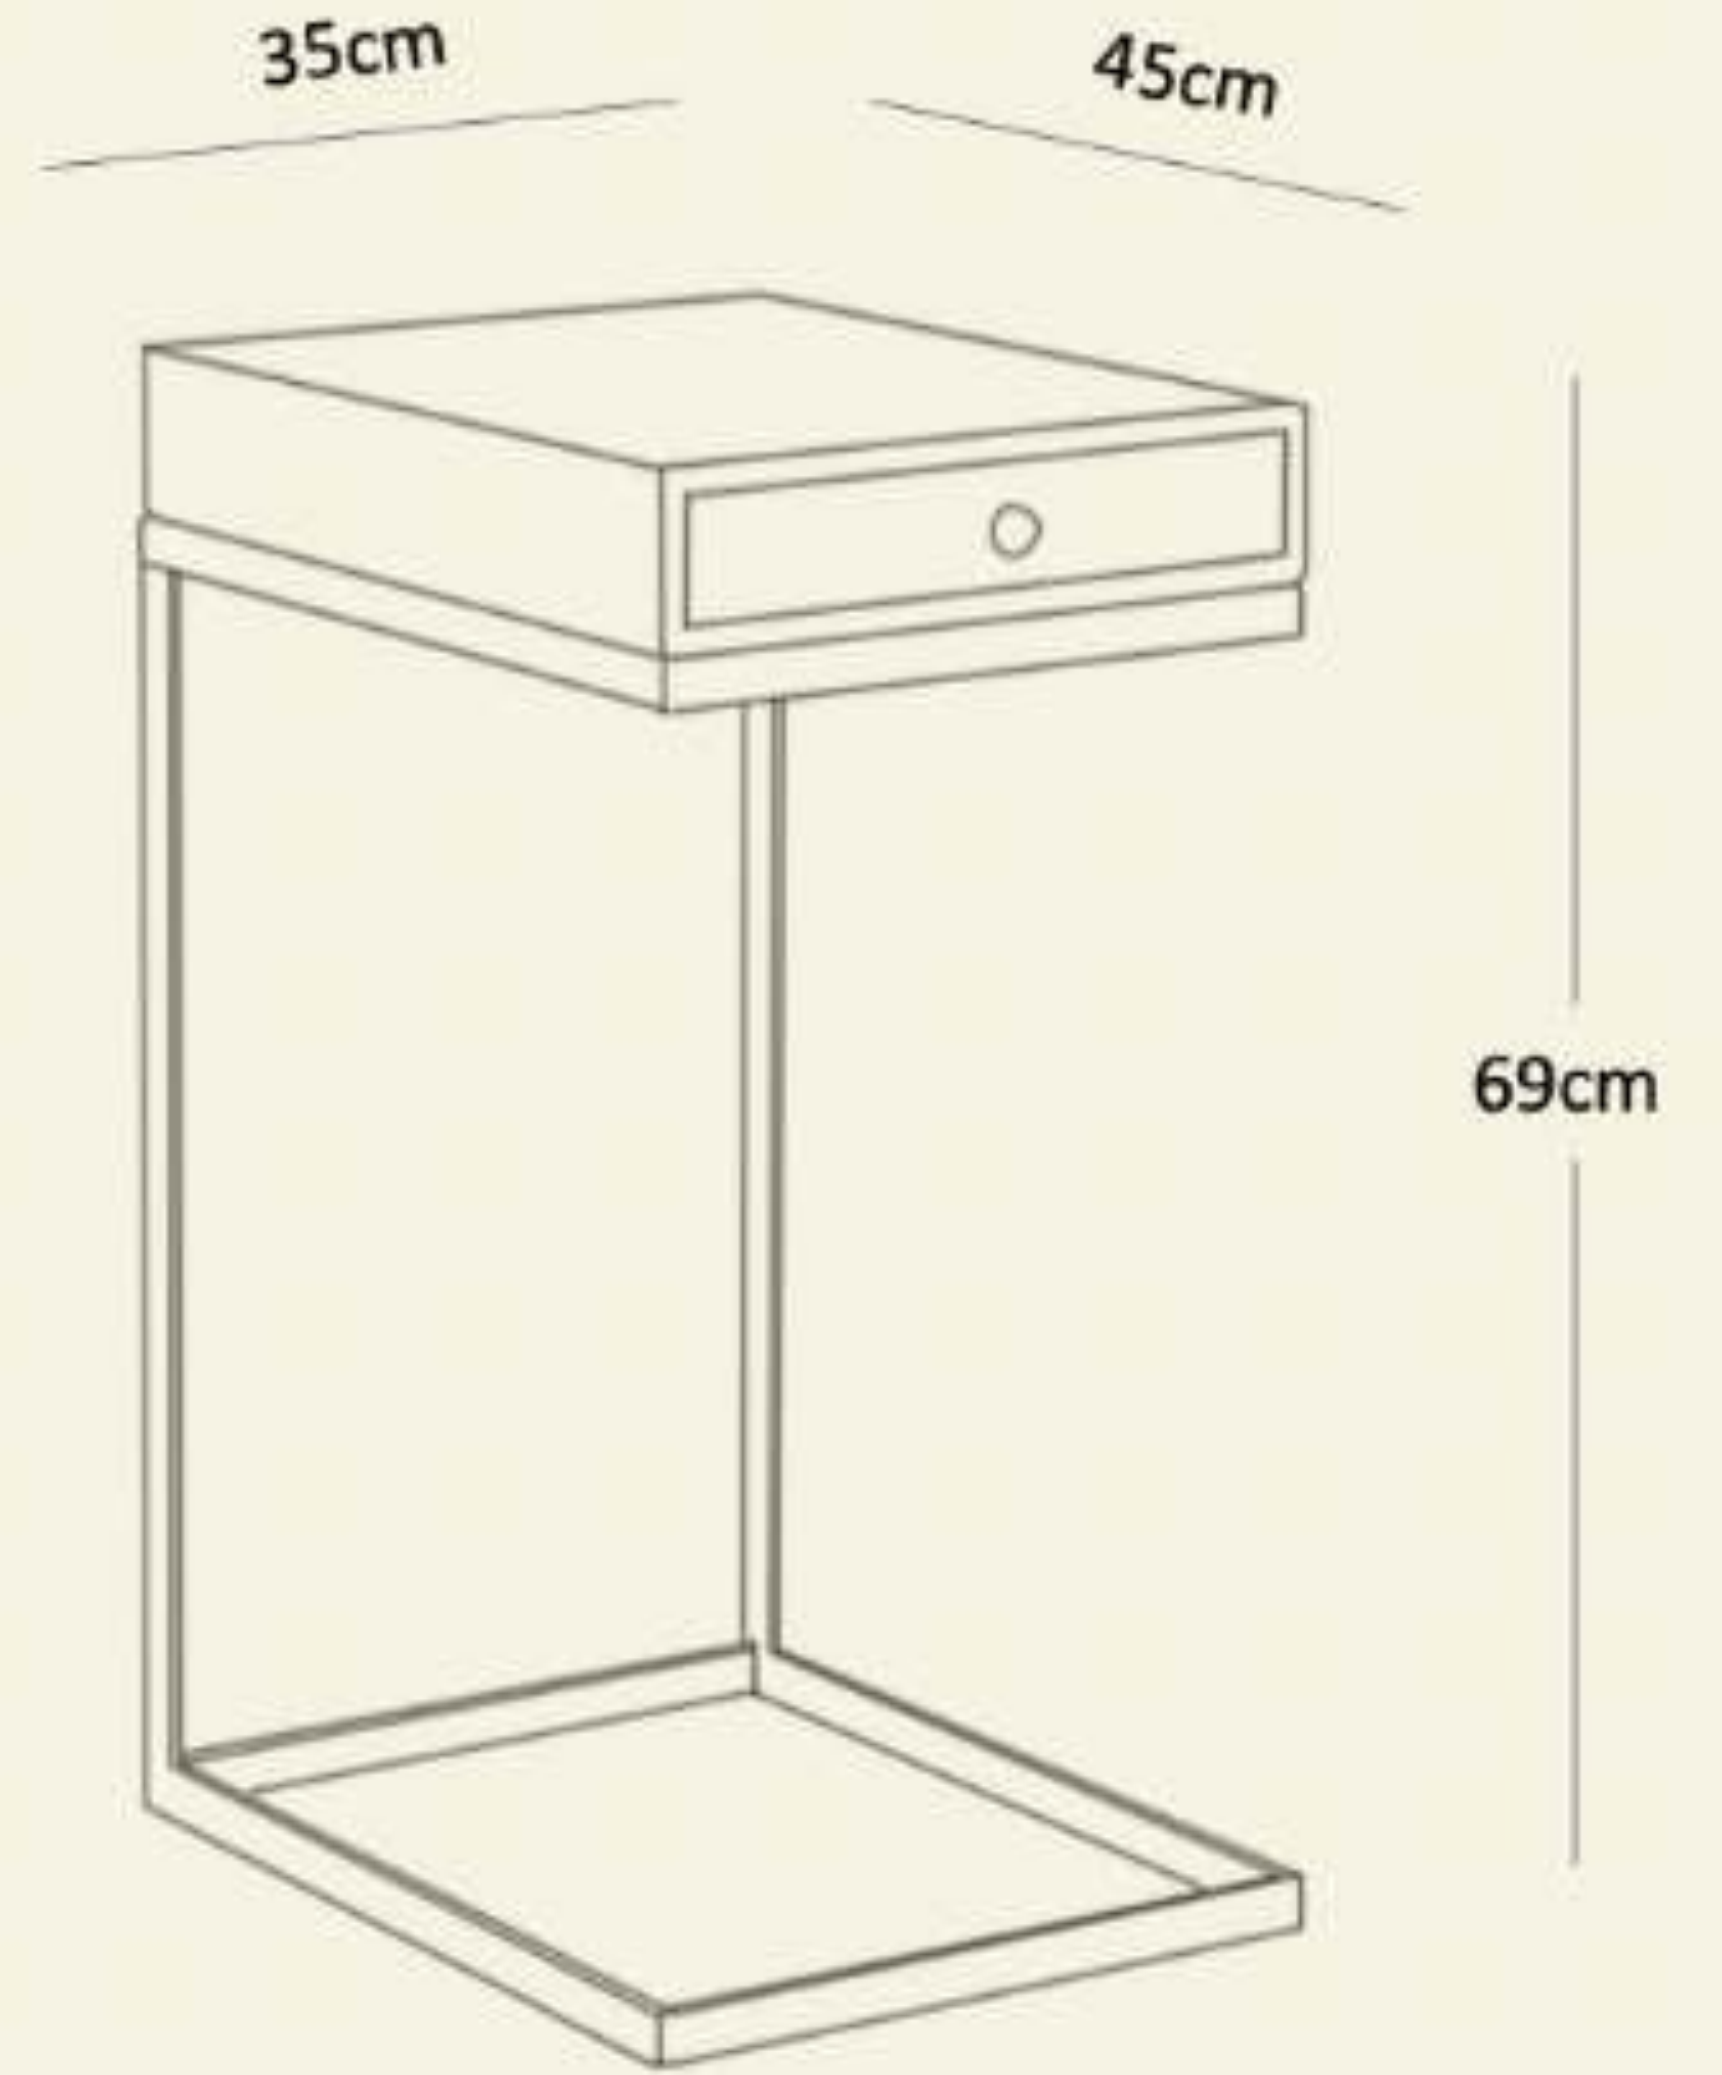

Name: Egyptian Essence End Table

Code : ST003

Material : Mango/Acacia wood, Wrought iron legs,

Dimensions : 42W x 42D x 50H (cm)

RRP: 132

Name: C Shaped End Table with Drawer

Code : ST003

Material : Mango/Acacia wood, Metal legs

Dimensions : 35W x 45D x 69H (cm)

RRP: 160

Name: Midnight Serenade End Table

Code : ST002

Material : Legs with veneer finish, Oakwood top

Dimensions : 40W x 40D x 50H (cm)

RRP: 207

Name: Twin Dreams Nested End Table

Code : NST001

Material : Mango wood top, wrought iron leg

Dimensions large : 40W x 40D x 54H (cm)

Dimensions small : 30W x 30D x 40H (cm)

RRP: 207

Name: Twin Dreams Nested End Table

Code : NST001

Material : Mango wood top, wrought iron leg

Dimensions large : 40W x 40D x 54H (cm)

Dimensions small : 30W x 30D x 40H (cm)

RRP: 207

Name: Twin Dreams Nested End Table

Code : NST001

Material : Mango wood top, wrought iron leg

Dimensions large : 40W x 40D x 54H (cm)