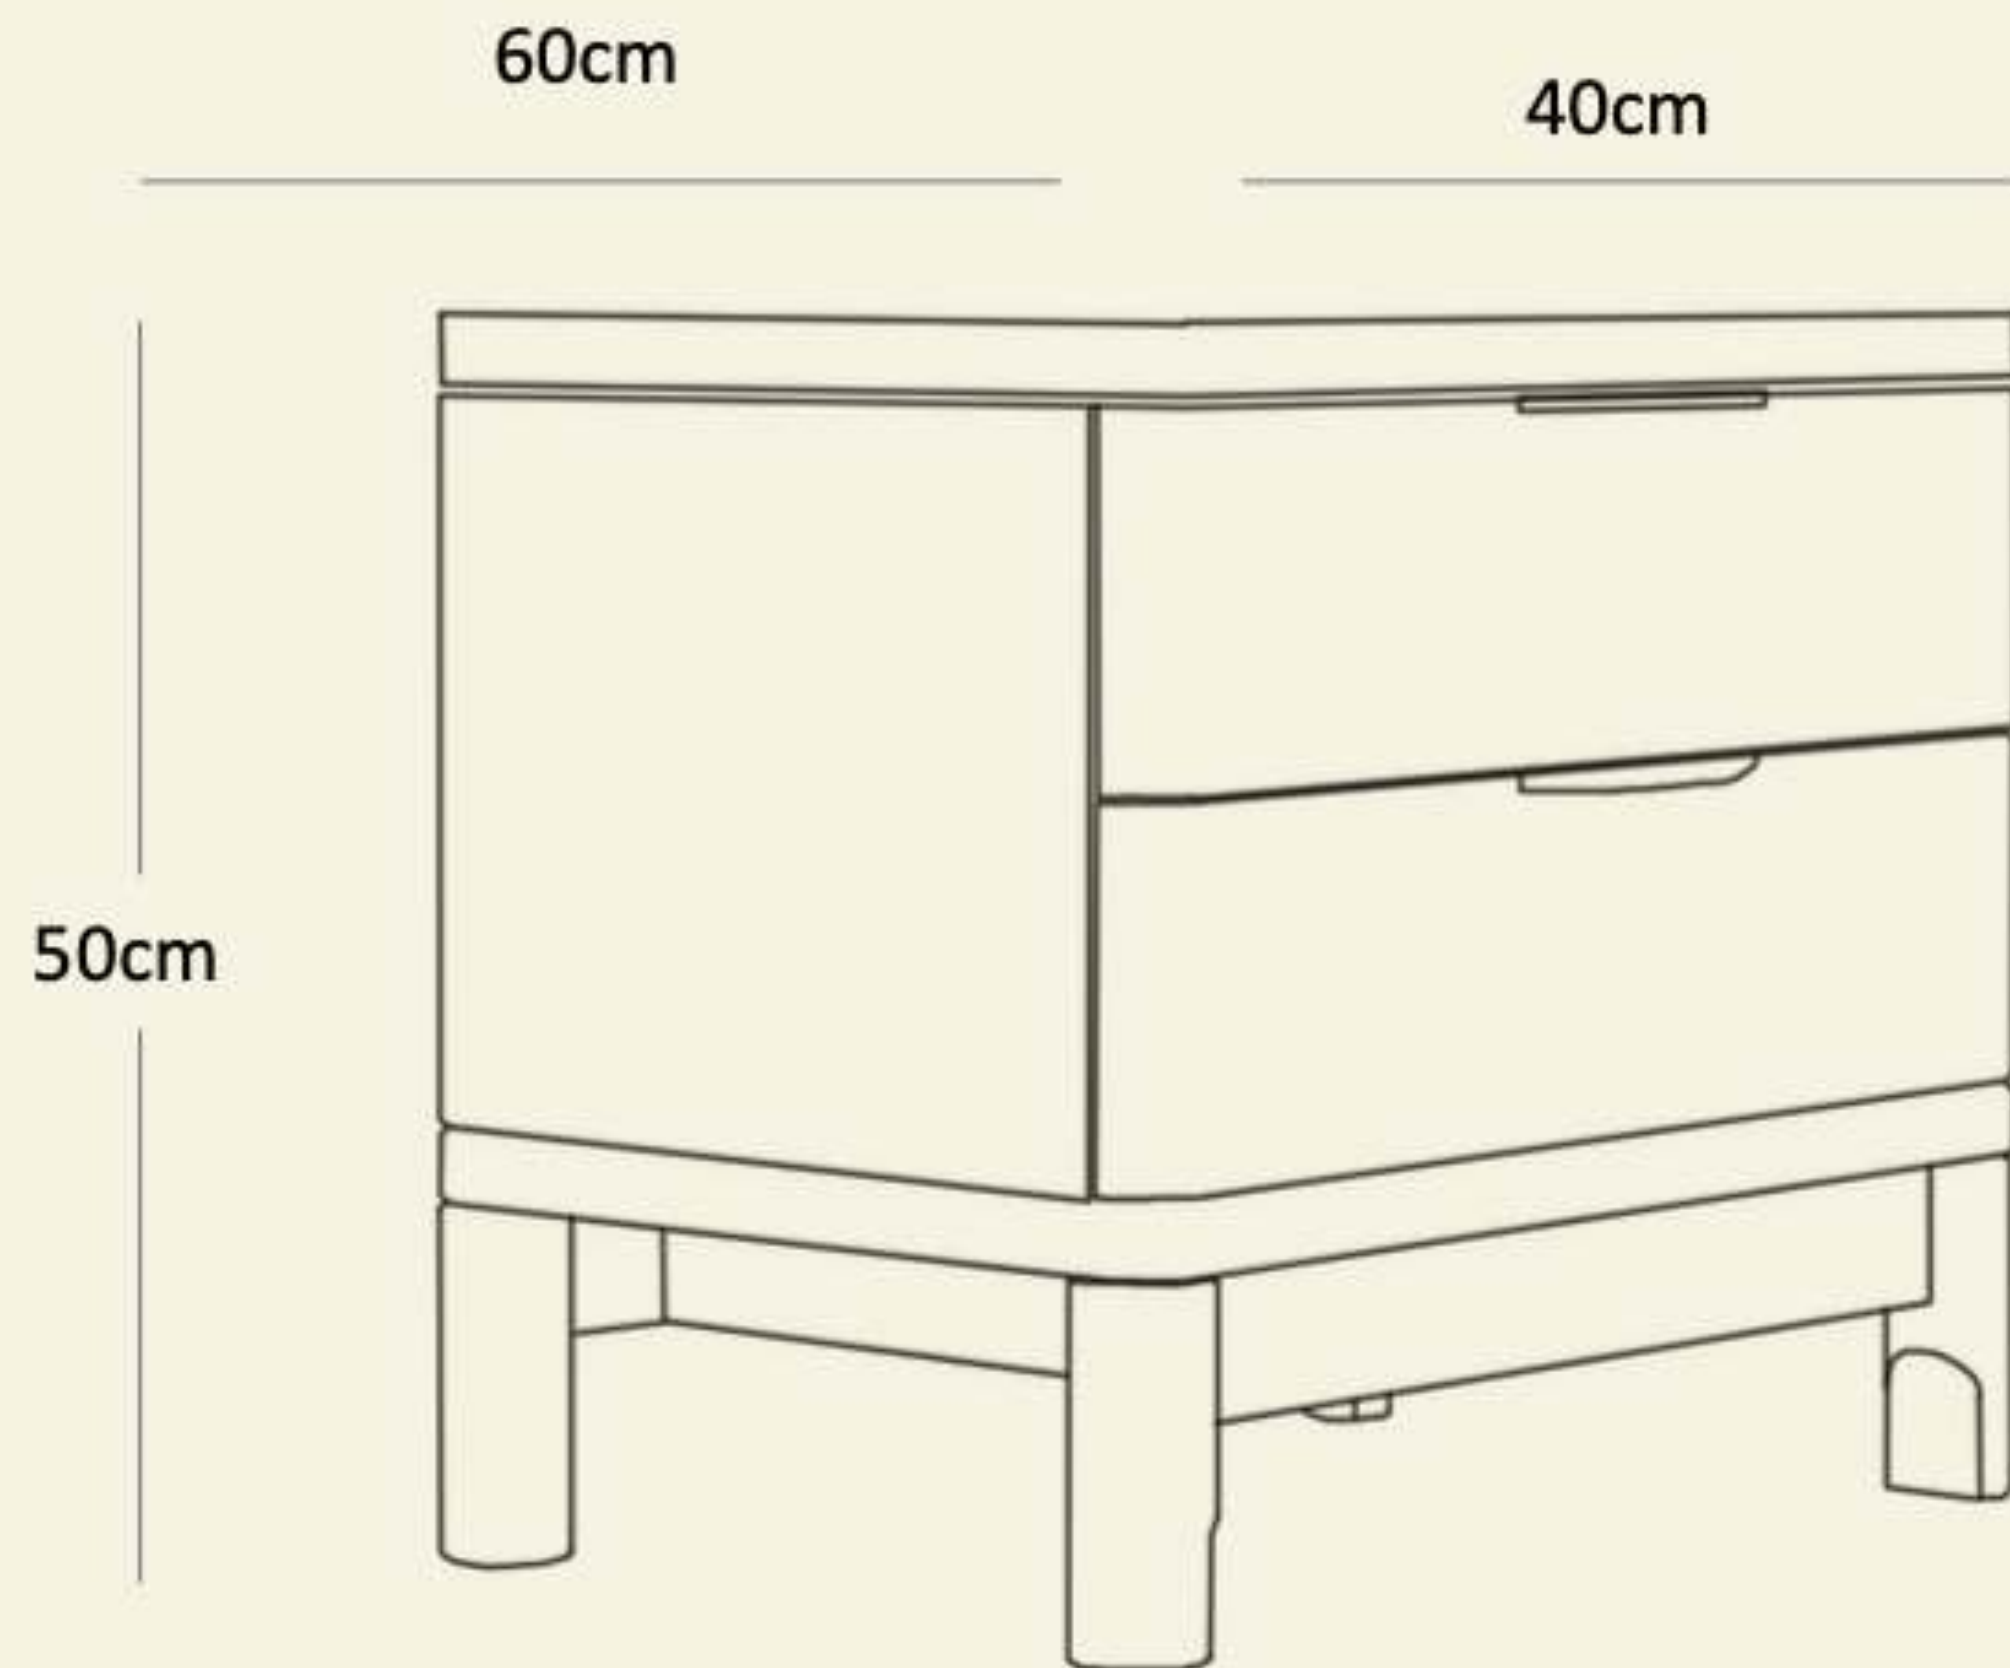

RRP: 269

Name: Solid Wood Nightstand

Code : NSTSW008

Material : Mango Wood frames with curved/ filler edges, dovetail joinery in drawers.

Dimensions : 60W x 40D x 50H (cm)