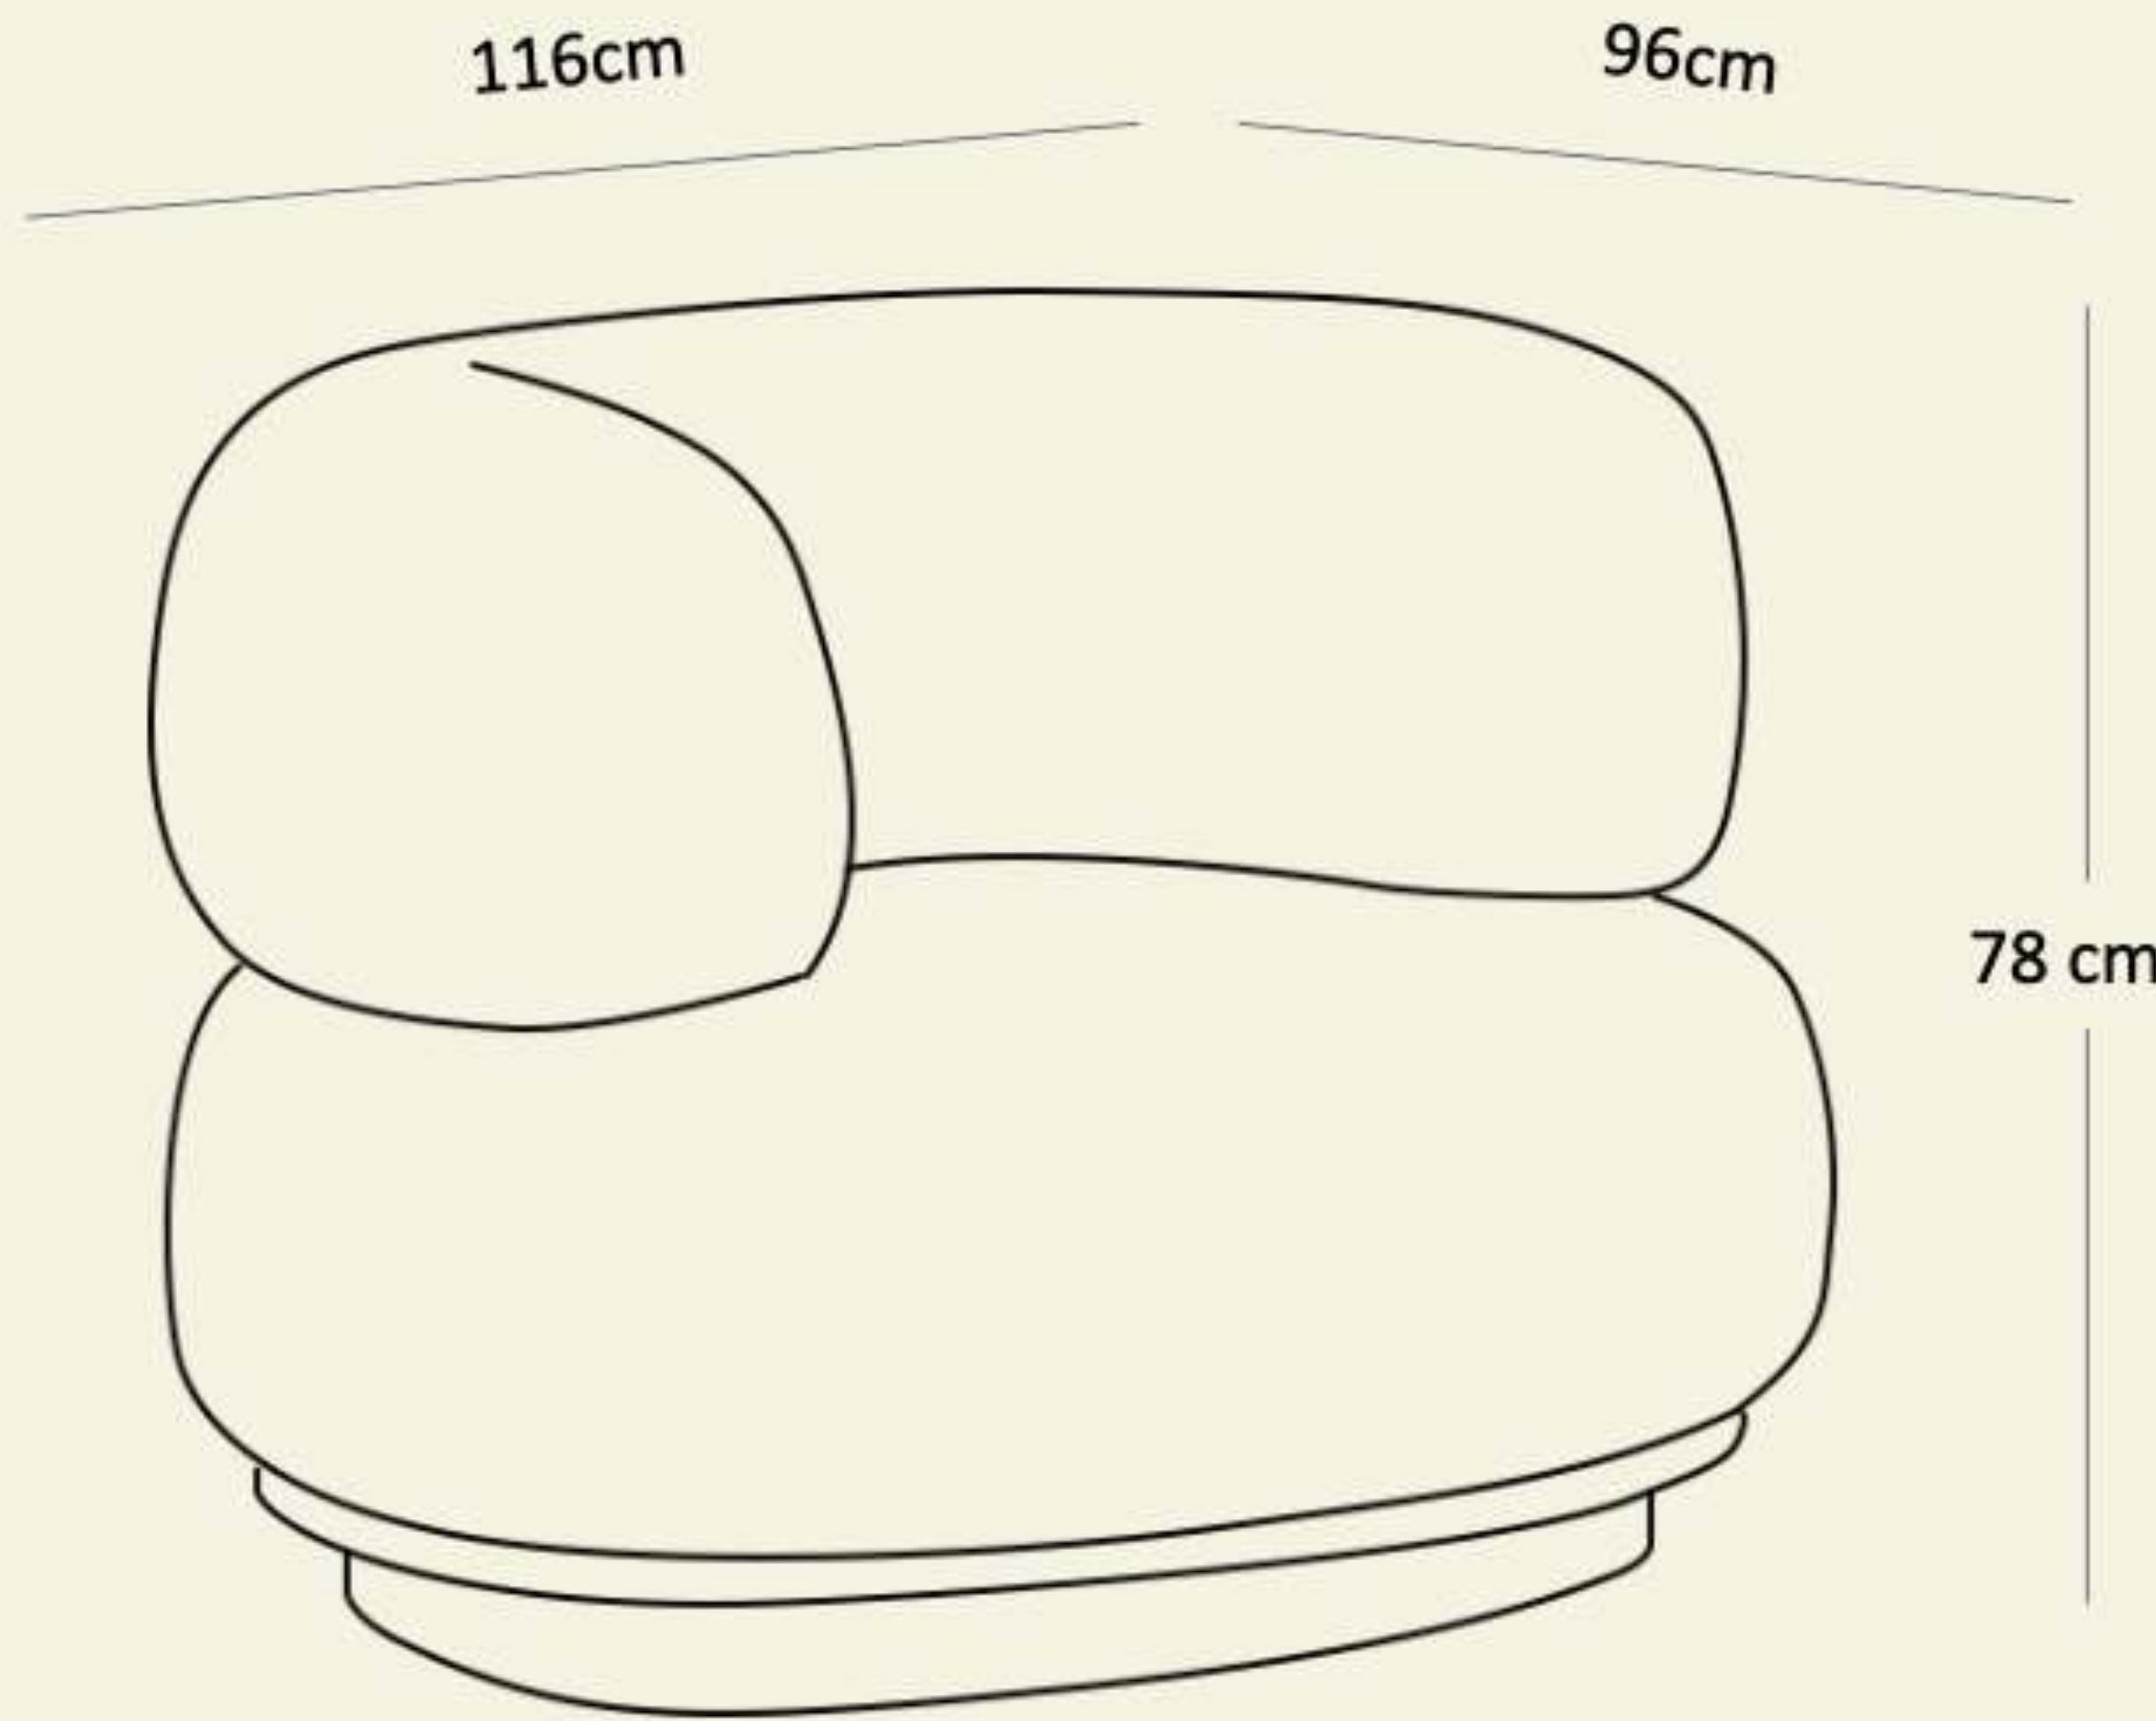

Dimensions : 121W x 40D x 81H (cm)

Upholstery

RRP: 305

Name: Sophisticate Living room Chair

Code : CH003

Material : Boucle Fabric, 32 density foam, Bentply (Internal structure)

Dimensions : 79.2W x 68.5D x 74.2H (cm)