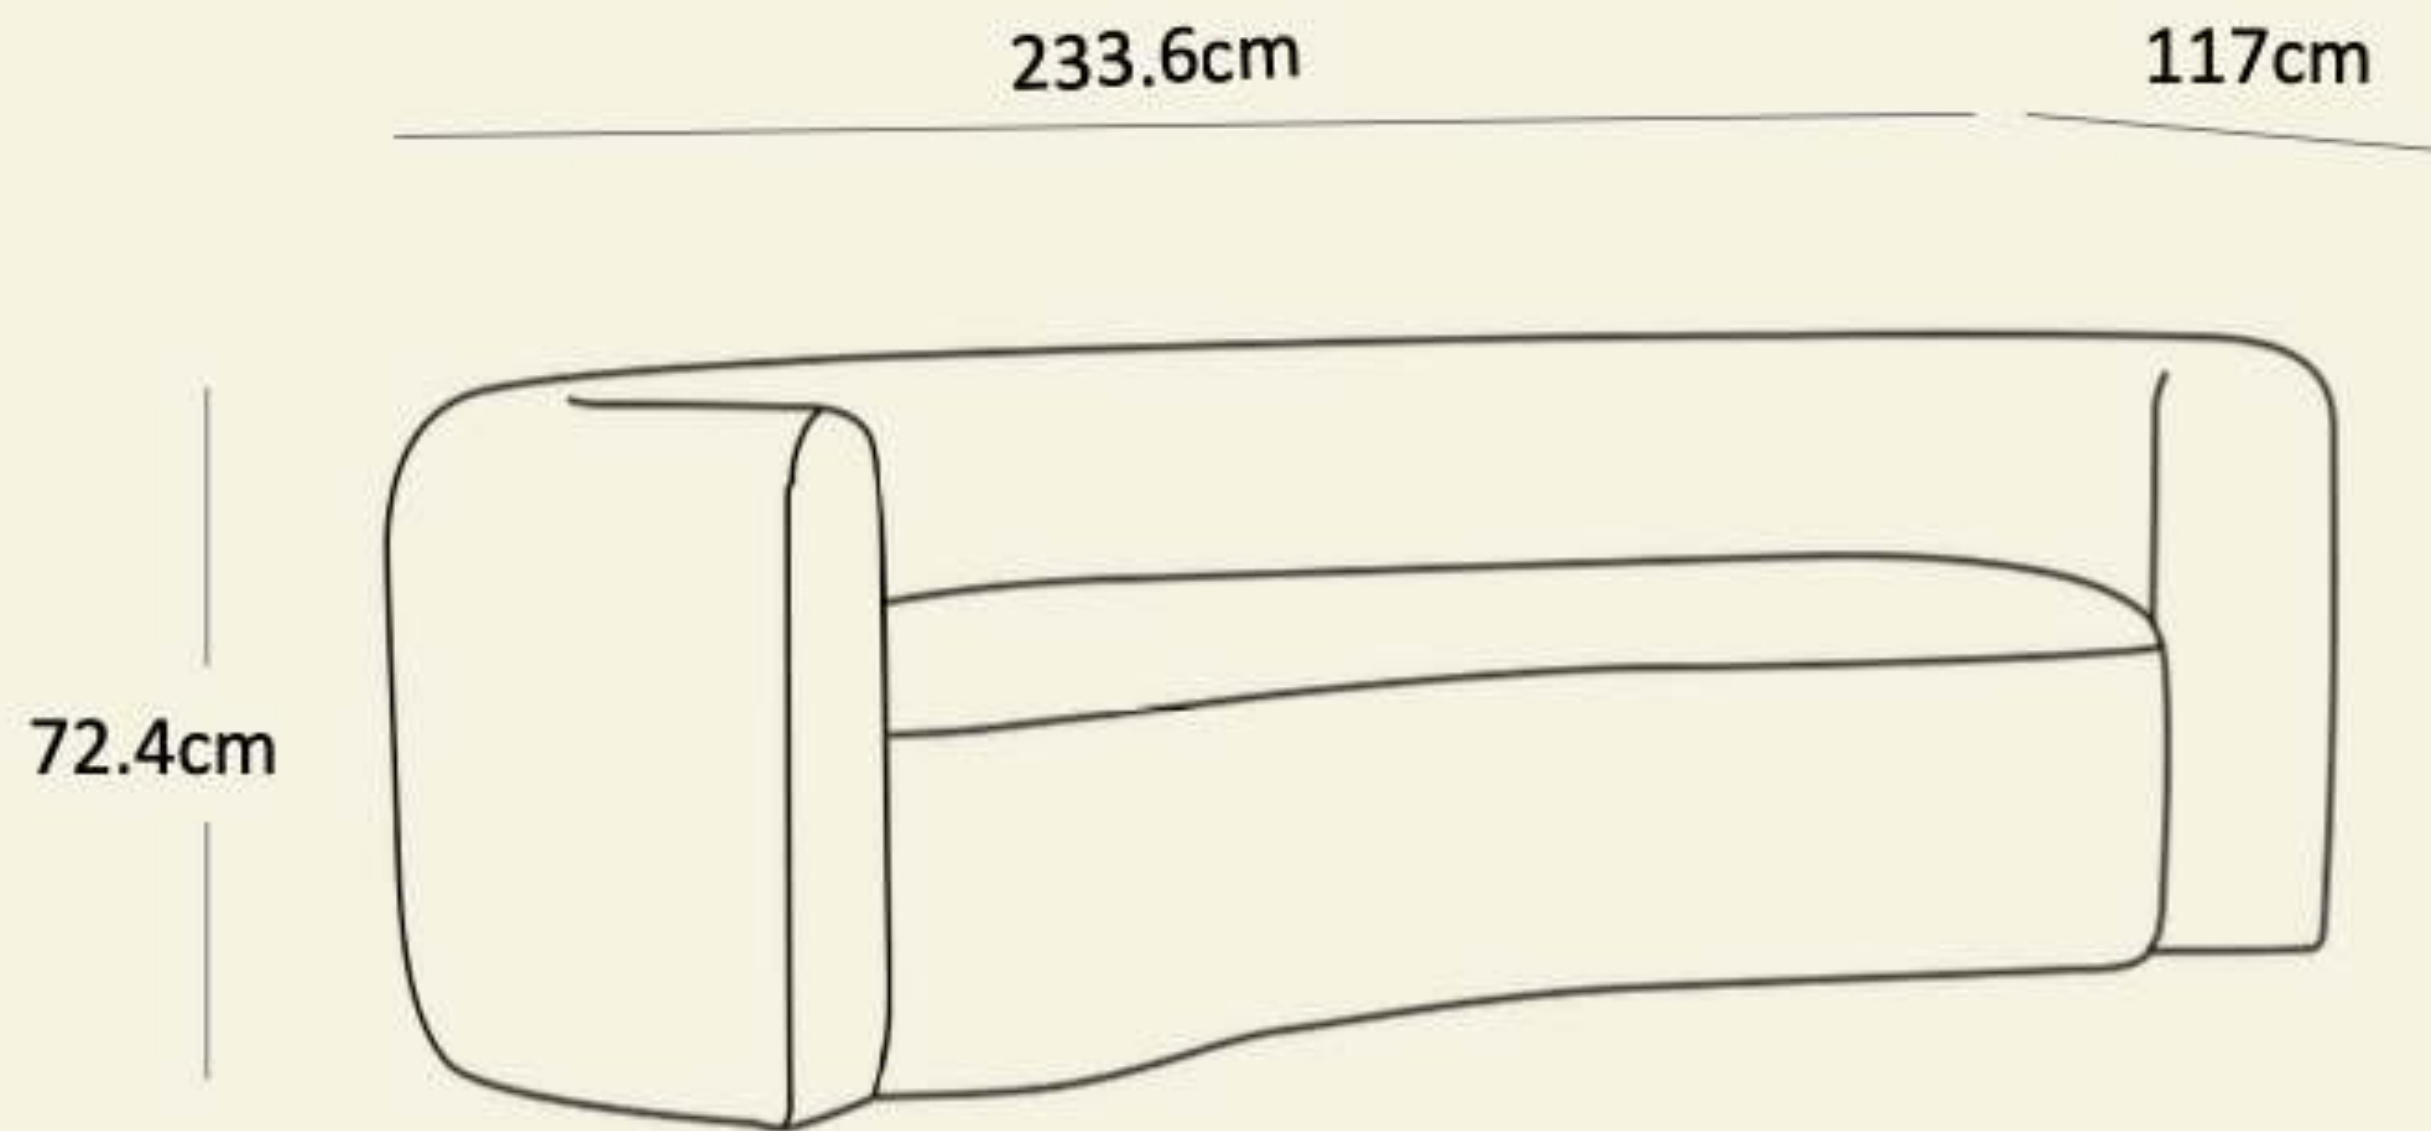

RRP: 936

Name: Methone Living Sofa

Code : SF003

Material : Boucle Fabric, 32 density foam, Polyfill, Bent Plywood (internal structure)

Dimensions : 233.6W x 117D x 72.4H (cm)