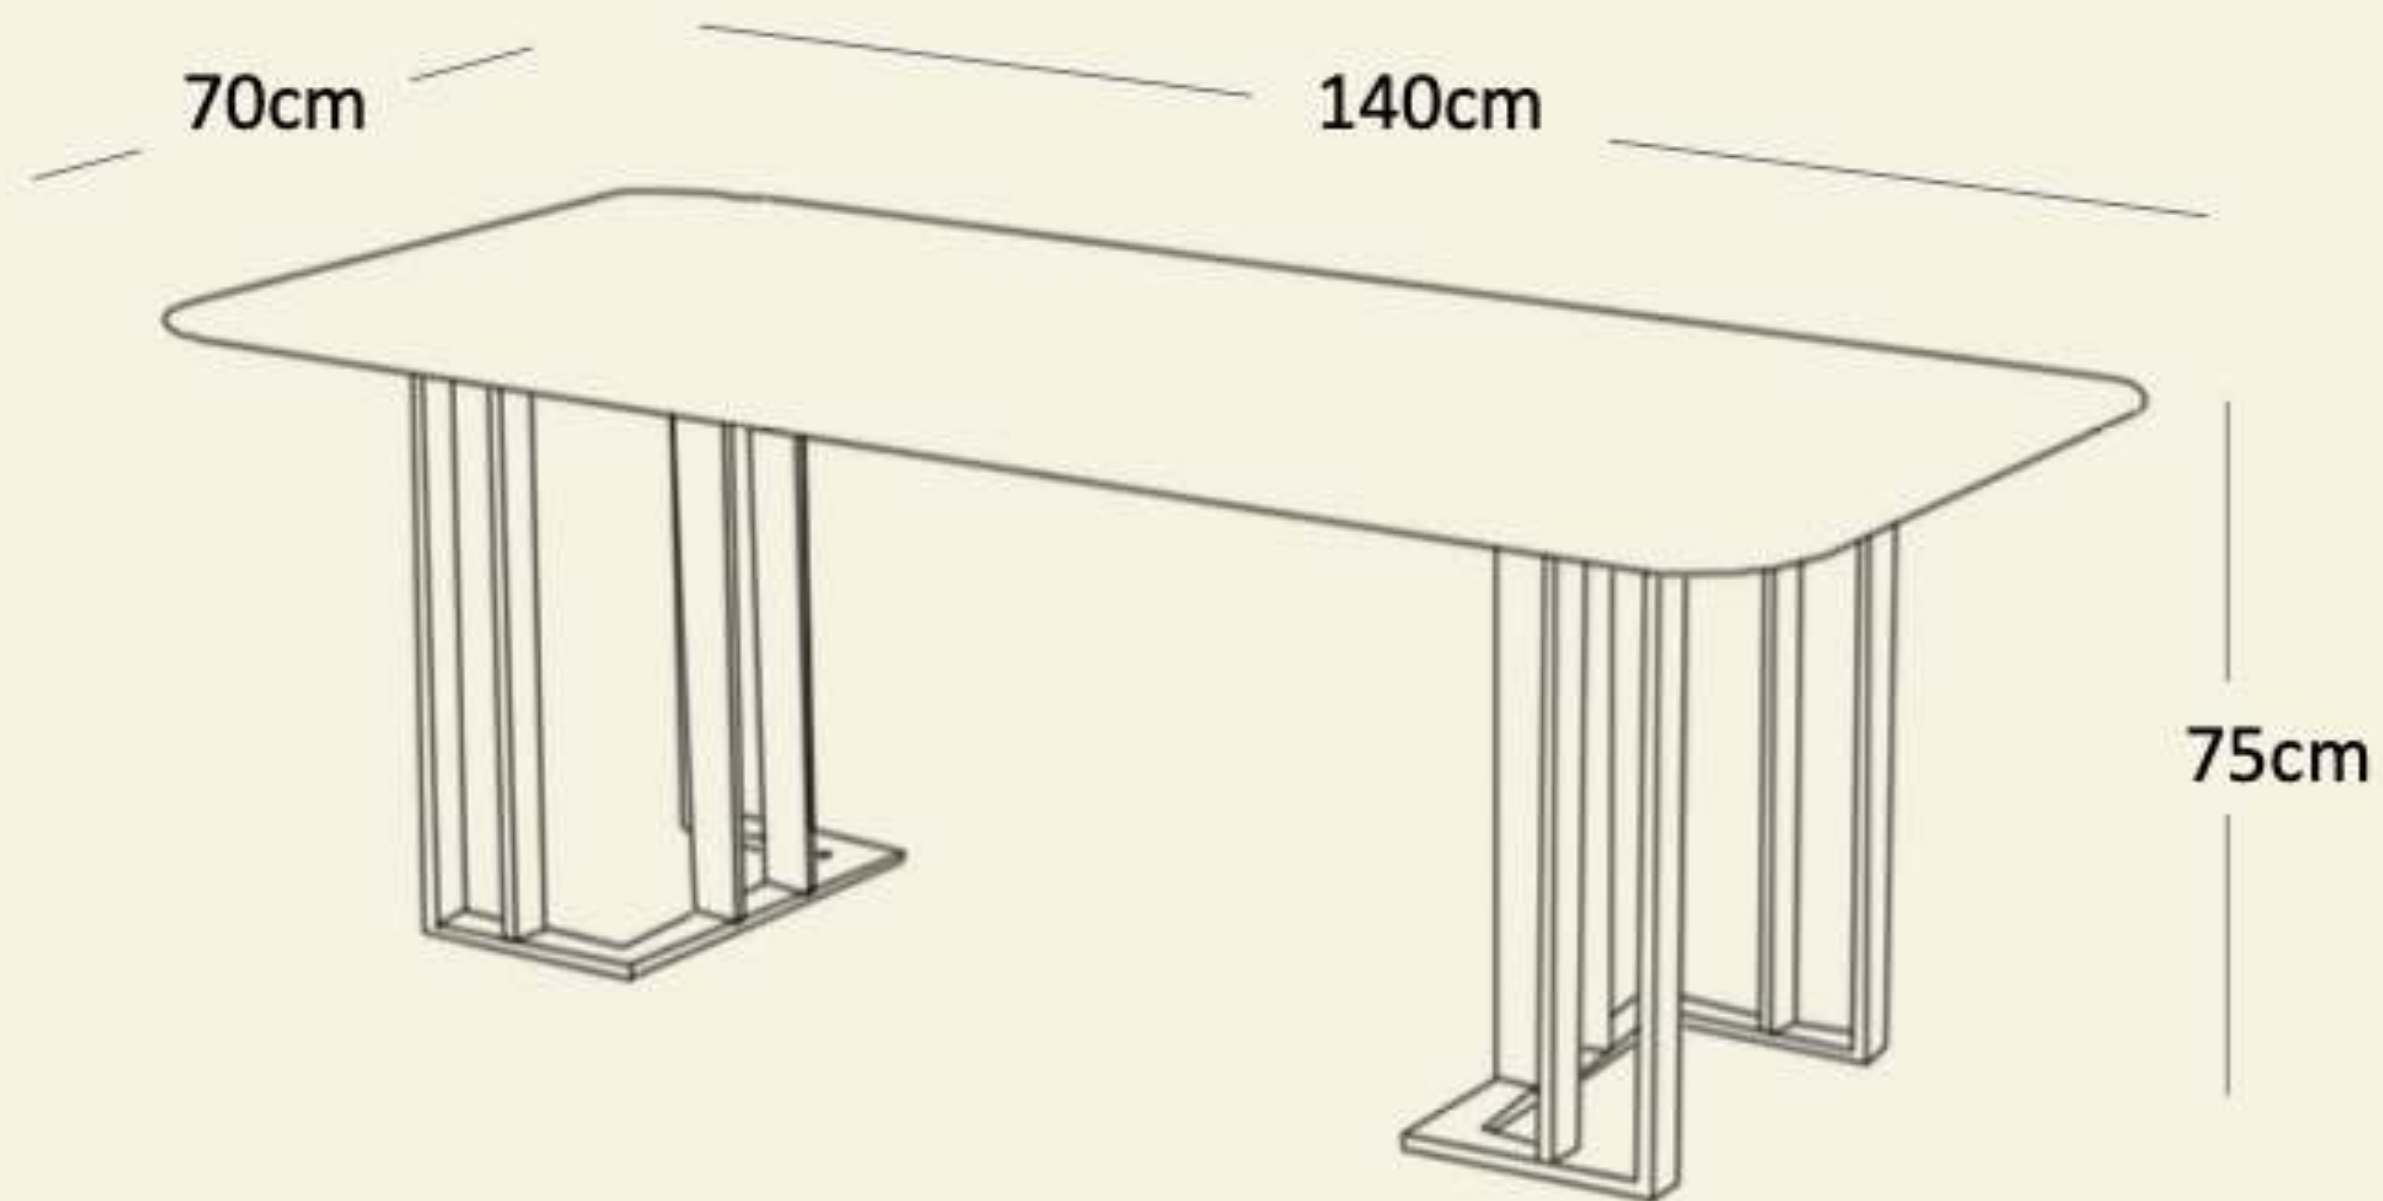

RRP: 355

Name: 6 seater Macedonia Dining Table

Code : DT001

Material : Marble/ Stone Laminate table top + Gold electroplated Metal Legs

Dimensions : 140W x 70D x 75H (cm)