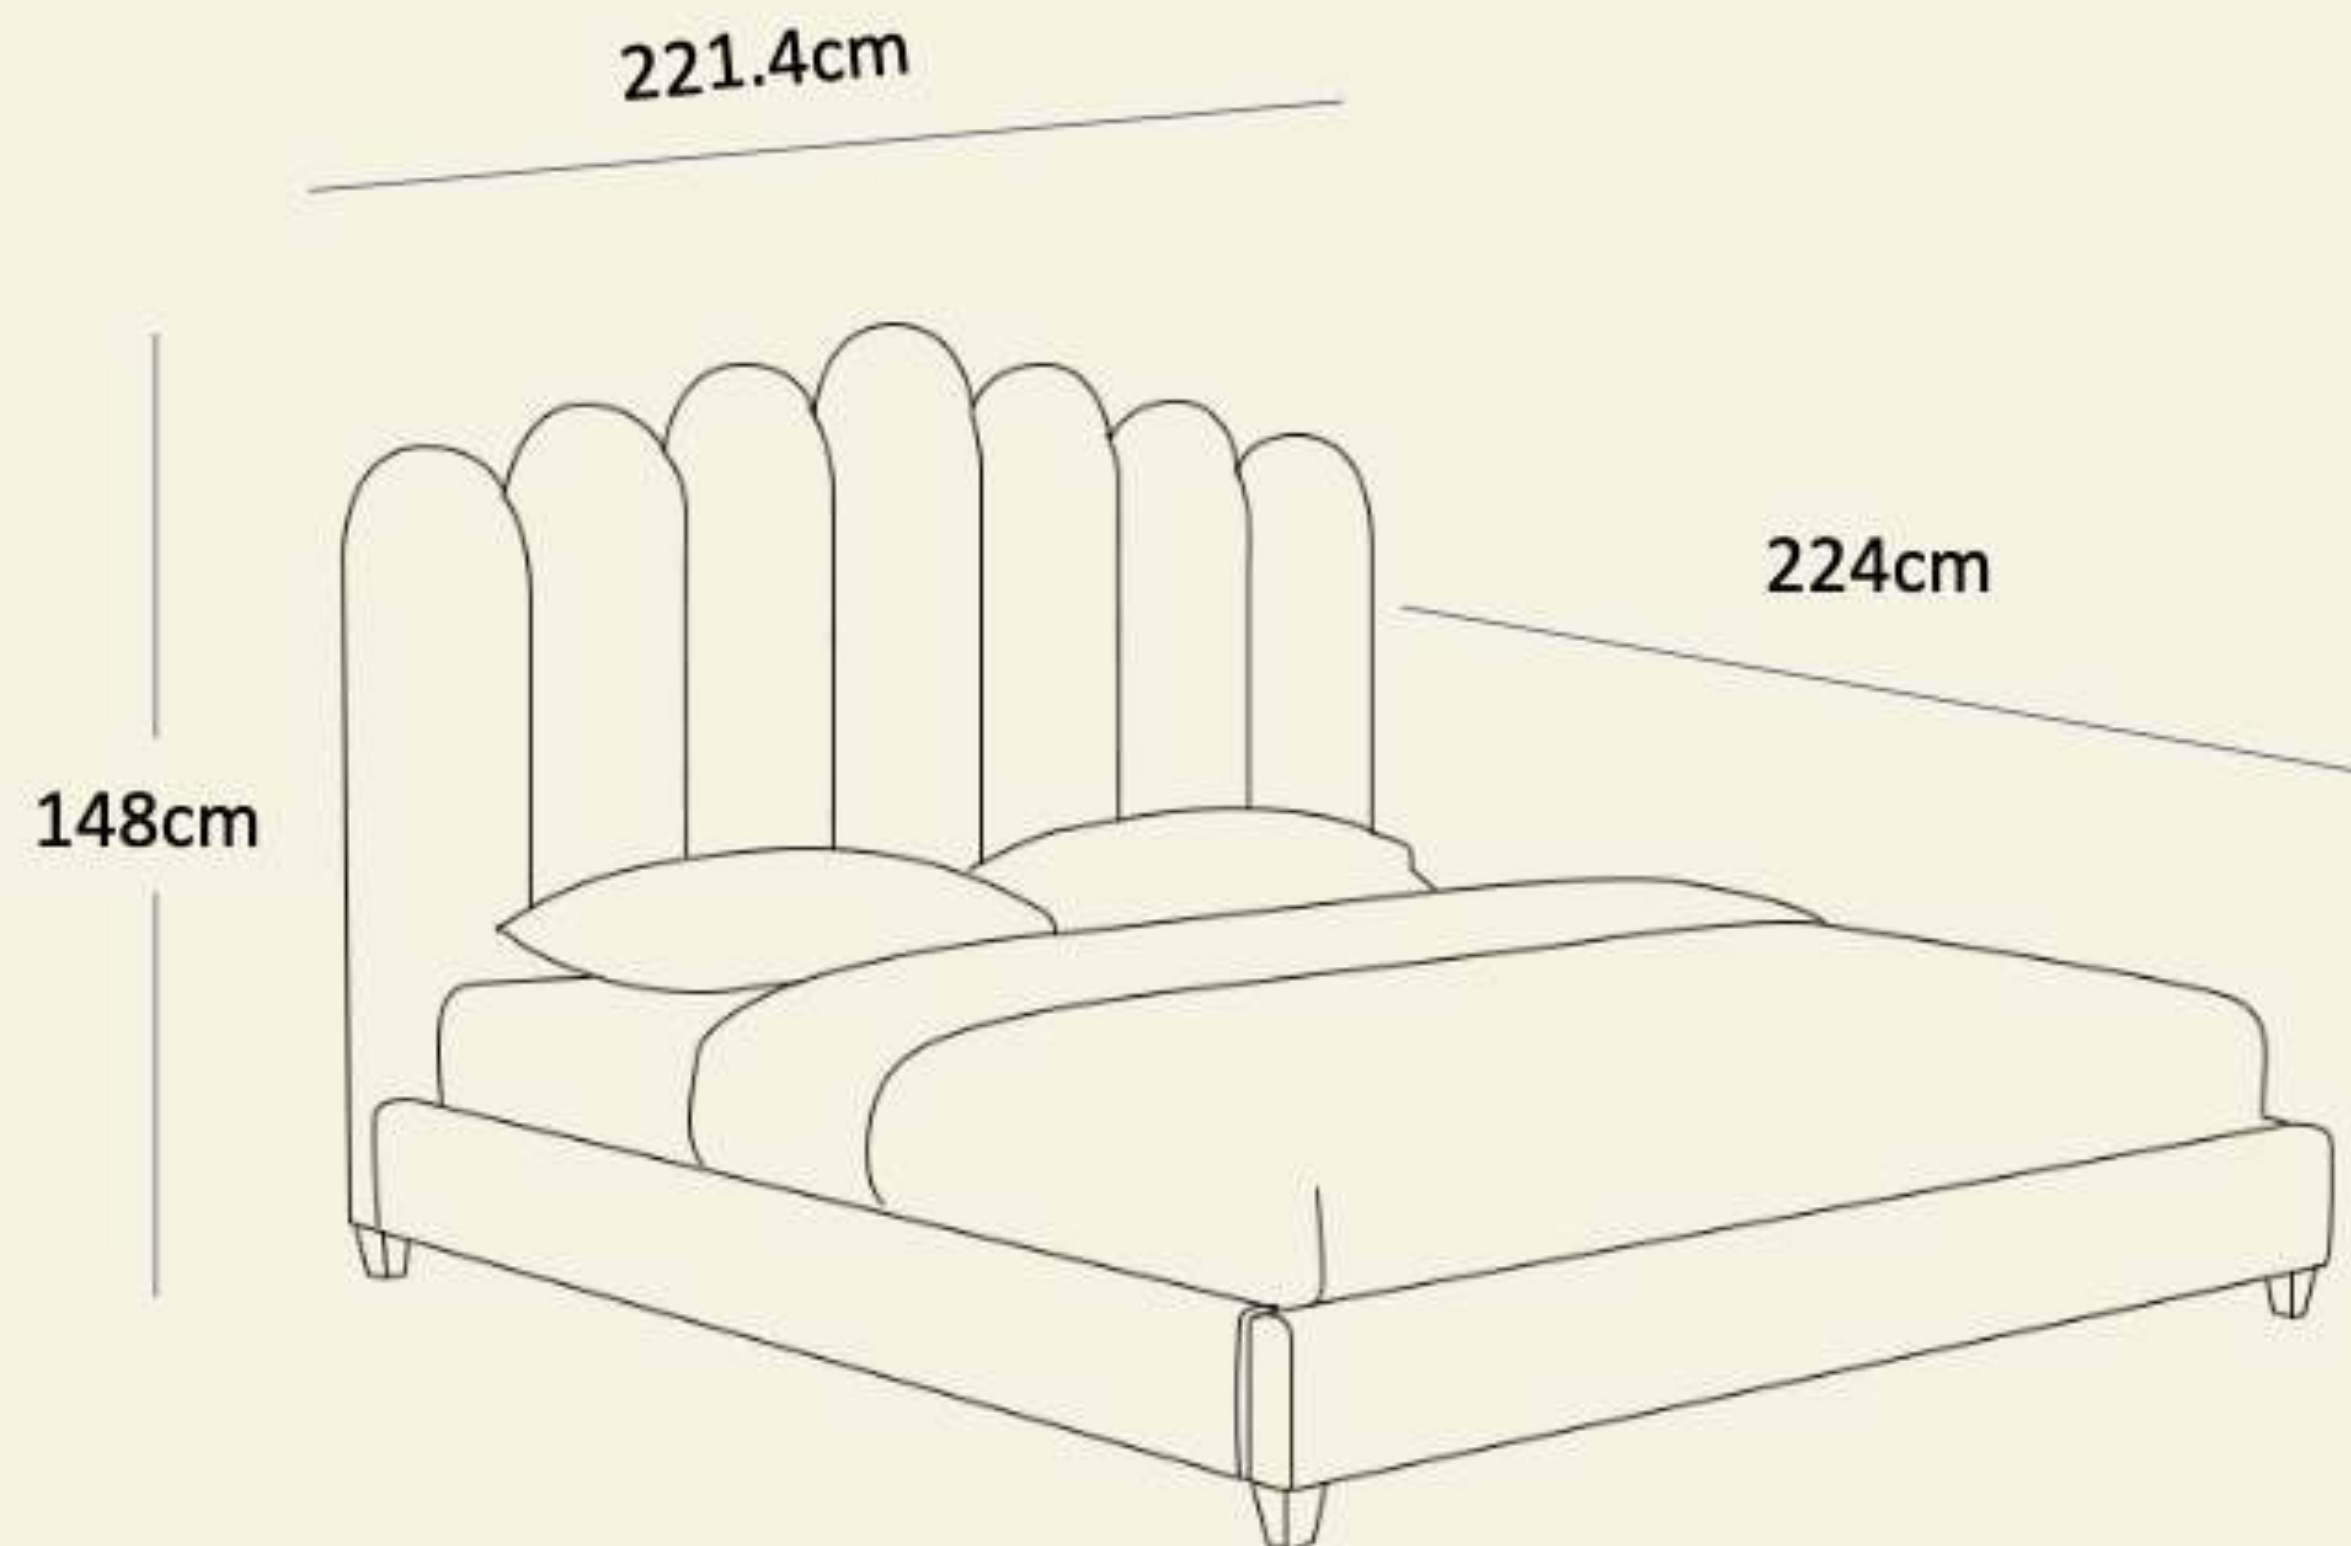

Dimensions : 56W x 60D x 76H (cm)

RRP: 411

Code : CH001

Material : Polyester Fabric, 32 density foam,
Bentply (internal structure)

Dimensions : 56W x 60D x 76H (cm)

RRP: 911

Name: Chic bed

Code : BD001

Dimensions : 218W x 230D x 137H (cm)

247cm

200cm

RRP: 1583

Code : BD001

Material : Polyester Fabric, 32 Density Foam, Polyfill, Plywood (internal Structure)

Dimensions : 200W x 247D x 34H , Headboard height -77H (cm)