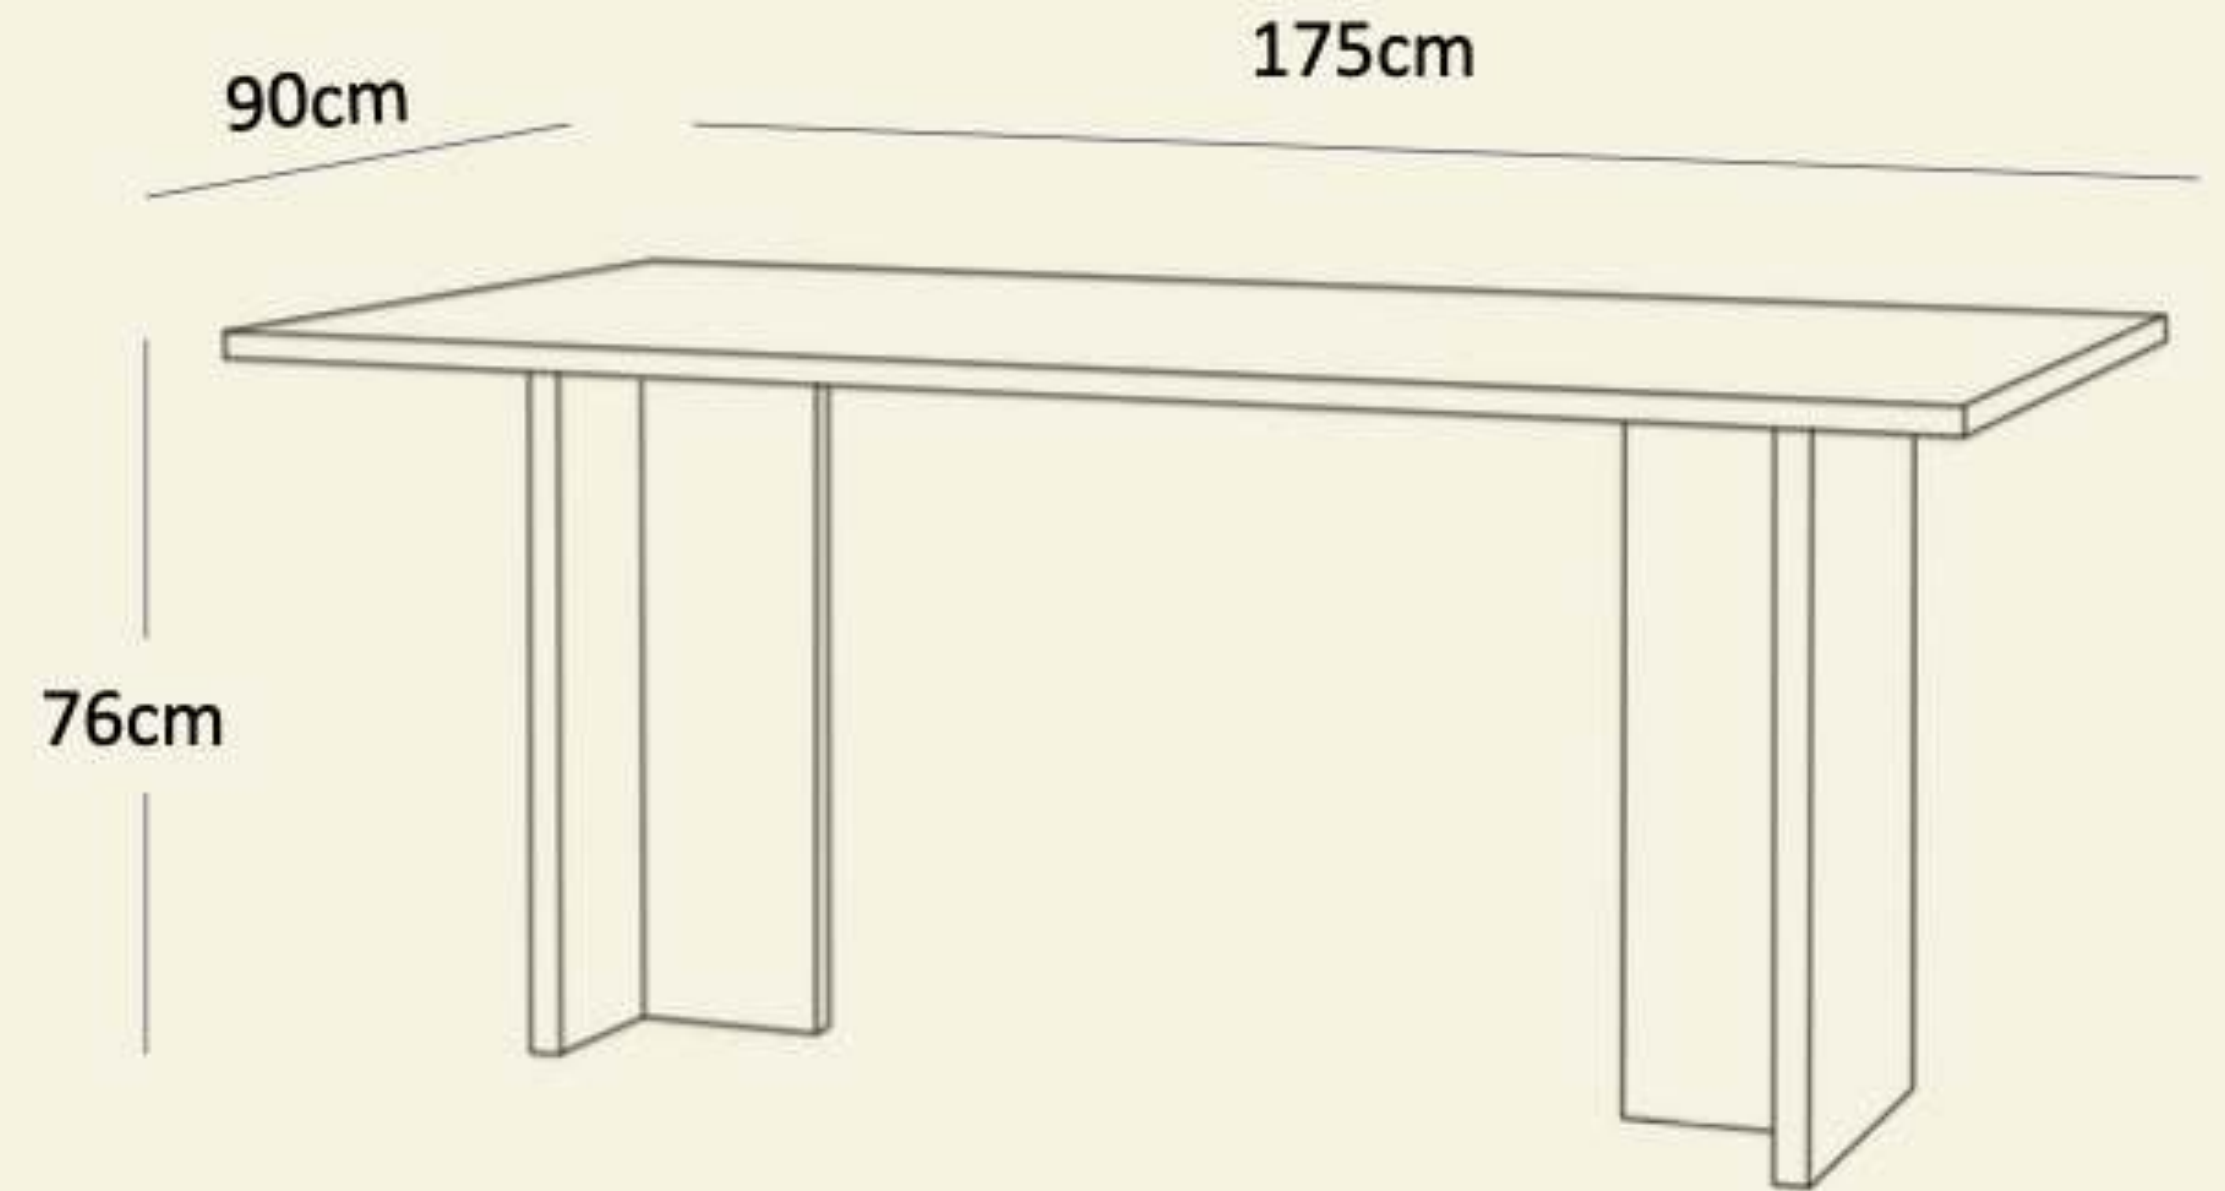

Material : Sheesham wood with Honey polish

Dimensions : 175W x 90D x 76H (cm)

RRP: 644

Name: Charon Dining Table

Code : DT007

Material : Sheesham wood with Honey polish

Dimensions : 175W x 90D x 76H (cm)

RRP: 569