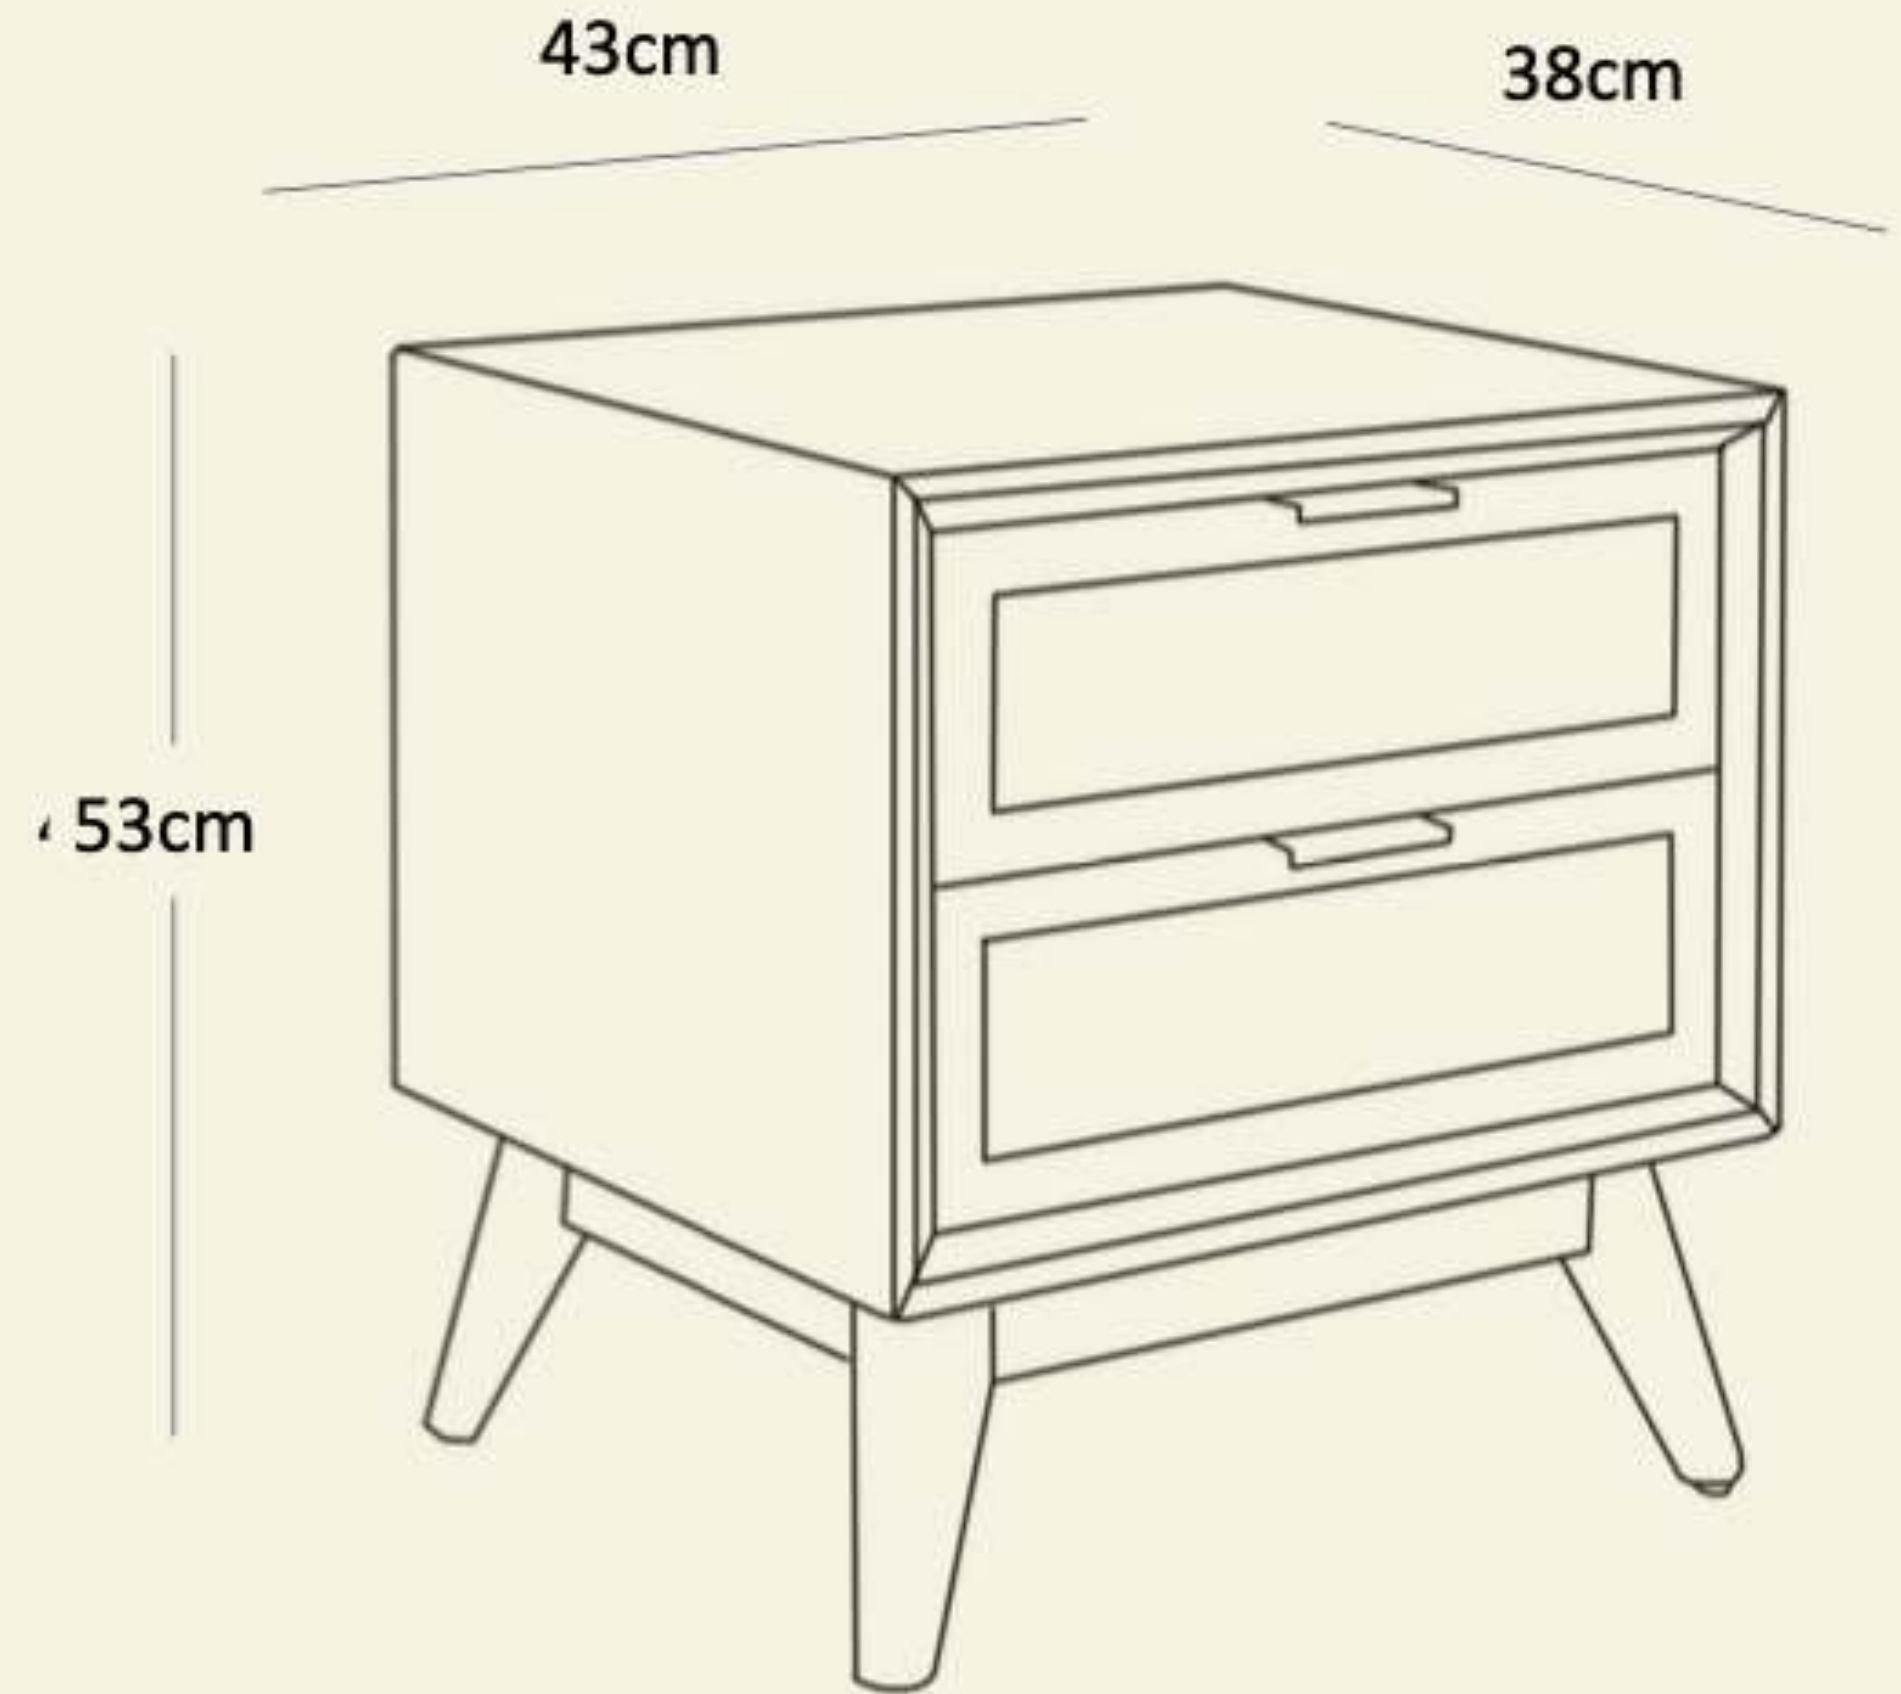

RRP: 369

Name: Wicker Nightstand

Code : NSTSW004

Material : Acacia wood in Natural Polish, Wicker on drawer front

Dimensions : 43W x 38D x 53H (cm)