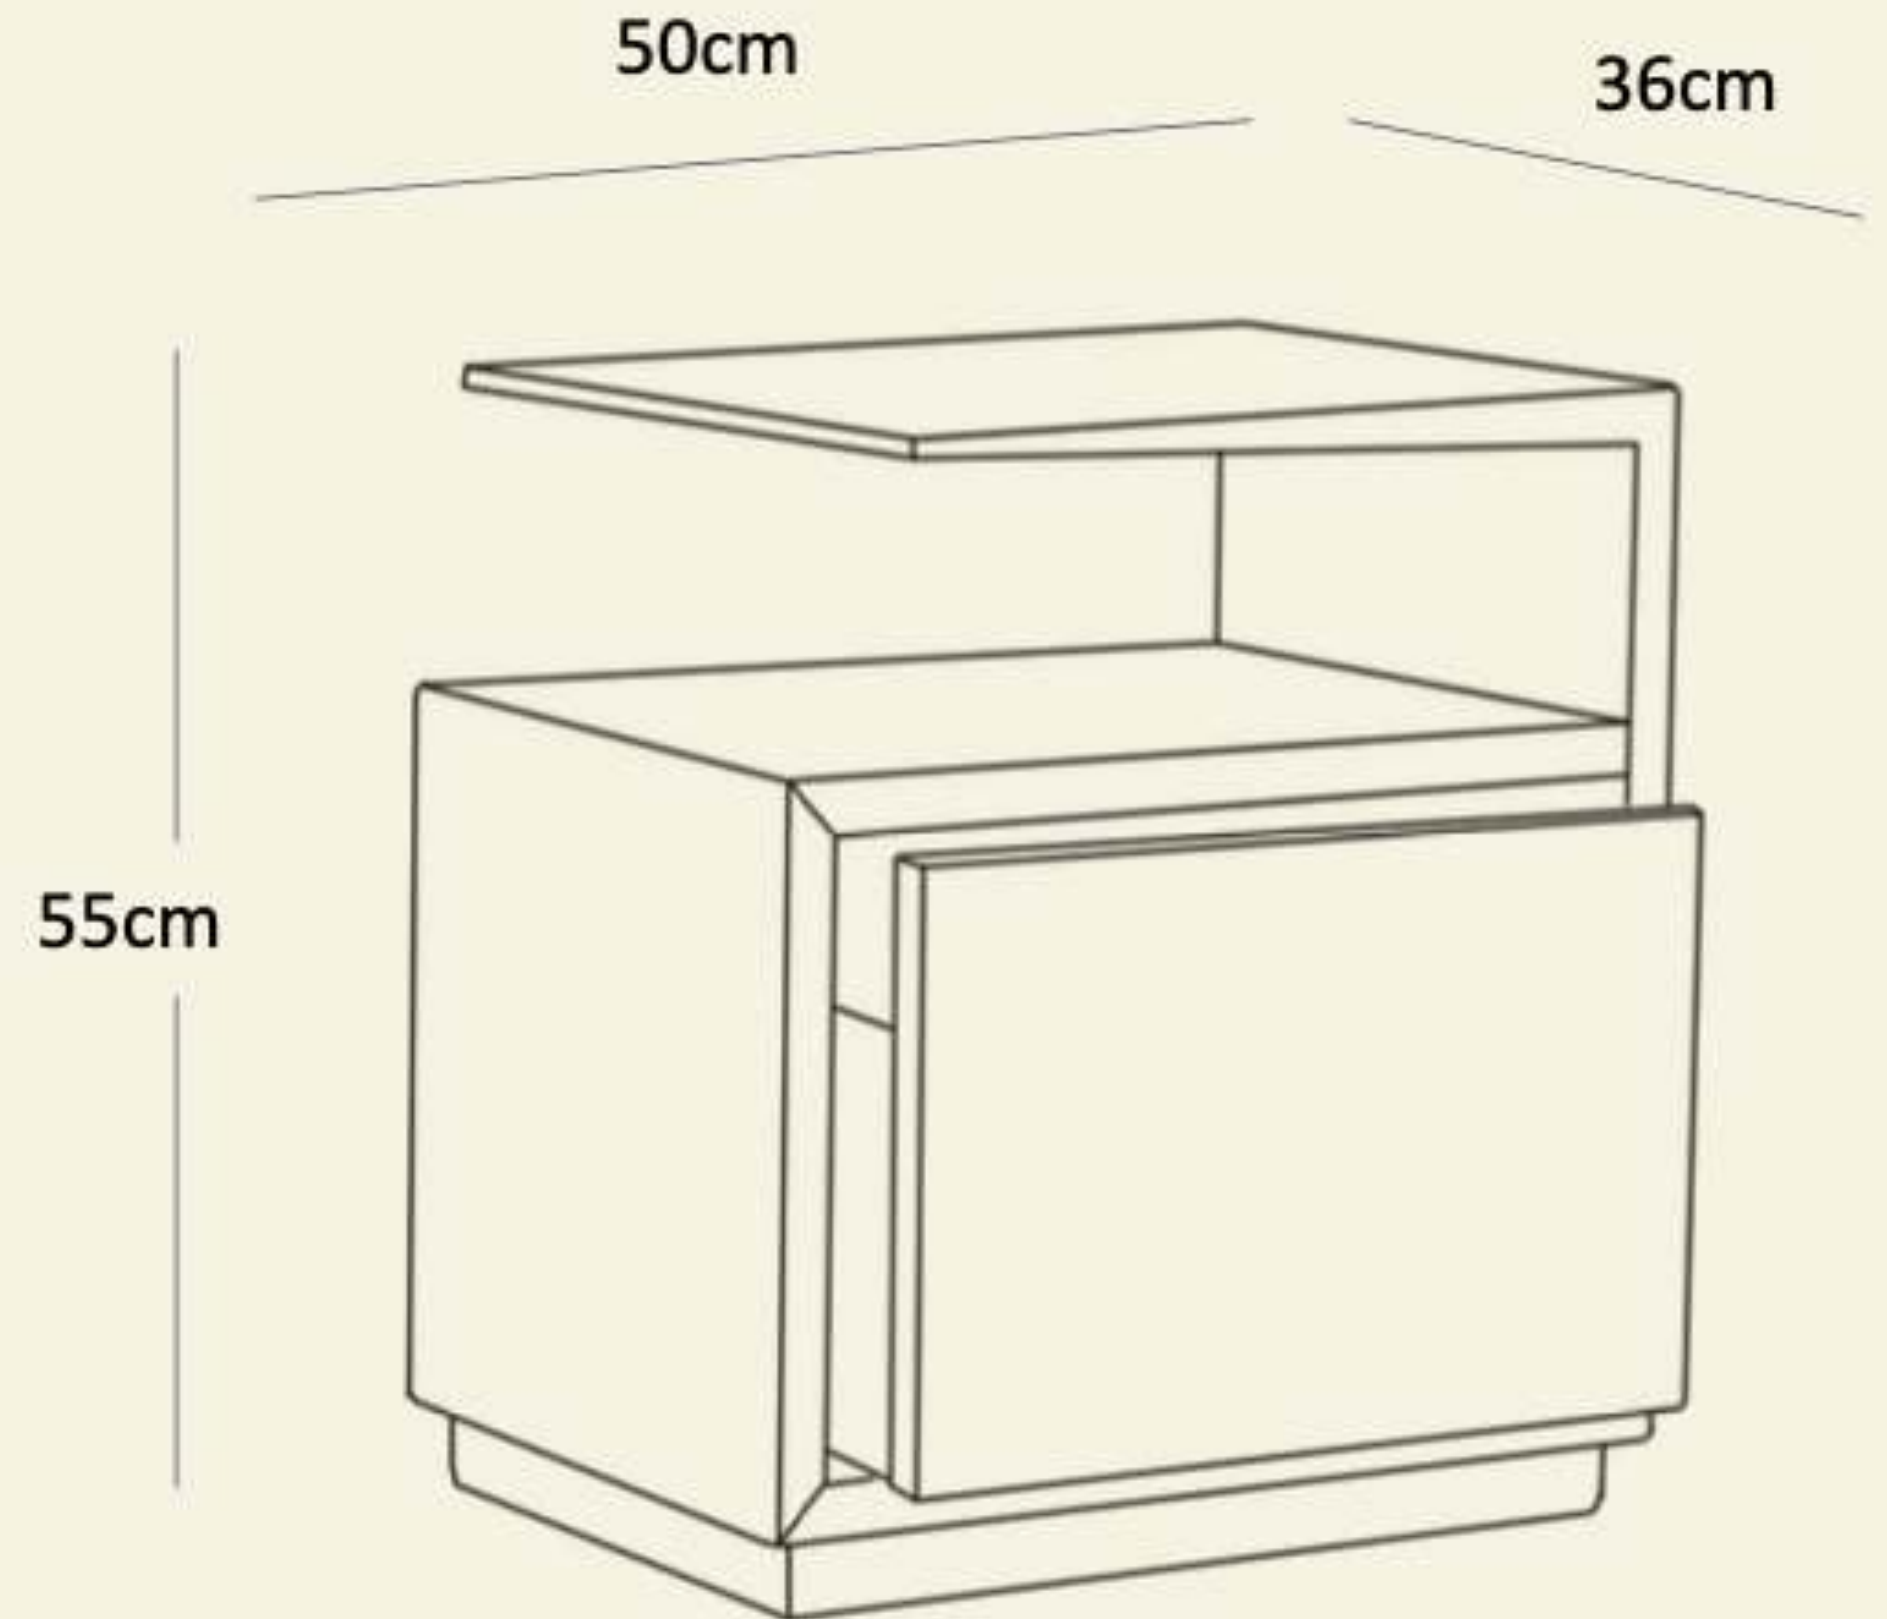

RRP: 281

Name: Ledge Solid Wood Nightstand

Code : NSTSW013

Material : Sheesham Wood with Natural Polish

Dimensions : 50W x 36D x 55H (cm)