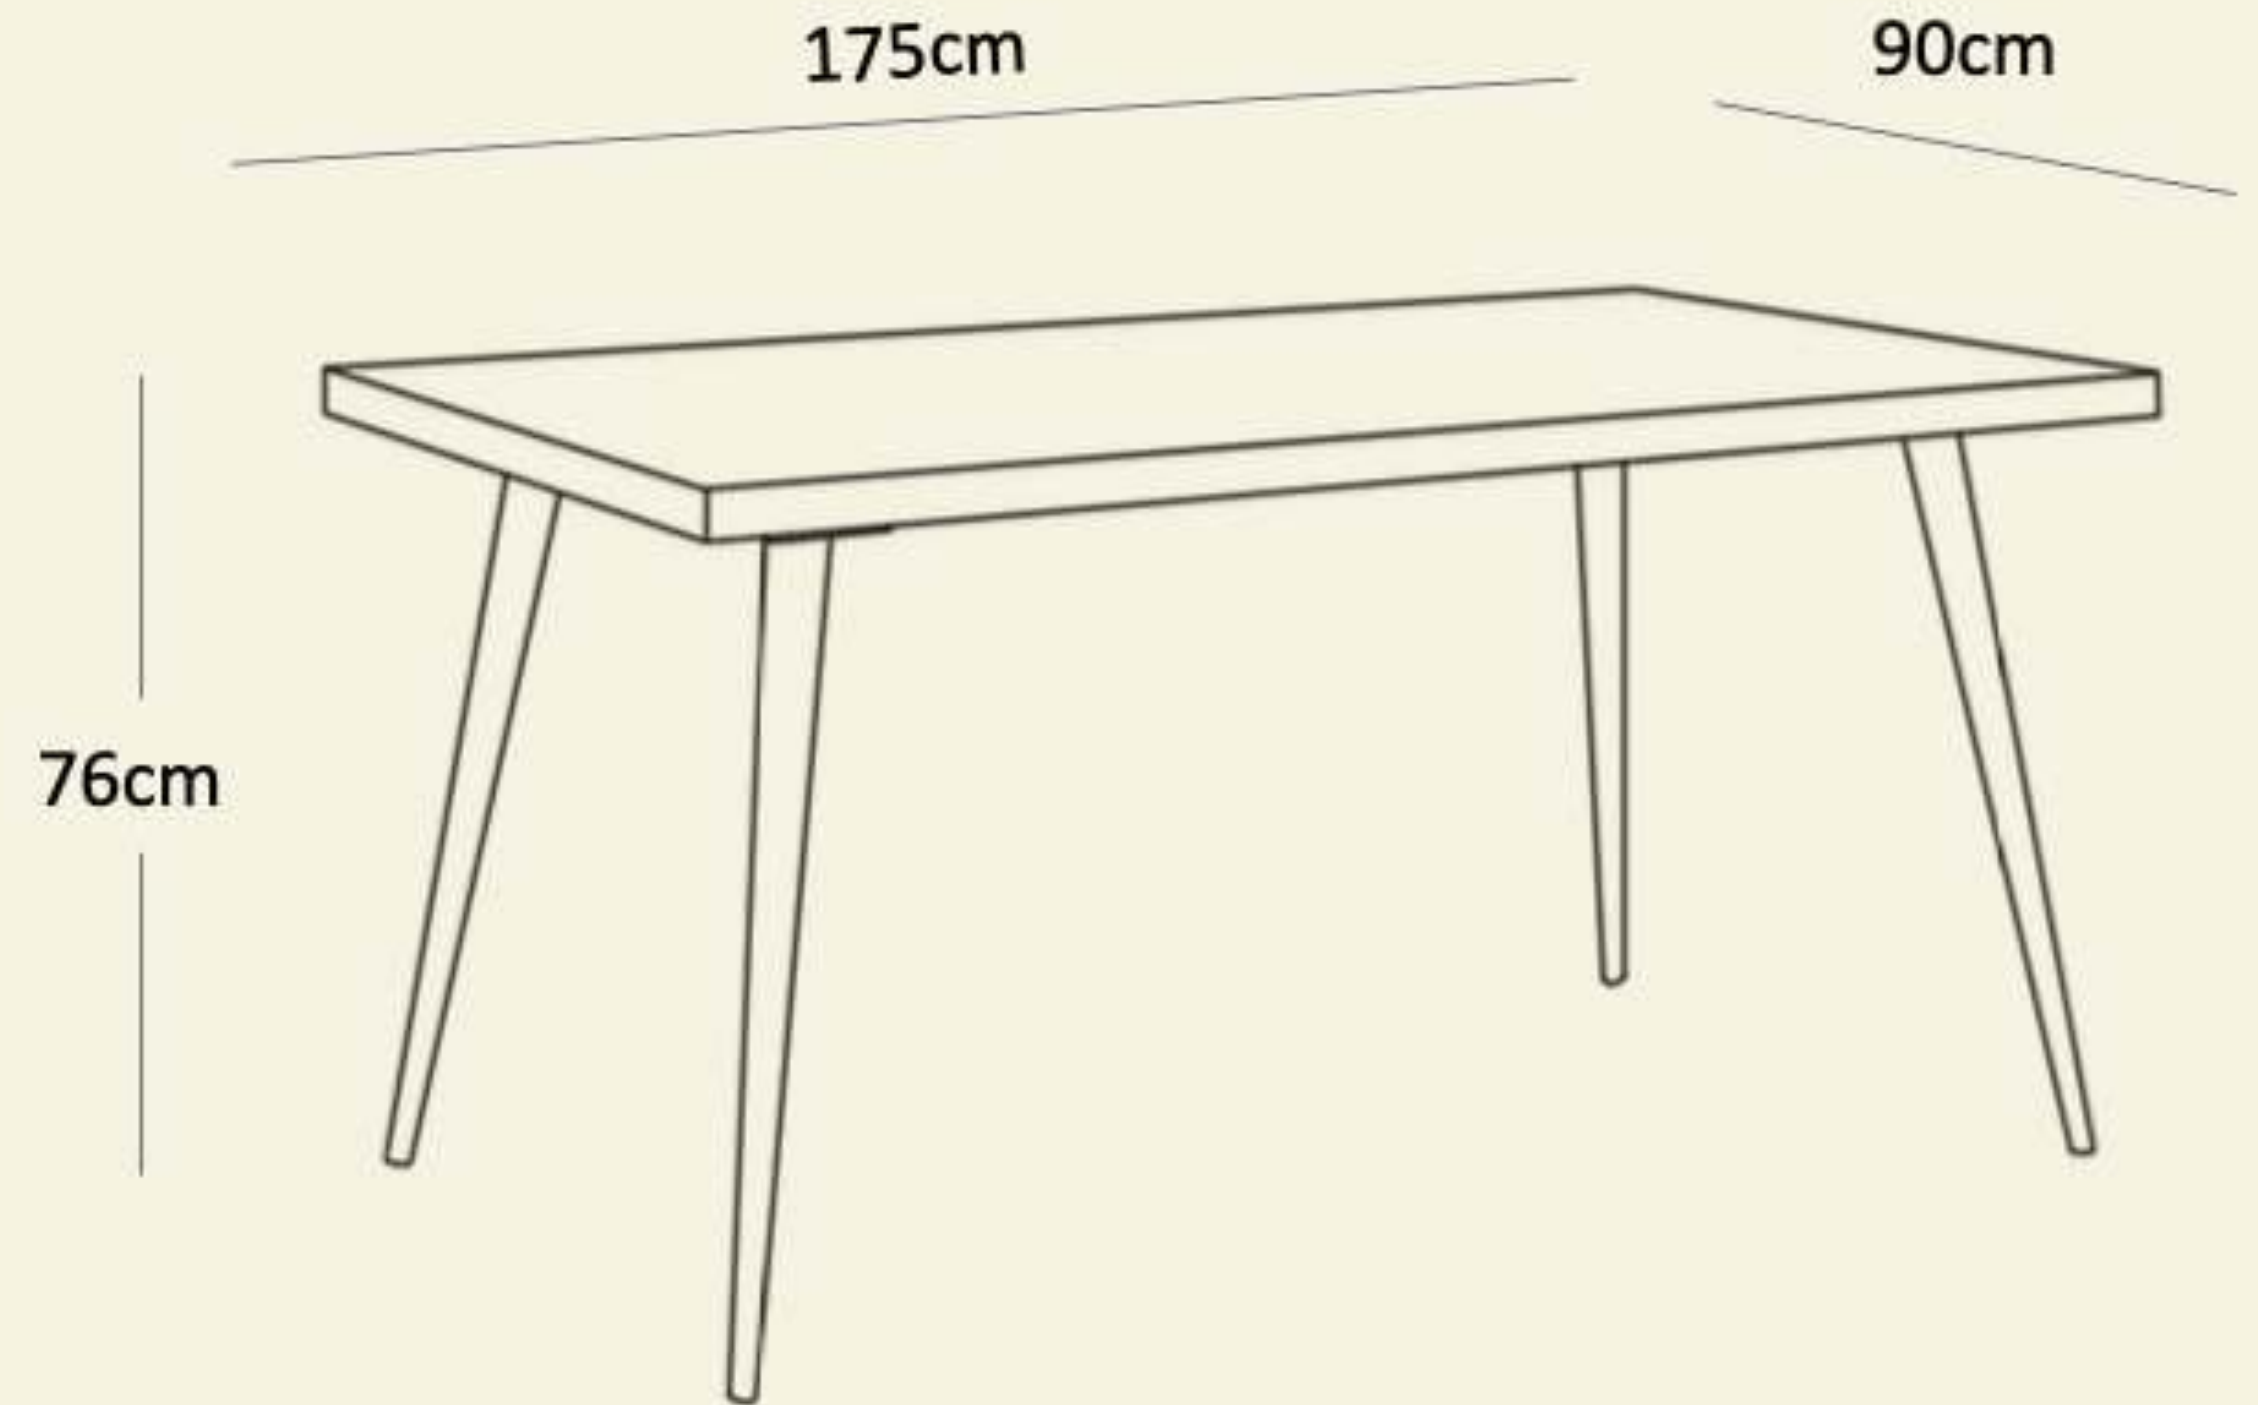

Material : Sheesham wood with Honey polish

Dimensions : 175W x 90D x 76H (cm)

RRP: 644

Name: Charon Dining Table

Code : DT007

Material : Sheesham wood with Honey polish

Dimensions : 175W x 90D x 76H (cm)

RRP: 569