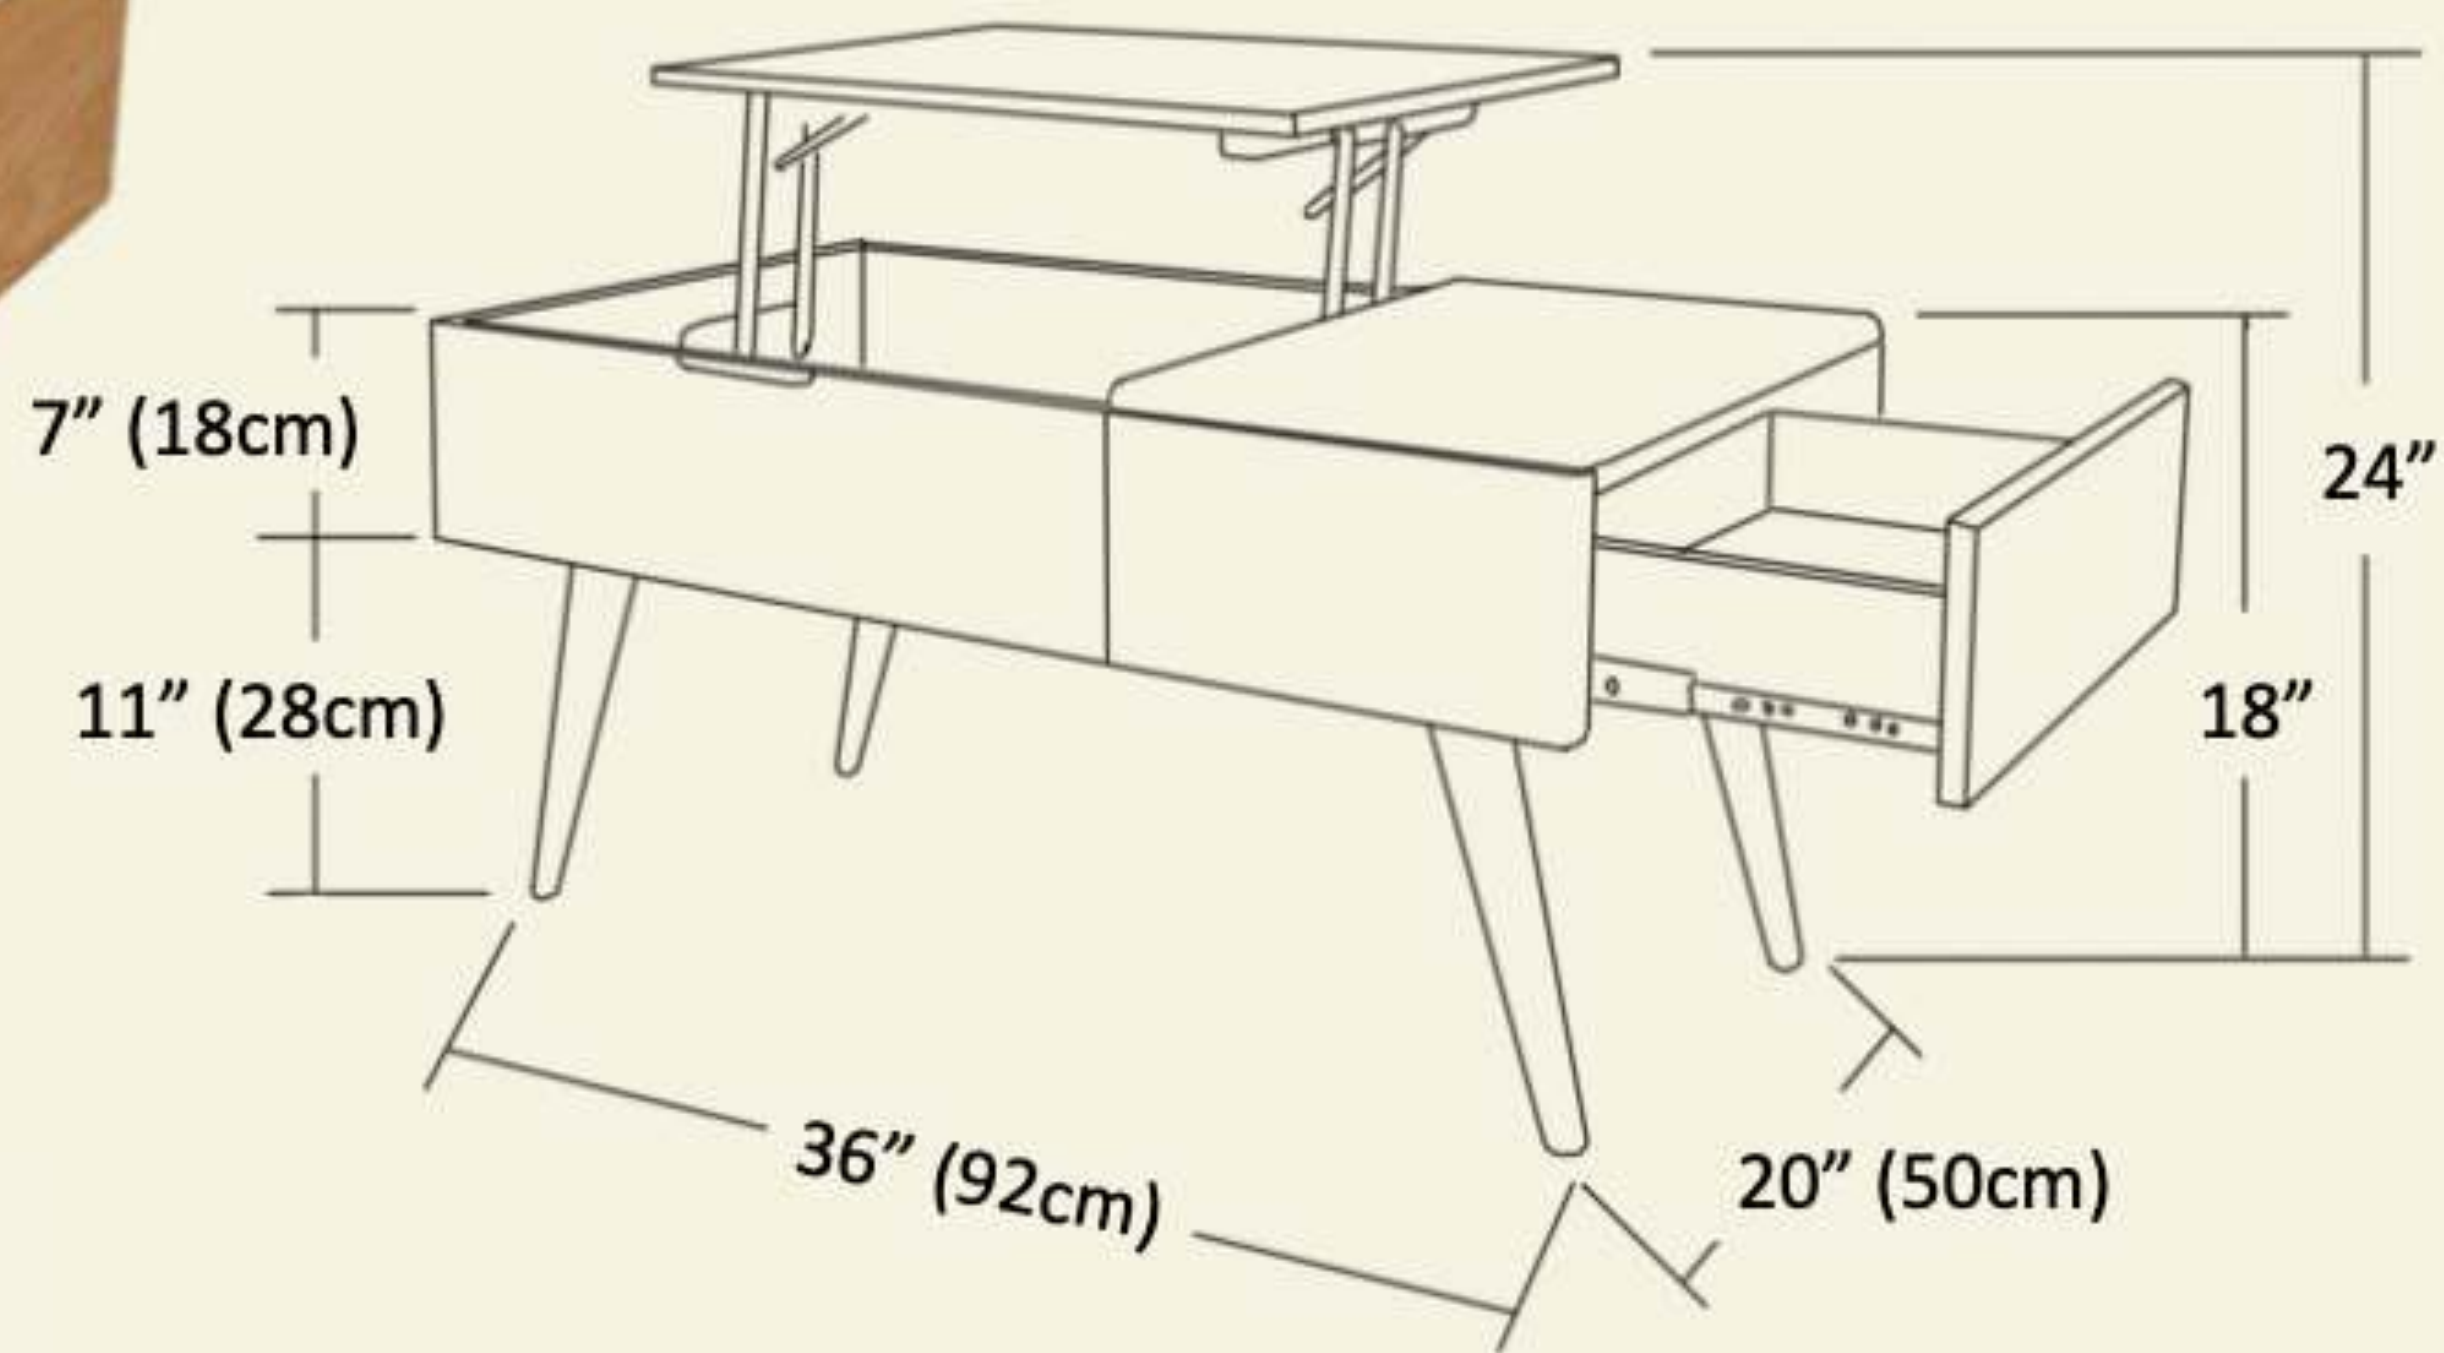

RRP: 473

Name: Lift top coffee table with hidden storage

Code : CFT002

Material : Mango or Acacia veneer on MDF + White paint, Metal brackets.

Dimensions : 36"W x 20"D x 18 - 24"H (inches)