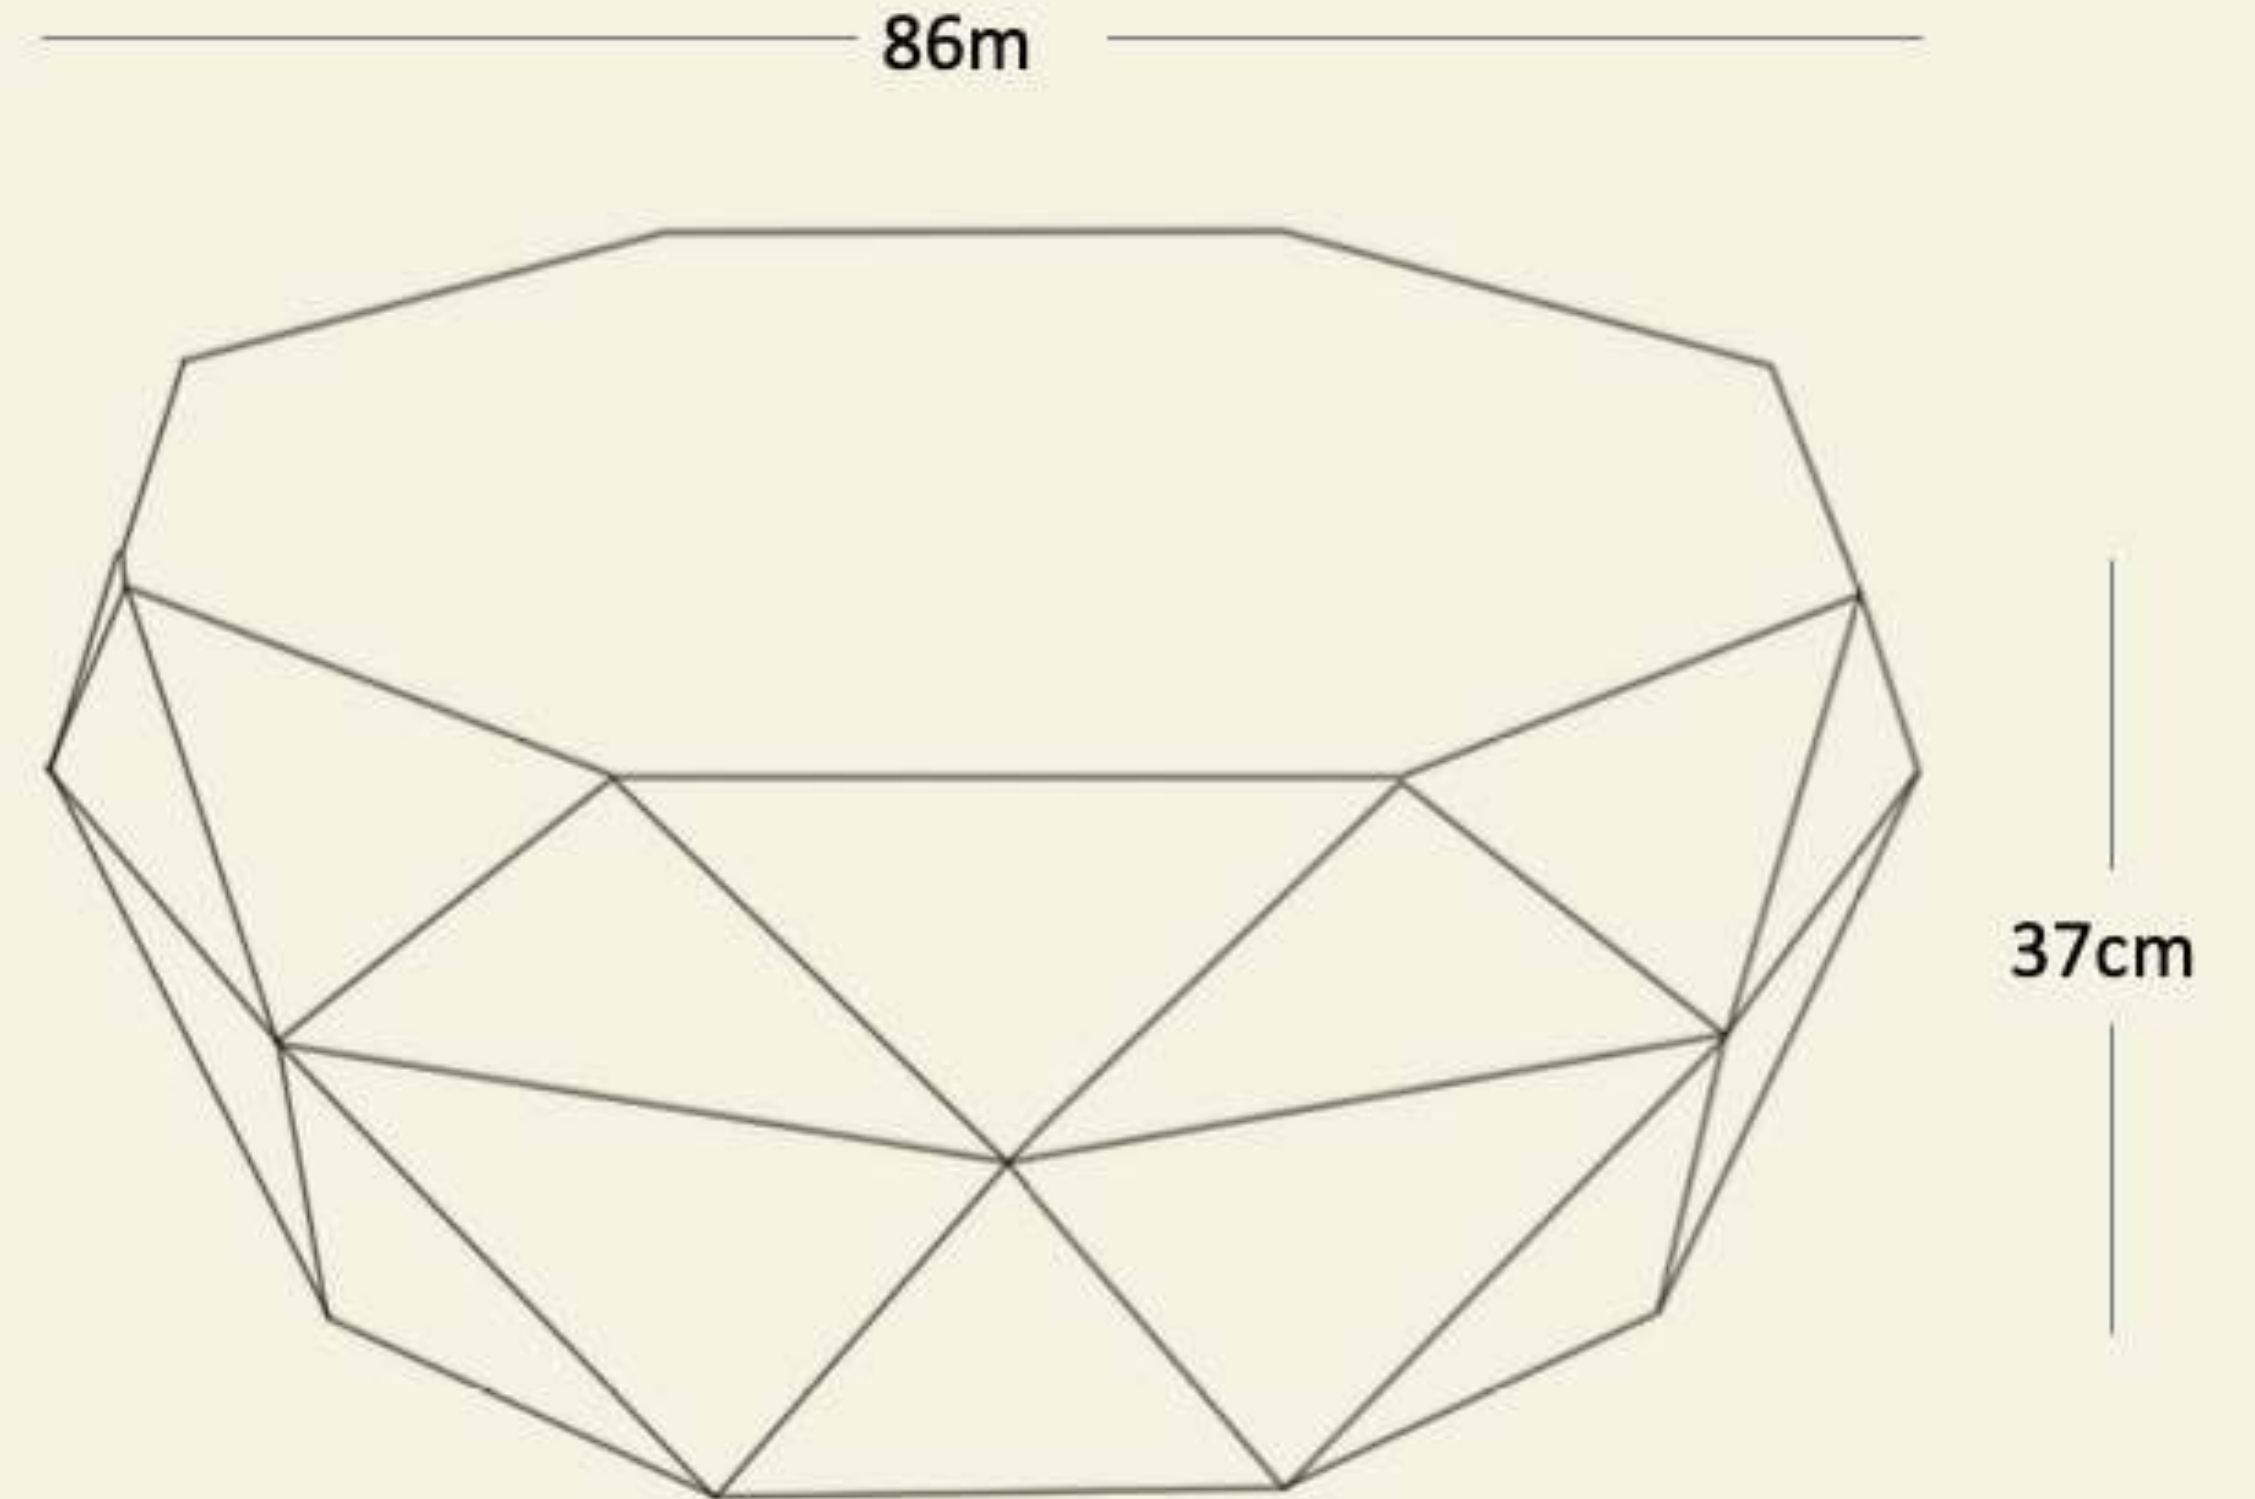

Code : CFT003

Material : Sheesham wood

Dimensions : 86W x 86D x 37H (cm)

RRP: 299

Name: Prism Coffee Table

Code : CFT003

Material : Sheesham wood

Dimensions : 86W x 86D x 37H (cm)