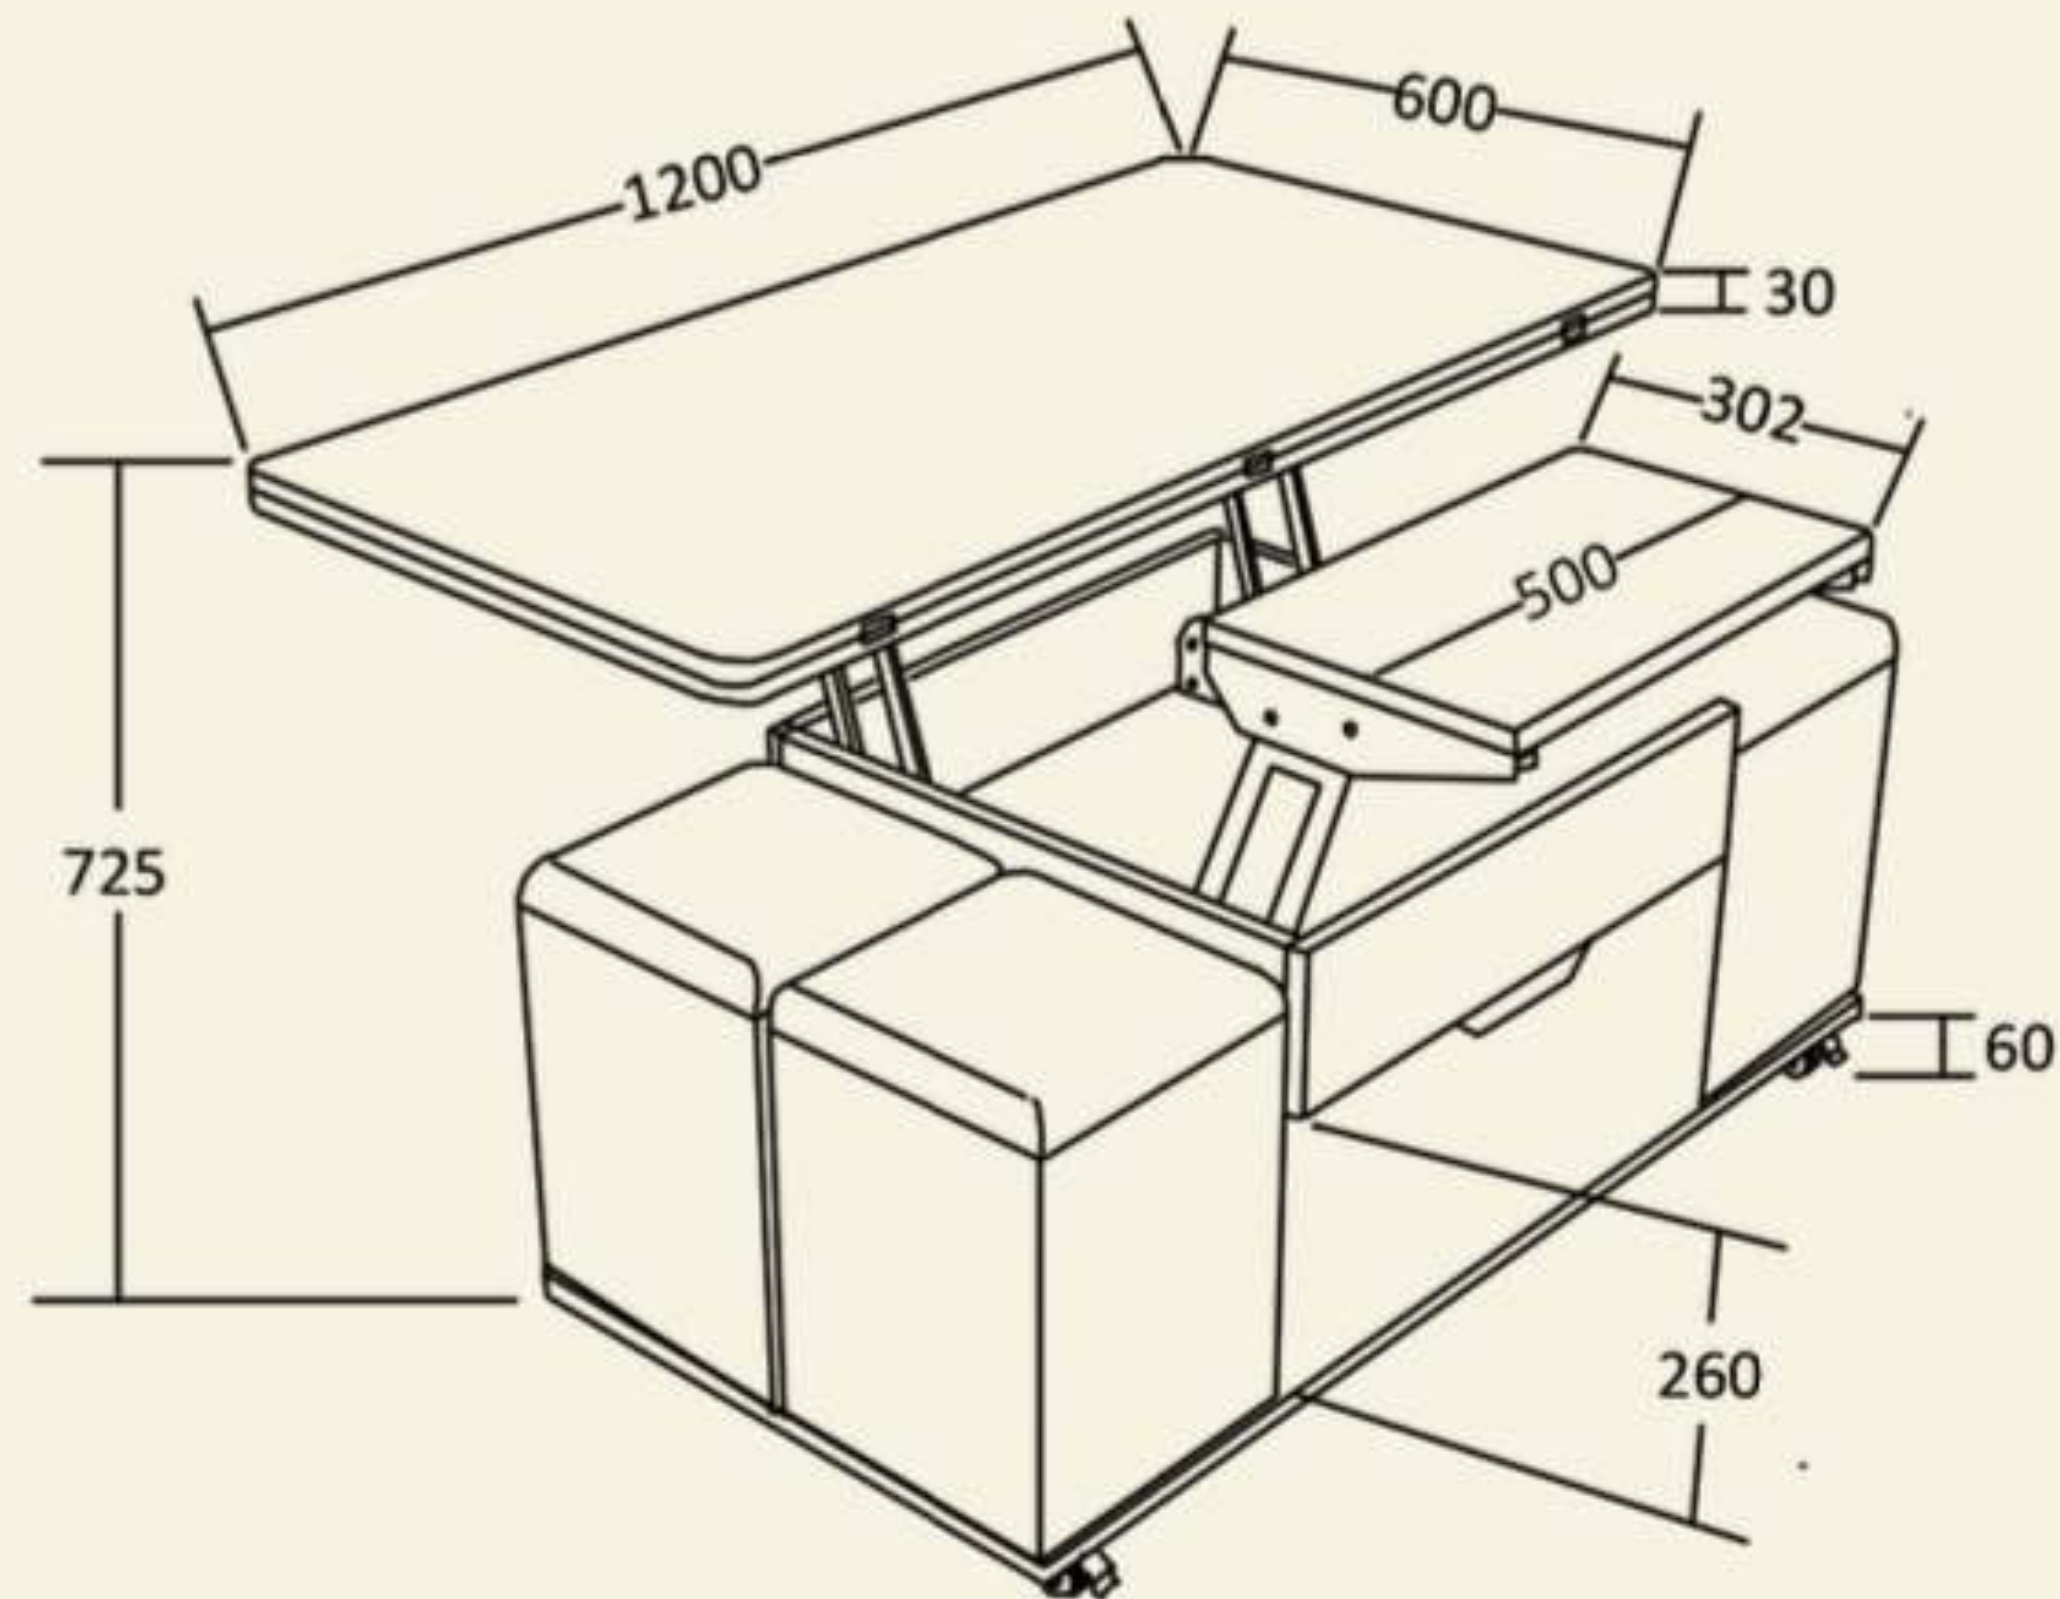

RRP: 535

Name: Smart workstation with Bluetooth speaker and sockets

Code : ST002

Material : Veneer with MDF Table top & Metal Legs (powder coated)

Dimensions : 47" W x 22" D x 30" H (inches)