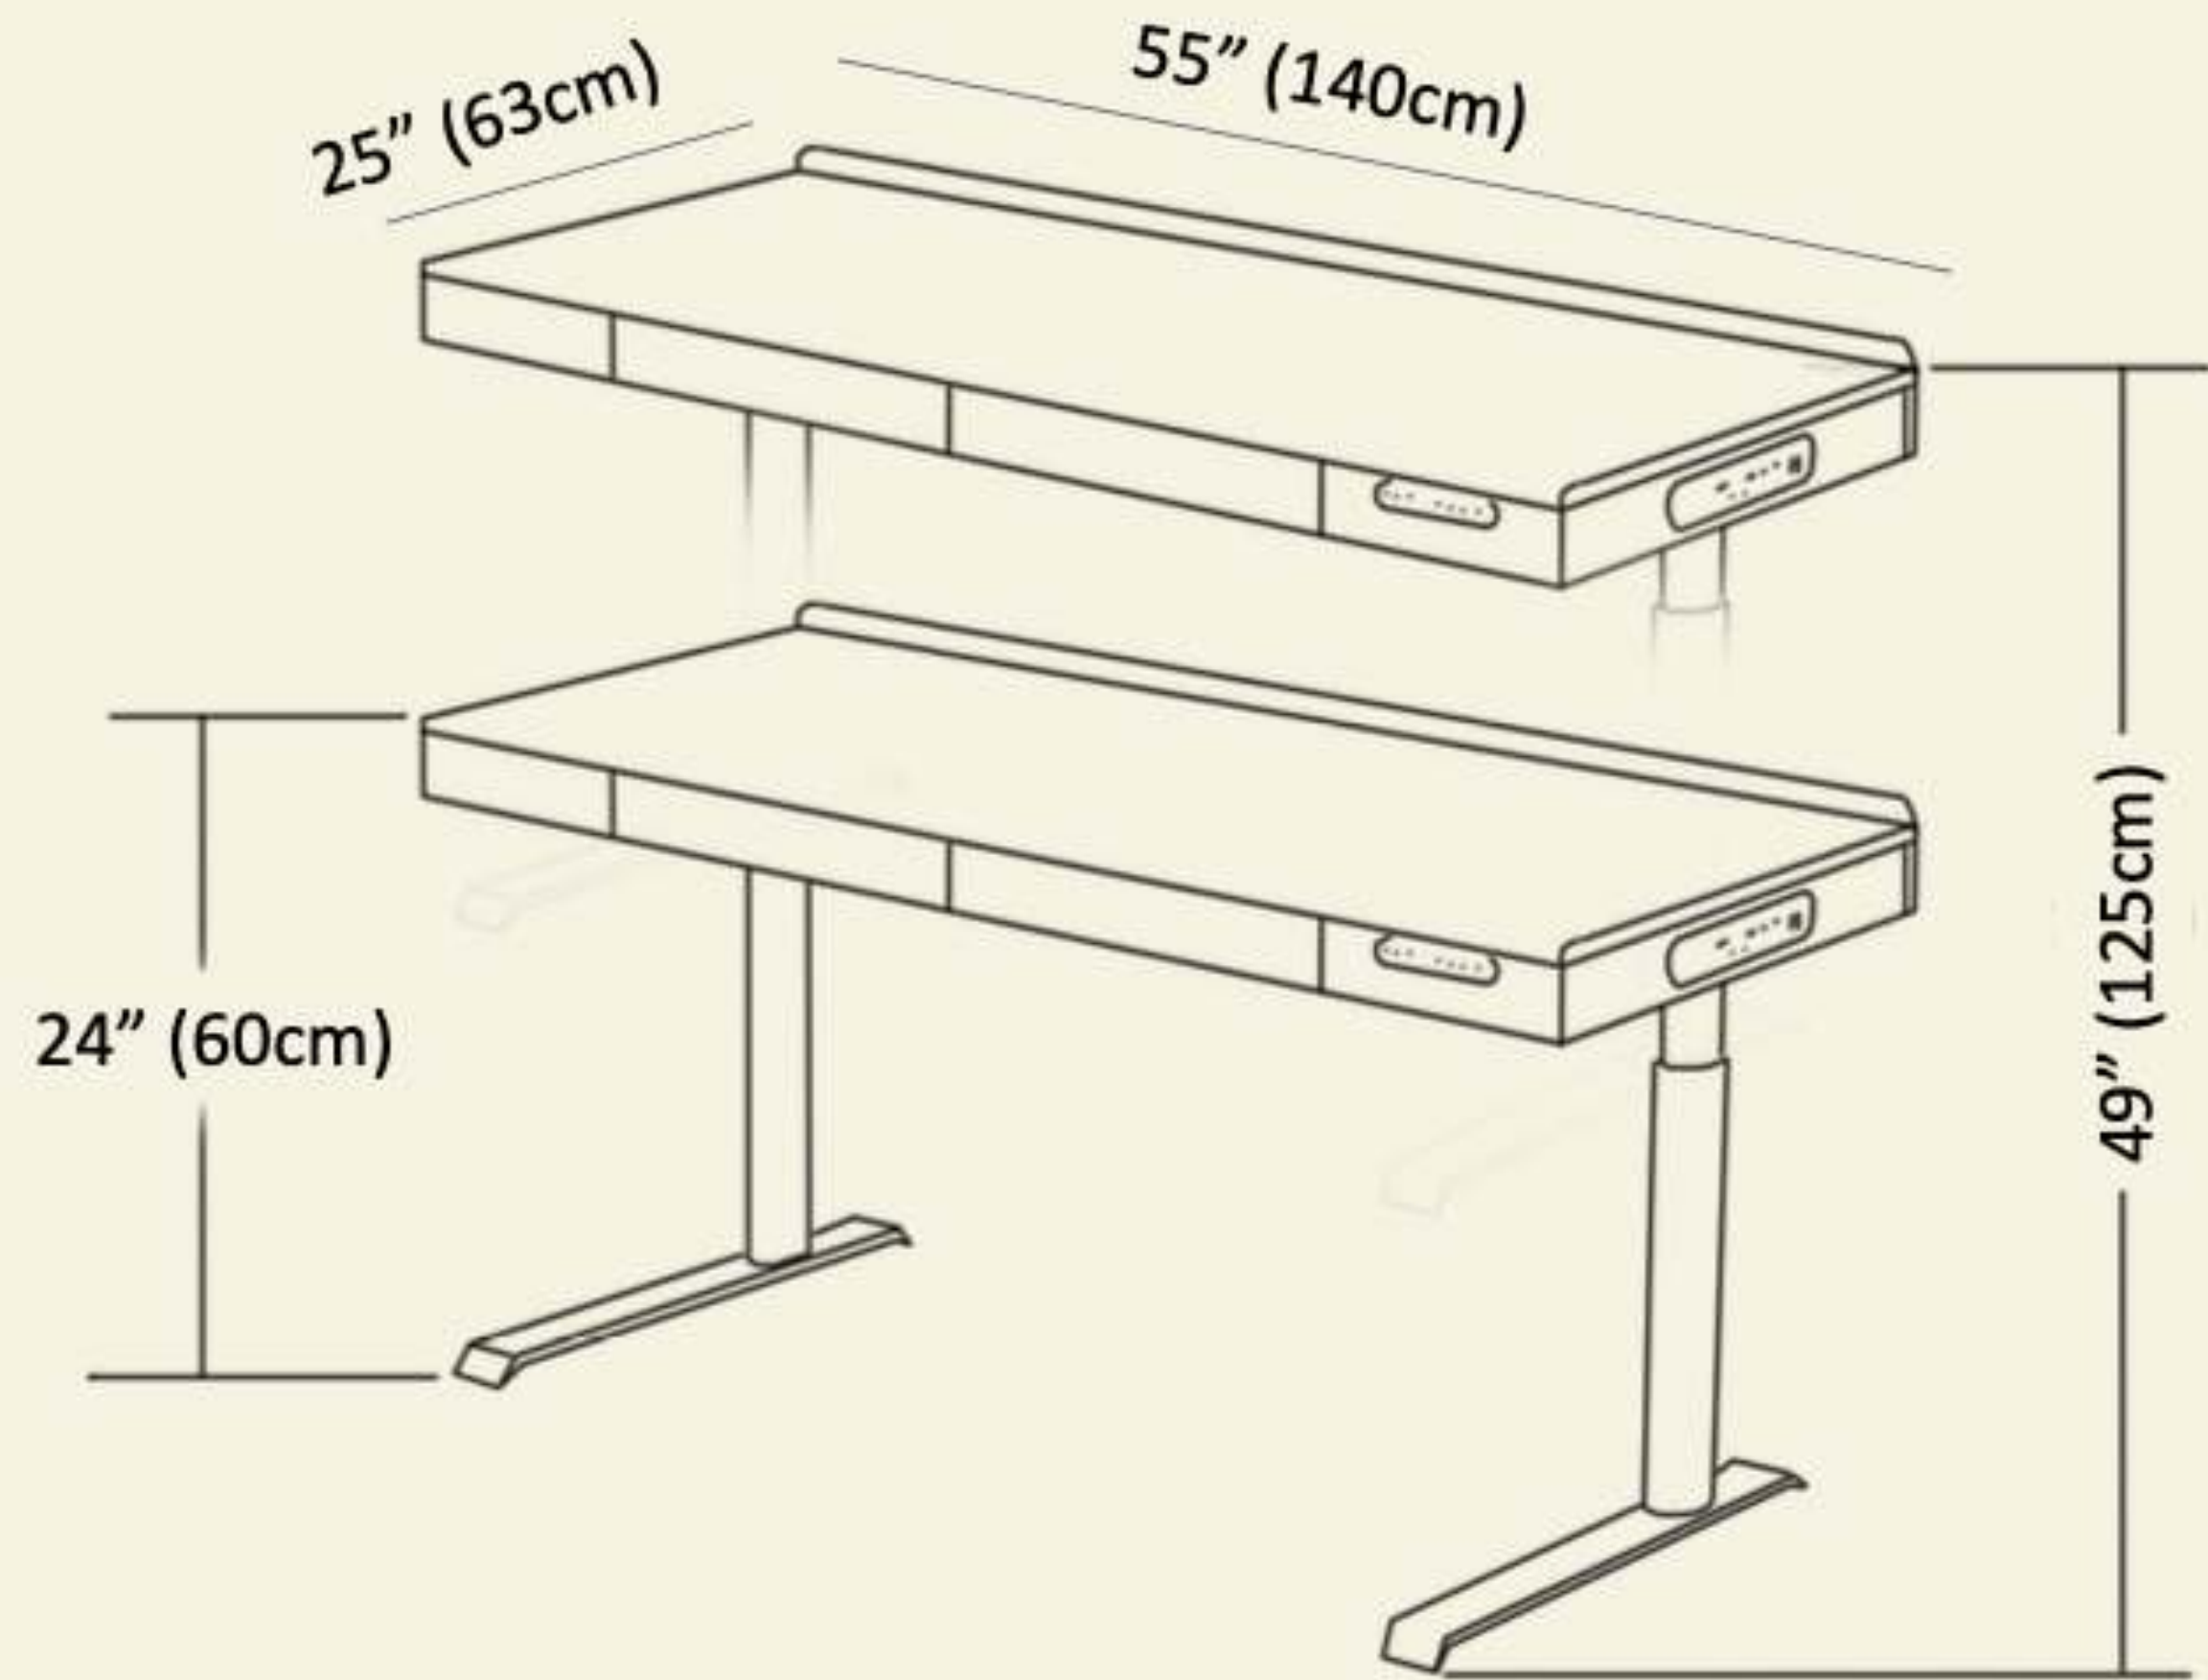

RRP: 684

Name: Powered height adjustable workstation with smart features

Code : ST001

Material : Veneer with MDF Table top/ drawer & Metal Legs (powder coated)

Dimensions : 55"W x 25"D x 24-49"H (inches)