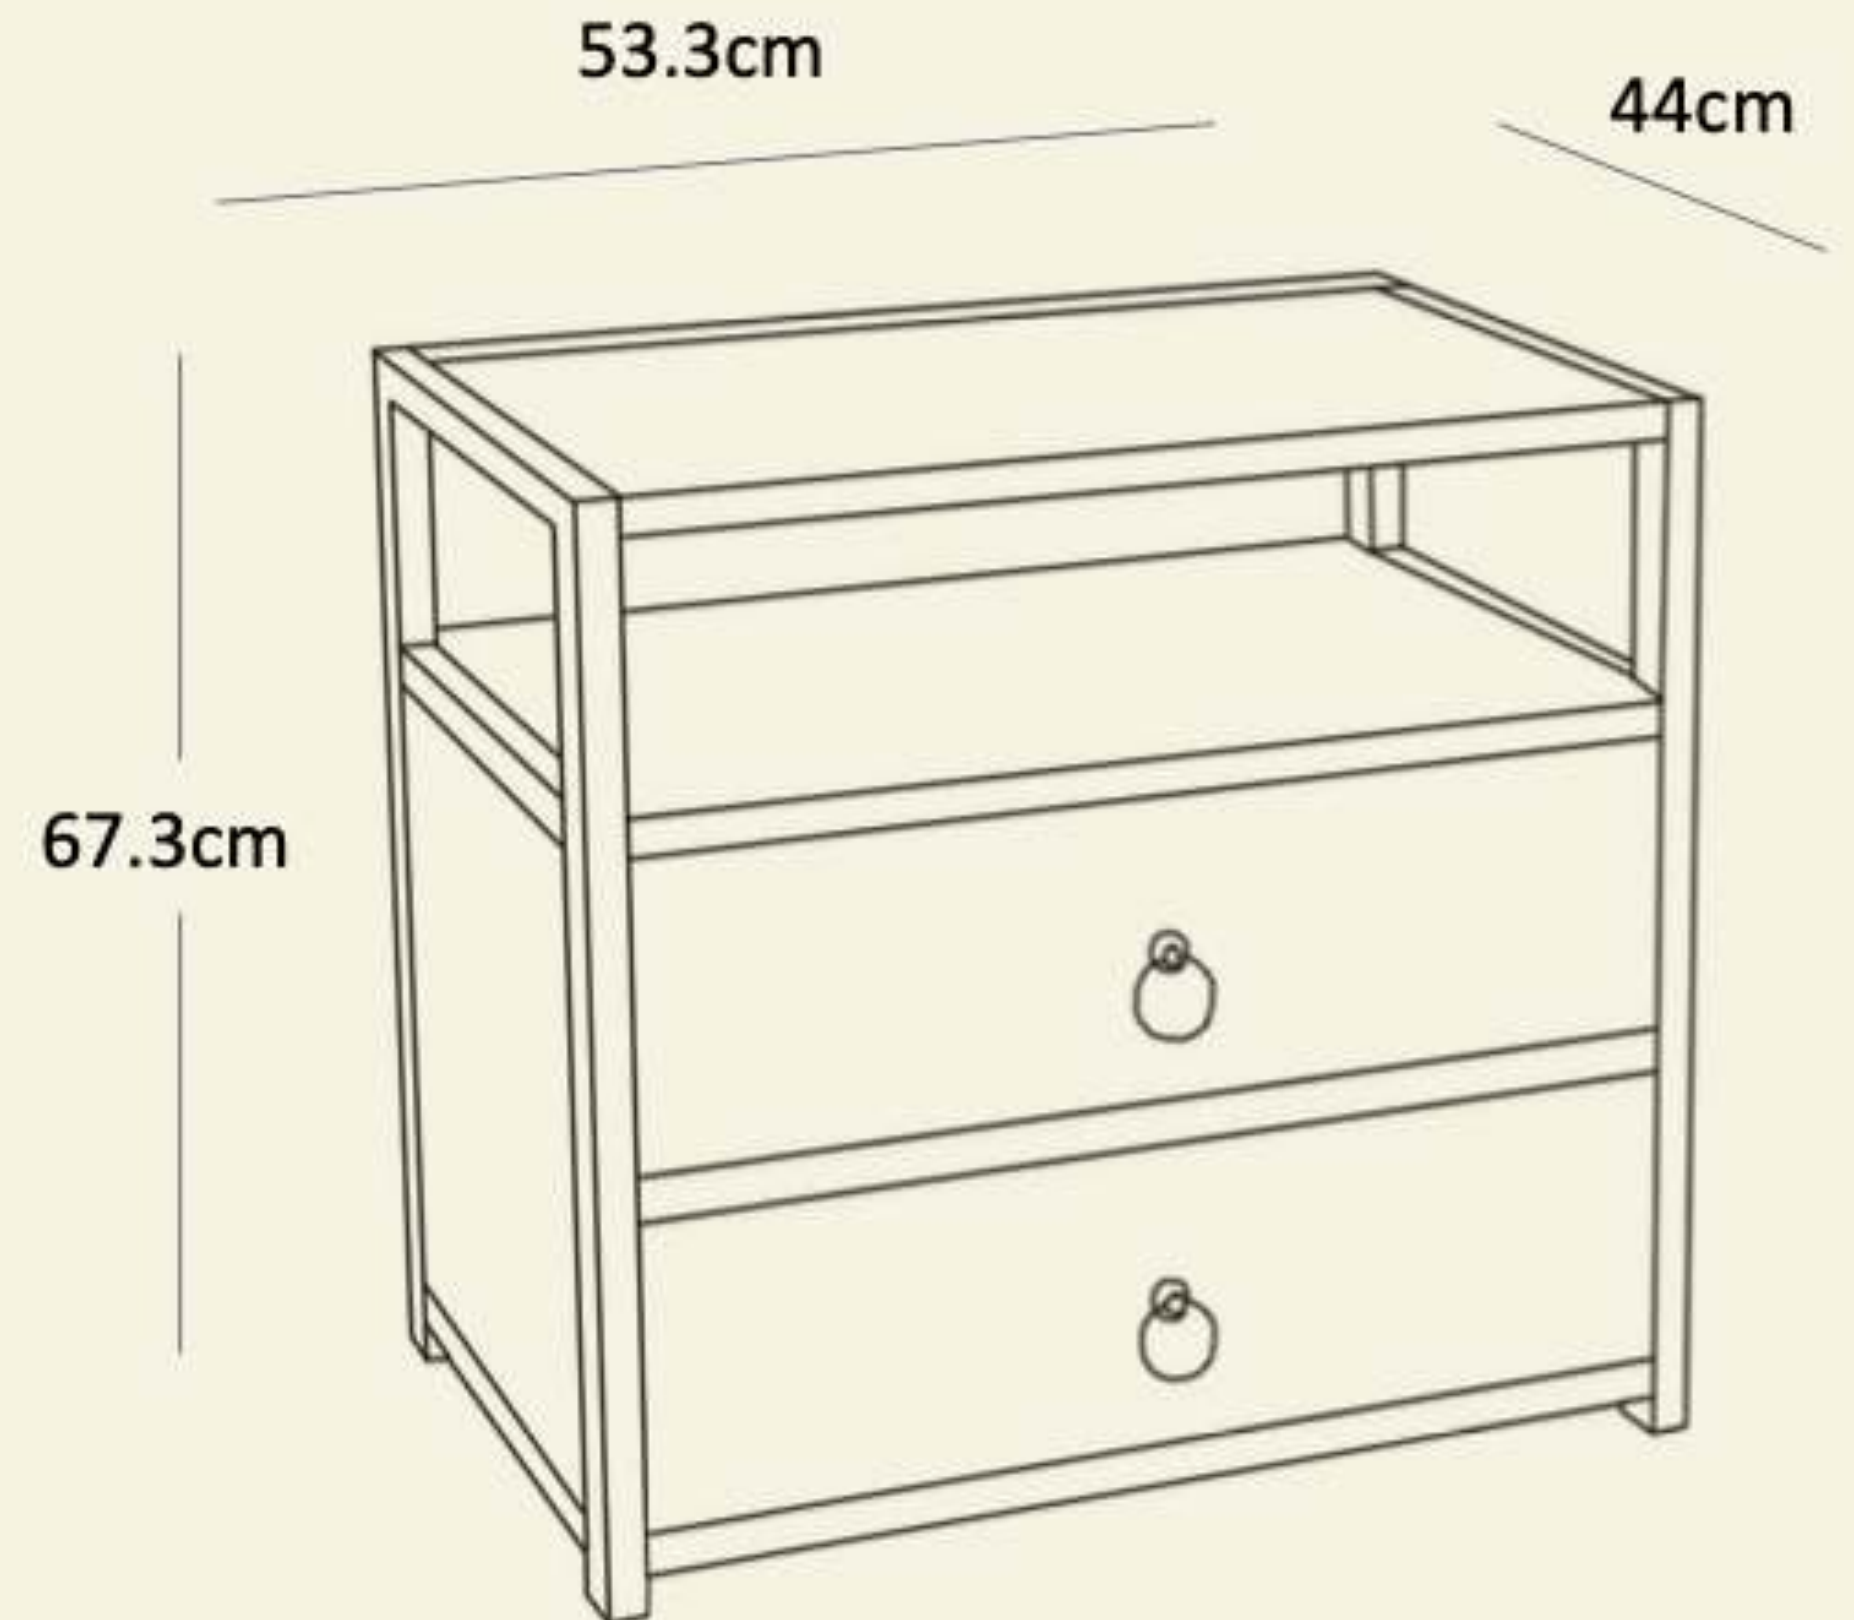

Dimensions : 60W x 40D x 50H (cm)

RRP: 244

Name: Semi open Nightstand

Code : NSTSW009

Material : Solid sheesham wood

Dimensions : 53.3W x 44D x 67.3H (cm)

RRP: 257

Name: Bamboo Wood Nightstand

Code : NSTSW010

Material : Bamboo Wood

Dimensions : 52.4W x 47D x 53.3H (cm)

RRP: 244

Name: Stella Nightstand

Code : NSTSW011

Material : Acacia Wood, Plywood, Metal legs (Powder coated)

Dimensions: 45.7W x 40D x 68.5H (cm)