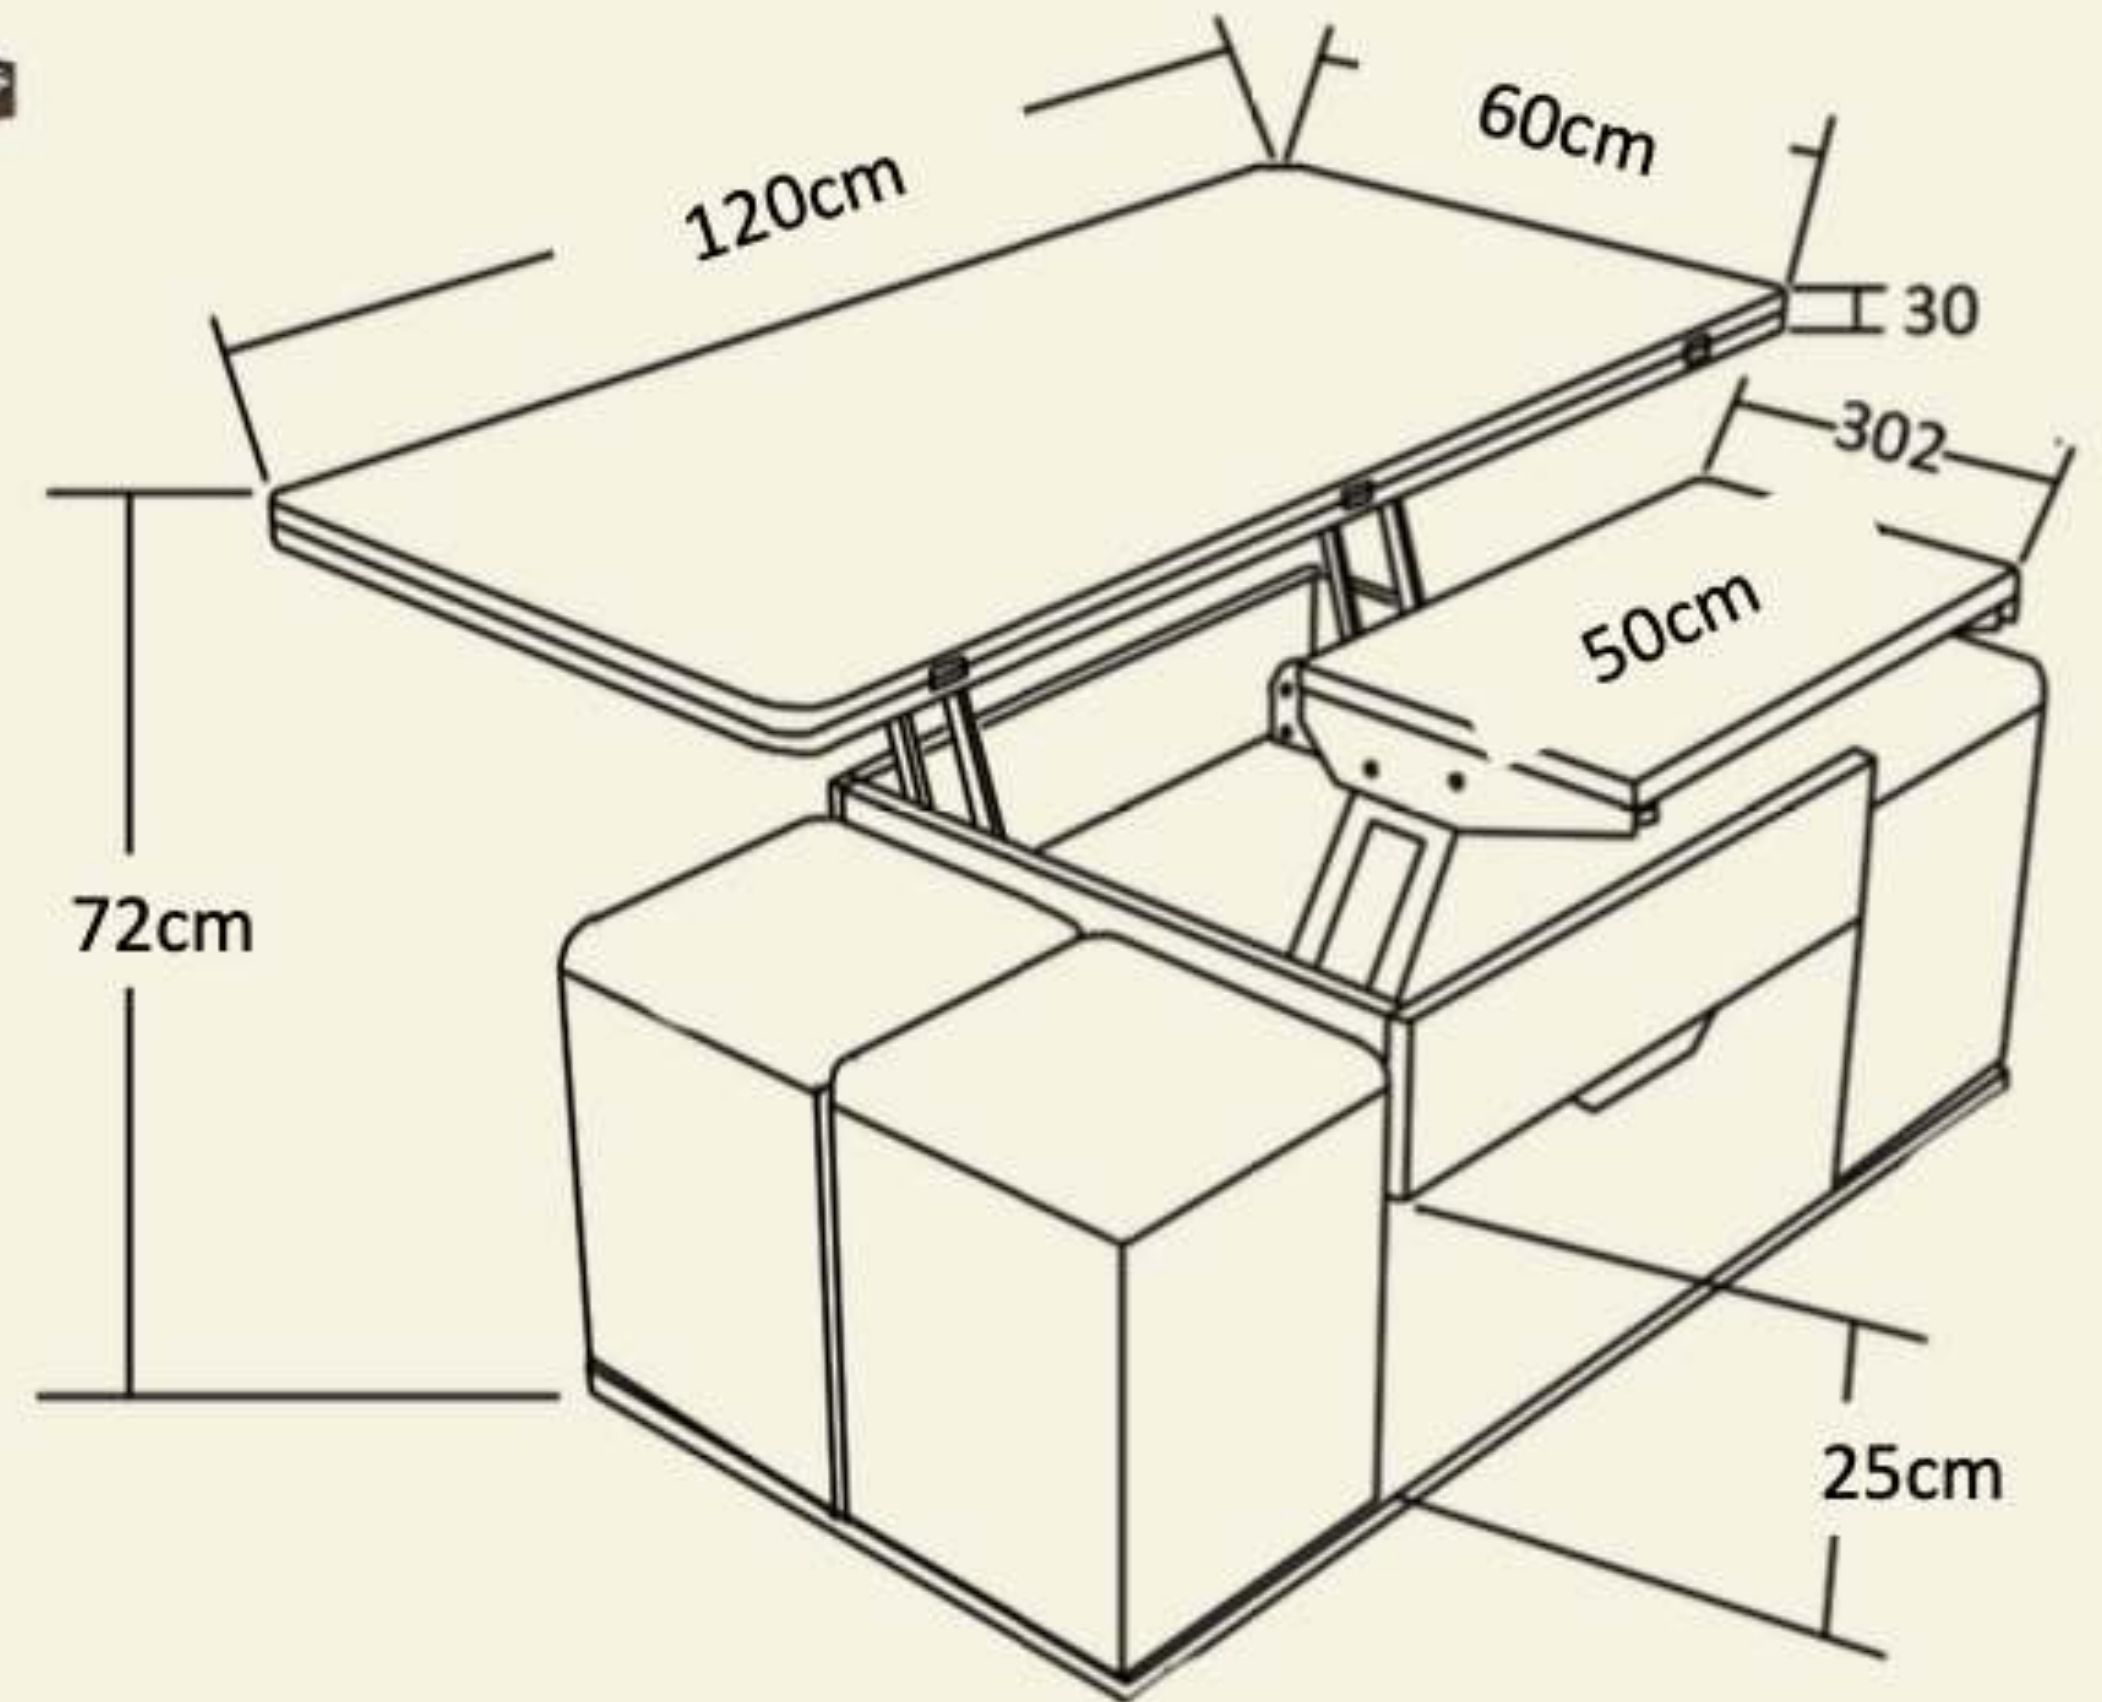

RRP: 743

Name: Convertible coffee cum dining table with 4 seating stools

Code : CFT001

Material : Veneer on MDF with Metal Brackets. Stools with cushioned seat

Dimensions (Folded) : 48"W x 23"D x 20"H (inches)

Dimensions (Open) : 48"W x 47"D x 28.5H (inches)