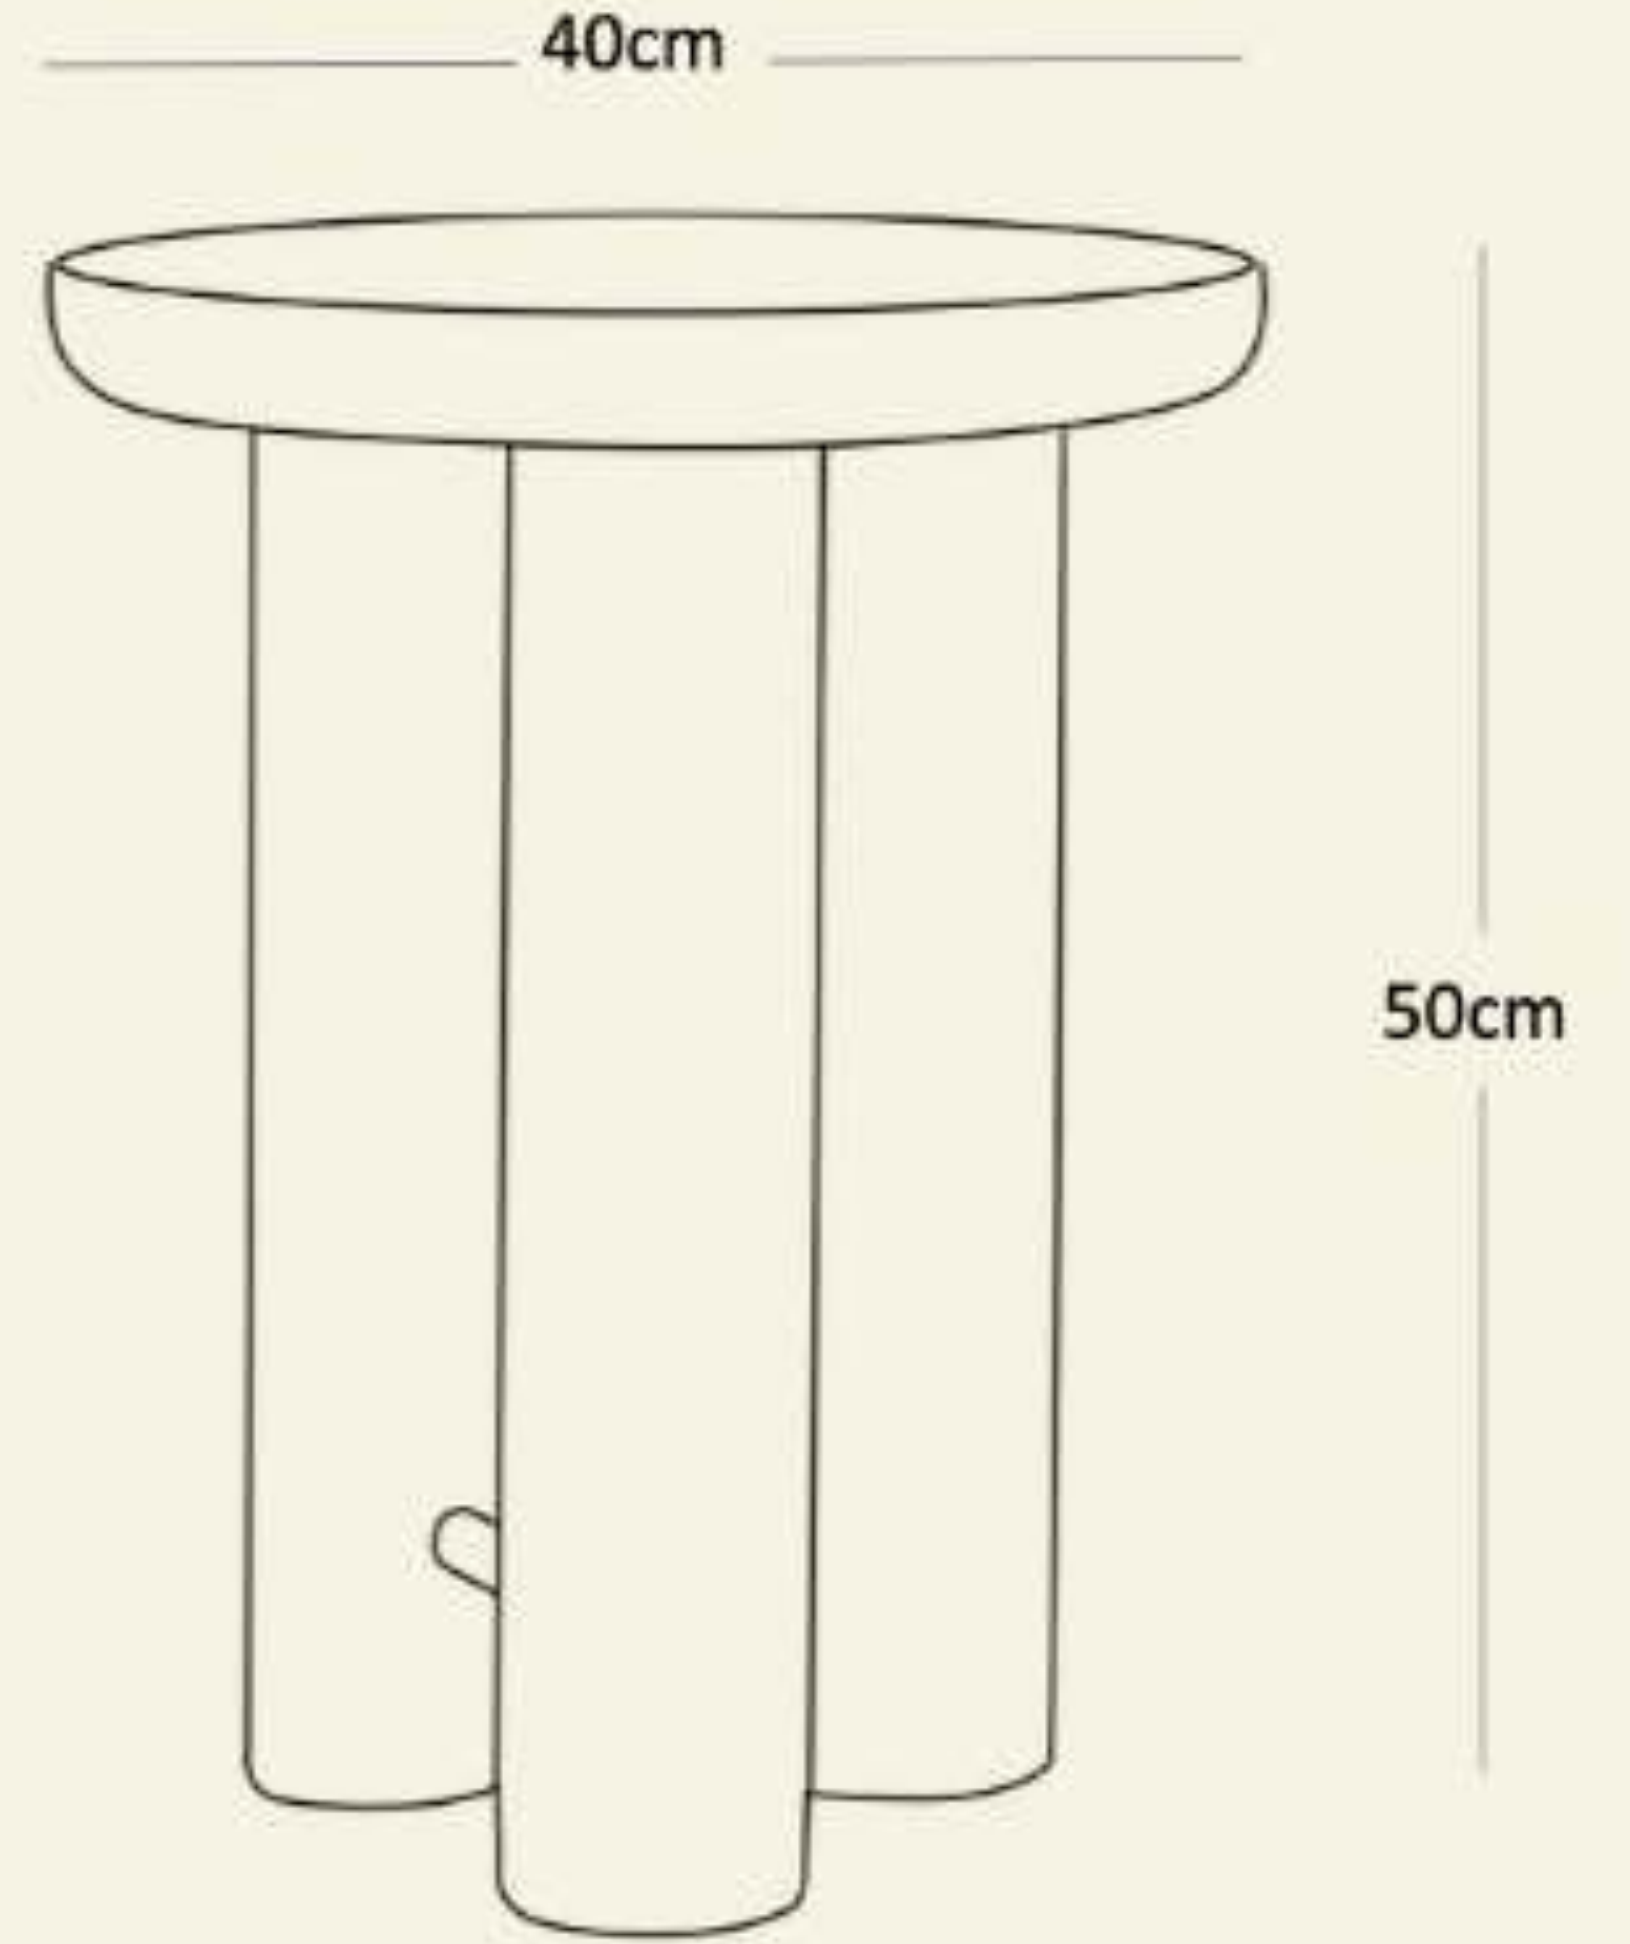

Name: Egyptian Essence End Table

Code : ST003

Material : Mango/Acacia wood, Wrought iron legs,

Dimensions : 42W x 42D x 50H (cm)

RRP: 132

Name: C Shaped End Table with Drawer

Code : ST003

Material : Mango/Acacia wood, Metal legs

Dimensions : 35W x 45D x 69H (cm)

RRP: 160

Name: Midnight Serenade End Table

Code : ST002

Material : Legs with veneer finish, Oakwood top

Dimensions : 40W x 40D x 50H (cm)

RRP: 207

Name: Twin Dreams Nested End Table

Code : NST001

Material : Mango wood top, wrought iron leg

Dimensions large : 40W x 40D x 54H (cm)

Dimensions small : 30W x 30D x 40H (cm)

RRP: 207

Name: Twin Dreams Nested End Table

Code : NST001

Material : Mango wood top, wrought iron leg

Dimensions large : 40W x 40D x 54H (cm)

Dimensions small : 30W x 30D x 40H (cm)

RRP: 207

Name: Twin Dreams Nested End Table

Code : NST001

Material : Mango wood top, wrought iron leg

Dimensions large : 40W x 40D x 54H (cm)