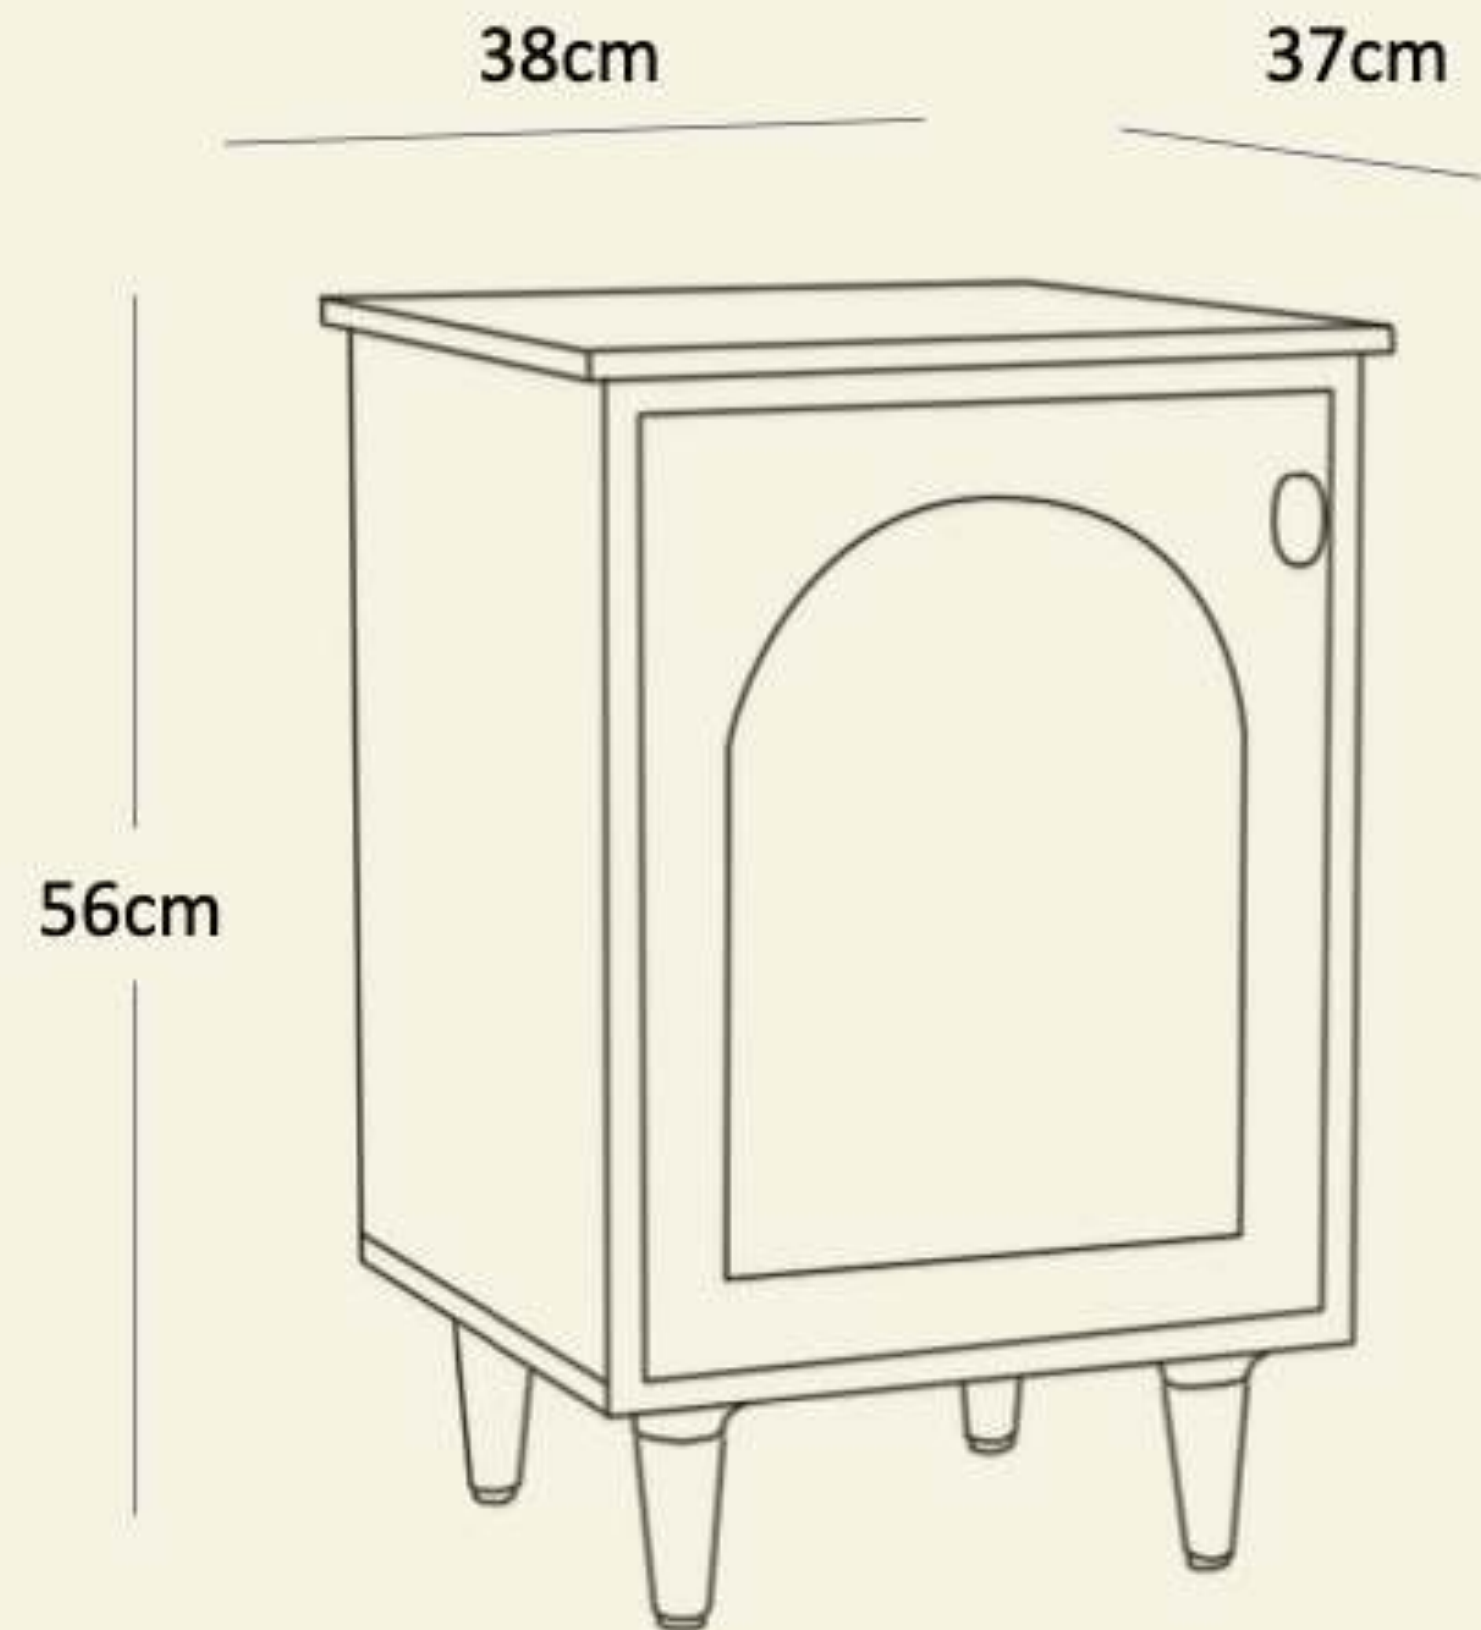

Code : NSTSW003

Material : Solid Mahogany Frames & Legs + Oak veneer on engineered wood top, side & drawer front

Dimensions : 73.6W x 45.7D x 71H (cm)

RRP: 369

Name: Wicker Nightstand

Code : NSTSW004

Material : Acacia wood in Natural Polish, Wicker on drawer front

Dimensions : 43W x 38D x 53H (cm)

RRP: 244

Name: Wicker Nightstand

Code : NSTSW005

Material : Sheesham wood + Cane wicker

Dimensions : 38W x 37D x 56H (cm)

RRP: 319

Name: Wicker Nightstand