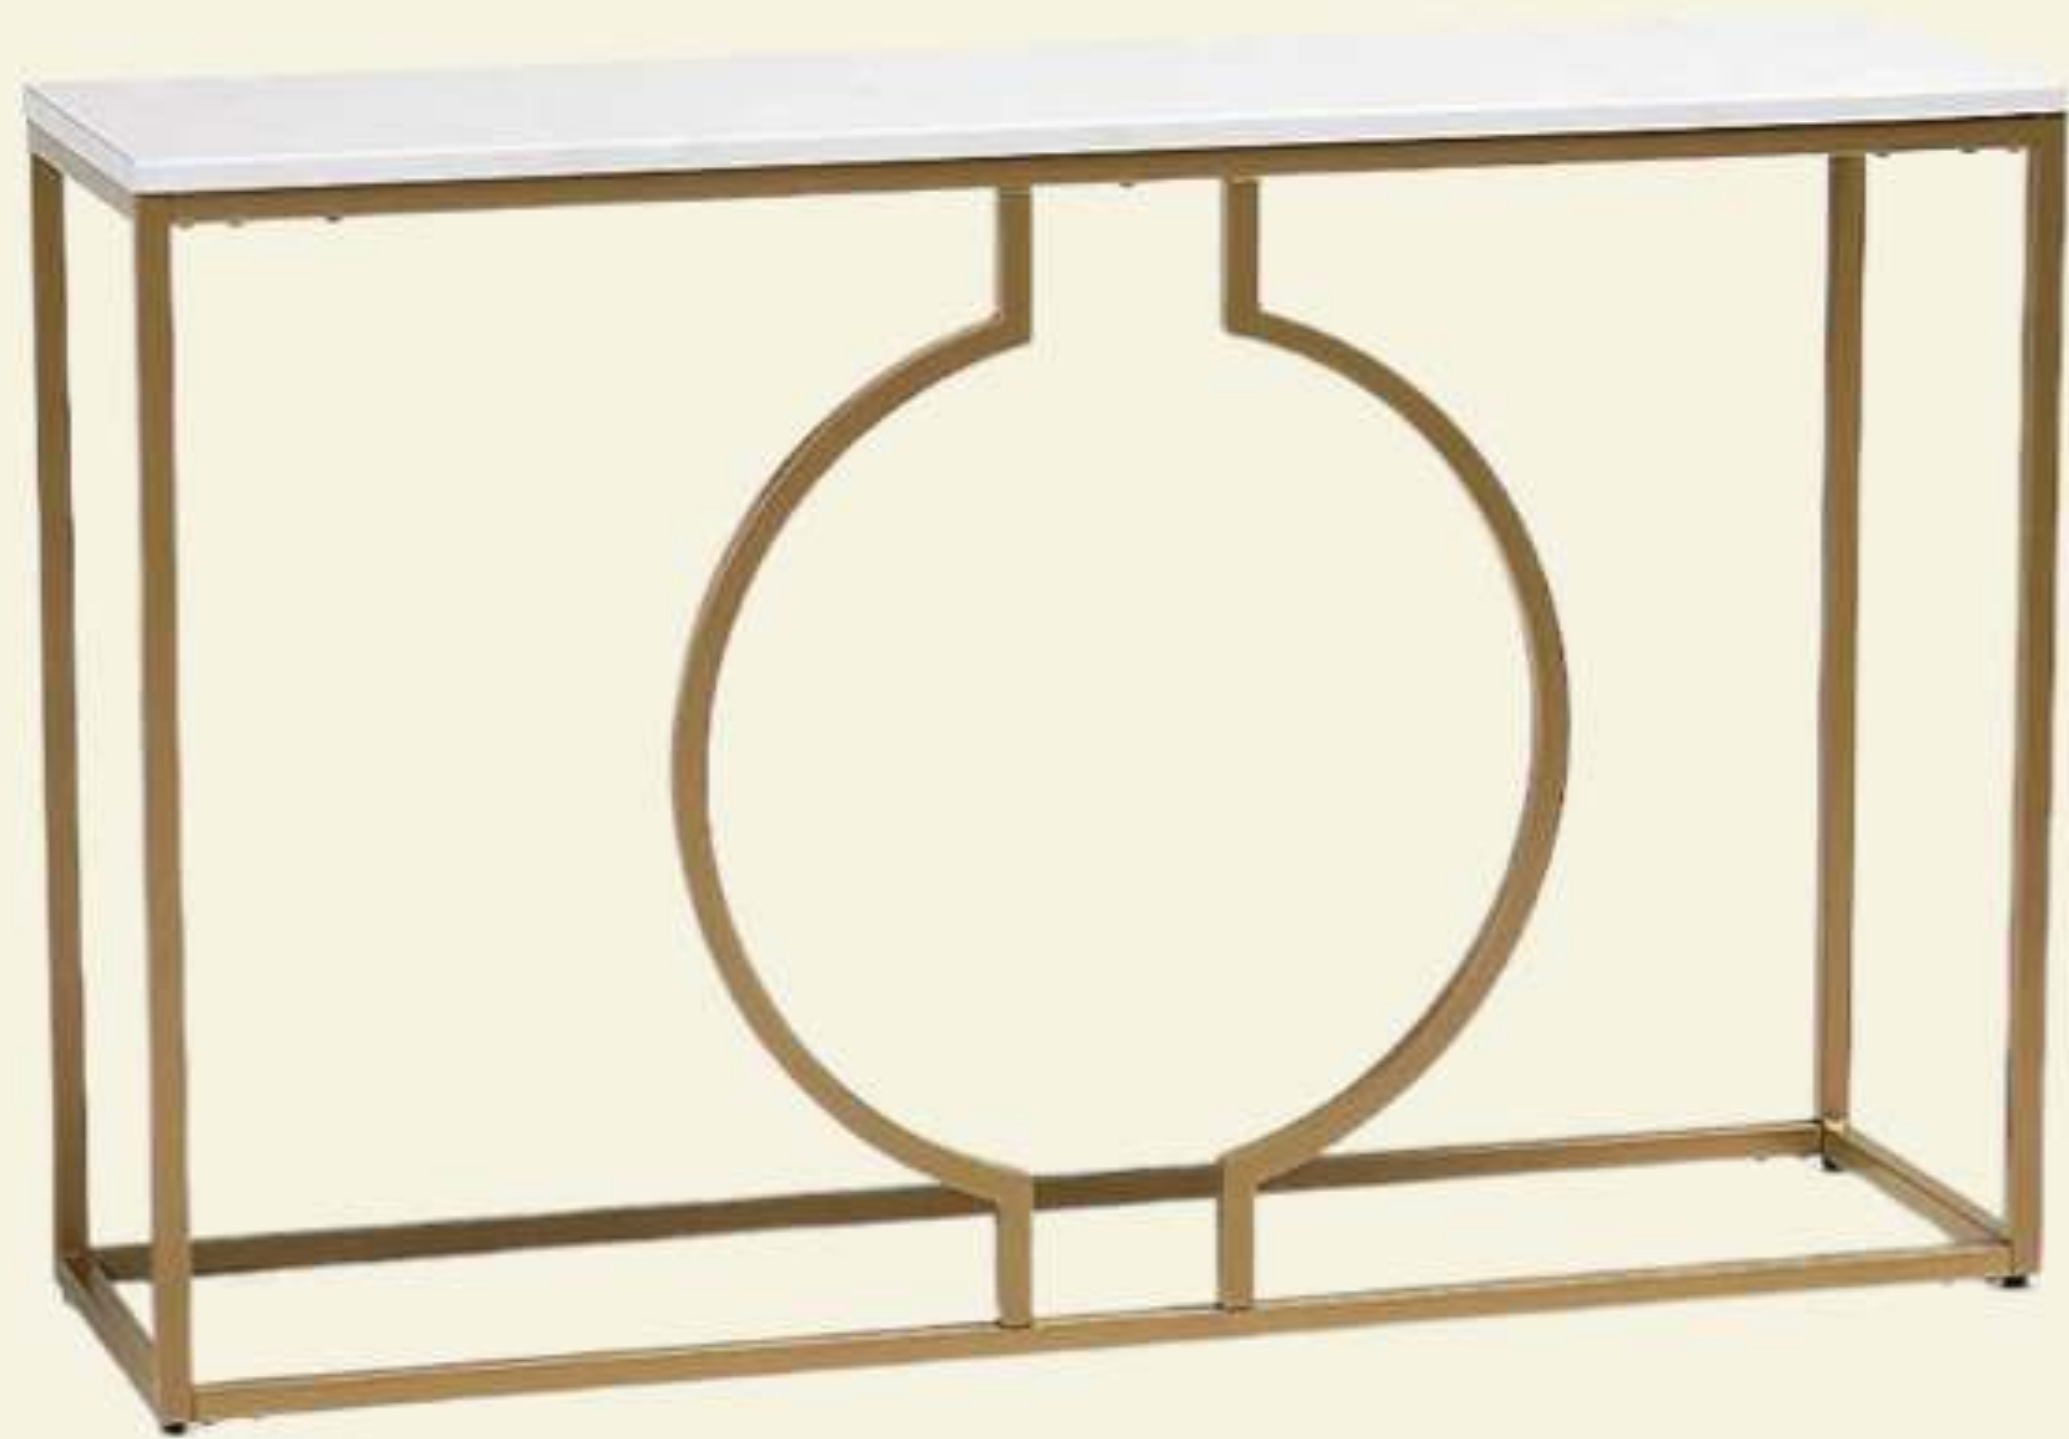

RRP: 246

Name: Dark contemporary Console Table

Code :CO001

Material : HDHMR Board + Dark Teak paint satin

Dimensions : 106W x 30D x 75H (cm)