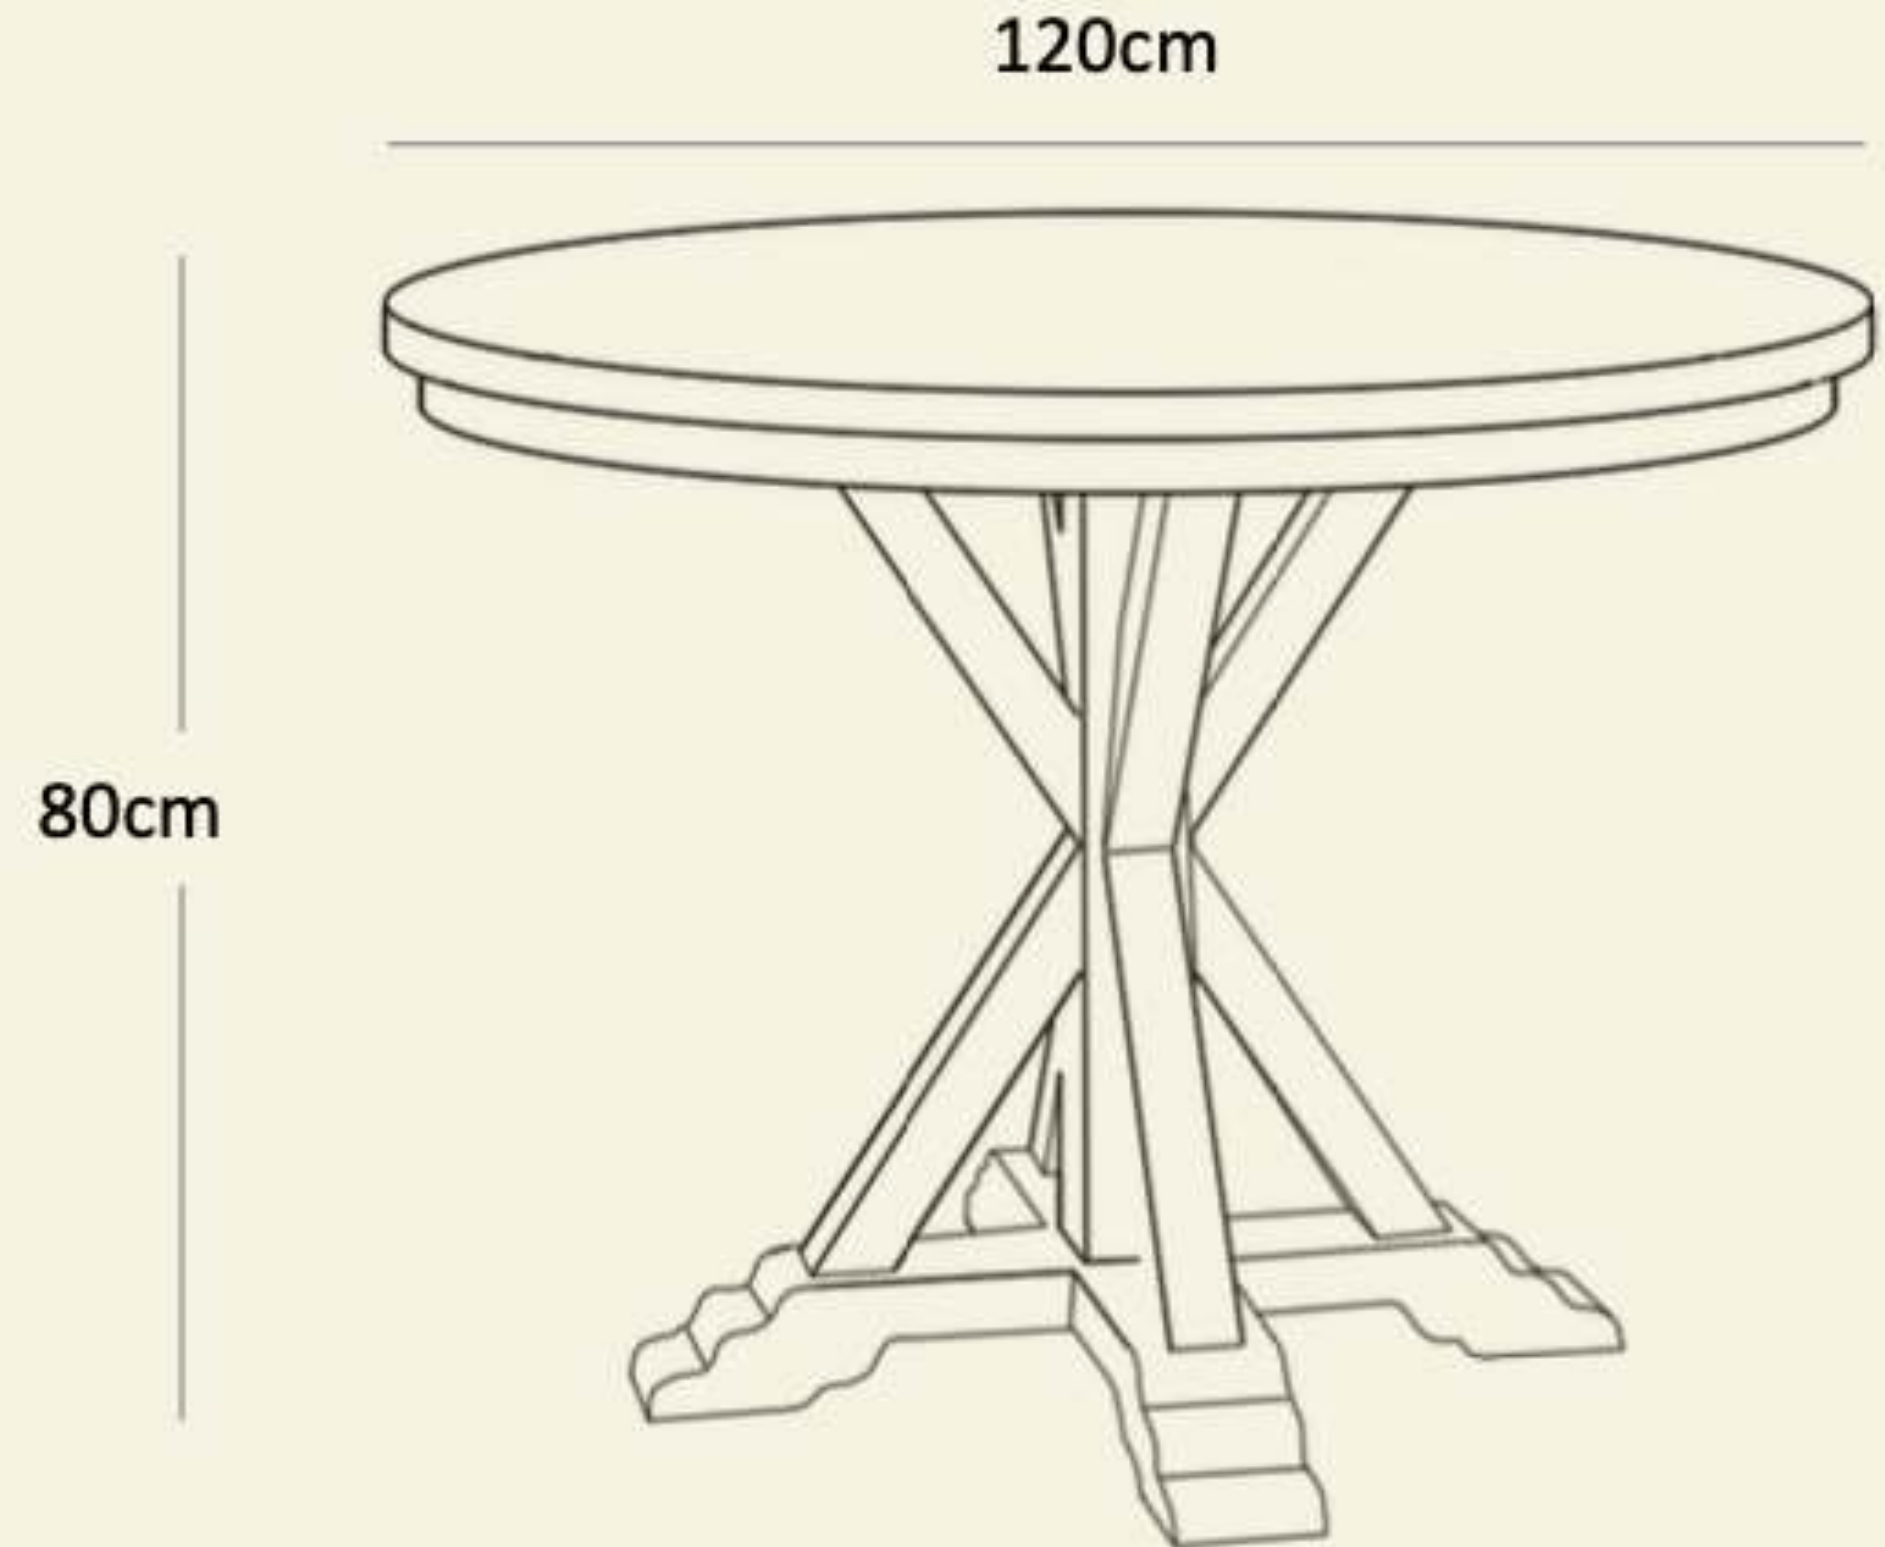

RRP: 507

Name: Lapetus Dining Table

Code : DT003

Material : Mango wood with natural finish

Dimensions : 120W x 120D x 80H (cm)