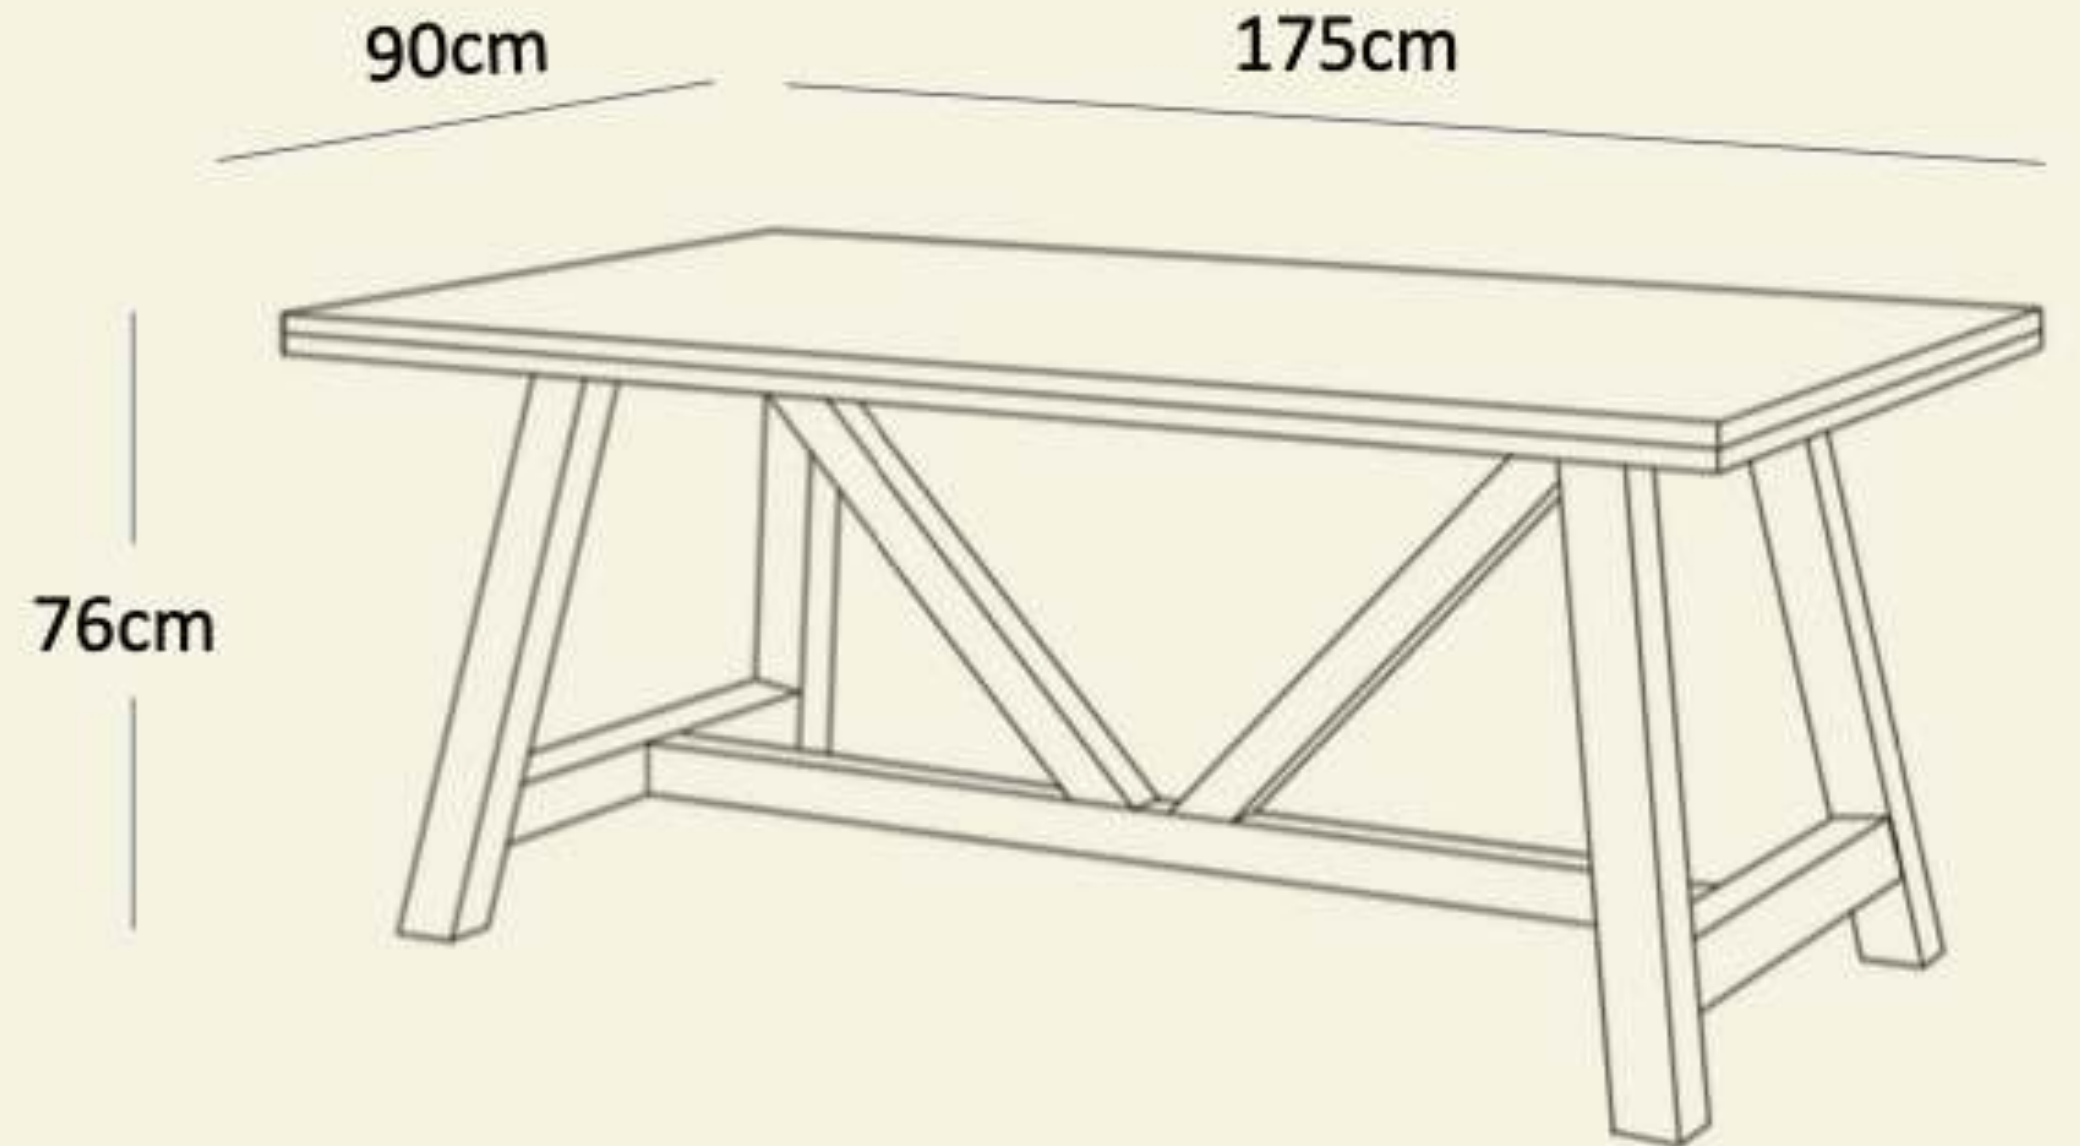

Material : Mango wood with natural finish

Dimensions : 120W x 120D x 80H (cm)

RRP: 569

Name: Telesto Dining Table

Code : DT004

Material : Mango Wood in Rustic brown finish

Dimensions : 122W x 122D x 76.2H (cm)