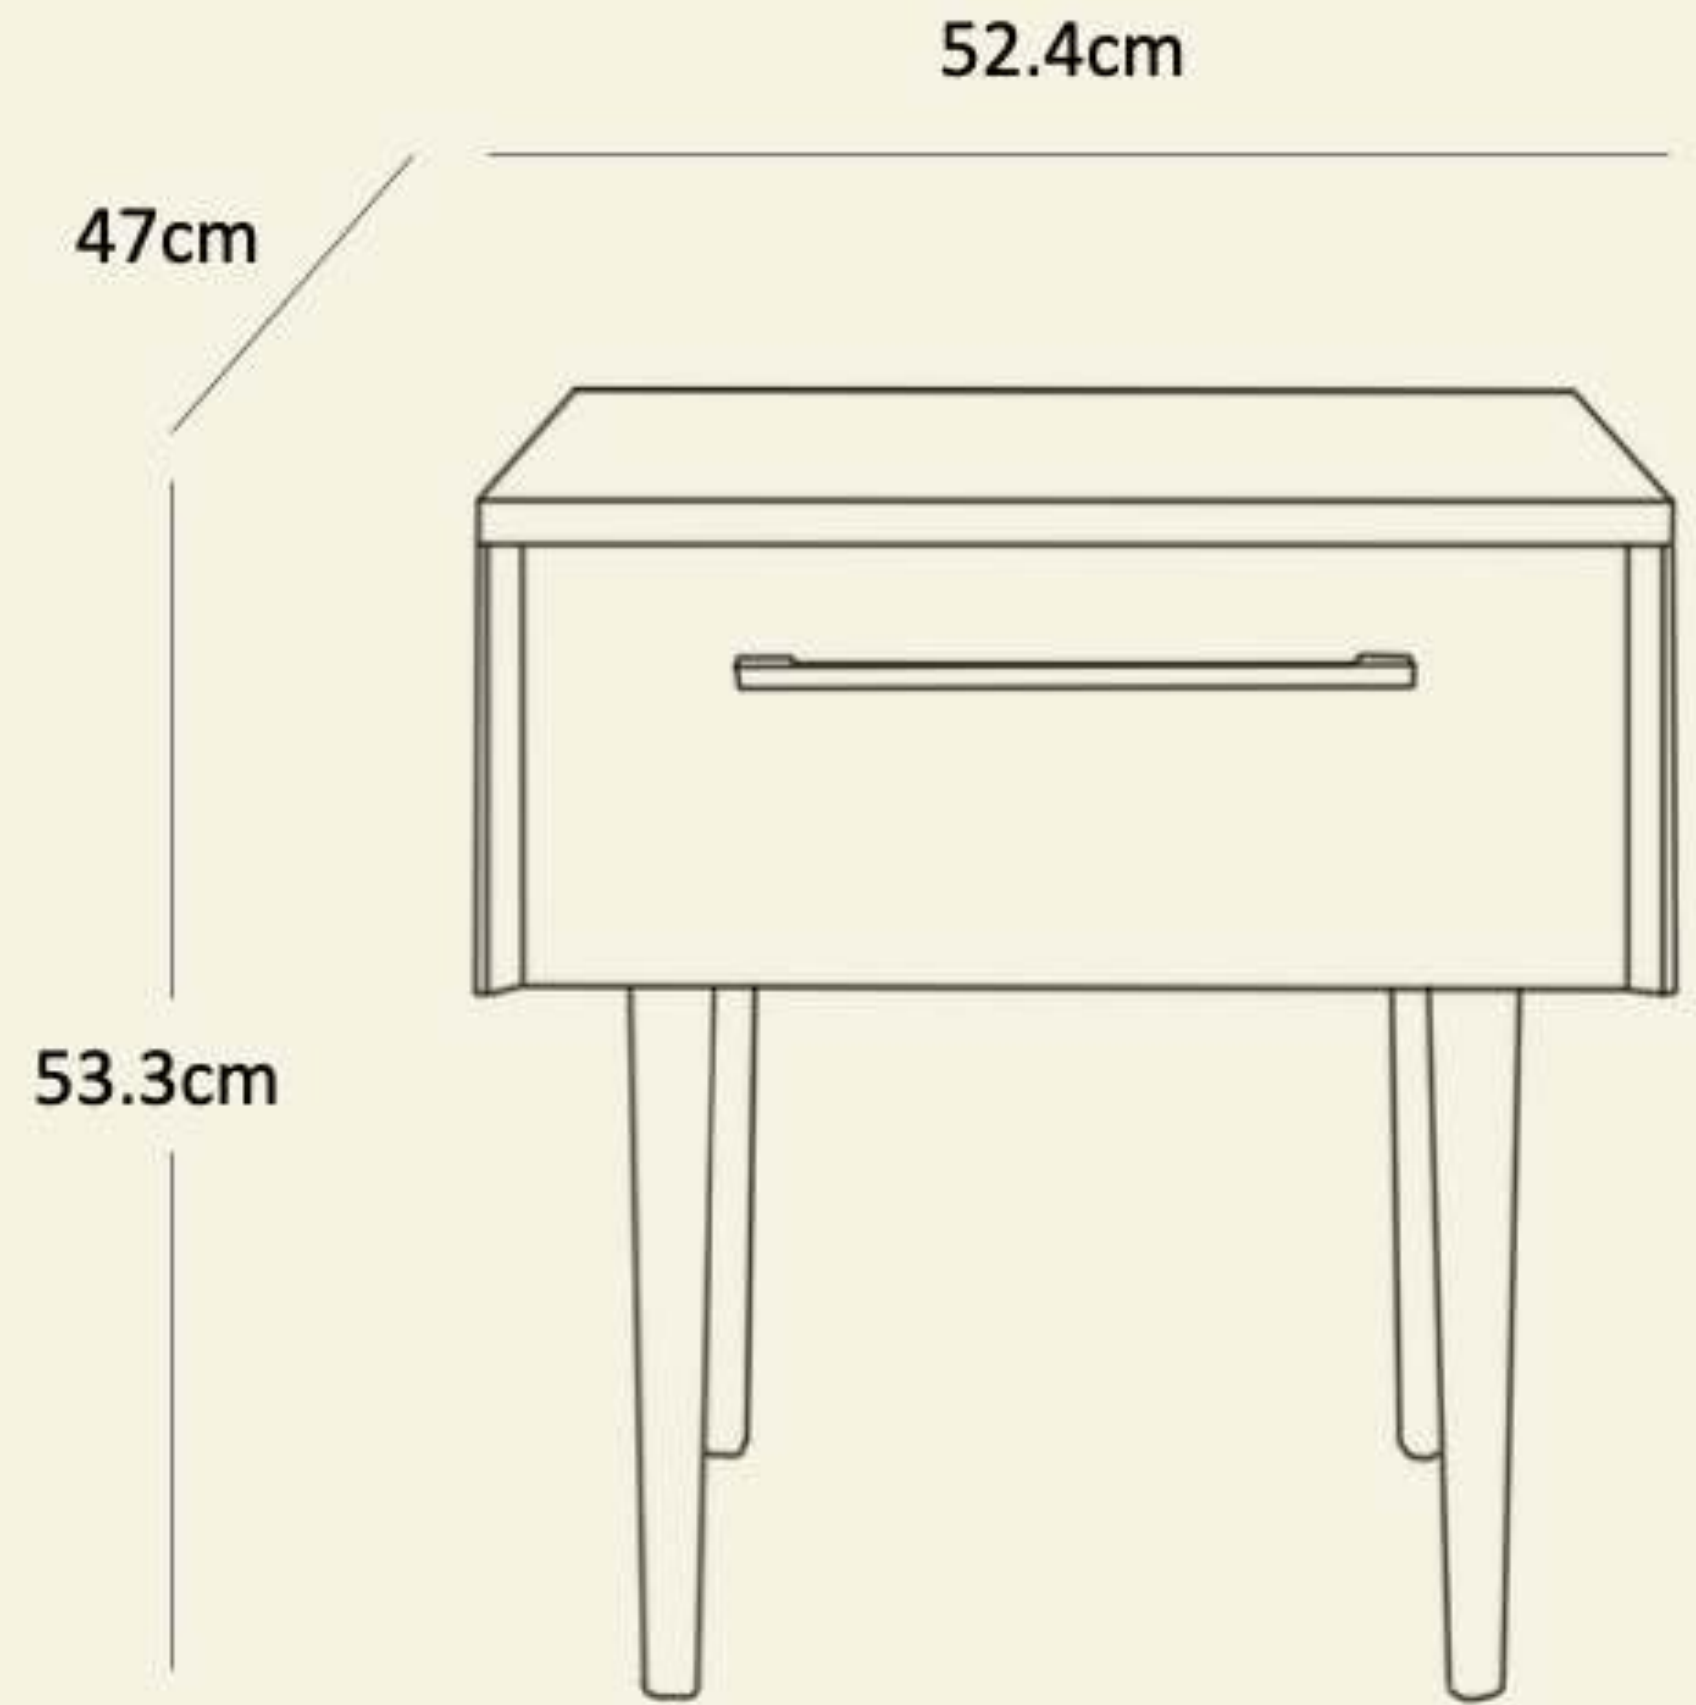

Dimensions large : 40W x 40D x 54H (cm)

Dimensions small : 30W x 30D x 40H (cm)

RRP: 207

Name: Twin Dreams Nested End Table

Code : NST001

Material : Mango wood top, wrought iron leg

Dimensions large : 40W x 40D x 54H (cm)

Dimensions : 60W x 40D x 50H (cm)

RRP: 244

Name: Semi open Nightstand

Code : NSTSW009

Material : Solid sheesham wood

Dimensions : 53.3W x 44D x 67.3H (cm)

RRP: 257

Name: Bamboo Wood Nightstand

Code : NSTSW010

Material : Bamboo Wood

Dimensions : 52.4W x 47D x 53.3H (cm)

RRP: 244

Name: Stella Nightstand

Code : NSTSW011

Material : Acacia Wood, Plywood, Metal legs (Powder coated)

Dimensions: 45.7W x 40D x 68.5H (cm)