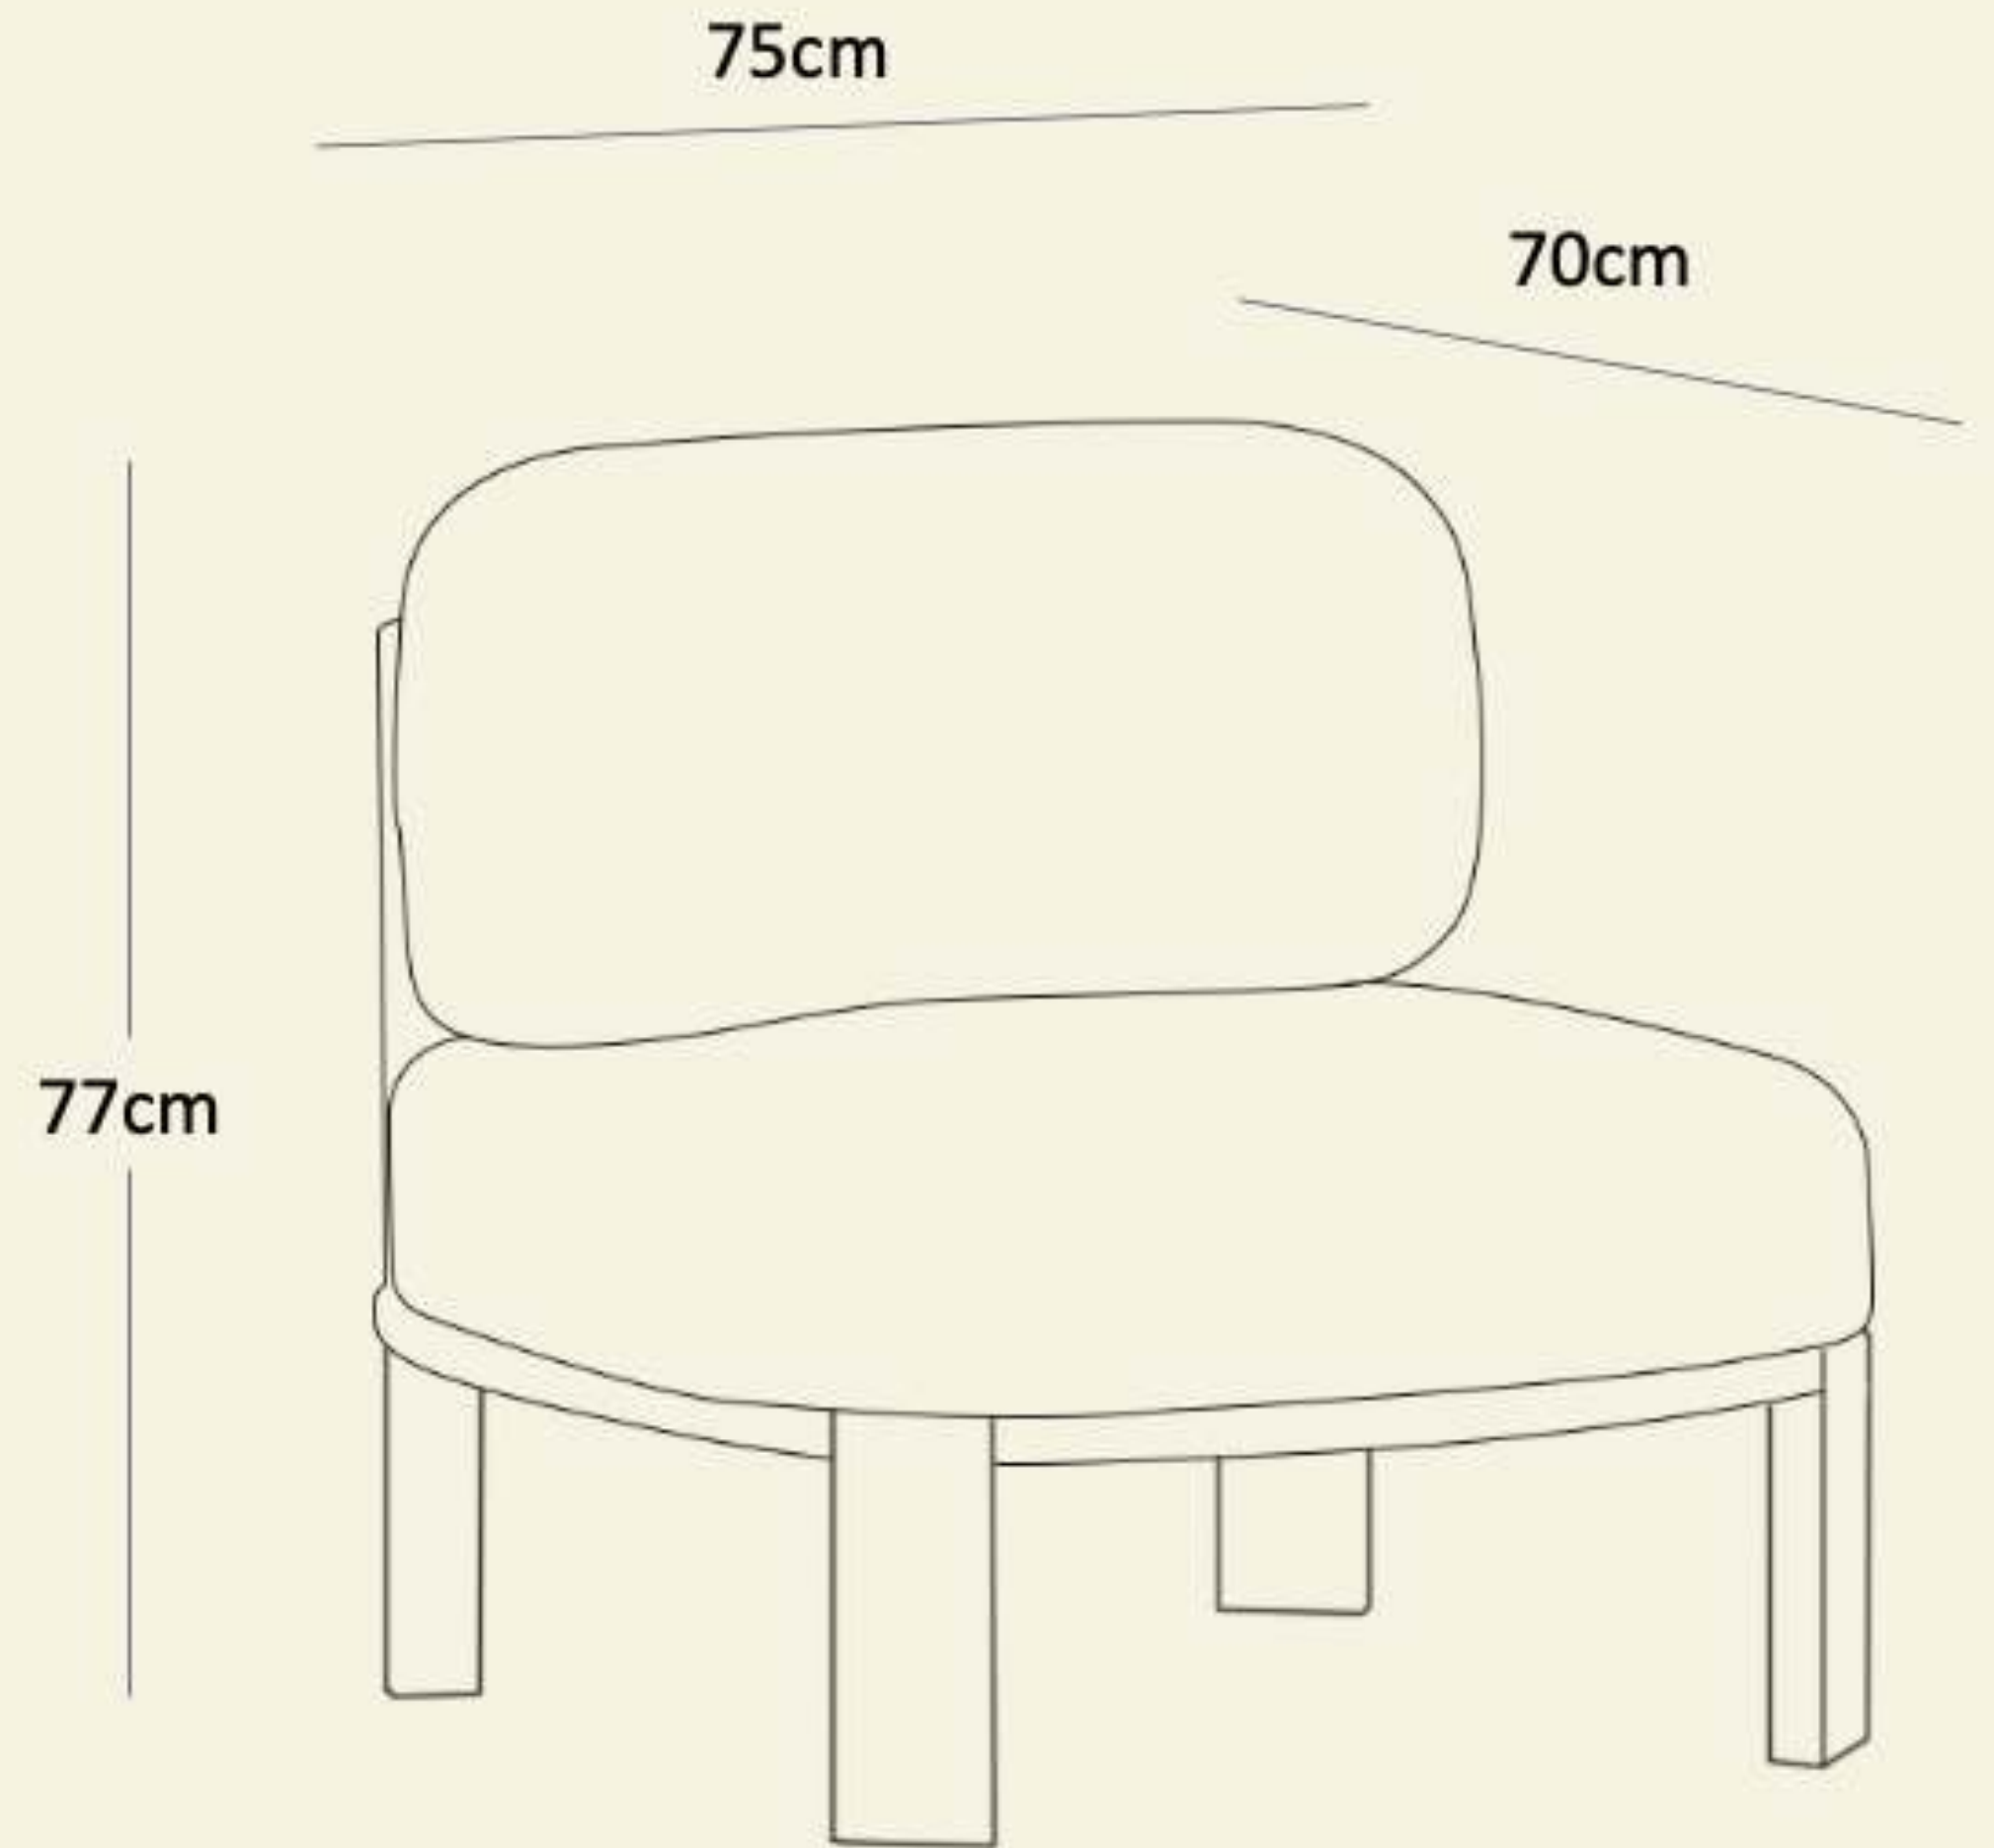

RRP: 243

Name: Cozy Corner (Lounge Chair)

Code : CH002

Material : Oak wood, Velvet Fabric + 32 density foam, plywood

Dimensions : 75W x 70D x 77H (cm)