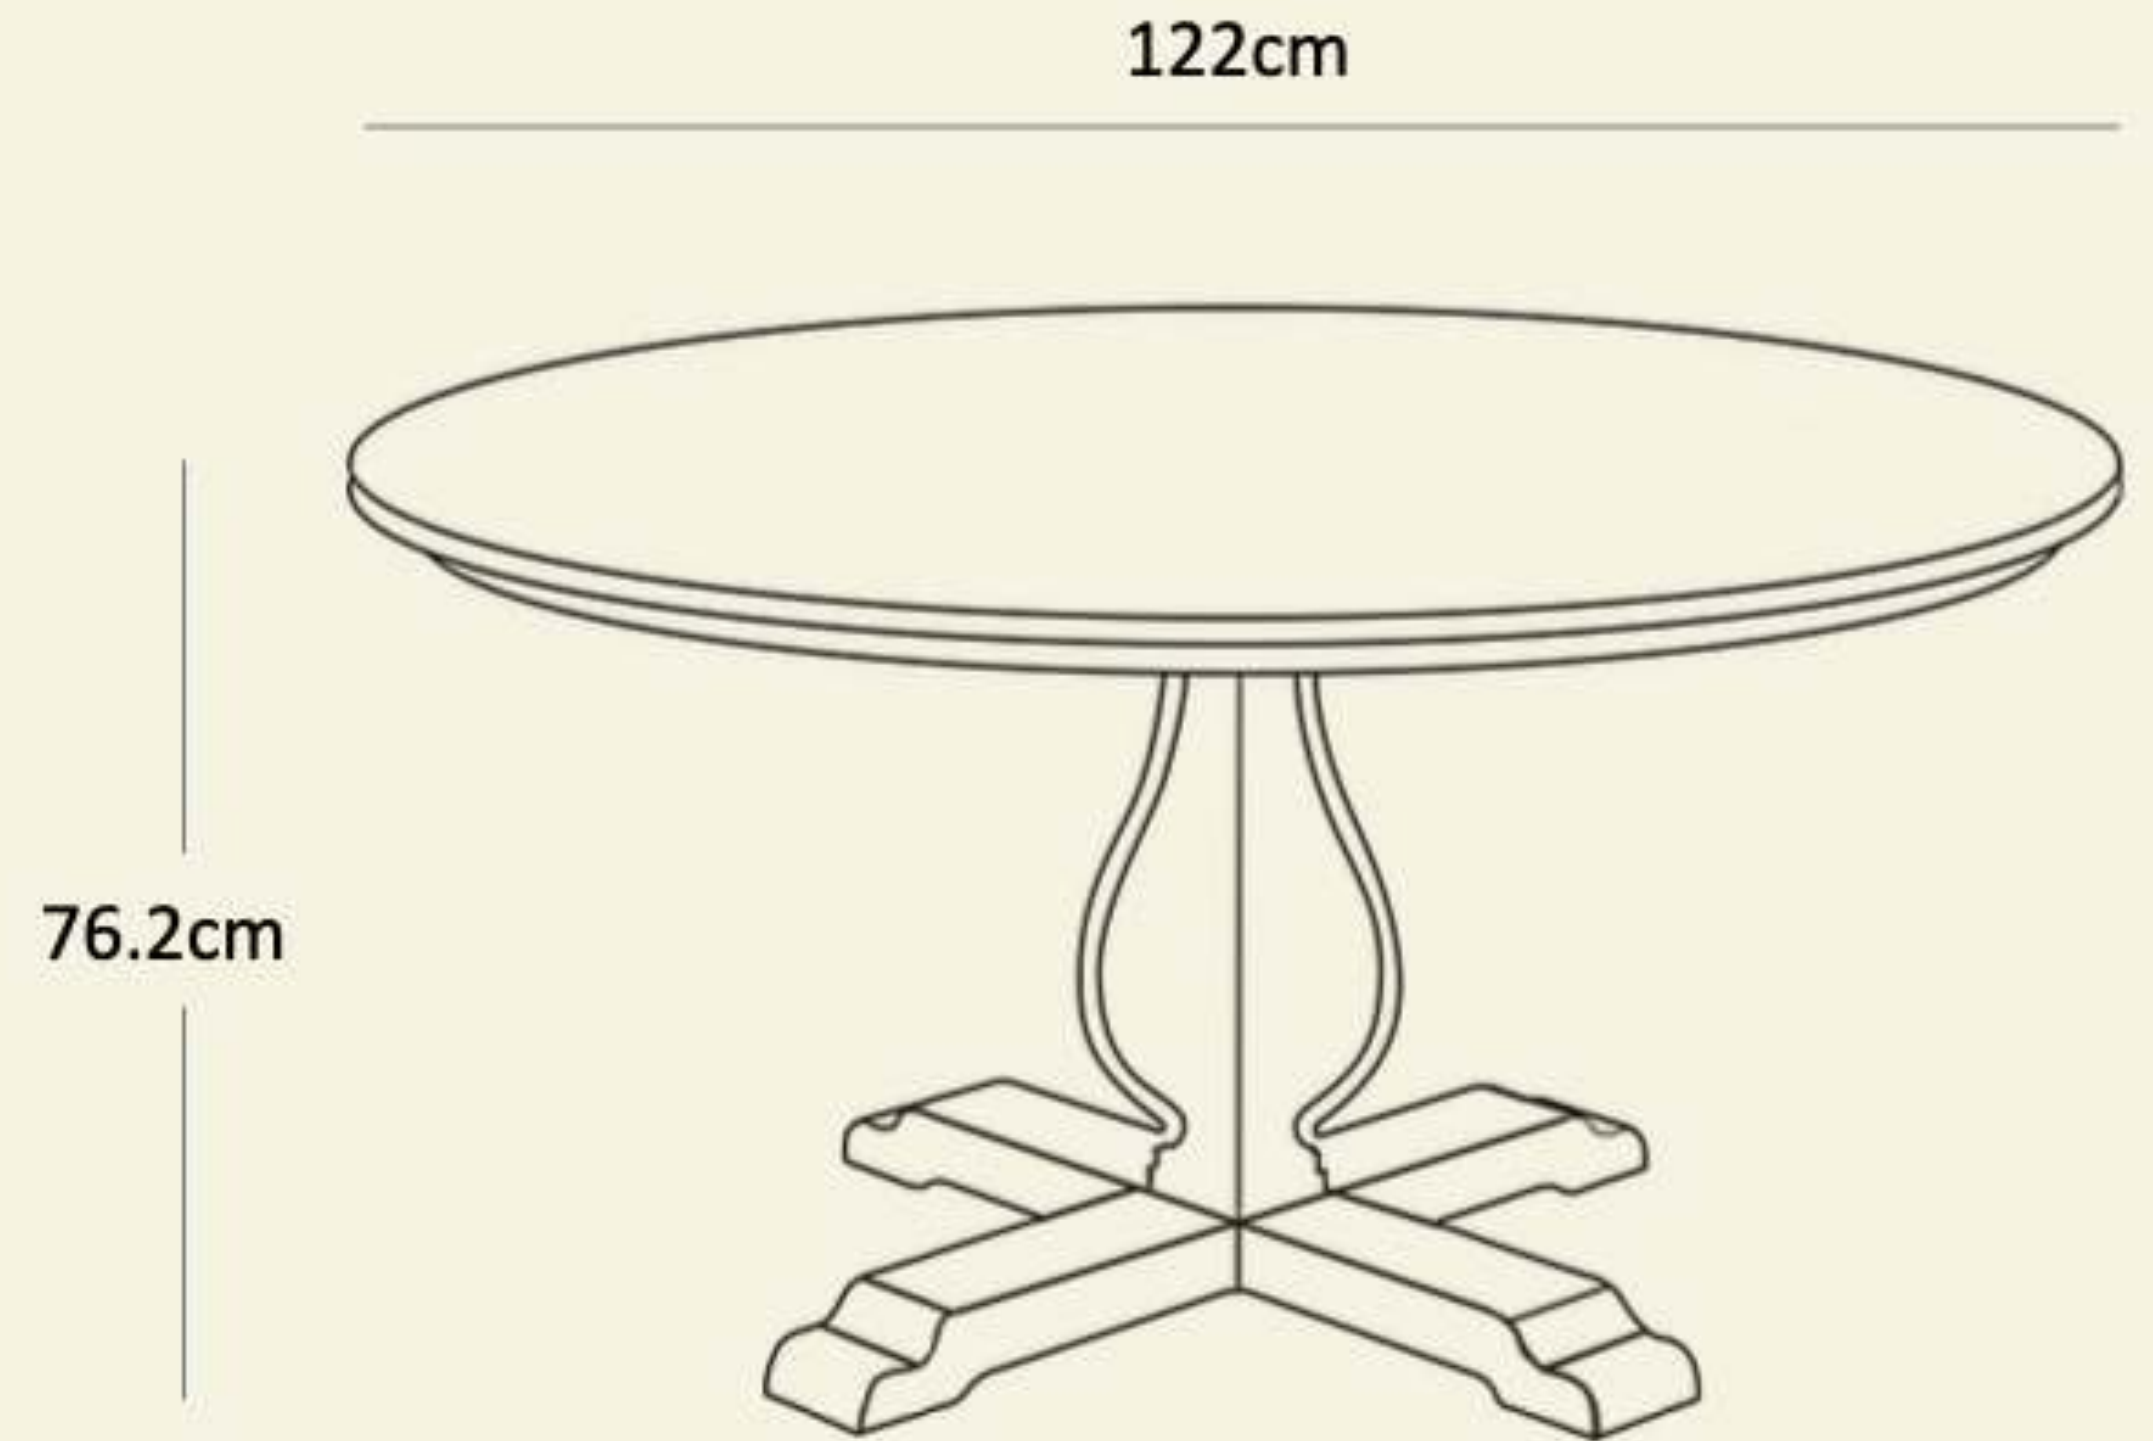

Material : Mango wood with natural finish

Dimensions : 120W x 120D x 80H (cm)

RRP: 569

Name: Telesto Dining Table

Code : DT004

Material : Mango Wood in Rustic brown finish

Dimensions : 122W x 122D x 76.2H (cm)